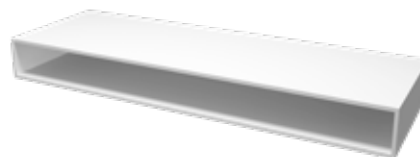

Comptoir mural ouvert/*Open wall counter*

Surface solide fini blanc mat/*Matte white finish solid surface*

Produits/Products	Code	Prix/Price
27 9/16" x 17 11/16" x 5 7/8"	CXW2818SR0X	595$
36" x 19 11/16" x 5 7/8"	CXW3620SR0X	795$
48" x 19 11/16" x 5 7/8"	CXW4820SR0X	895$
60" x 19 11/16" x 5 7/8"	CXW6020SR0X	995$