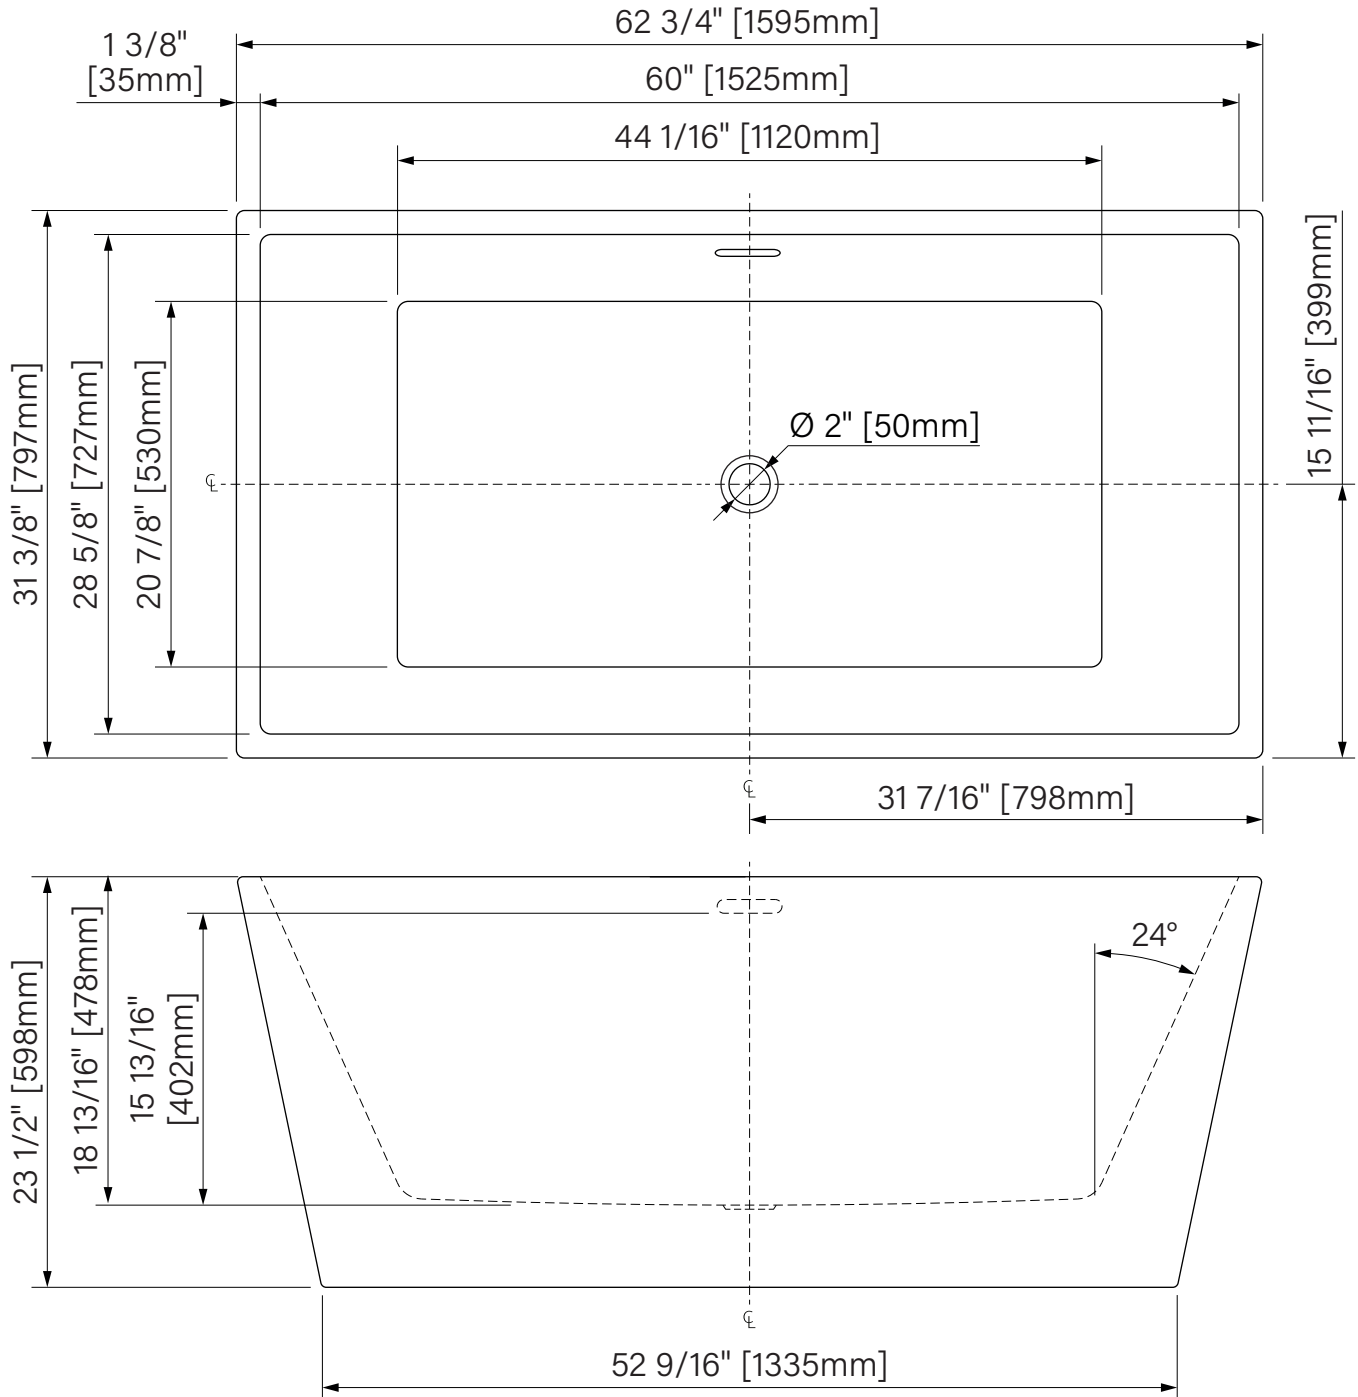

Alya

Baignoire autoportante
62 3/4" x 31 3/8" x 23 1/2"
1595mm x 797mm x 598mm

Freestanding bathtub
62 3/4" x 31 3/8" x 23 1/2"
1595mm x 797mm x 598mm

Couleurs de baignoire disponibles :
Available bathtub colors :

Accessories :

- Rectangular pillow (AB00017)
- Oval pillow (AB00027)
- Freestanding bathtub installation kit (AB00035)

Alya

Baignoire autoportante
 Acrylique & renforcé de fibre de verre
 62 3/4" x 31 3/8" x 23 1/2"
 1595mm x 797mm x 598mm
 Point d'immersion : 15 13/16" / 402mm
 Capacité d'eau : 83 gal É.U. / 314L

Freestanding bathtub
 Acrylic & fiberglass reinforced
 62 3/4" x 31 3/8" x 23 1/2"
 1595mm x 797mm x 598mm
 Immersion point : 15 13/16" / 402mm
 Water capacity: 83 gal U.S. / 314L

*Les dimensions sont soumises à des tolérances de fabrication et peuvent changer sans préavis
 *The dimensions are subject to manufacturer's tolerance and may change without notice.

**L'angle d'assise de la baignoire peut varier due à la forme/courbe de l'assise.
 **Bathtub seating angle may vary due to shape/curvature and other bathtub shape reasons

REV : 2025-02-27

zitta.ca