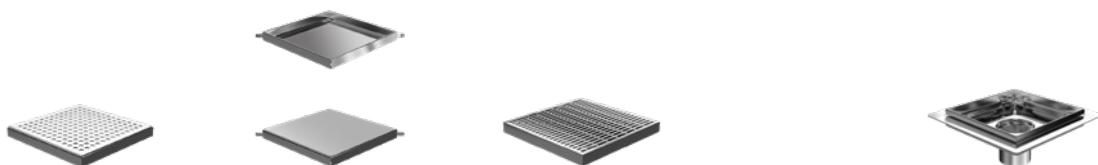

Drains carrés Square drain

Choix de grille
Grate selection

Inox
Stainless

AD0_0_CLA16

AD0_0_CLB16
Réversible/Reversible

AD0_0_CLC16

+

AD0_0_CLZ16