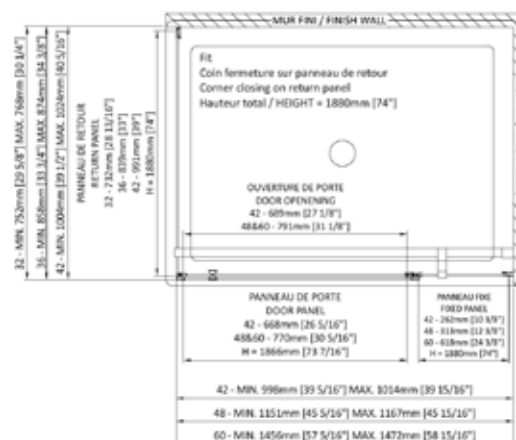

Portes et écrans de douche

Shower doors & screens

Fit

- 2= Chrome poli/Polished chrome
- 7= Noir mat/Matte black

Douche Shower	Couleur Color	Prix Price
Porte à pivot Pivot door		
42" DFT4200ASTA_1	● 2 ● 7	795$
48" DFT4800ASTA_1	● 2 ● 7	850$
60" DFT6000ASTA_1	● 2 ● 7	995$

- 2= Chrome poli/Polished chrome
- 7= Noir mat/Matte black

Douche Shower	Couleur Color	Prix Price
Panneau de retour Return panel		
32" DFT3200PSTX_1	● 2 ● 7	425$
36" DFT3600PSTX_1	● 2 ● 7	430$
42" DFT4200PSTX_1	● 2 ● 7	450$