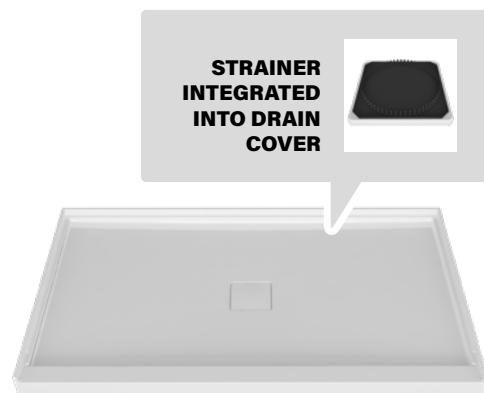

Product	Retail price	PROMO
40" DVS4000ESTA_1	\$815	\$495
	\$845	\$515

VISTA

SHOWER BASE WITHOUT DRAIN COVER

Dimensions	Alcove	In a corner	Retail price	PROMO
CENTERED DRAIN L=Wall on the left • R=Wall on the right				
36" x 36"	B3636LCACC1	B3636LCOCC1	\$650	\$389
42" x 36"	B4236LREAC1	B4236LRE_C1	\$665	\$399
48" x 32"	B4832LREAC1	B4832LRE_C1	\$685	\$415
48" x 36"	B4836LREAC1	B4836LRE_C1	\$715	\$419
60" x 30"	B6030LREAC1	-	\$745	\$449
60" x 32"	B6032LREAC1	B6032LRE_C1	\$745	\$449
60" x 36"	B6036LREAC1	B6036LRE_C1	\$795	\$479
OFFSET DRAIN L=Drain on the left • R=Drain on the right				
60" x 30"	B6030LREA_1	-	\$745	\$449
60" x 32"	B6032LREA_1	-	\$745	\$449

SHOWER BASE WITH MAGNETIC DRAIN COVER

Dimensions	Alcove	In a corner	Retail price	PROMO
CENTERED DRAIN L=Wall on the left • R=Wall on the right				
48" x 32"	B4832NREAC1	B4832NRE_C1	\$695	\$419
48" x 36"	B4836NREAC1	B4836NRE_C1	\$735	\$425
54" x 36"	B5436NREAC1	B5436NRE_C1	\$795	\$445
60" x 32"	B6032NREAC1	B6032NRE_C1	\$795	\$455
60" x 36"	B6036NREAC1	B6036NRE_C1	\$815	\$489
OFFSET DRAIN L=Drain on the left • R=Drain on the right				
60" x 32"	B6032NREA_1	-	\$795	\$455