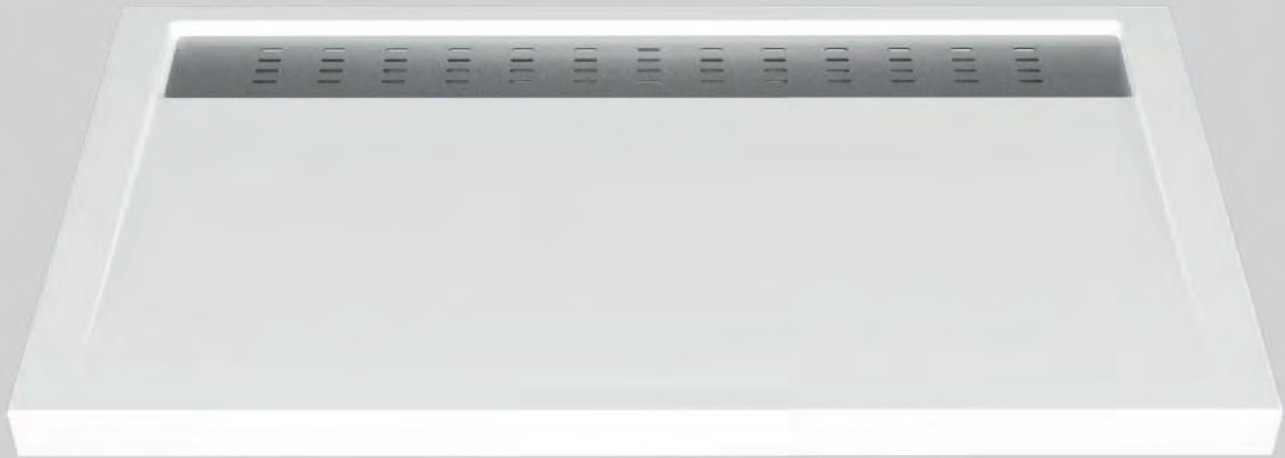

Sale
BLACK FRIDAY
10% OFF
OUR CLEARANCE PRICES

For all orders placed between Thursday, November 27 and Tuesday, December 2 at 5 p.m

LIQUIDATION

Limited stock. While quantities last. The price is subject to change without notice, at the discretion of Zitta Group.

BASE FOR LINEAR DRAIN

CODE	DESCRIPTION	REGULAR PRICE	LIQUIDATION PRICE
B4832AREC1	Base for linear drain 48" x 32"	$1,065.00 ea.	$200.00 ea.
B4842AREC1	Base for linear drain 48" x 42"	$1,150.00 ea.	$200.00 ea.
B6032AREC1	Base for linear drain 60" x 32"	$1,200.00 ea.	$200.00 ea.

To order,
contact us at info@zittagroup.com

81 Théodore-Viau, Terrebonne, QC, J6Y 0J8
1 855-492-4242 | 450-704-2323 | zitta.ca