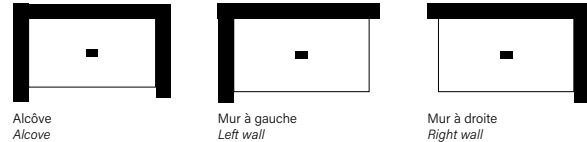

Rectangulaire/Rectangular

Options

Pré-installation en usine/Factory pre-installation

100 $

Installation en alcôve
Alcove installation

100 $

Installation mur à gauche
Left wall installation

100 $

Installation mur à droite
Right wall installation

100 $

Installation sur mur
On wall installation

100 $

Installation sur mesure,
requiert le plan d'installation
Custom installation,
installation plan required

B3636RCAT_JBU	B3636RCAT_JLE	B3636RCAT_JRI	B3636RCAT_JWA	B3636RCAT_JCU
B4236RRET_JBU	B4236RRET_JLE	B4236RRET_JRI	B4236RRET_JWA	B4236RRET_JCU
B4242RCAT_JBU	B4242RCAT_JLE	B4242RCAT_JRI	B4242RCAT_JWA	B4242RCAT_JCU
B4832RRET_JBU	B4832RRET_JLE	B4832RRET_JRI	B4832RRET_JWA	B4832RRET_JCU
B4836RRET_JBU	B4836RRET_JLE	B4836RRET_JRI	B4836RRET_JWA	B4836RRET_JCU
B4842RRET_JBU	B4842RRET_JLE	B4842RRET_JRI	B4842RRET_JWA	B4842RRET_JCU
B5436RRET_JBU	B5436RRET_JLE	B5436RRET_JRI	B5436RRET_JWA	B5436RRET_JCU
B6032RRET_JBU	B6032RRET_JLE	B6032RRET_JRI	B6032RRET_JWA	B6032RRET_JCU
B6036RRET_JBU	B6036RRET_JLE	B6036RRET_JRI	B6036RRET_JWA	B6036RRET_JCU
B6042RRET_JBU	B6042RRET_JLE	B6042RRET_JRI	B6042RRET_JWA	B6042RRET_JCU

Bride de carrelage en PVC/PVC tiling flange BK_ _ _ _R* **60 $**

*Remplacez les _ par la dimension souhaitée

*Replace the _ with the desired dimension

Les dimensions, informations techniques et prix sont sujet à changement sans préavis
Dimensions, technical information and prices are subject to change without notice.

Zitta.ca
CAD - LDPZSMAJ-082025-1

93