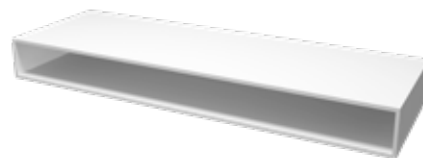

Comptoir mural ouvert/Open wall counter

Surface solide fini blanc mat/Matte white finish solid surface

Produits/Products	Code	Prix/Price
27 9/16" x 17 11/16" x 5 7/8"	CXW2818SR0X	595 $
36" x 19 11/16" x 5 7/8"	CXW3620SR0X	795 $
48" x 19 11/16" x 5 7/8"	CXW4820SR0X	895 $
60" x 19 11/16" x 5 7/8"	CXW6020SR0X	995 $