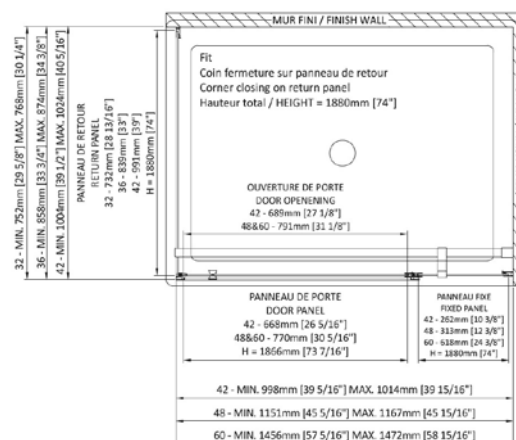

- 2= Chrome poli/Polished chrome
- 7= Noir mat/Matte black

Douche Shower	Couleur Color	Prix Price
Panneau de retour Return panel		
32" DFT3200PSTX_1	● 2 ● 7	425$
36" DFT3600PSTX_1	● 2 ● 7	430$
42" DFT4200PSTX_1	● 2 ● 7	450$