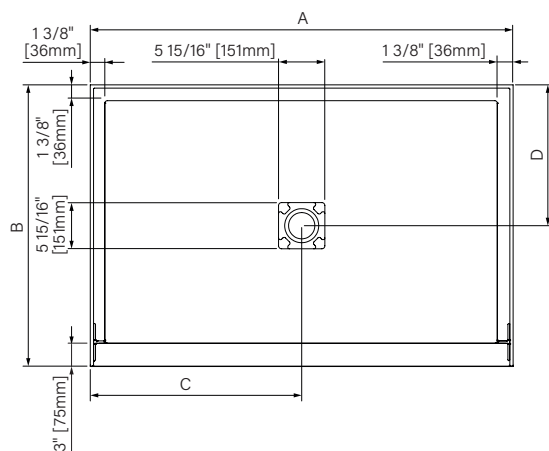

3232	3636	4236	4242	4832	4836	4842	5436	6032	6036	6042	7236
A	31 7/8" 810mm	35 7/8" 911mm	41 7/8" 1064mm	41 7/8" 1064mm	47 7/8" 1216mm	47 7/8" 1216mm	47 7/8" 1216mm	53 7/8" 1368mm	59 7/8" 1521mm	59 7/8" 1521mm	59 7/8" 1521mm	71 7/8" 1826mm
B	31 7/8" 810mm	35 7/8" 911mm	35 7/8" 911mm	41 7/8" 1064mm	31 7/8" 810mm	35 7/8" 911mm	41 7/8" 1064mm	35 7/8" 911mm	31 7/8" 810mm	35 7/8" 911mm	41 7/8" 1064mm	35 7/8" 911mm
C	15 15/16" 405mm	17 15/16" 456mm	20 15/16" 532mm	20 15/16" 532mm	23 15/16" 608mm	23 15/16" 608mm	23 15/16" 608mm	26 15/16" 684mm	29 15/16" 761mm	29 15/16" 761mm	29 15/16" 761mm	35 15/16" 913mm
D	15 15/16" 405mm	17 15/16" 456mm	17 15/16" 456mm	20 15/16" 532mm	15 15/16" 405mm	17 15/16" 456mm	20 15/16" 532mm	17 15/16" 456mm	15 15/16" 405mm	17 15/16" 456mm	20 15/16" 532mm	17 15/16" 456mm