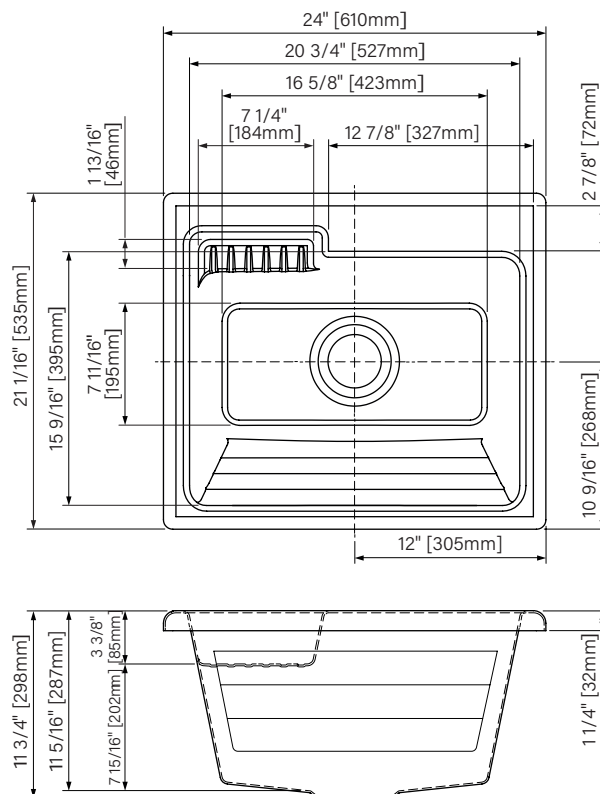

Cuve de lavage Laundry sink

24" x 21 1/16" x 11 3/4"

Acrylique blanc lustré

Glossy white acrylic

Produit/Product	Code	Prix/Price
Cuve de lavage/Laundry sink	SE2421ARW	295 $

Crépine non incluse
Strainer not included