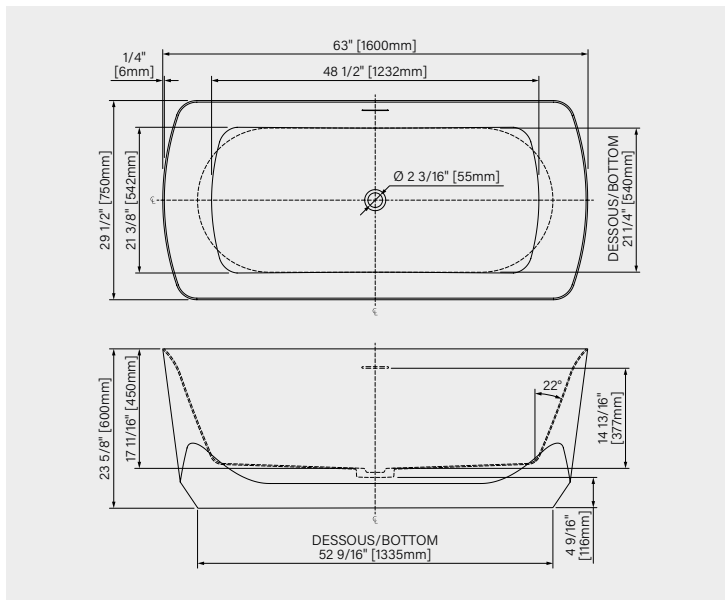

CAPACITÉ:

77 US gal - 292L

Fiche produit web