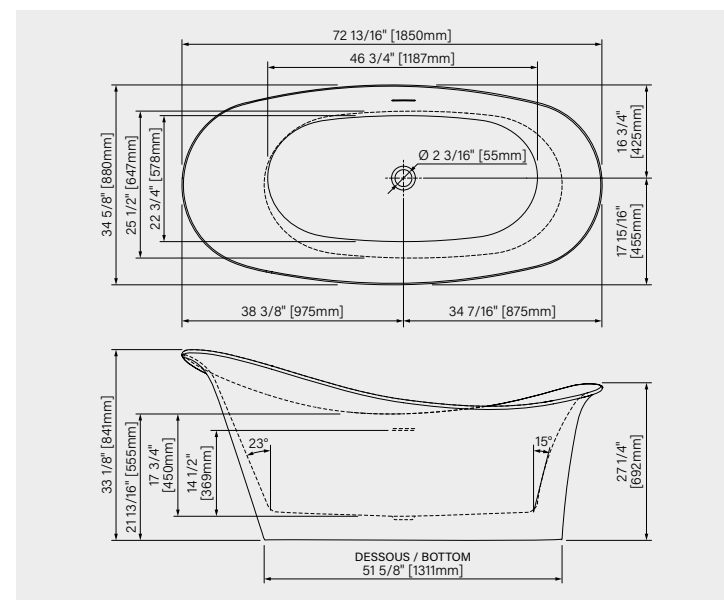

DIMENSIONS:

67" x 35 1/2" x 35"
1702mm x 902mm x 890mm

IMMERSION POINT:

15" - 381mm

CAPACITY:

60 US gal - 230L

Web product sheet

EVORA

IMMERSION POINT:

14 1/2" - 369mm

CAPACITY:

63.5 US gal - 240L

Web product sheet

Don't forget your freestanding bathtub installation kit !

AB00045..... \$255

EVORA