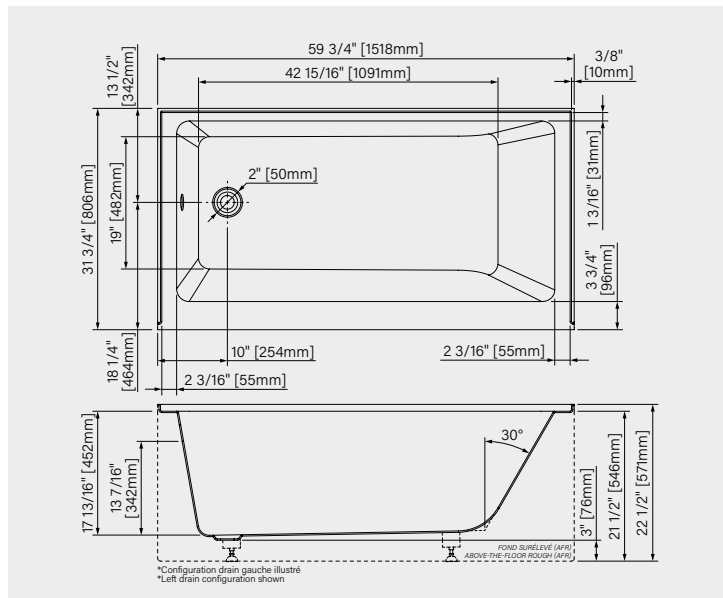

CAPACITY:

53 US gal - 201L

Web product sheet