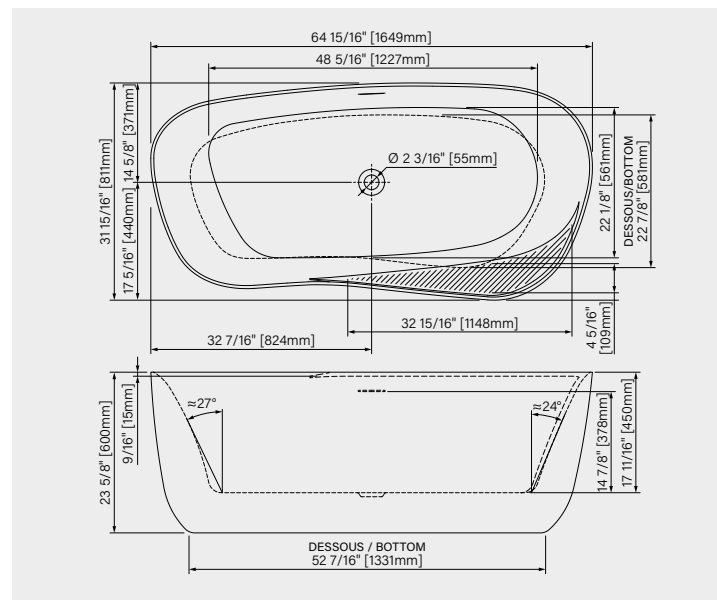

CAPACITY:

70 US gal - 266L

Web product sheet

Don't forget your freestanding bathtub installation kit !

AB00045..... $255