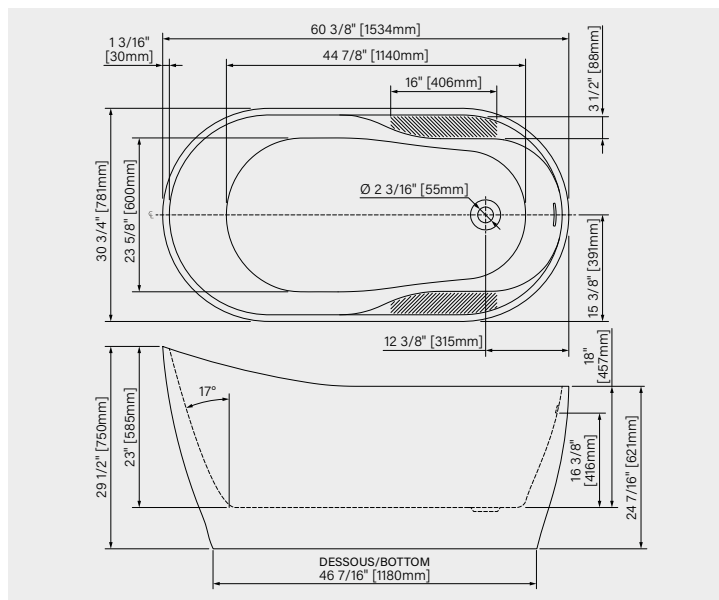

DIMENSIONS:

62 5/8" x 29 11/16" x 29 15/16"
1590mm x 755mm x 760mm

IMMERSION POINT:

14 7/16" - 366mm

CAPACITY:

62 US gal - 234L

Web product sheet

ANTIKA

DIMENSIONS:

59 7/8" x 31 11/16" x 23 1/16"
 1520mm x 805mm x 585mm

IMMERSION POINT:

16 5/16" - 414mm

CAPACITY:

68 US gal - 258L

Web product sheet

DIMENSIONS:

DIMENSIONS:

67" x 35 1/2" x 35"
1702mm x 902mm x 890mm

IMMERSION POINT:

15" - 381mm

CAPACITY:

60 US gal - 230L

Web product sheet

EVORA

- MATTE BLACK** — TIE6031FA007 **\$3 515**

DIMENSIONS:

60 3/8" x 30 3/4" x 29 1/2"
 1534mm x 781mm x 750mm

IMMERSION POINT:

16 3/8" - 416mm

CAPACITY:

76 US gal - 288L

Web product sheet