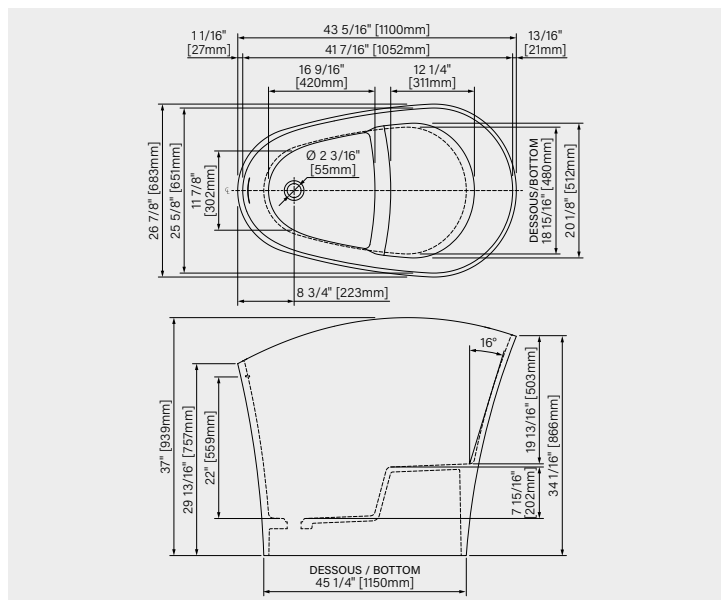

CAPACITY:

46 US gal - 174L

Web product sheet