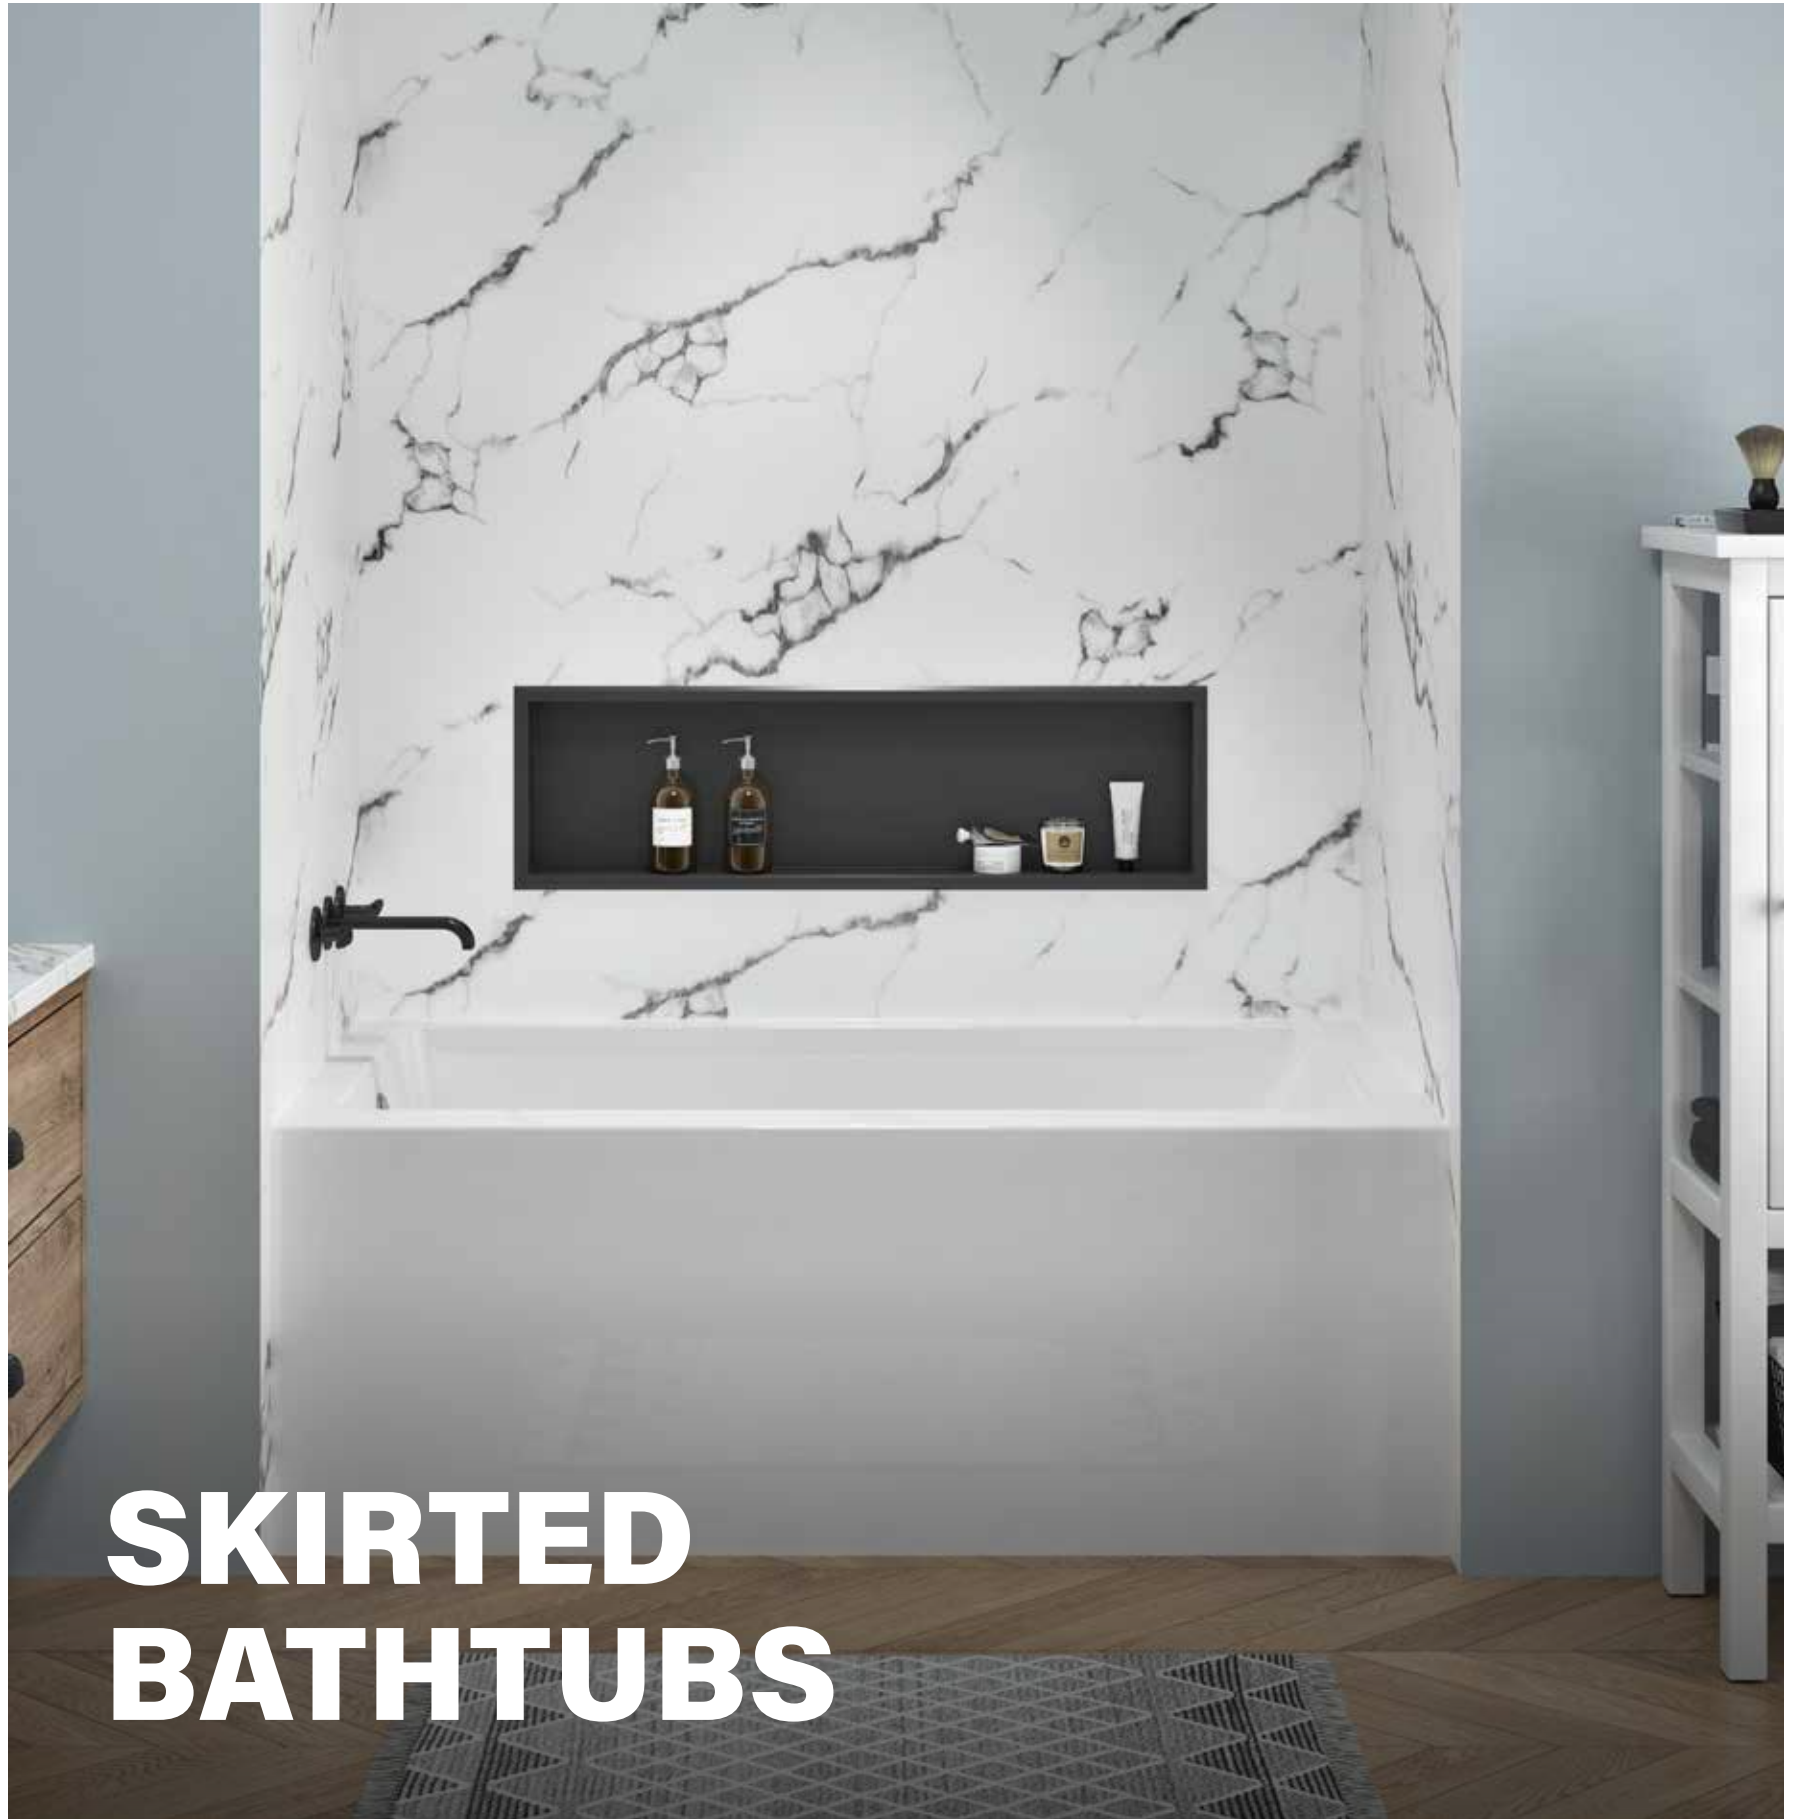

AB00045..... \$255

SKIRTED BATHTUBS

ICONS

FOR SKIRTED
BATHTUBS

**CUSTOMIZABLE
PRODUCT**

SINGLE SPACE

**DECK-MOUNTED
FAUCET SPACE**

ADJUSTABLE LEGS