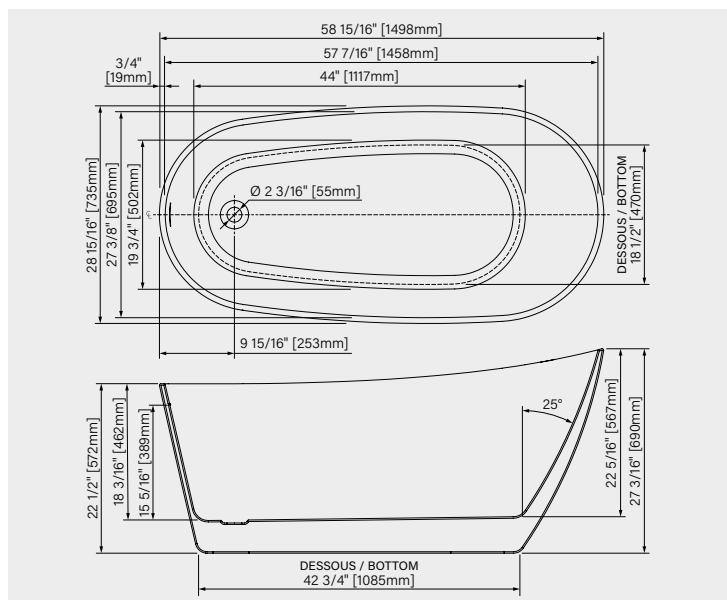

DIMENSIONS:

58 15/16" x 28 15/16" x 27 3/16"
1498mm x 735mm x 690mm

IMMERSION POINT:

15 5/16" - 398mm

CAPACITY:

62 US gal - 234L

Web product sheet

ISSA 2.0