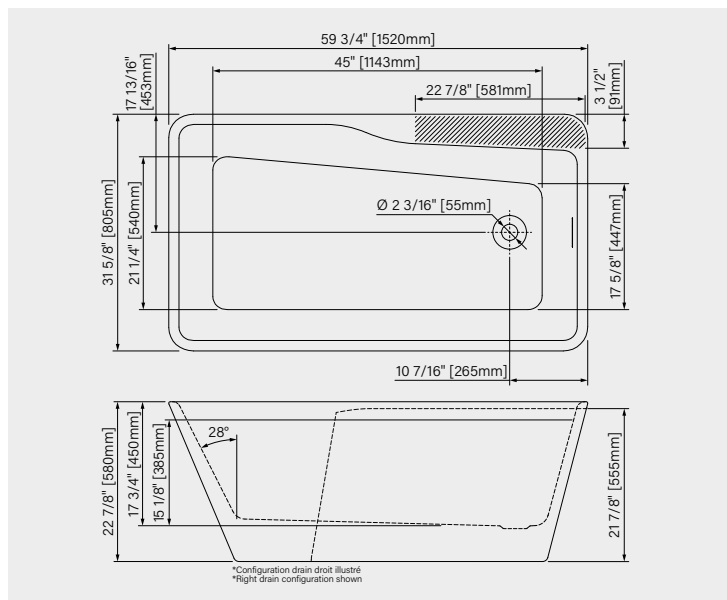

DIMENSIONS:

59 3/4" x 31 5/8" x 22 7/8"
1520mm x 805mm x 580mm

IMMERSION POINT:

15 1/8" - 385mm

CAPACITY:

71 US gal - 267L

Web product sheet

ARTESIO +

DIMENSIONS:

59 3/4" x 31 5/8" x 22 7/8"
1520mm x 805mm x 580mm

IMMERSION POINT:

15 1/8" - 385mm

CAPACITY:

71 US gal - 267L

Web product sheet

Don't forget your freestanding bathtub installation kit !