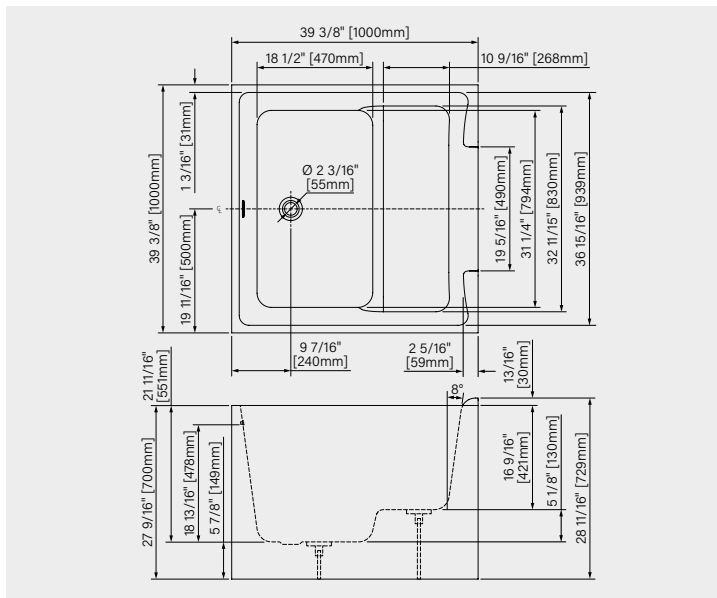

CAPACITY:

78 US gal - 295L

Web product sheet