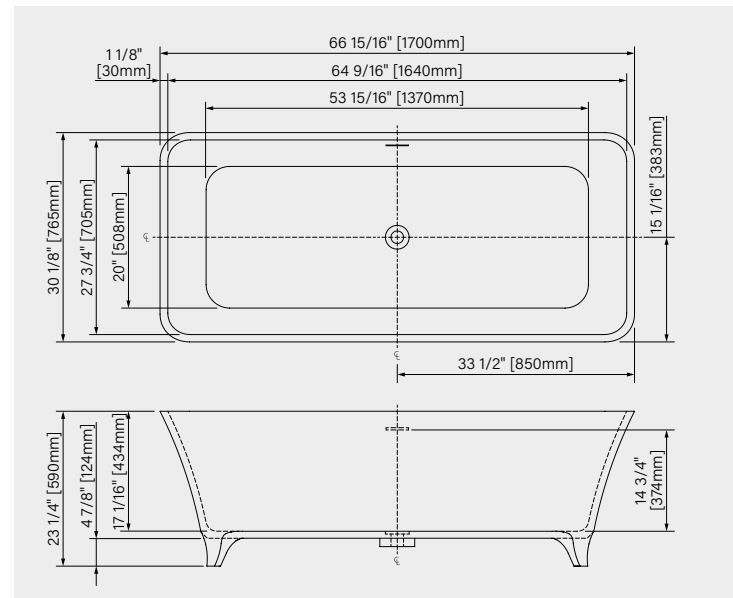

MATTE WHITE – TVC6730FS004..... **\$2 995**

DIMENSIONS:

66 15/16" x 30 1/8" x 23 1/4"
 1700mm x 765mm x 590mm

IMMERSION POINT:

14 3/4" - 374mm

CAPACITY:

79 US gal - 298L

Web product sheet