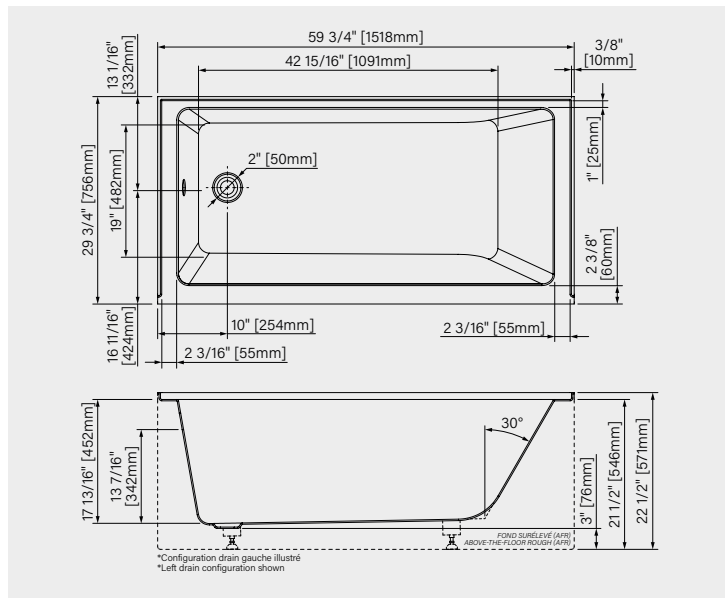

CAPACITY:

54 US gal - 204L

Web product sheet

CHOOSE
YOUR
OVERFLOW

ADD YOUR DRAIN AND OVERFLOW. SEE PAGE 49

CHOOSE
YOUR
OVERFLOW