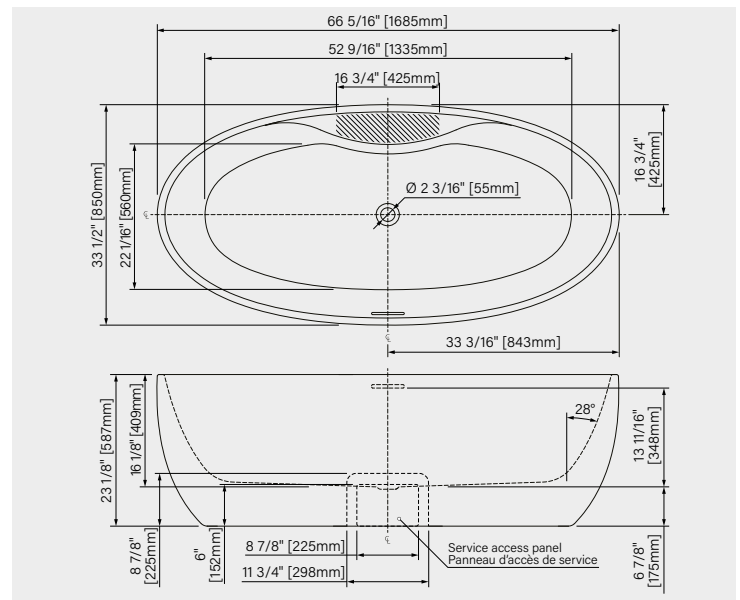

DIMENSIONS:

66 5/16" x 33 1/2" x 23 1/8"
 1685mm x 850mm x 587mm

IMMERSION POINT:

13 11/16" - 348mm

CAPACITY:

60 US gal - 277L

Web product sheet

Don't forget your freestanding bathtub installation kit !