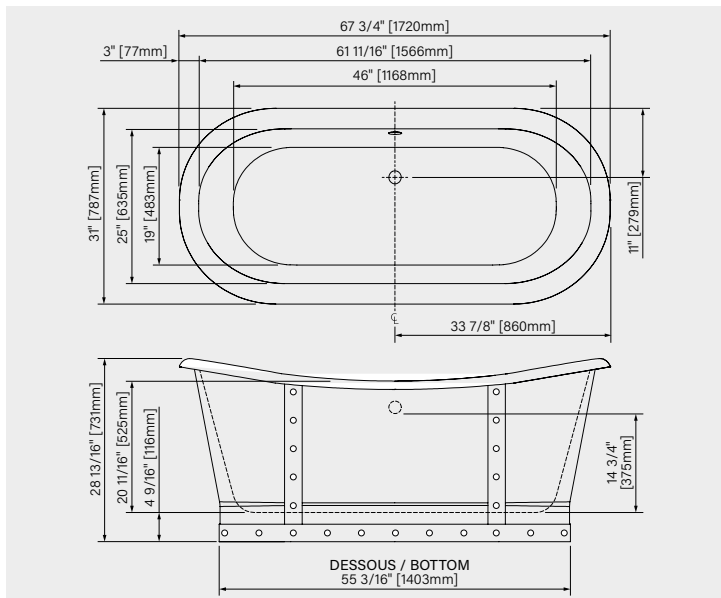

CAPACITY:

62 US gal - 235L

Web product sheet