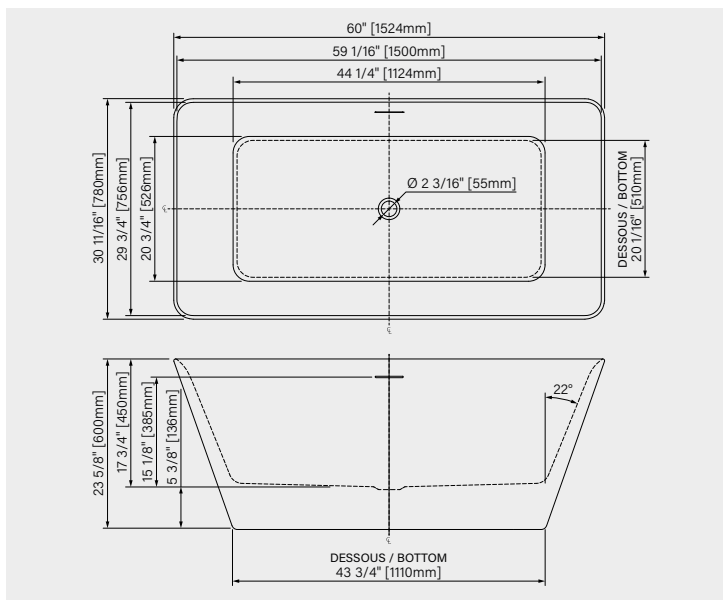

CAPACITY:

74 US gal - 282L

Web product sheet

NEW