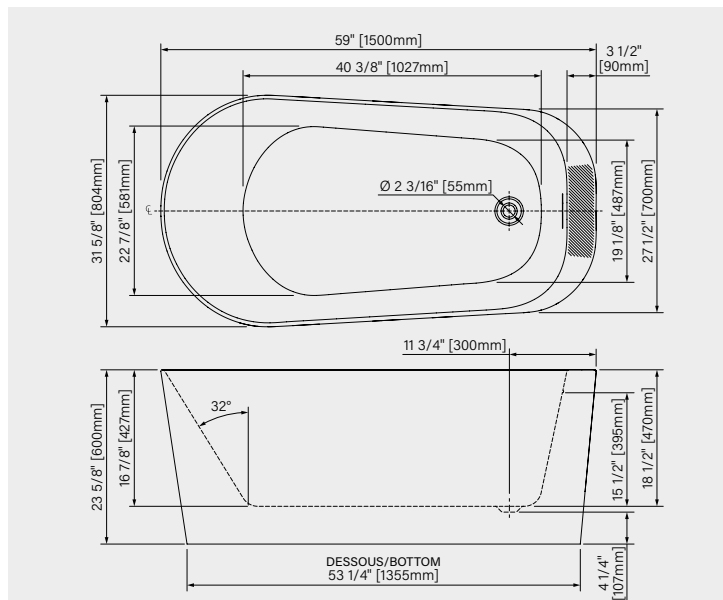

CAPACITY:

65 US gal - 246L

Web product sheet

Don't forget your freestanding bathtub installation kit !

AB00045..... $255