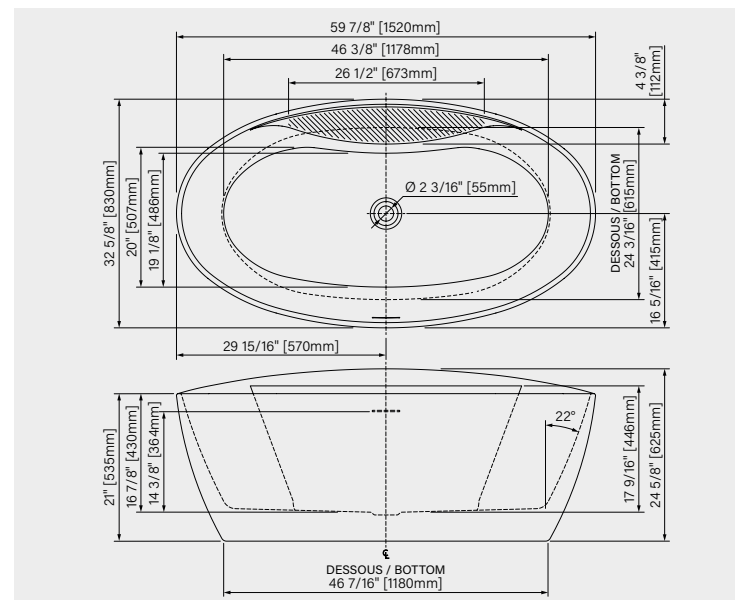

CAPACITY:

61 US gal - 230L

Web product sheet