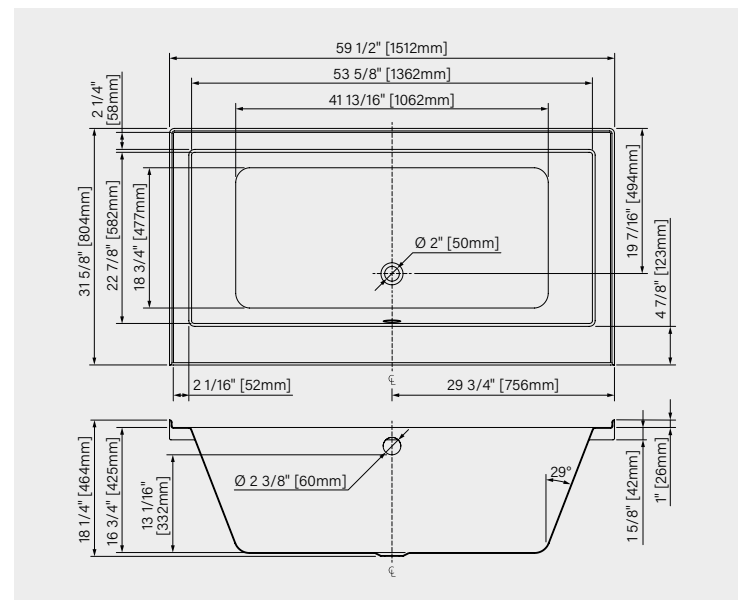

CAPACITY:

52 US gal - 197L

Web product sheet