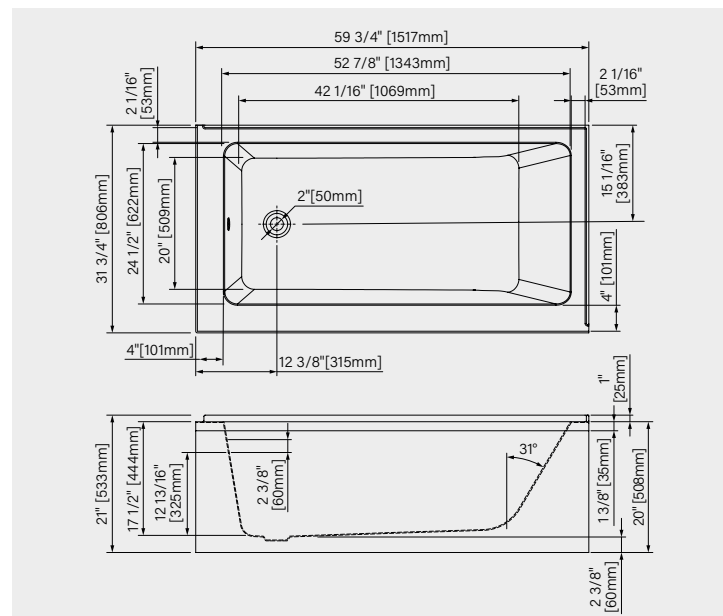

CAPACITY:

51 US gal - 194L (regular)

Web product sheet