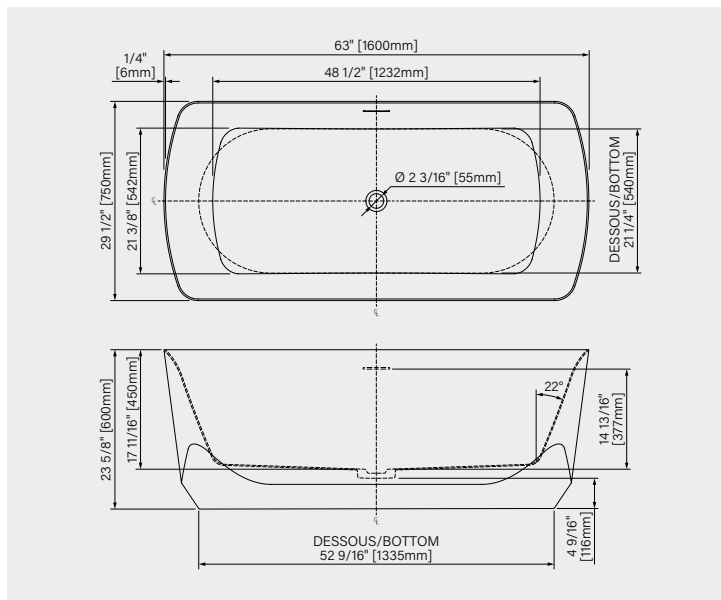

CAPACITY:

77 US gal - 292L

Web product sheet

Acrylic

CHOOSE A GLOSSY OR MATTE FINISH

GLOSSY WHITE — TWV6733FA001.....**$2945**
MATTE WHITE — TWV6733FA005.....**$3495**
INSPIRA — TWV6733FA00P.....**SEE PAGE 6**

DIMENSIONS:

66 5/16" x 33 1/2" x 23 1/8"
1685mm x 850mm x 587mm

IMMERSION POINT:

13 11/16" - 348mm