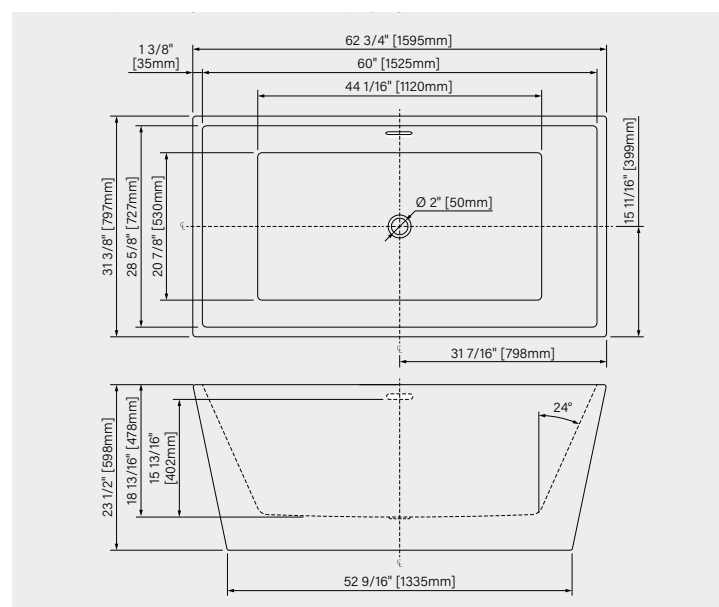

CAPACITY:

83 US gal - 314L

Web product sheet

Don't forget your freestanding bathtub installation kit !

AB00045..... $255