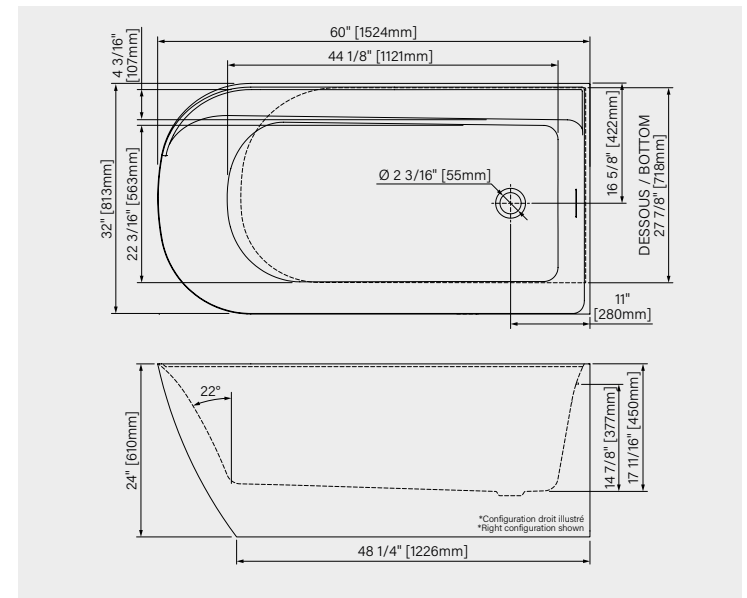

REPLACE «_» WITH: L = LEFT DRAIN • R = RIGHT DRAIN

DIMENSIONS:

60" x 32" x 24"
1524mm x 813mm x 610mm

IMMERSION POINT:

14 7/8" - 377mm

CAPACITY:

69 US gal - 261L

Web product sheet