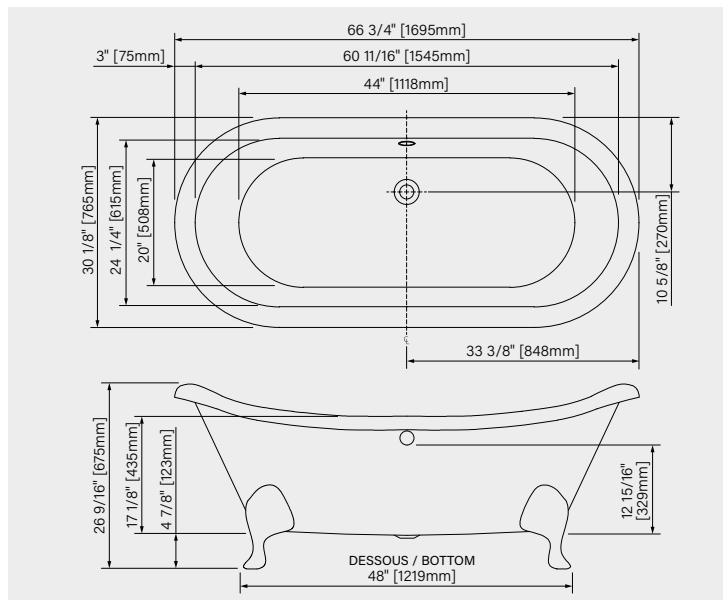

DIMENSIONS:

66" x 32 3/4" x 22 13/16"
1676mm x 832mm x 580mm

IMMERSION POINT:

15 1/4" - 387mm

CAPACITY:

66 US gal - 249L

Web product sheet

ALYA

62 1/2" x 27 15/16" x 21 7/16"
 1588mm x 709mm x 545mm

IMMERSION POINT:

14 7/16" - 367mm

CAPACITY:

75 US gal - 284L

Web product sheet

FREESTANDING BATHUBS

Don't forget your freestanding bathtub installation kit !