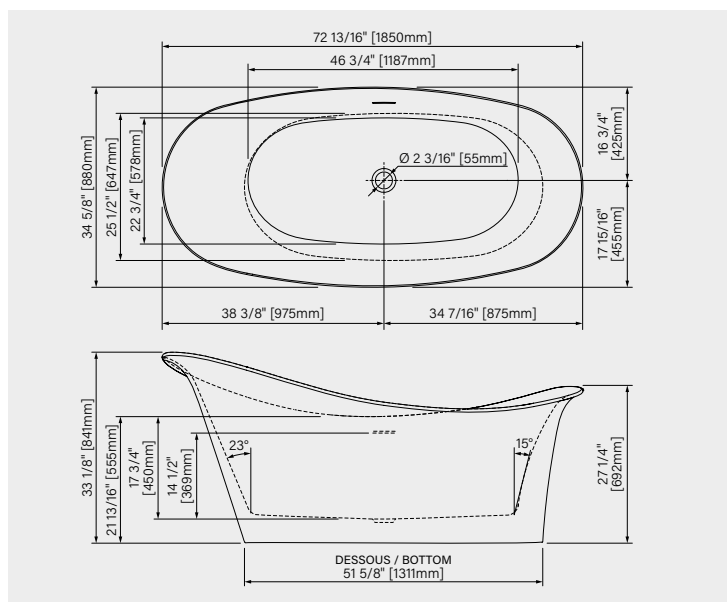

CAPACITY:

63.5 US gal - 240L

Web product sheet