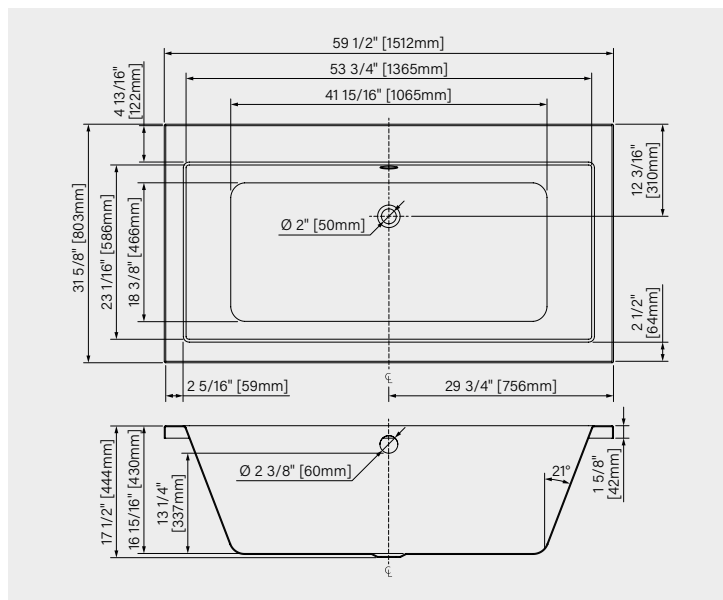

CAPACITY:

53 US gal - 199L

Web product sheet