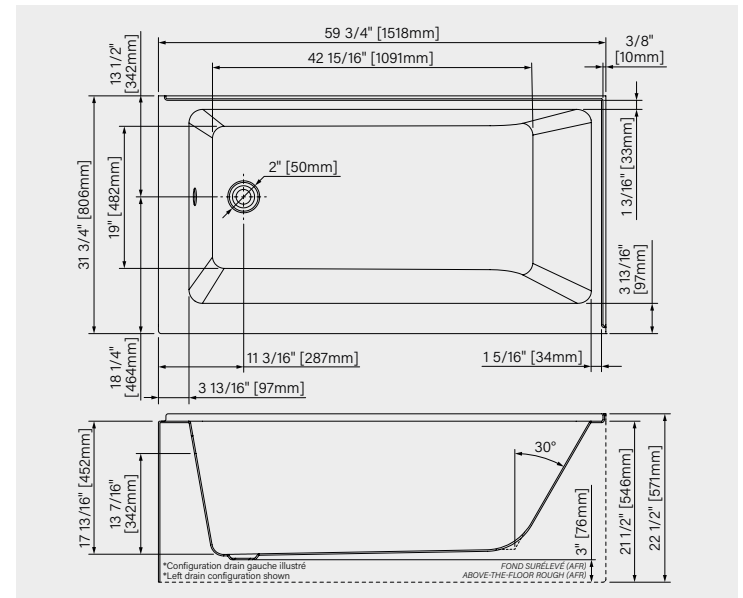

CAPACITY:

53 US gal - 201L

Web product sheet