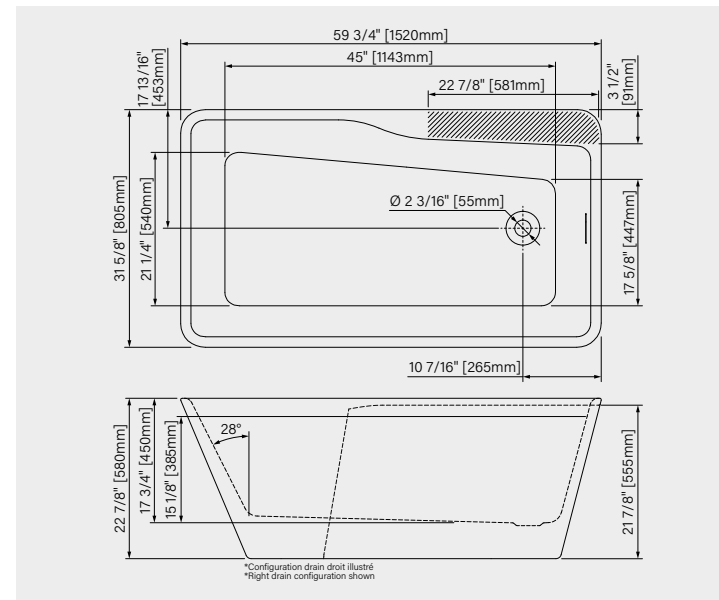

DIMENSIONS:

59 3/4" x 31 5/8" x 22 7/8"
1520mm x 805mm x 580mm

IMMERSION POINT:

15 1/8" - 385mm

CAPACITY:

71 US gal - 267L

Web product sheet

Don't forget your freestanding bathtub installation kit !