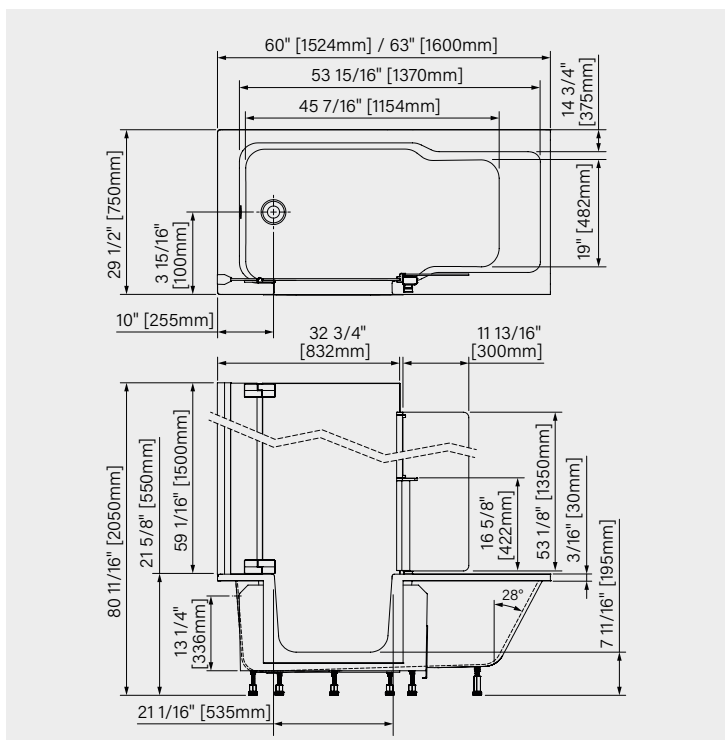

TDU0002XBT00

Corner bench $450

CHOOSE
YOUR
OVERFLOW