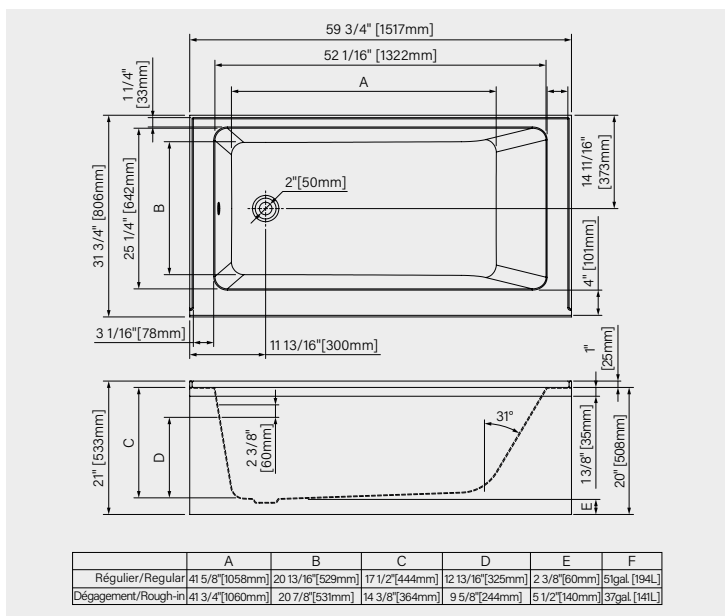

CAPACITY:

51 US gal - 194L (regular)

Web product sheet