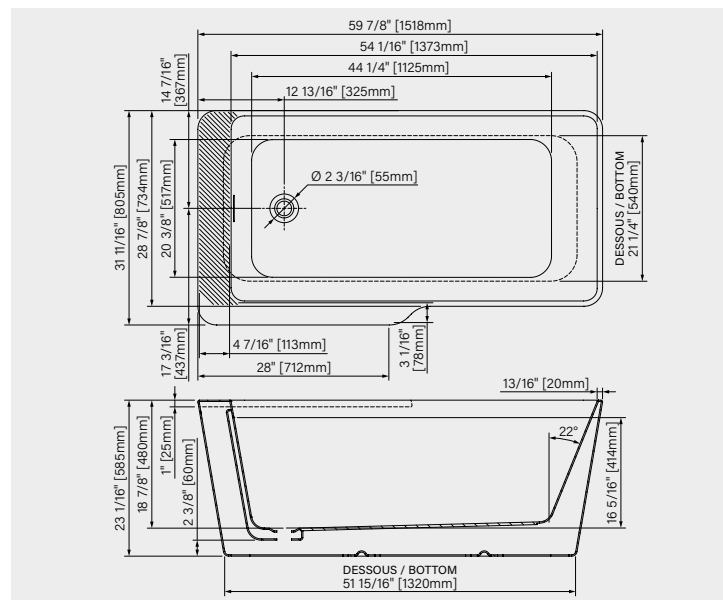

CAPACITY:

76 US gal - 286L

Web product sheet

Don't forget your freestanding bathtub installation kit !

AB00045..... $255