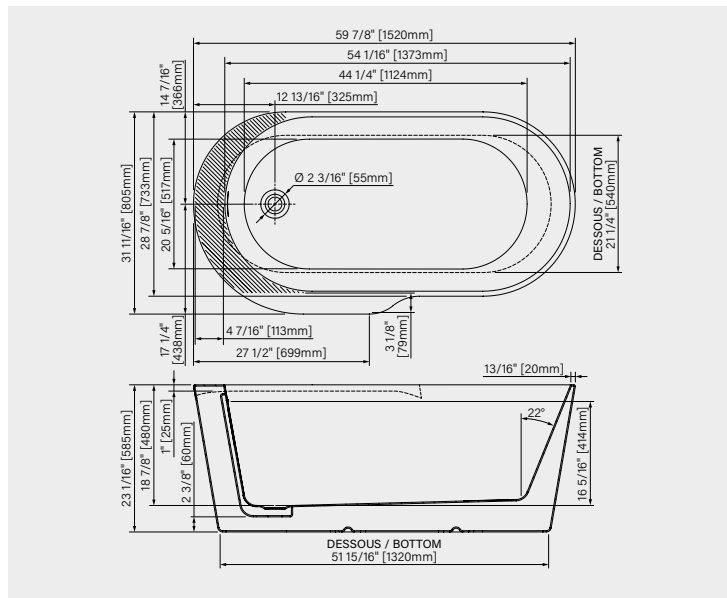

DIMENSIONS:

59 7/8" x 31 11/16" x 23 1/16"
 1520mm x 805mm x 585mm

IMMERSION POINT:

16 5/16" - 414mm

CAPACITY:

68 US gal - 258L

Web product sheet

DIMENSIONS:

53 3/4" x 31 1/2" x 24"
 1365mm x 800mm x 610mm

IMMERSION POINT:

16 1/8" - 410mm

CAPACITY:

63 US gal - 238L

Web product sheet

Don't forget your freestanding bathtub installation kit !

AB00045..... \$255

DIMENSIONS:

67" x 35 1/2" x 35"
1702mm x 902mm x 890mm

IMMERSION POINT:

15" - 381mm

CAPACITY:

60 US gal - 230L

Web product sheet

EVORA