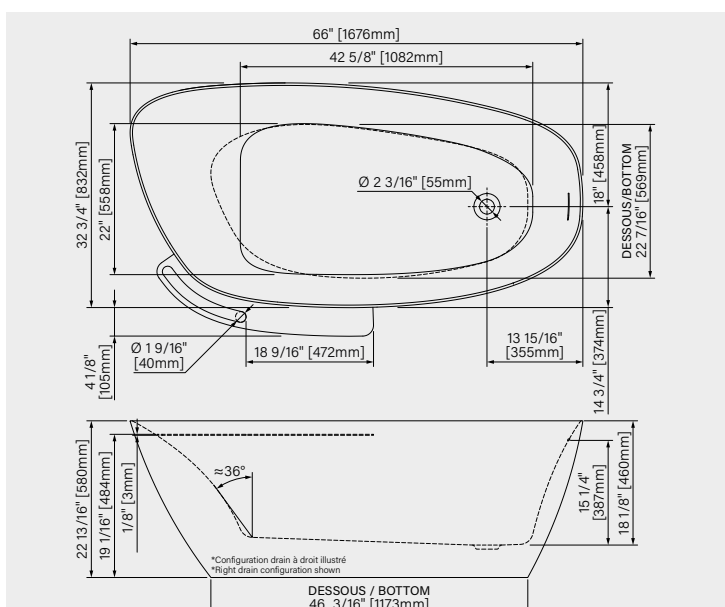

DIMENSIONS:

66" x 32 3/4" x 22 13/16"
1676mm x 832mm x 580mm

IMMERSION POINT:

15 1/4" - 387mm

CAPACITY:

66 US gal - 249L

Web product sheet

ALYA