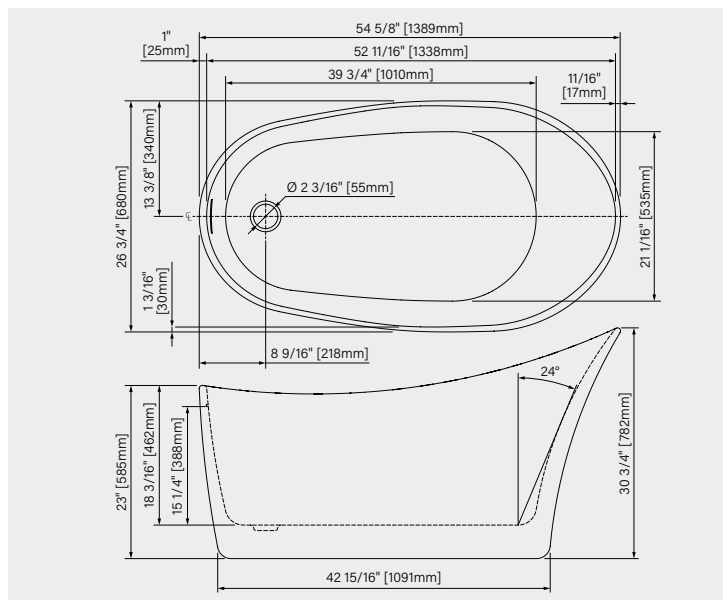

CAPACITY:

83 US gal - 314L

Web product sheet

Don't forget your freestanding bathtub installation kit !

AB00045..... $255