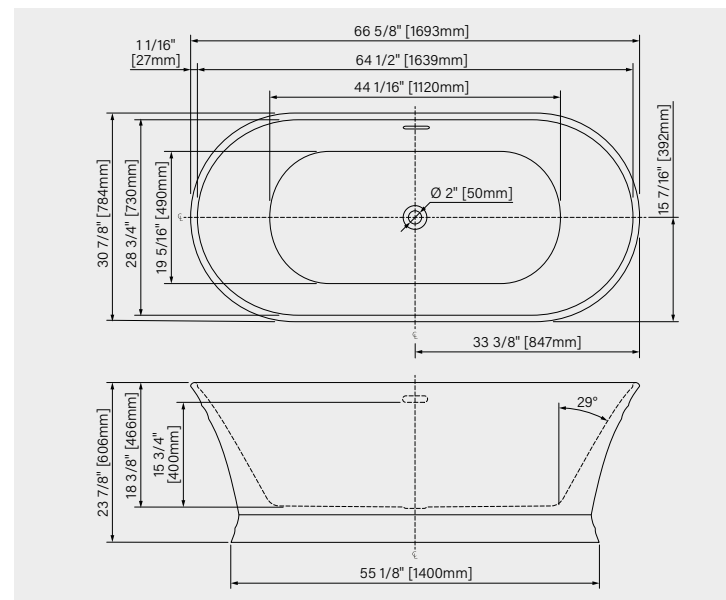

DIMENSIONS:

66" x 32 3/4" x 22 13/16"
1676mm x 832mm x 580mm

IMMERSION POINT:

15 1/4" - 387mm

CAPACITY:

66 US gal - 249L

Web product sheet

ALYA

DIMENSIONS:

62 5/8" x 29 11/16" x 29 15/16"
1590mm x 755mm x 760mm

IMMERSION POINT:

14 7/16" - 366mm

CAPACITY:

62 US gal - 234L

Web product sheet

ANTIKA

IMMERSION POINT:

15 3/4" - 400mm

CAPACITY:

75 US gal - 285L

Web product sheet

Don't forget your freestanding bathtub installation kit !

AB00045..... \$255

ARTESIO

DIMENSIONS:

59 3/4" x 31 5/8" x 22 7/8"
1520mm x 805mm x 580mm

IMMERSION POINT:

15 1/8" - 385mm

CAPACITY:

71 US gal - 267L

Web product sheet

ARTESIO +