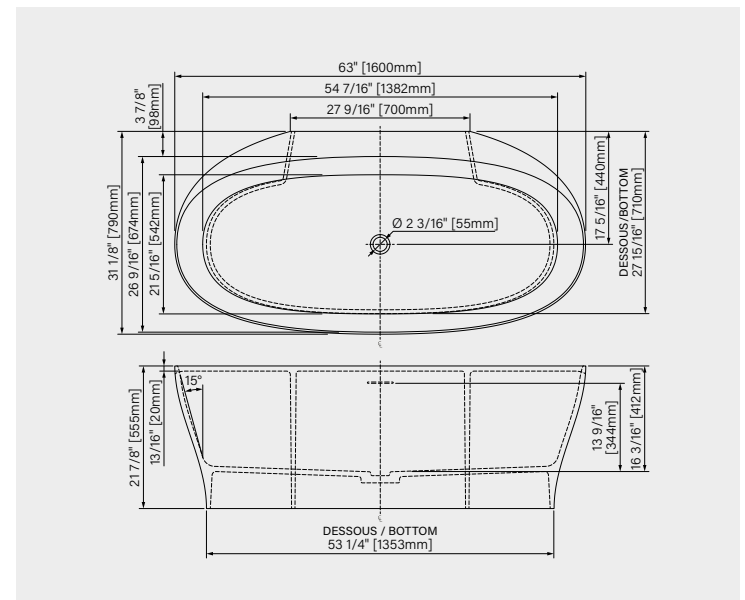

CAPACITY:

65 US gal - 246L

Web product sheet

Don't forget your freestanding bathtub installation kit !

AB00045..... $255