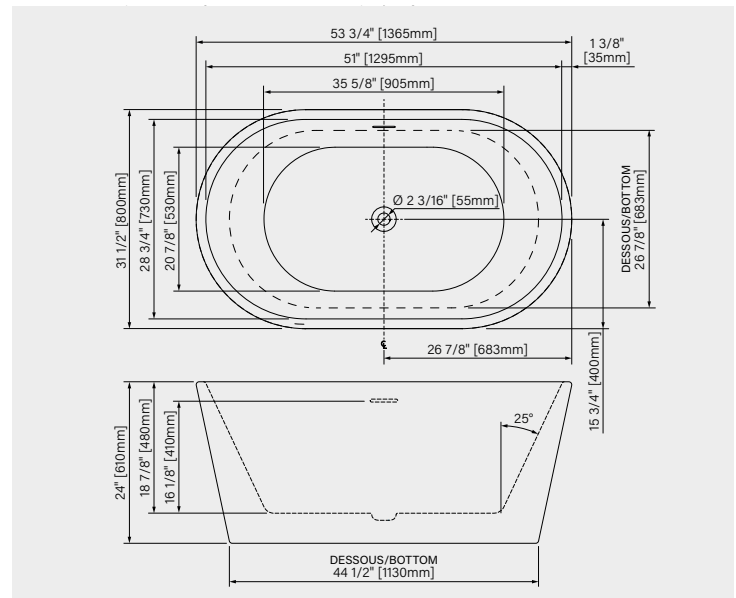

DIMENSIONS:

66" x 32 3/4" x 22 13/16"
1676mm x 832mm x 580mm

IMMERSION POINT:

15 1/4" - 387mm

CAPACITY:

66 US gal - 249L

Web product sheet

ALYA

DIMENSIONS:

59 7/8" x 31 11/16" x 23 1/16"
 1520mm x 805mm x 585mm

IMMERSION POINT:

16 5/16" - 414mm

CAPACITY:

68 US gal - 258L

Web product sheet

DIMENSIONS:

53 3/4" x 31 1/2" x 24"
 1365mm x 800mm x 610mm

IMMERSION POINT:

16 1/8" - 410mm

CAPACITY:

63 US gal - 238L

Web product sheet

Don't forget your freestanding bathtub installation kit !

AB00045..... \$255

DIMENSIONS:

67" x 35 1/2" x 35"
1702mm x 902mm x 890mm

IMMERSION POINT:

15" - 381mm

CAPACITY:

60 US gal - 230L

Web product sheet

EVORA