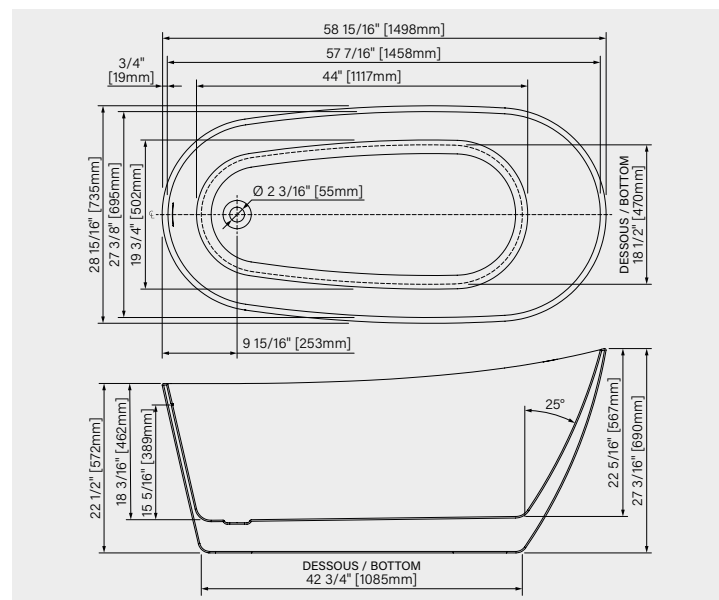

CAPACITY:

62 US gal - 234L

Web product sheet

Don't forget your freestanding bathtub installation kit !

AB00045 ..... **$255**