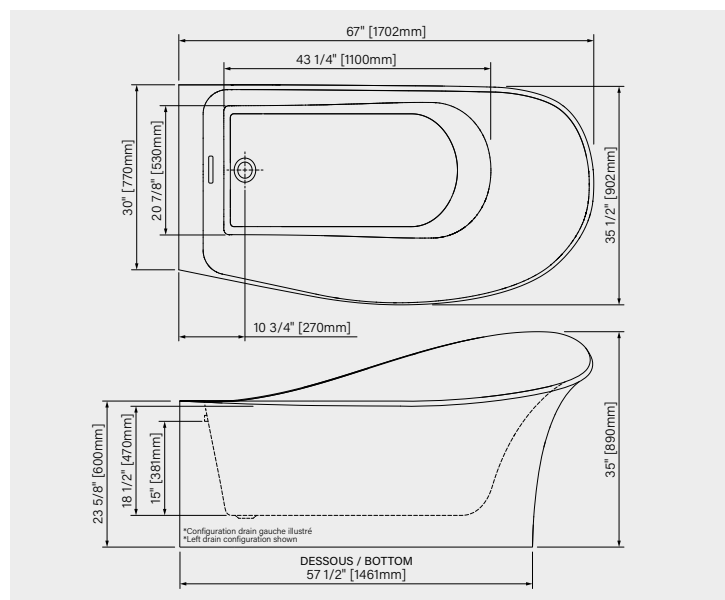

DIMENSIONS:

67" x 35 1/2" x 35"
1702mm x 902mm x 890mm

IMMERSION POINT:

15" - 381mm

CAPACITY:

60 US gal - 230L

Web product sheet

EVORA

IMMERSION POINT:

14 1/2" - 369mm

CAPACITY:

63.5 US gal - 240L

Web product sheet

Don't forget your freestanding bathtub installation kit !

AB00045..... \$255

EVORA