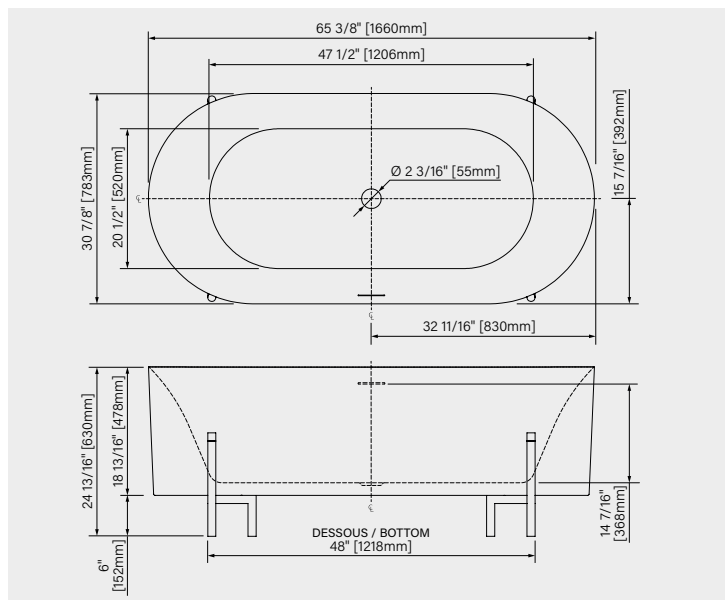

CAPACITY:

72 US gal - 271L

Web product sheet