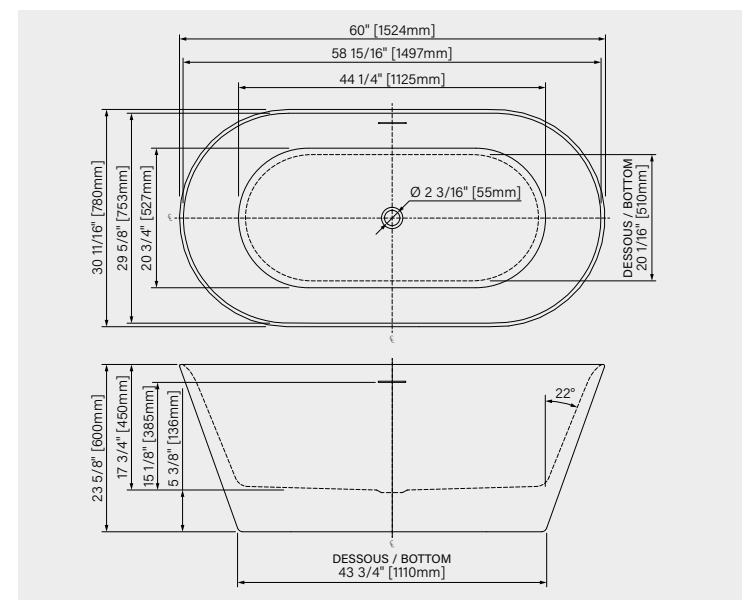

DIMENSIONS:

67" x 31 3/4" x 23 3/8"
 1700mm x 807mm x 600mm

IMMERSION POINT:

14 1/8" - 360mm

CAPACITY:

60 US gal - 230L

Web product sheet

CELIO

IMMERSION POINT:

15 1/8" - 385mm

CAPACITY:

67 US gal - 254L

Web product sheet

Don't forget your freestanding bathtub installation kit !

AB00045..... \$255

ESLA

DIMENSIONS:

59 7/8" x 31 11/16" x 23 1/16"
 1520mm x 805mm x 585mm

IMMERSION POINT:

16 5/16" - 414mm

CAPACITY:

68 US gal - 258L

Web product sheet

DIMENSIONS: