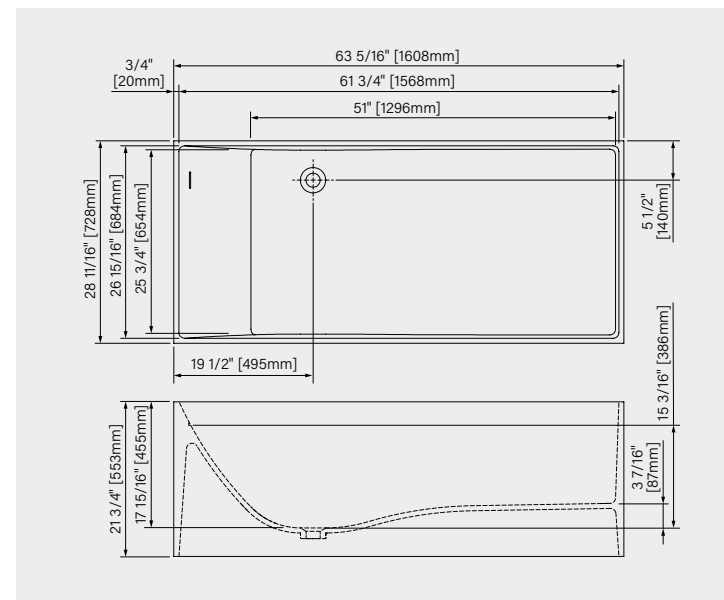

CAPACITY:

83 US gal - 314L

Web product sheet

Don't forget your freestanding bathtub installation kit !

AB00045..... $255