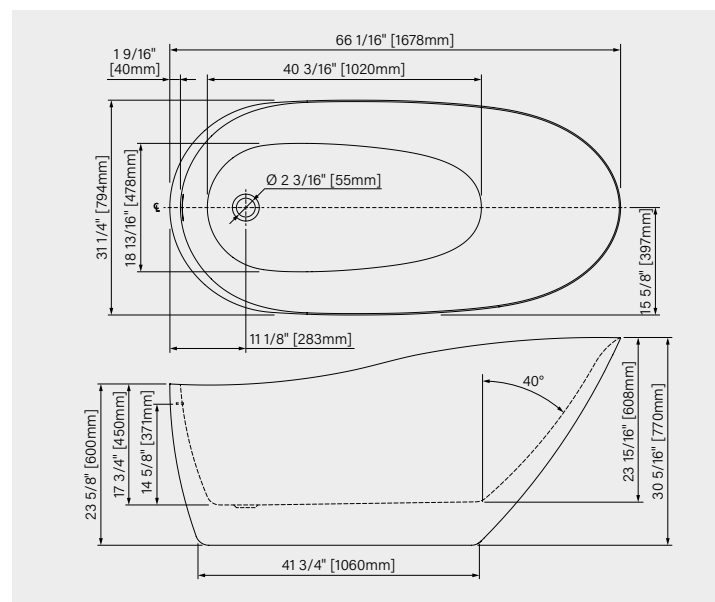

DIMENSIONS:

66 1/16" x 31 1/4" x 30 5/16"
1678mm x 794mm x 770mm

IMMERSION POINT:

14 5/8" - 371mm

CAPACITY:

59 US gal - 225L

Web product sheet

Don't forget your freestanding bathtub installation kit !