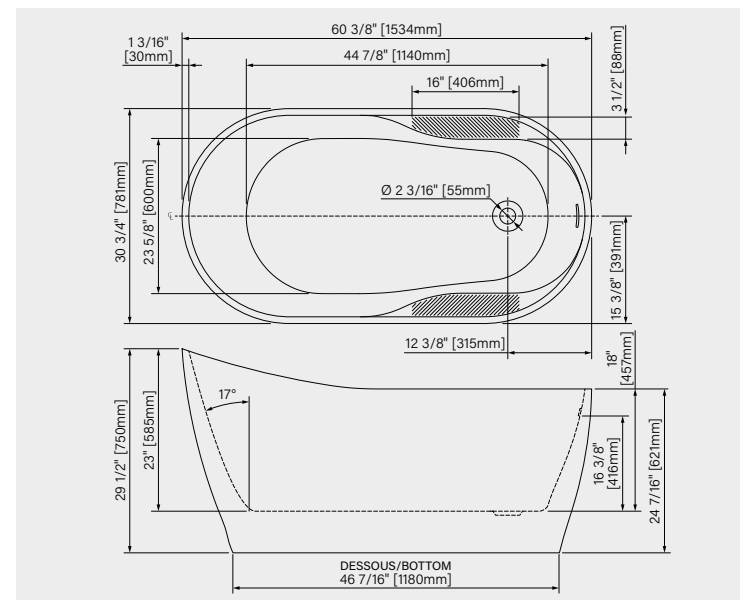

DIMENSIONS:

62 5/8" x 29 11/16" x 29 15/16"
1590mm x 755mm x 760mm

IMMERSION POINT:

14 7/16" - 366mm

CAPACITY:

62 US gal - 234L

Web product sheet

ANTIKA

DIMENSIONS:

59 7/8" x 31 11/16" x 23 1/16"
 1520mm x 805mm x 585mm

IMMERSION POINT:

16 5/16" - 414mm

CAPACITY:

68 US gal - 258L

Web product sheet

DIMENSIONS:

DIMENSIONS:

67" x 35 1/2" x 35"
1702mm x 902mm x 890mm

IMMERSION POINT:

15" - 381mm

CAPACITY:

60 US gal - 230L

Web product sheet

EVORA

- MATTE BLACK** — TIE6031FA007 **\$3 515**

DIMENSIONS:

60 3/8" x 30 3/4" x 29 1/2"
 1534mm x 781mm x 750mm

IMMERSION POINT:

16 3/8" - 416mm

CAPACITY:

76 US gal - 288L

Web product sheet