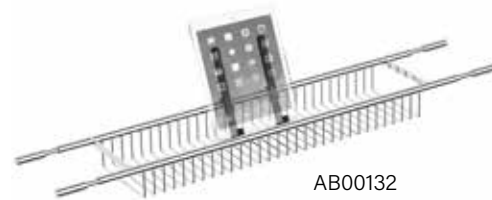

Freestanding towel bar **\$295**

CAP2720SD0X

Side table with towel bar..... **\$600**

BATHTUB CADDY

AB00132

Stainless steel bathtub caddy **\$400**

LAUNDRY SINK

SE2421ARW