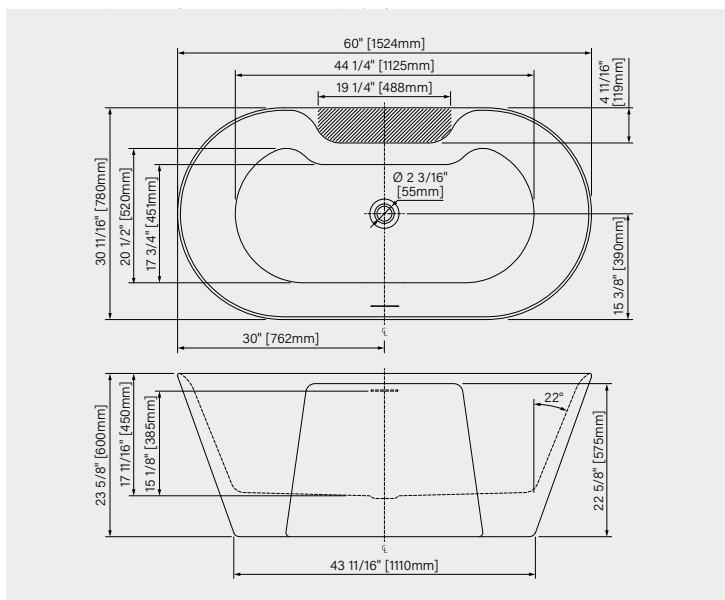

DIMENSIONS:

66" x 32 3/4" x 22 13/16"
1676mm x 832mm x 580mm

IMMERSION POINT:

15 1/4" - 387mm

CAPACITY:

66 US gal - 249L

Web product sheet

ALYA

IMMERSION POINT:

15 1/8" - 385mm

CAPACITY:

62 US gal - 236L

Web product sheet

HUMDA +

With removable apron

Acrylic