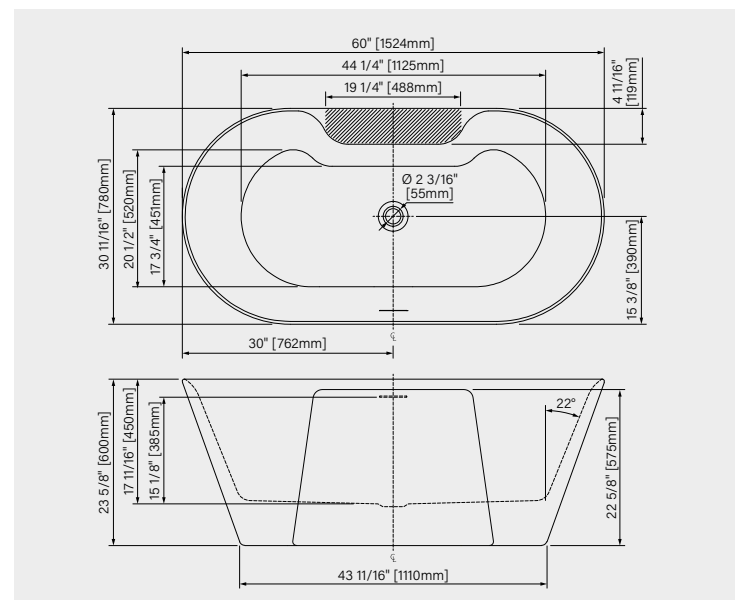

IMMERSION POINT:

15 1/8" - 385mm

CAPACITY:

62 US gal - 236L

Web product sheet

Don't forget your freestanding bathtub installation kit !

AB00045..... \$255

IDEA