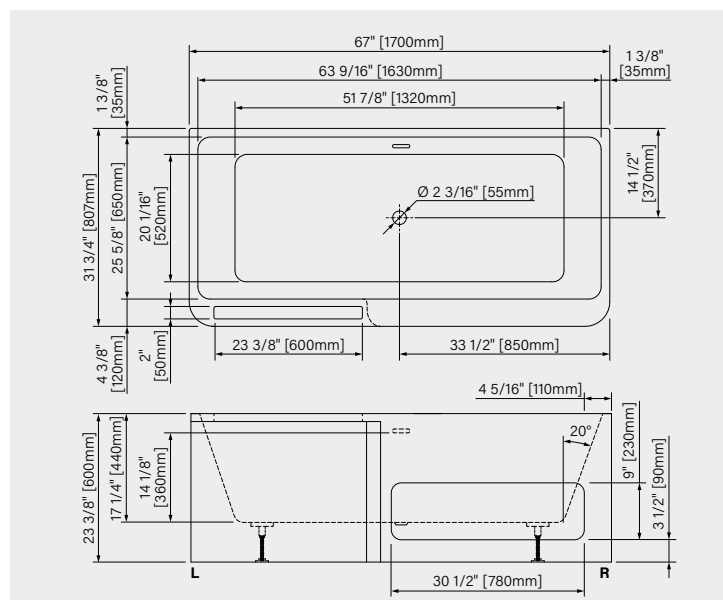

CAPACITY:

67 US gal - 254L

Web product sheet

Don't forget your freestanding bathtub installation kit !

AB00045..... $255