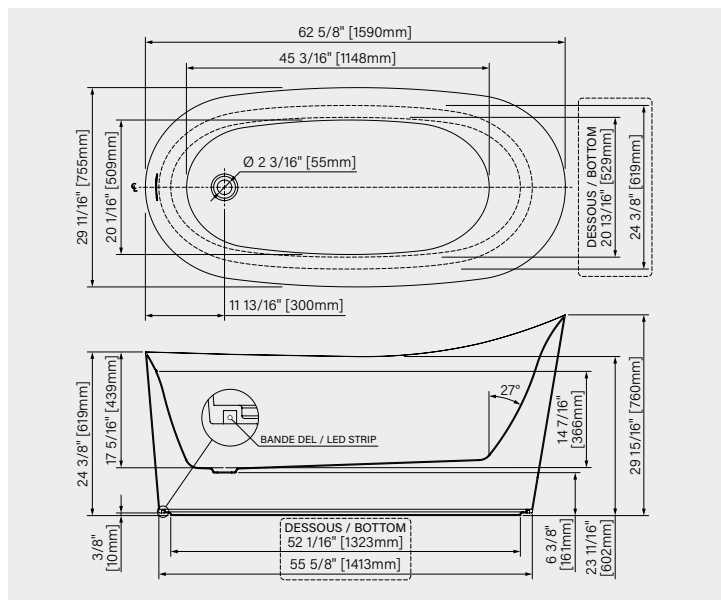

IMMERSION POINT:

15 3/4" - 400mm

CAPACITY:

75 US gal - 285L

Web product sheet

Don't forget your freestanding bathtub installation kit !

AB00045..... \$255

ARTESIO