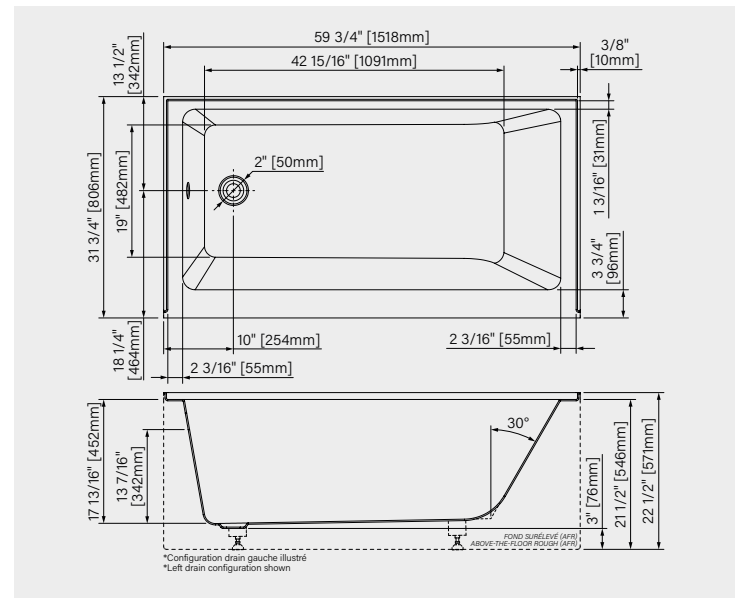

ADD YOUR DRAIN AND OVERFLOW. SEE PAGE 49