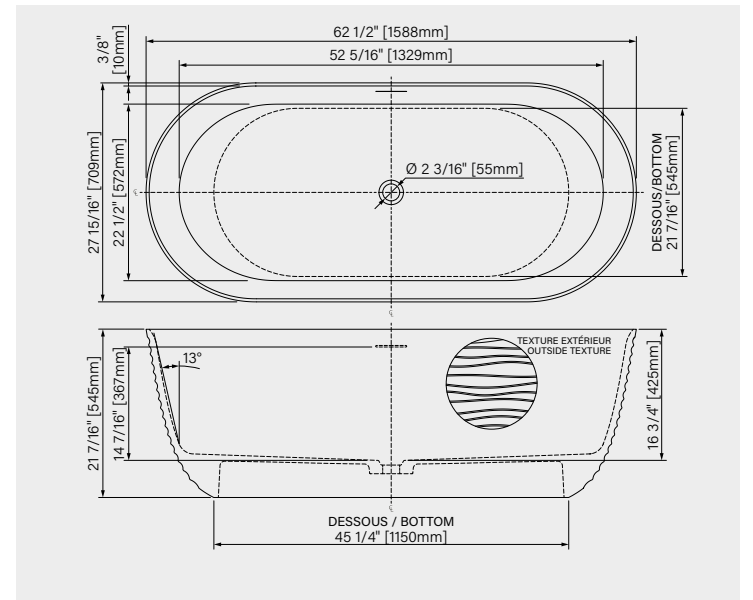

DIMENSIONS:

66" x 32 3/4" x 22 13/16"
1676mm x 832mm x 580mm

IMMERSION POINT:

15 1/4" - 387mm

CAPACITY:

66 US gal - 249L

Web product sheet

ALYA

DIMENSIONS:

62 5/8" x 29 11/16" x 29 15/16"
1590mm x 755mm x 760mm

IMMERSION POINT:

14 7/16" - 366mm

CAPACITY:

62 US gal - 234L

Web product sheet

ANTIKA

62 1/2" x 27 15/16" x 21 7/16"
 1588mm x 709mm x 545mm

IMMERSION POINT:

14 7/16" - 367mm

CAPACITY:

75 US gal - 284L

Web product sheet

FREESTANDING BATHUBS

Don't forget your freestanding bathtub installation kit !