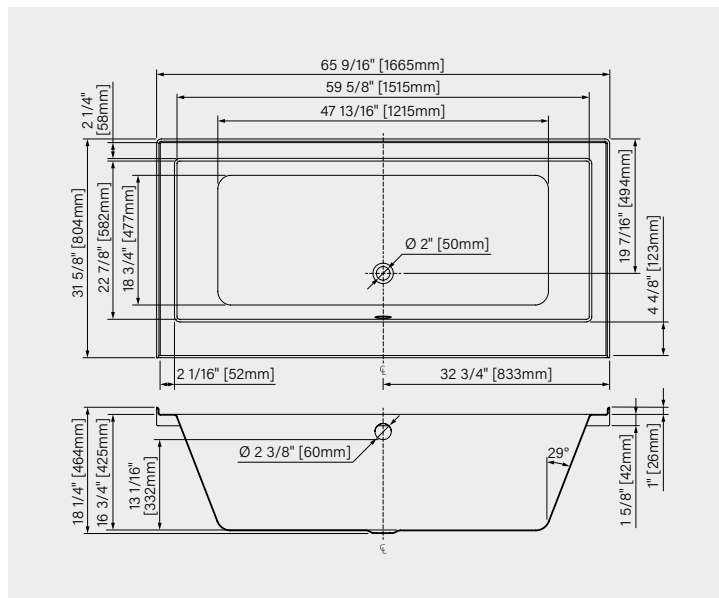

CAPACITY:

59 US gal - 223L

Web product sheet