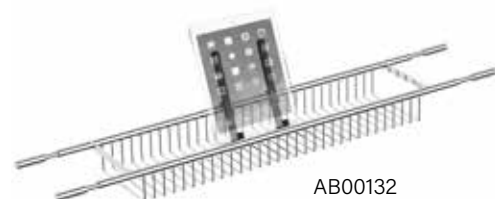

BATHTUB CADDY

AB00132

Stainless steel bathtub caddy **$400**