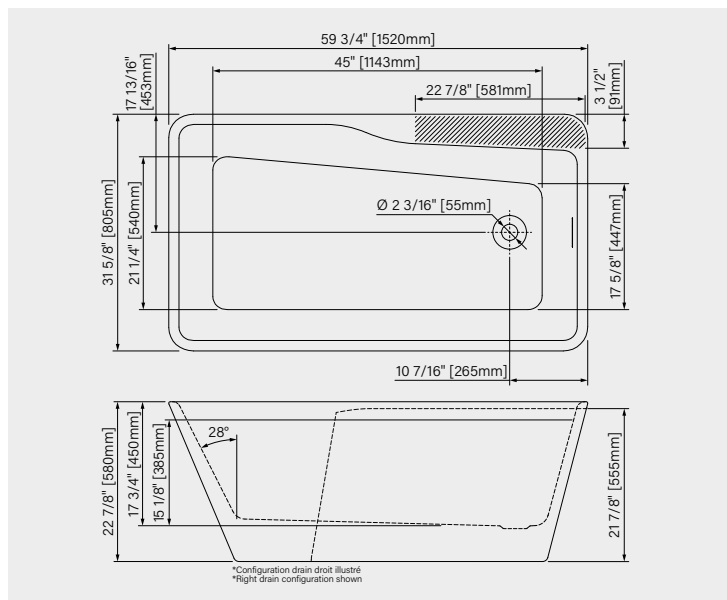

**DIMENSIONS:**

59 3/4" x 31 5/8" x 22 7/8"  
1520mm x 805mm x 580mm

**IMMERSION POINT:**

15 1/8" - 385mm

**CAPACITY:**

71 US gal - 267L

Web product sheet

### DIMENSIONS:

67" x 31 3/4" x 23 3/8"  
 1700mm x 807mm x 600mm