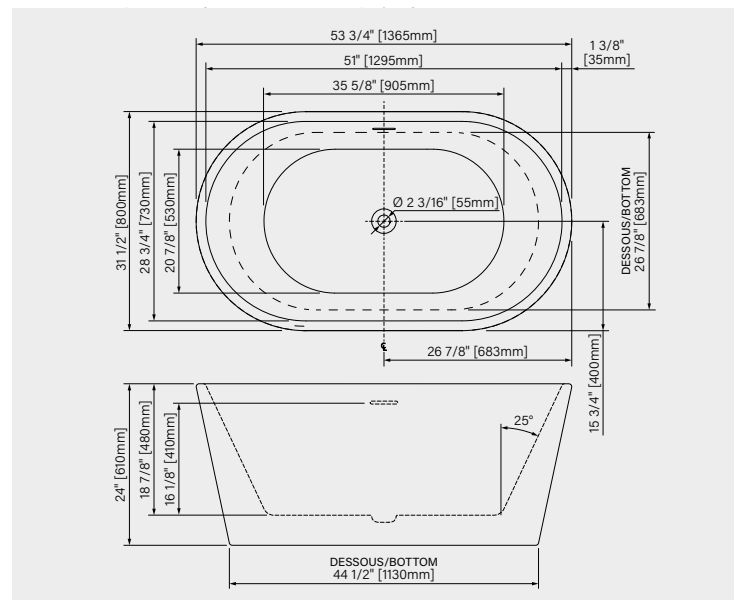

CAPACITY:

63 US gal - 238L

Web product sheet

Don't forget your freestanding bathtub installation kit !

AB00045..... $255