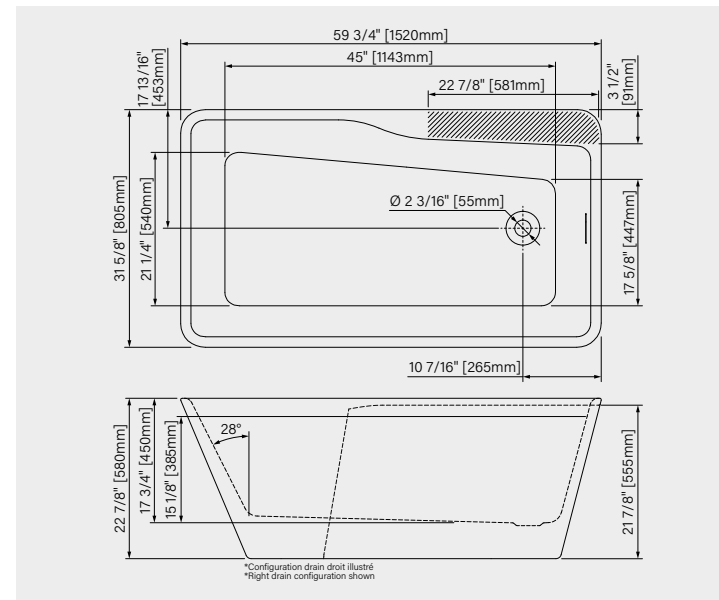

REPLACE «\_» WITH: L = LEFT DRAIN • R = RIGHT DRAIN

**DIMENSIONS:**

59 3/4" x 31 5/8" x 22 7/8"  
1520mm x 805mm x 580mm

**IMMERSION POINT:**

15 1/8" - 385mm

**CAPACITY:**

71 US gal - 267L

Web product sheet

### DIMENSIONS:

67" x 31 3/4" x 23 3/8"  
 1700mm x 807mm x 600mm

### DIMENSIONS:

60" x 30 11/16" x 23 5/8"  
 1524mm x 780mm x 600mm