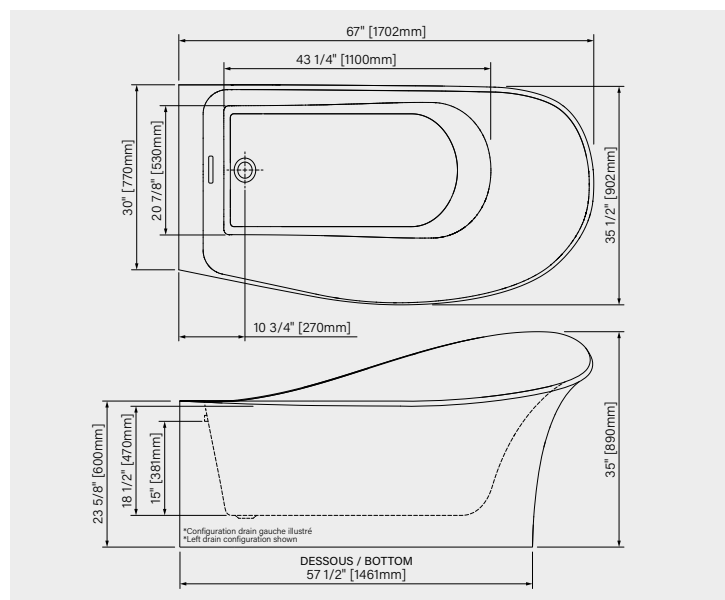

CAPACITY:

63.5 US gal - 240L

Web product sheet

Don't forget your freestanding bathtub installation kit !

AB00045..... $255