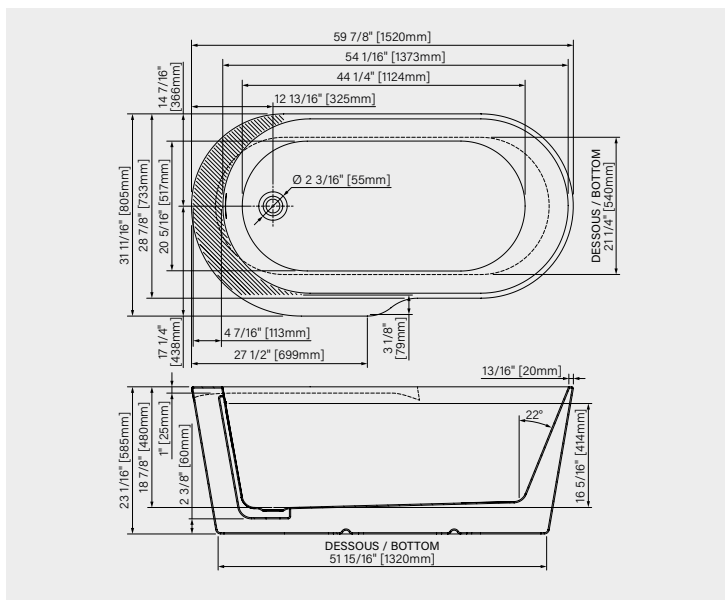

CAPACITY:

63 US gal - 238L

Web product sheet

Don't forget your freestanding bathtub installation kit !

AB00045..... $255