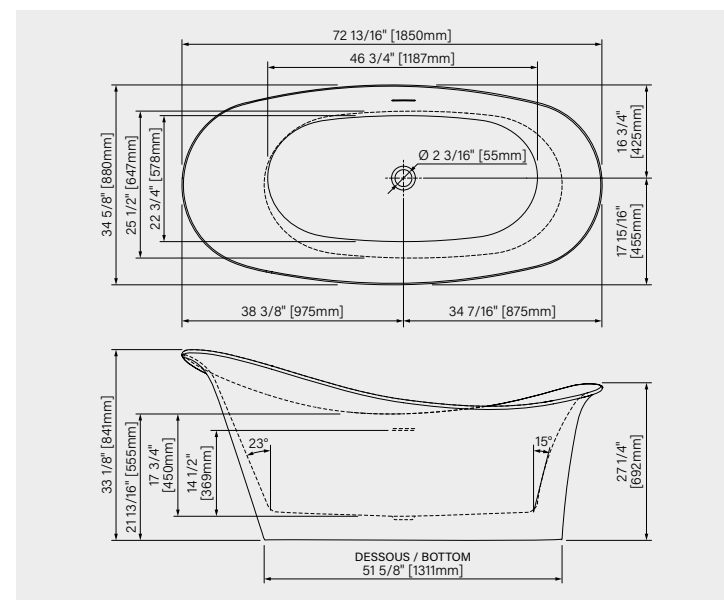

CAPACITY:

63.5 US gal - 240L

Web product sheet

Don't forget your freestanding bathtub installation kit !

AB00045..... $255