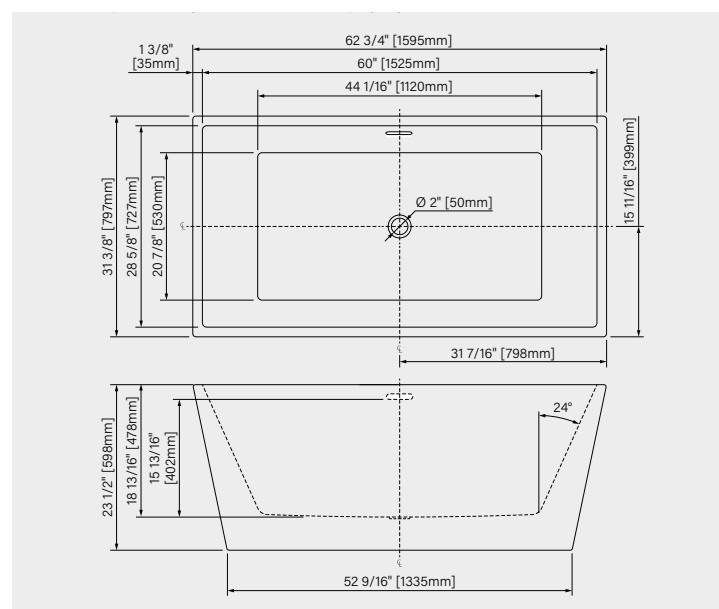

CAPACITY:

83 US gal - 314L

Web product sheet

Don't forget your freestanding bathtub installation kit !

AB00045..... $255