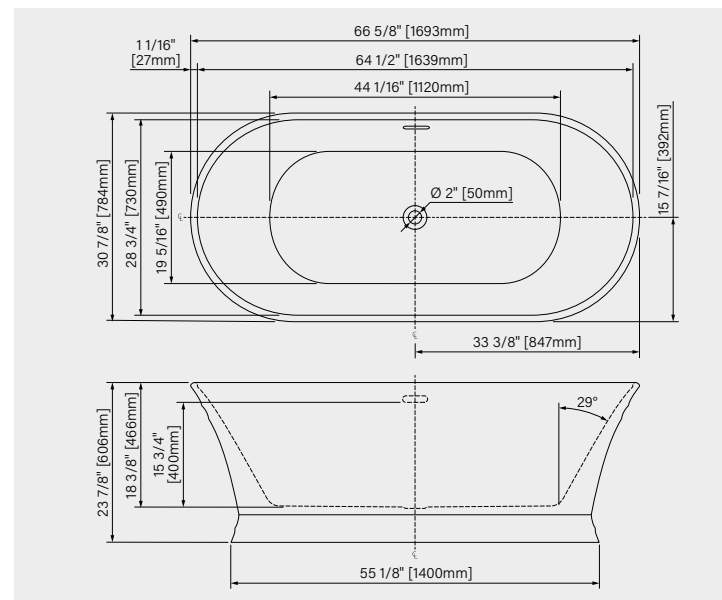

**DIMENSIONS:**

62 5/8" x 29 11/16" x 29 15/16"  
1590mm x 755mm x 760mm

**IMMERSION POINT:**

14 7/16" - 366mm

**CAPACITY:**

62 US gal - 234L

Web product sheet

66 5/8" x 30 7/8" x 23 7/8"  
1693mm x 784mm x 606mm

**IMMERSION POINT:**

15 3/4" - 400mm

**CAPACITY:**

75 US gal - 285L

Web product sheet

Don't forget your freestanding bathtub installation kit !

**AB00045..... \$255**

### DIMENSIONS:

67" x 31 3/4" x 23 3/8"  
 1700mm x 807mm x 600mm

### DIMENSIONS:

60" x 30 11/16" x 23 5/8"  
 1524mm x 780mm x 600mm