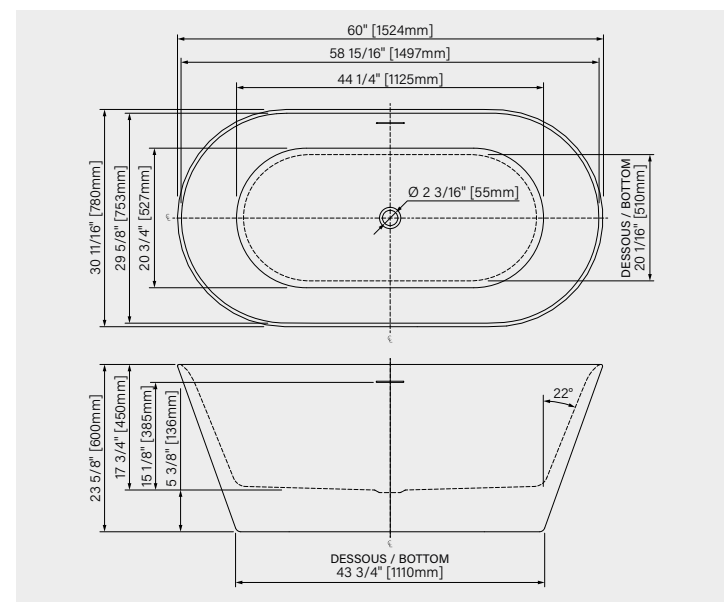

CAPACITY:

67 US gal - 254L

Web product sheet

Don't forget your freestanding bathtub installation kit !

AB00045..... $255