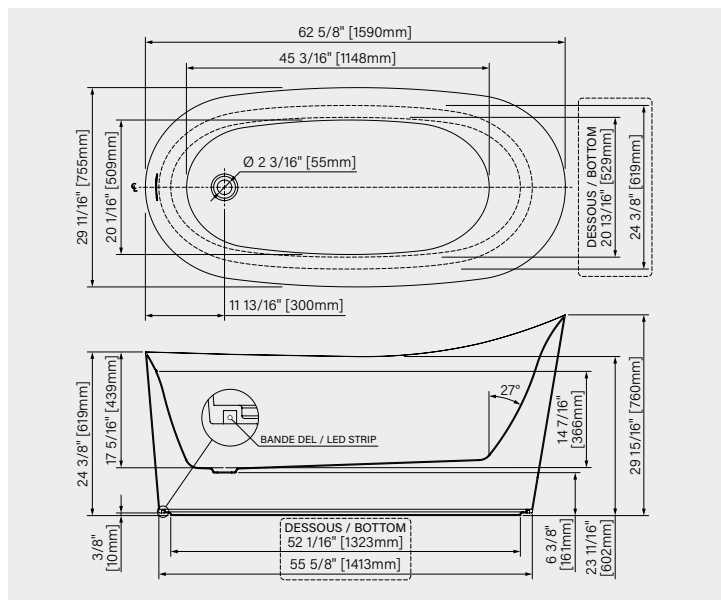

66 5/8" x 30 7/8" x 23 7/8"  
1693mm x 784mm x 606mm

**IMMERSION POINT:**

15 3/4" - 400mm

**CAPACITY:**

75 US gal - 285L

Web product sheet

Don't forget your freestanding bathtub installation kit !

**AB00045..... \$255**

### DIMENSIONS:

67" x 31 3/4" x 23 3/8"  
 1700mm x 807mm x 600mm