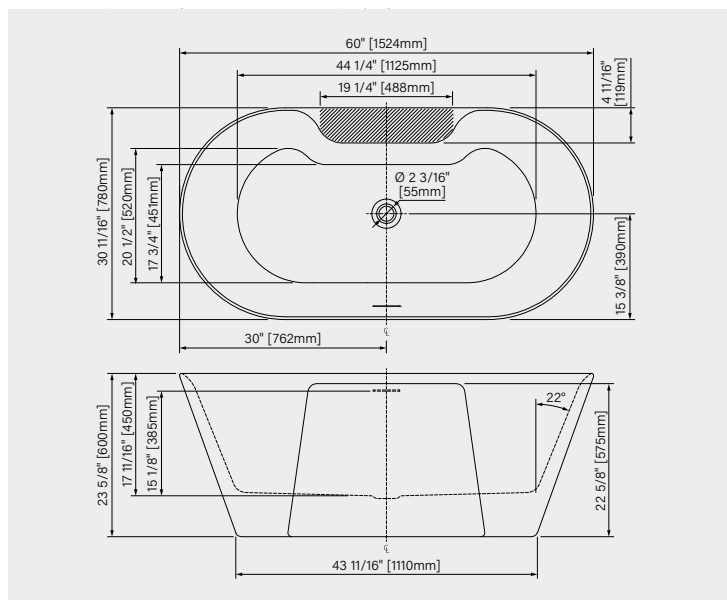

CAPACITY:

62 US gal - 236L

Web product sheet