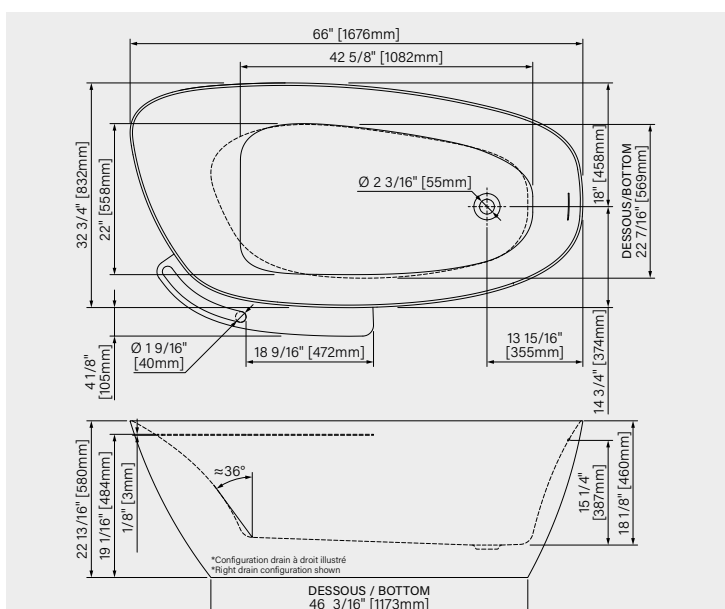

**DIMENSIONS:**

66" x 32 3/4" x 22 13/16"  
1676mm x 832mm x 580mm

**IMMERSION POINT:**

15 1/4" - 387mm

**CAPACITY:**

66 US gal - 249L

Web product sheet

**ALYA**