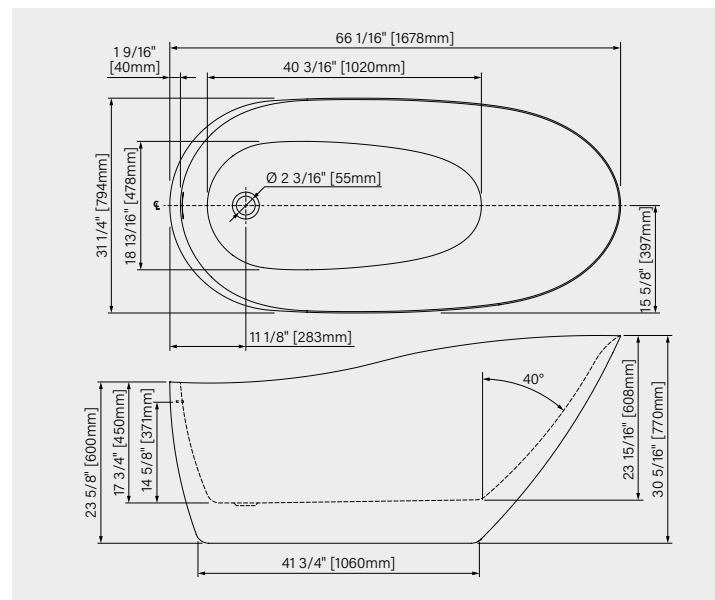

CAPACITY:

59 US gal - 225L

Web product sheet

Don't forget your freestanding bathtub installation kit !

AB00045..... $255