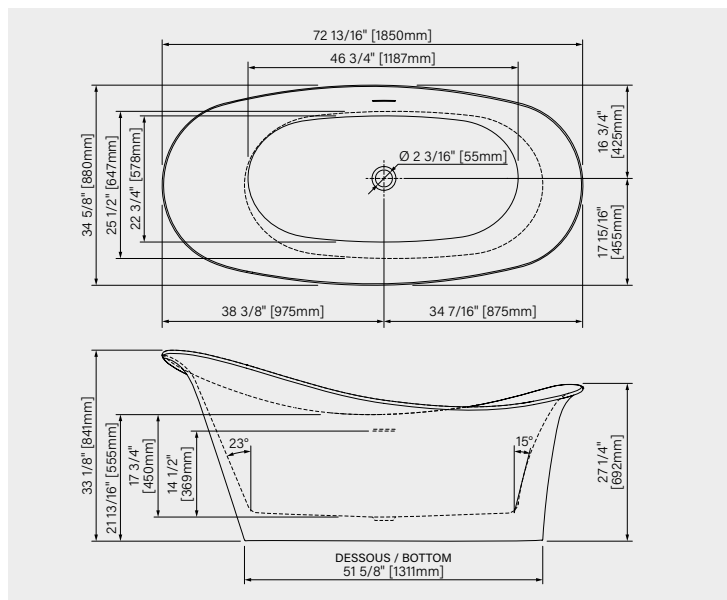

CAPACITY:

63.5 US gal - 240L

Web product sheet