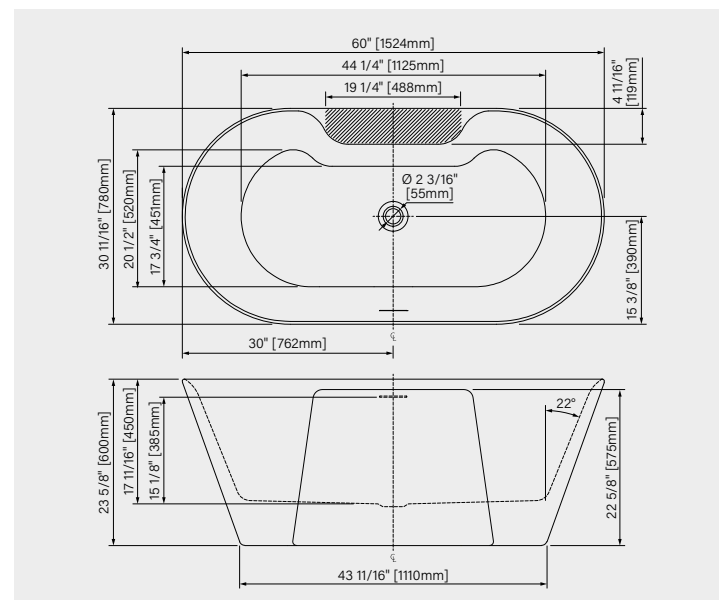

CAPACITY:

62 US gal - 236L

Web product sheet

Don't forget your freestanding bathtub installation kit !

AB00045..... $255