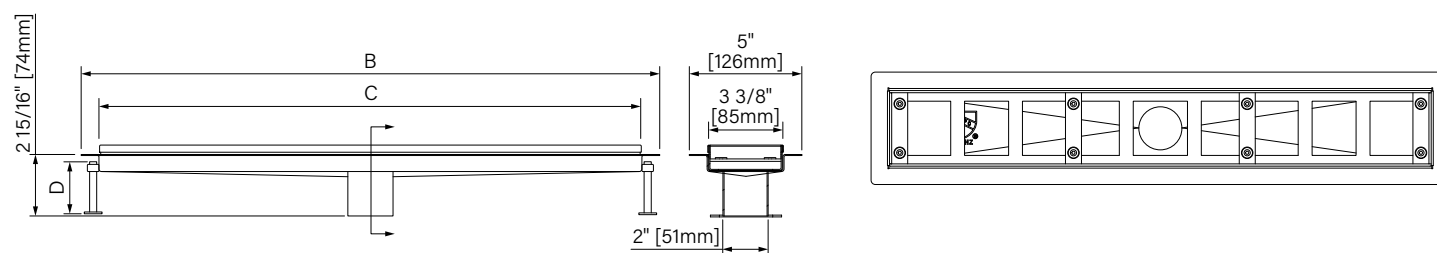

Caniveau

	24"	26"	30"	36"	42"	48"	54"	60"	66"
B	25 5/8" 650mm	27 5/8" 701mm	31 5/8" 803mm	37 5/8" 955mm	43 5/8" 1108mm	49 5/8" 1260mm	55 5/8" 1412mm	61 5/8" 1565mm	67 5/8" 1717mm
C	24" 609mm	26" 660mm	30" 762mm	36" 914mm	42" 1067mm	48" 1219mm	54" 1371mm	60" 1524mm	66" 1676mm
D	1 3/8" 34mm	2 1/4" 58mm	**PATTES AJUSTABLES						

Couplage de membrane en ABS

Dimensions

G1	ø 6 1/4" (ø 160mm)
G2	ø 1 15/16" (ø 50mm)
G3	ø 2 3/8" (ø 60mm)
G4	ø 3" (ø 76mm)

Raccord d'union

Dimensions

H1	ø 2 1/16" (ø 53mm)
H2	ø 2 3/16" (ø 55mm)
H3	ø 2 5/16" (ø 58mm)