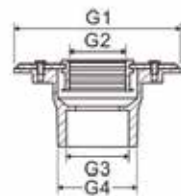

Couplage de membrane en ABS

Dimensions

G1	ø 6 1/4" (ø 160mm)
G2	ø 1 15/16" (ø 50mm)
G3	ø 2 3/8" (ø 60mm)
G4	ø 3" (ø 76mm)