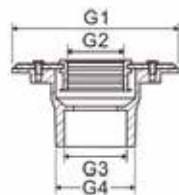

Couplage de membrane en ABS

Dimensions

G1	ø 6 1/4" (ø 160mm)
G2	ø 1 15/16" (ø 50mm)
G3	ø 2 3/8" (ø 60mm)
G4	ø 3" (ø 76mm)