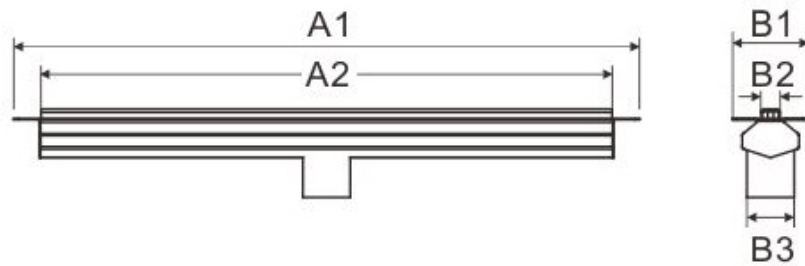

SPÉCIFICATIONS DRAINS MINIMALISTES

Grille et caniveau

Dimensions	A1	A2	B1	B2	B3
24"	26 1/8" (664mm)	24" (609mm)	3 1/8" (79mm)	5/8" (19mm)	ø 2" (ø 51mm)
26"	28 1/8" (715mm)	26" (660mm)	3 1/8" (79mm)	5/8" (19mm)	ø 2" (ø 51mm)
30"	32 1/8" (816mm)	30" (762mm)	3 1/8" (79mm)	5/8" (19mm)	ø 2" (ø 51mm)
36"	38 1/8" (969mm)	36" (914mm)	3 1/8" (79mm)	5/8" (19mm)	ø 2" (ø 51mm)
42"	44 1/8" (1121mm)	42" (1067mm)	3 1/8" (79mm)	5/8" (19mm)	ø 2" (ø 51mm)
48"	50 1/8" (1273mm)	48" (1219mm)	3 1/8" (79mm)	5/8" (19mm)	ø 2" (ø 51mm)
54"	56 1/8" (1426mm)	54" (1372mm)	3 1/8" (79mm)	5/8" (19mm)	ø 2" (ø 51mm)
60"	62 1/8" (1578mm)	60" (1524mm)	3 1/8" (79mm)	5/8" (19mm)	ø 2" (ø 51mm)
66"	68 1/8" (1730mm)	66" (1676mm)	3 1/8" (79mm)	5/8" (19mm)	ø 2" (ø 51mm)

Couplage de membrane en ABS

Dimensions

G1	ø 6 1/4" (ø 160mm)
G2	ø 1 15/16" (ø 50mm)
G3	ø 2 3/8" (ø 60mm)
G4	ø 3" (ø 76mm)

Raccord d'union

Dimensions

H1	ø 2 1/16" (ø 53mm)
H2	ø 2 3/16" (ø 55mm)
H3	ø 2 5/16" (ø 58mm)