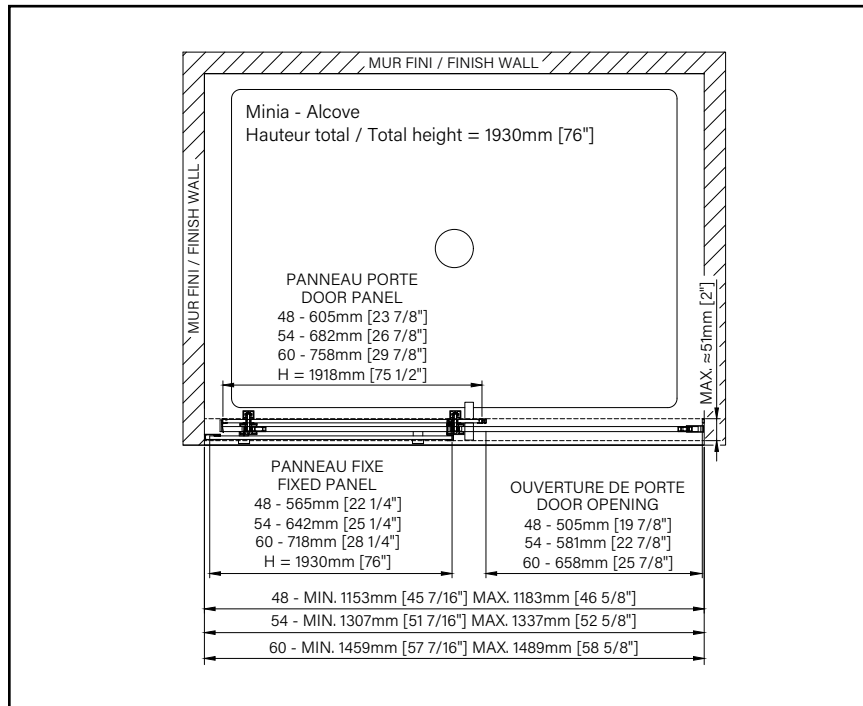

2 Polished chrome 7 Matte black

MINIA

CLEAR GLASS - ALCOVE

ZAFE

Protect your shower glass with 7 Zafe pattern options!

To do this, use product code DOP and complete your order form!

Please refer to the Inspira glass order form to customize according to your preferences.

inspira

Print on your shower glass!!

To do this, use product code DOP and complete your order form!

Products	Price	No. of boxes	Components	Contents	Component prices
Door					
48" DMN4800ASTC_1		3	DG1148SD01	Door	$310
	● $1130		DG1148SF01	Fixed glass	$310
	● $1145		DH1248SX_0	Hardware	$510
					$525
54" DMN5400ASTC_1		3	DG1154SD01	Door	$330
	● $1195		DG1154SF01	Fixed glass	$330
	● $1215		DH1254SX_0	Hardware	$535
					$555
60" DMN6000ASTC_1		3	DG1160SD01	Door	$335
	● $1255		DG1160SF01	Fixed glass	$335
	● $1270		DH1260SX_0	Hardware	$585
					$600

SLIDING SHOWER DOOR