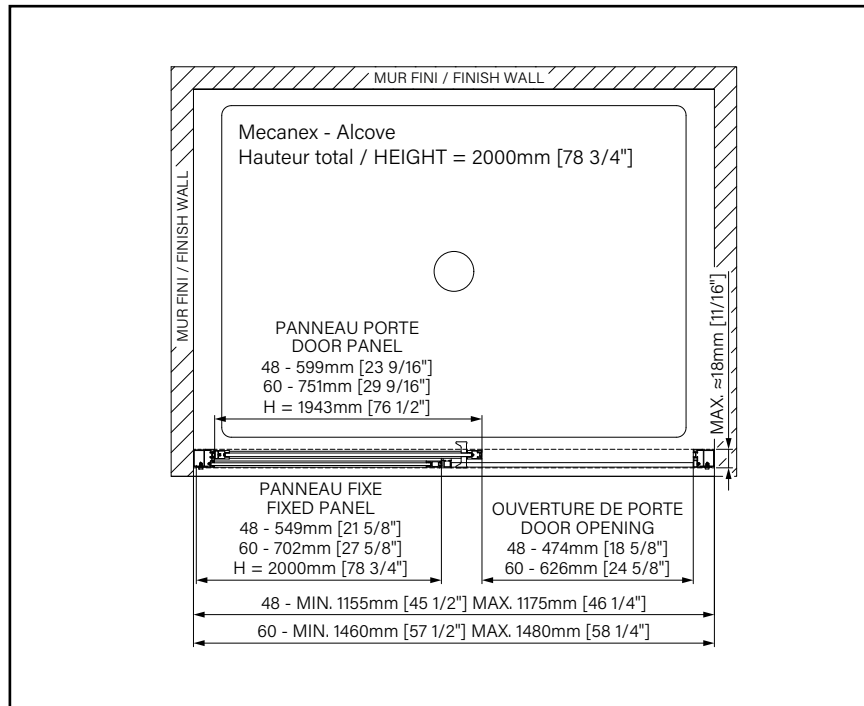

MECANEX

CLEAR GLASS - ALCOVE

G = Door on left ▪ H = Door on right

Products		Price
Door		
48"	DMC4800AST_76	$1095
60"	DMC6000AST_76	$1295