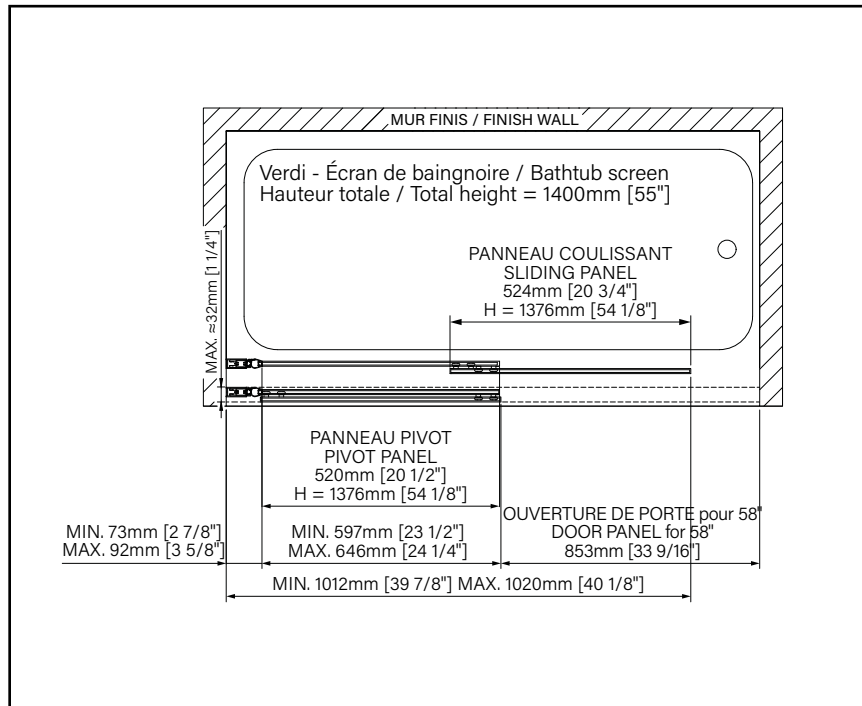

7 Matte black

Products	Price
Écran	
40" DVR4000ESTA_1	<input type="radio"/> \$690 <input checked="" type="radio"/> \$720

8mm
5/16"

Zitta
Clean

VISTA

PIVOT BATHTUB SCREEN

Height of 55" (1400mm)

Polished stainless steel towel bar