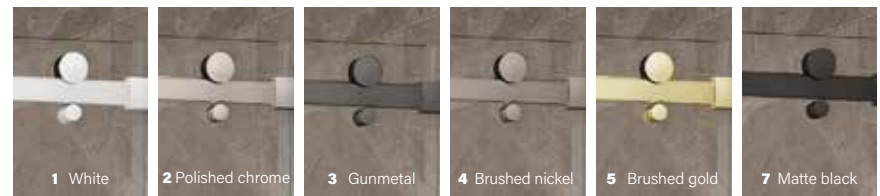

Please refer to the Inspira glass order form to customize according to your preferences.

**36
COLOUR
COMBINATIONS
AVAILABLE!**

ROLLER AND HANDLE INSERT — OPTD0200_

\$125..... \$135..... \$145

- 1 Matte white 2 Polished chrome 3 Gunmetal
4 Brushed nickel 5 Brushed gold 7 Matte black