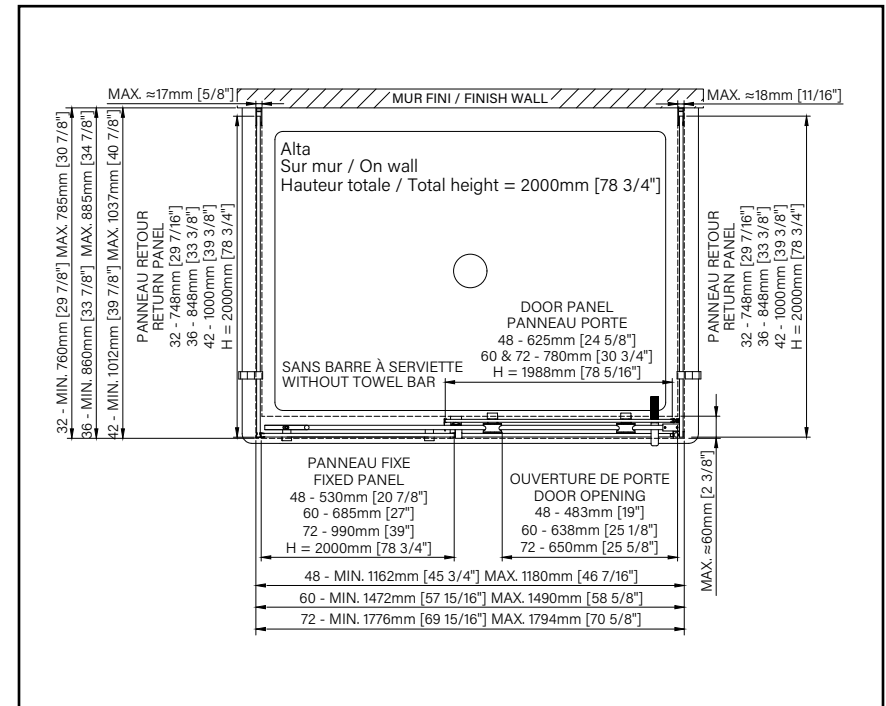

ALTA

CLEAR GLASS - ON FLAT WALL

**WITHOUT
TOWEL BAR**

2 Polished chrome **7** Matte black

ZAFE

Protect your shower glass with 7 Zafe pattern options!

To do this, use product code DOP and complete your order form!

inspira

Print on your shower glass!!

To do this, use product code DOP and complete your order form!

Please refer to the Inspira glass order form to customize according to your preferences.

Products	Price	No. of boxes	Components	Contents	Component prices
Door					
48" DL14800WSTC_1		3	DG0248SD01	Door	$345
	● $1340		DG0248SFX1	Fixed glass	$345
	● $1355		DH1648SW_0	Hardware	$650
					$665
60" DL16000WSTC_1		3	DG0260SD01	Door	$380
	● $1470		DG0260SFX1	Fixed glass	$380
	● $1485		DH1660SW_0	Hardware	$710
					$725
72" DL17200WSTC_1		3	DG0260SD01	Door	$380
	● $1590		DG0272SFX1	Fixed glass	$430
	● $1640		DH1672SW_0	Hardware	$780
					$830
Return					
32" DL23200PSTX_1		2	DG0232RX01	Return	$340
	● $445		DH0201RX_0	Hardware	$105
	● $455				$115
36" DL23600PSTX_1		2	DG0236RX01	Return	$365
	● $470		DH0201RX_0	Hardware	$105
	● $480				$115
42" DL24200PSTX_1		2	DG0242RX01	Return	$430
	● $535		DH0201RX_0	Hardware	$105
	● $545				$115