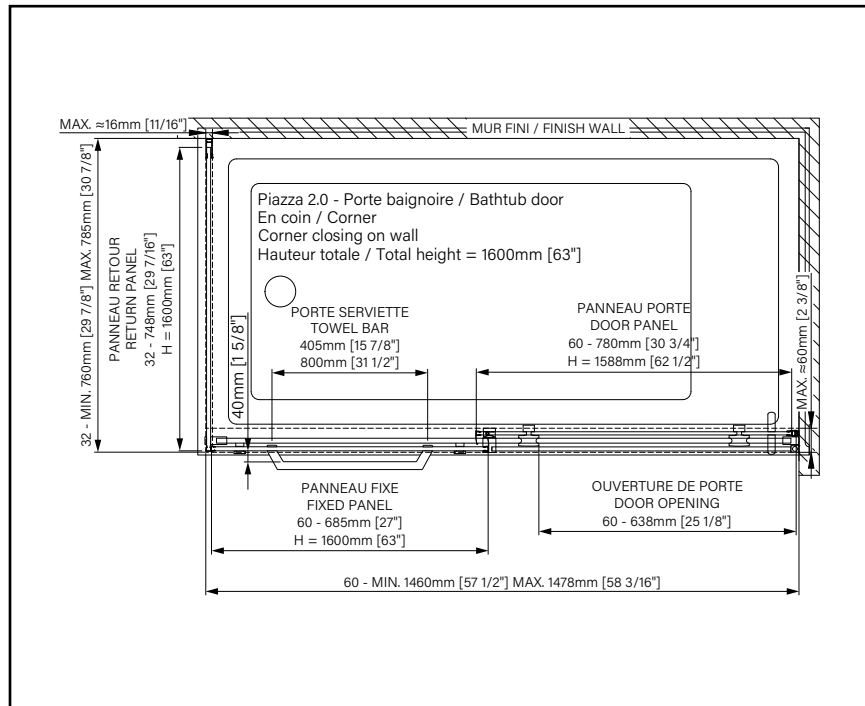

1 Matte white 2 Polished chrome 7 Matte black

PIAZZA 2.0

CLEAR GLASS - CORNER BATHTUB DOOR, CLOSING ON WALL

ZAFE

Protect your shower glass with 7 Zafe pattern options!

To do this, use product code DOP and complete your order form!