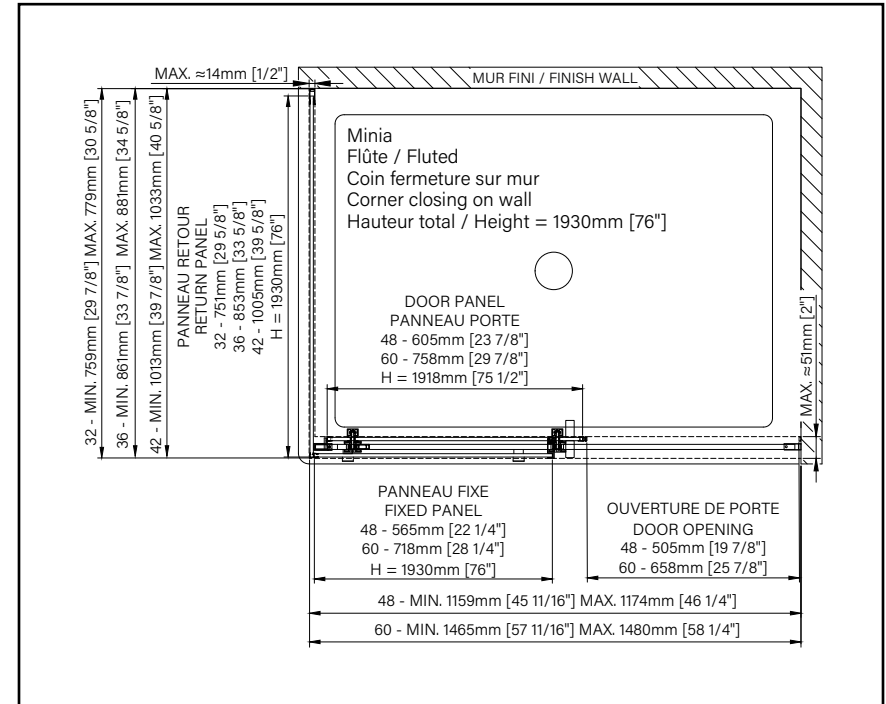

Products	Price	No. of boxes	Components	Contents	Component prices
Door					
48" DMN4800WST	$1160	3	DG1148SD	Door	$325
	$1175		DG1148SF03	Fixed glass	$325
			DH1248SW	Hardware	$510
					$525
60" DMN6000WST	$1305	3	DG1160SD	Door	$360
	$1320		DG1160SF03	Fixed glass	$360
			DH1260SW	Hardware	$585
					$600
Return					
32" DMN3200PST	$525	2	DG1132RX	Return	$395
	$540		DH1101RX	Hardware	$130
					$145
36" DMN3600PST	$550	2	DG1136RX	Return	$420
	$565		DH1101RX	Hardware	$130
					$145
42" DMN4200PST	$575	2	DG1142RX	Return	$445
	$590		DH1101RX	Hardware	$130
					$145

IF ORDERING BY PRODUCT

Use the code **G** (left) or **H** (right) in 1st.

Use the code **2** (chrome) or **7** (matte black) in 2nd.

IF ORDERING BY COMPONENT

Use the code **L** (left) or **R** (right) for the «door» component.

Use the code **2** (chrome) or **7** (matte black) for the «Hardware» component