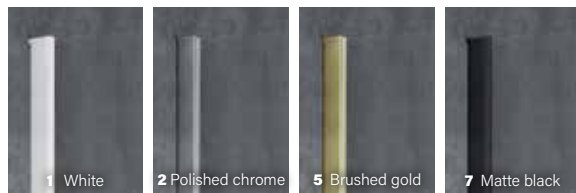

ZAFE

Protect your shower glass with 7 Zafe pattern options!

To do this, use product code DOP and complete your order form!

inspira

Print on your shower glass!!

To do this, use product code DOP and complete your order form!

Please refer to the Inspira glass order form to customize according to your preferences.