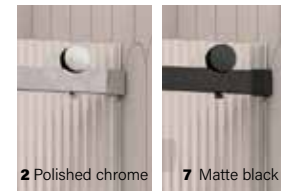

VAIA

FLUTED GLASS - IN CORNER, CLOSING ON RETURN

2 Polished chrome 7 Matte black

2 Polished chrome

7 Matte black

Products	Price	No. of boxes	Components	Contents	Component prices
Door					
48" DVI4800AST	$1160	3	DG1148SD	Door	$325
	$1175		DG1148SF03	Fixed glass	$325
			DH1148SX	Hardware	$510
					$525
60" DVI6000AST	$1305	3	DG1160SD	Door	$360
	$1320		DG1160SF03	Fixed glass	$360
			DH1160SX	Hardware	$585
					$600
Return					
32" DVI3200PST	$525	2	DG1132RX	Return	$395
	$540		DH1101RX	Hardware	$130
					$145
36" DVI3600PST	$550	2	DG1136RX	Return	$420
	$565		DH1101RX	Hardware	$130
					$145
42" DVI4200PST	$575	2	DG1142RX	Return	$445
	$590		DH1101RX	Hardware	$130
					$145

IF ORDERING BY PRODUCT

Use the code G (left) or H (right) in 1st _ .
Use the code 2 (chrome) or 7 (matte black) in 2nd .

IF ORDERING BY COMPONENT

Use the code L (left) or R (right) for the «door» component.
Use the code 2 (chrome) or 7 (matte black) for the «Hardware» component