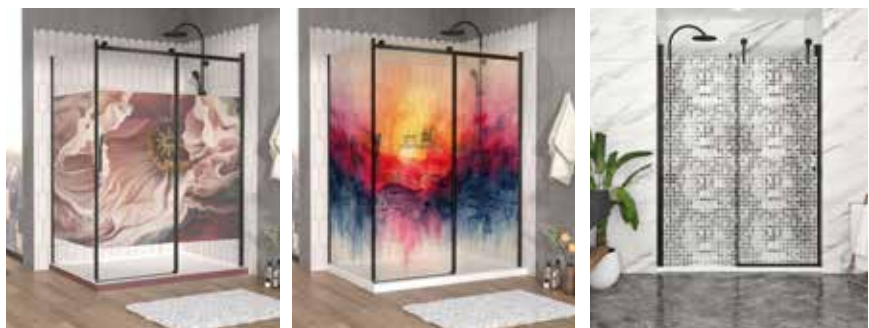

Mirror for shelf \$25

PA010207

Wall profile for shelf 78 3/4" \$95

ZAFE

Apply a film to the glass for superior protection.

ZAFE CLEAR\$25

ZAFE WITH PATTERN\$125

The price is per panel