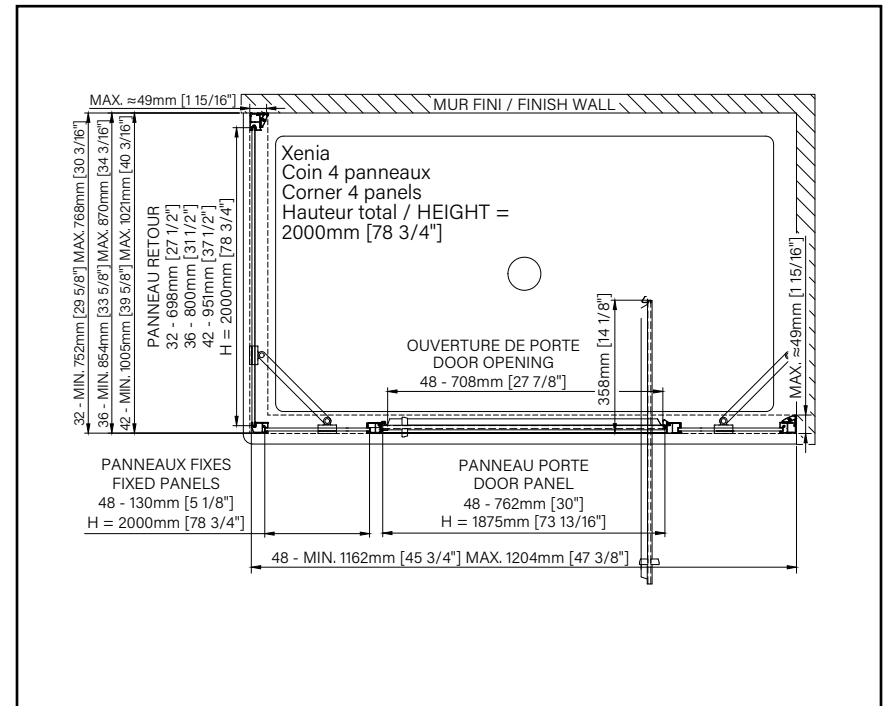

XENIA

CLEAR GLASS - IN CORNER WITH CENTERED DOOR

Web product sheet

PIVOT AND SLIDING MECHANISM

Products

Price

Door

48" DXN4800ASTC22 **$1345**

Return

32" DXN3200PSTX21 **$450**

36" DXN3600PSTX21 **$475**

42" DXN4200PSTX21 **$525**