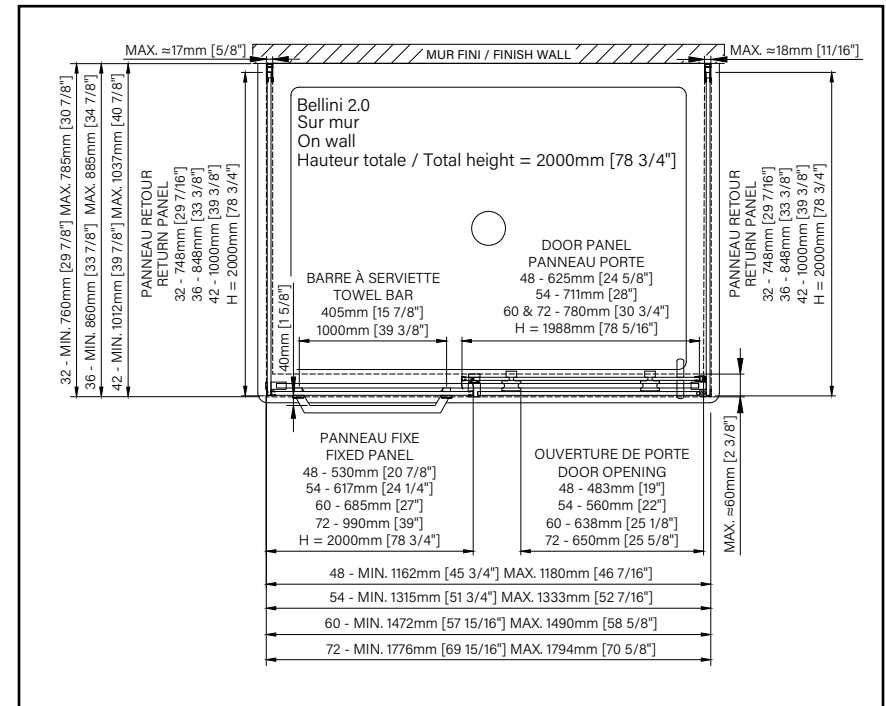

Products	Price	No. of boxes	Components	Contents	Component prices
Door					
48" DB24800WSTC_1		3	DG0248SD01	Door	$345
	$1280		DG0248SF01	Fixed glass	$345
	$1295		DH0248SW_0	Hardware	$590
	$1445				$605
					$755
54" DB25400WSTC_1		3	DG0254SD01	Door	$355
	$1335		DG0254SF01	Fixed glass	$355
	$1350		DH0254SW_0	Hardware	$625
	$1475				$640
					$765
60" DB26000WSTC_1		3	DG0260SD01	Door	$380
	$1405		DG0260SF01	Fixed glass	$380
	$1420		DH0260SW_0	Hardware	$645
	$1570				$660
					$810
72" DB27200WSTC_1		3	DG0260SD01	Door	$380
	$1520		DG0272SF01	Fixed glass	$430
	$1570		DH0272SW_0	Hardware	$710
	$1675				$760
					$865
Return					
32" DB23200PSTX_1		2	DG0232RX01	Return	$340
	$445		DH0201RX_0	Hardware	$105
	$455				$115
	$555				$215
36" DB23600PSTX_1		2	DG0236RX01	Return	$365
	$470		DH0201RX_0	Hardware	$105
	$480				$115
	$580				$215
42" DB24200PSTX_1		2	DG0242RX01	Return	$430
	$535		DH0201RX_0	Hardware	$105
	$545				$115
	$645				$215

ZAFE

Protect your shower glass with 7 Zafe pattern options!

To do this, use product code DOP and complete your order form!

inspira

Print on your shower glass!!

To do this, use product code DOP and complete your order form!

Please refer to the Inspira glass order form to customize according to your preferences.