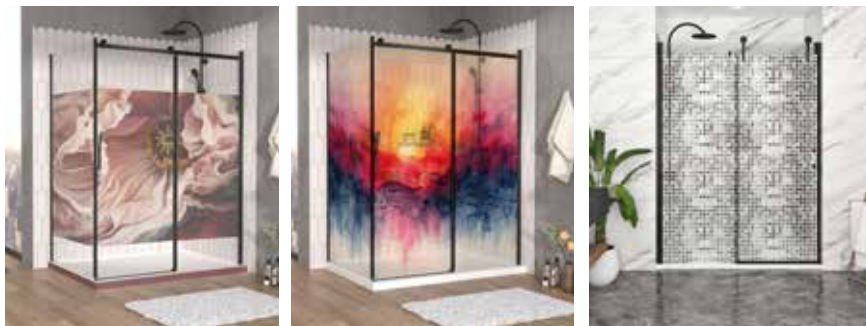

Storage shelf \$125

AS005807

Towel rack shelf \$125

AS005900

Mirror for shelf \$25

PA010207

Wall profile for shelf 78 3/4" \$95

INSPIRA GLASS CUSTOMIZATION