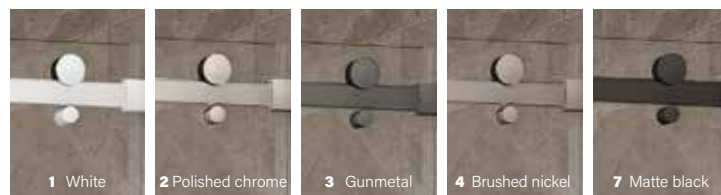

ZAFE

Protect your shower glass with 7 Zafe pattern options!

To do this, use product code DOP and complete your order form!

inspira

Print on your shower glass!!

To do this, use product code DOP and complete your order form!

Please refer to the Inspira glass order form to customize according to your preferences.