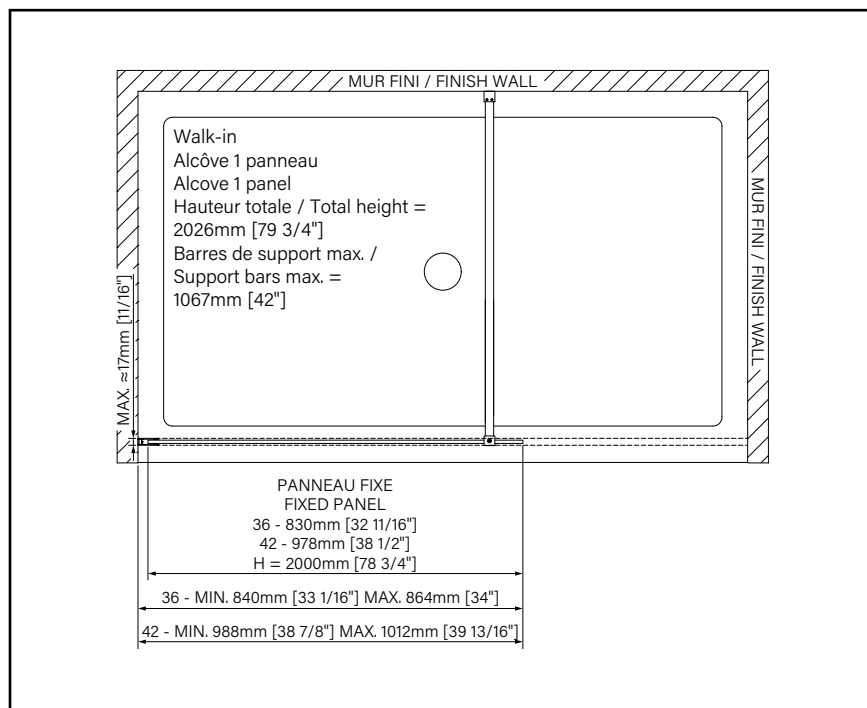

- 1 Matte white
- 2 Polished chrome
- 5 Brushed gold
- 7 Matte black

WALK-IN

CLEAR GLASS - ALCOVE