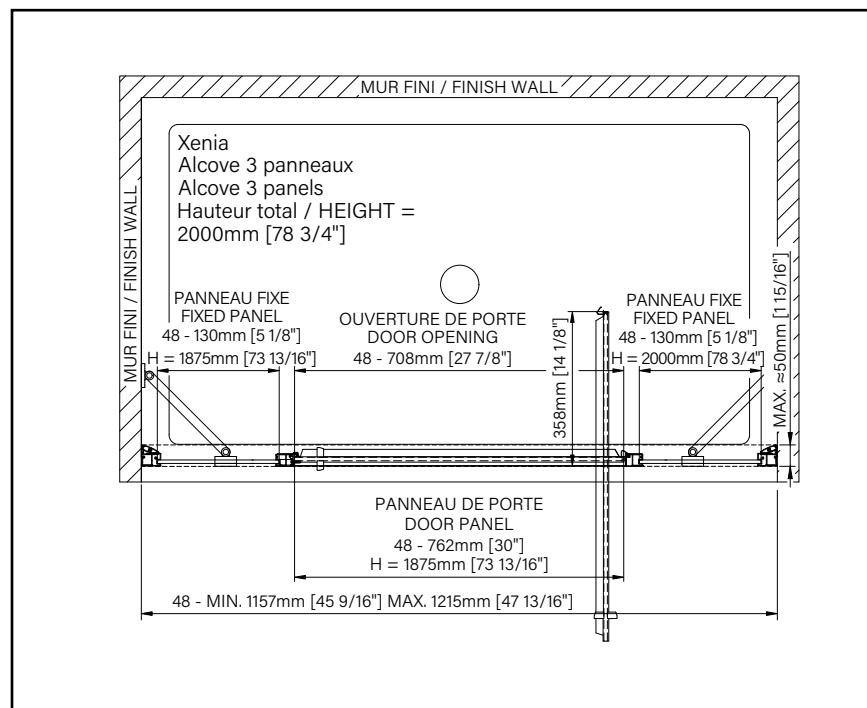

Web product sheet