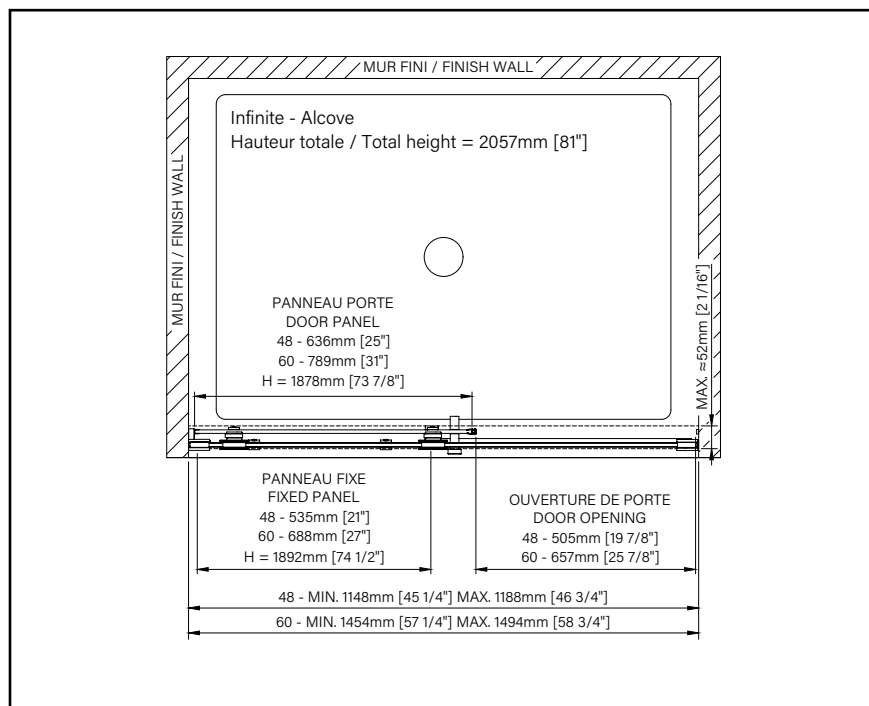

2 Polished chrome 7 Matte black

INFINITE

CLEAR GLASS - ALCOVE

ZAFE

Protect your shower glass with 7 Zafe pattern options!
Use product code DOP and complete your order form.

Products	Price	No. of boxes	Components	Contents	Component prices
Door					
48" DIF4800ASTC_1		3	DG1348SD01	Door	$300
	● $1195		DG1348SF01	Fixed glass	$300
	● $1245		DH1348SX_0	Hardware	$595
					$645 ●
60" DIF6000ASTC_1		3	DG1360SD01	Door	$325
	● $1295		DG1360SF01	Fixed glass	$325
	● $1345		DH1360SX_0	Hardware	$645
					$695 ●

SLIDING
SHOWER DOOR