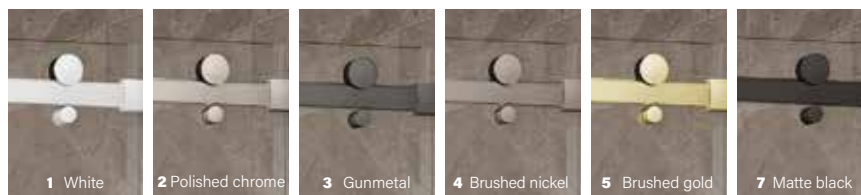

ZAFE

Protect your shower glass with 7 Zafe pattern options!

To do this, use product code DOP and complete your order form!

Please refer to the Inspira glass order form to customize according to your preferences.

inspira

Print on your shower glass!!

To do this, use product code DOP and complete your order form!

36
COLOUR
COMBINATIONS
AVAILABLE!