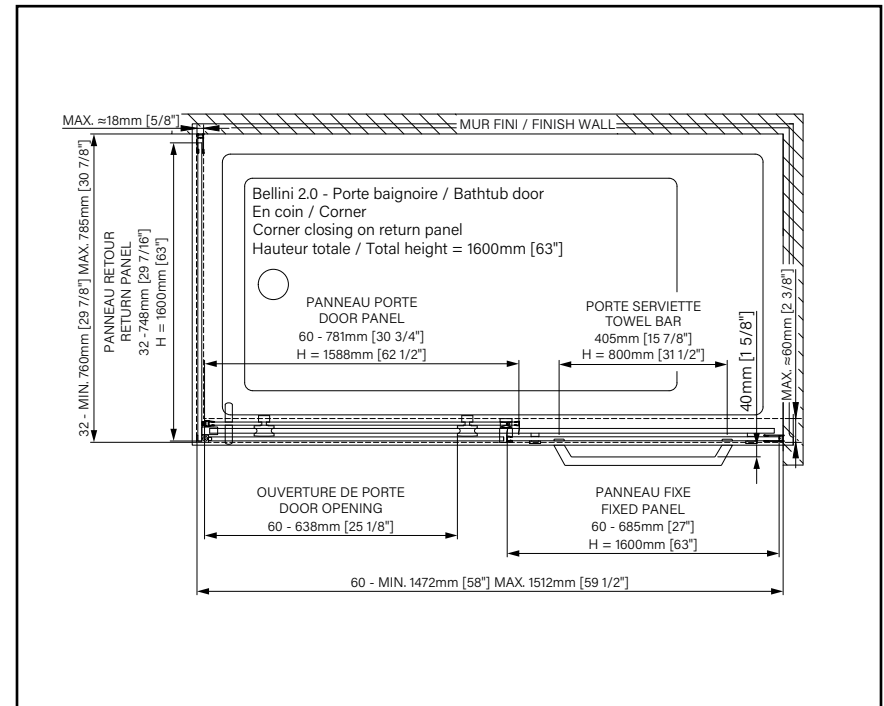

BELLINI 2.0

CLEAR GLASS - CORNER BATHTUB DOOR, CLOSING ON RETURN.

1 Matte white

2 Polished chrome 3 Gunmetal

4 Brushed nickel

7 Matte black

	Products	Price	No. of boxes	Components	Contents	Component prices
Door	60" DB26000BSTC_1		3	DG0260BD01	Door	$320
		$1280		DG0260BF01	Fixed glass	$320
		$1295		DH0260BX_0	Hardware	$640
						$655
Return	32" DB23200BSTX_1		2	DG0232BX01	Return	$250
		$350		DH0201BX_0	Hardware	$100
		$375				$125

ZAFE

Protect your shower glass with 7 Zafe pattern options!

To do this, use product code DOP and complete your order form!

inspira

Print on your shower glass!!

To do this, use product code DOP and complete your order form!

Please refer to the Inspira glass order form to customize according to your preferences.