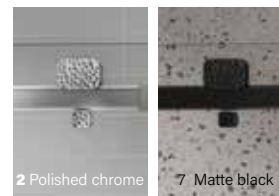

Products	Price	No. of boxes	Components	Contents	Component prices
Door					
48" DS14800ASTC_1		3	DG0248SD01	Door	$345
	● $1455		DG0248SFX1	Fixed glass	$345
	● $1470		DH1748SX_0	Hardware	$765
					$780
60" DS16000ASTC_1		3	DG0260SD01	Door	$380
	● $1600		DG0260SFX1	Fixed glass	$380
	● $1615		DH1760SX_0	Hardware	$840
					$855
72" DS17200ASTC_1		3	DG0260SD01	Door	$380
	● $1735		DG0272SFX1	Fixed glass	$430
	● $1750		DH1772SX_0	Hardware	$925
					$940
Return					
32" DS23200PSTX_1		2	DG0232RX01	Return	$340
	● $445		DH0201RX_0	Hardware	$105
	● $455				$115
36" DS23600PSTX_1		2	DG0236RX01	Return	$365
	● $470		DH0201RX_0	Hardware	$105
	● $480				$115
42" DS24200PSTX_1		2	DG0242RX01	Return	$430
	● $535		DH0201RX_0	Hardware	$105
	● $545				$115