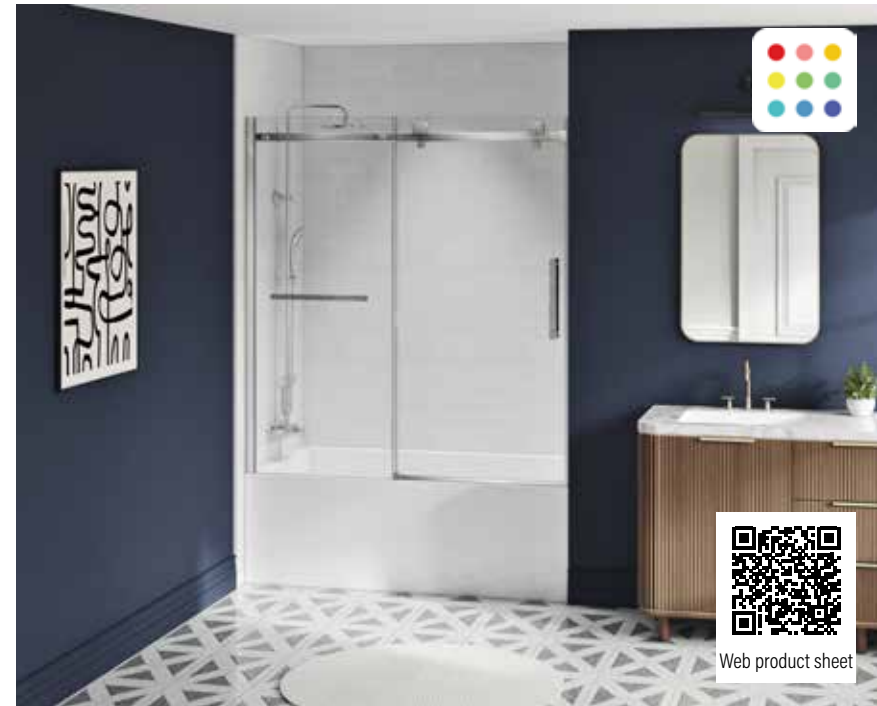

2 Polished chrome 7 Matte black

STILE

CLEAR GLASS - ALCOVE BATHTUB DOOR