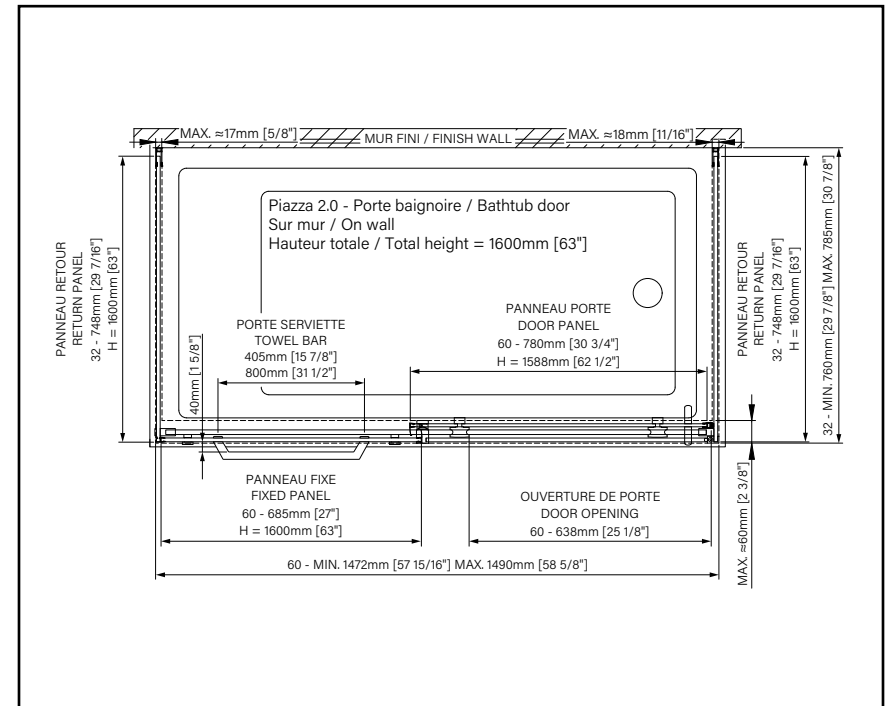

Products	Price	No. of boxes	Components	Contents	Component prices
Door					
60" DP26000VSTC_1		3	DG0260BD01	Door	$320
	● $1280		DG0260BF01	Fixed glass	$320
	○ ● $1295		DH0360BW_0	Hardware	$640
					$655
Return					
32" DP23200BSTX_1		2	DG0232BX01	Return	$250
	● $350		DH0201BX_0	Hardware	$100
	○ ● $375				$125

ZAFE

Protect your shower glass with 7 Zafe pattern options!

To do this, use product code DOP and complete your order form!

inspira

Print on your shower glass!!

To do this, use product code DOP and complete your order form!

Please refer to the Inspira glass order form to customize according to your preferences.