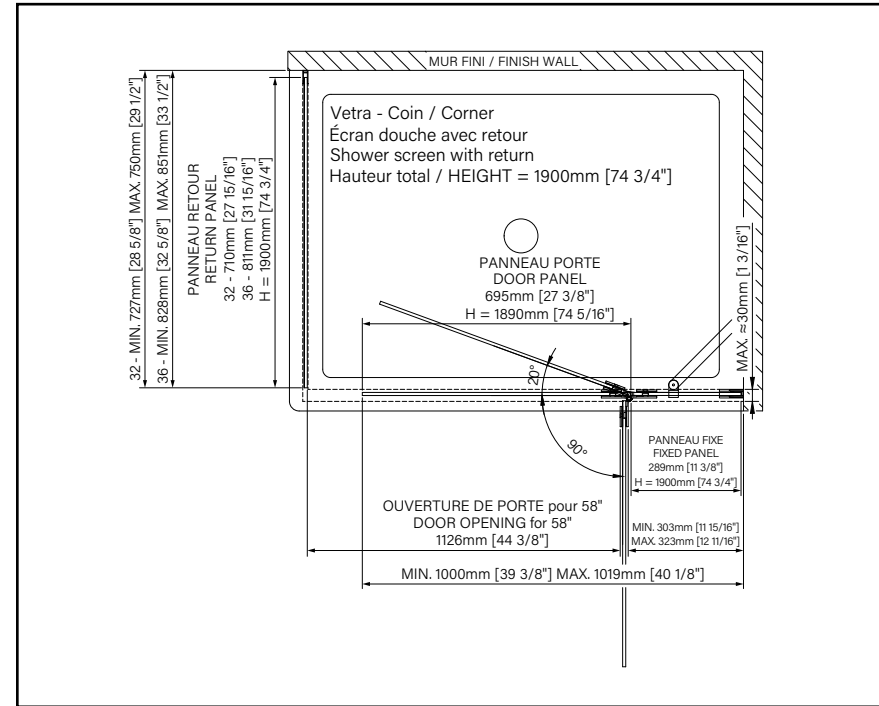

Products	Price

Écran

40" DVT4000DSTA21	$795

Return

32" DVT3200PSTX21	$475

36" DVT3600PSTX21	$500