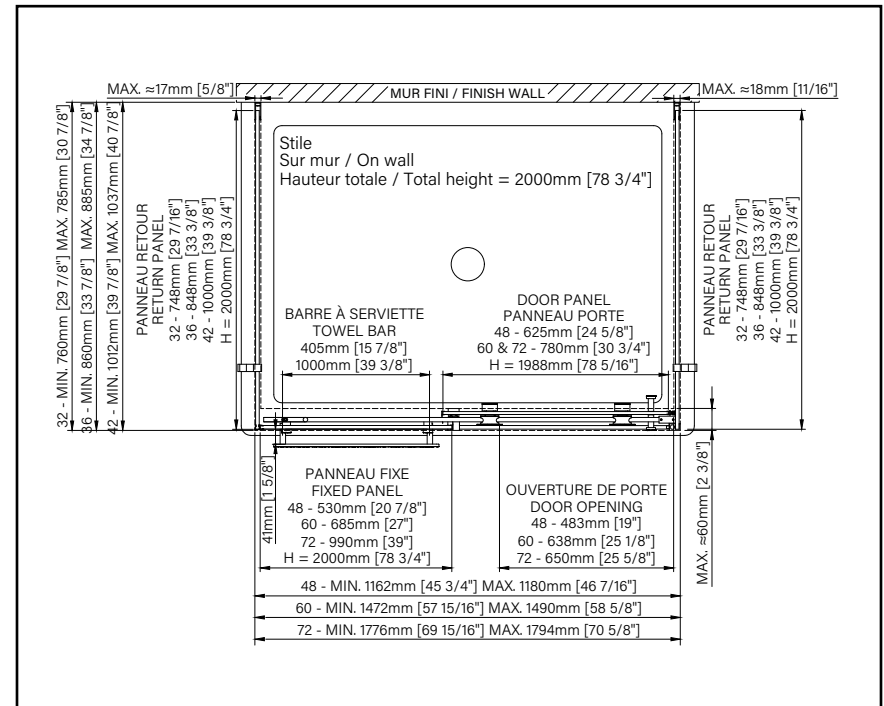

STILE

CLEAR GLASS - ON FLAT WALL

2 Polished chrome 7 Matte black

Web product sheet

For a flat wall configuration, order **TWO RETURN PANELS**

ZAFE

Protect your shower glass with 7 Zafe pattern options!

To do this, use product code DOP and complete your order form!