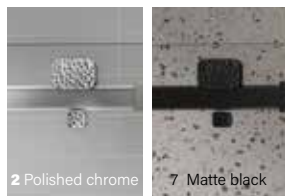

ZAFE

Protect your shower glass with 7 Zafe pattern options!

To do this, use product code DOP and complete your order form!

inspira

Print on your shower glass!!

To do this, use product code DOP and complete your order form!

Please refer to the Inspira glass order form to customize according to your preferences.