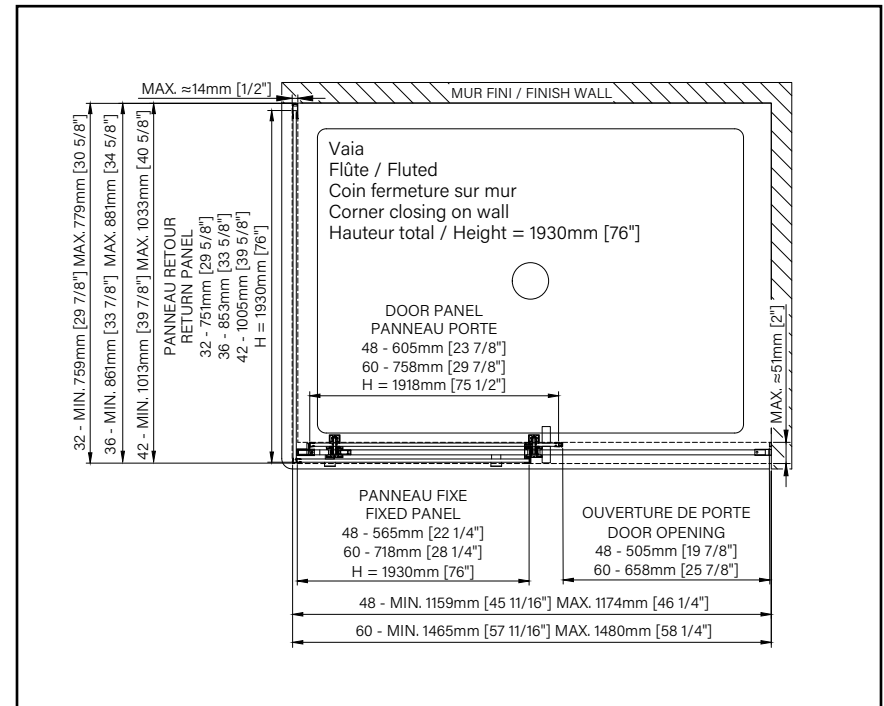

VAIA

FLUTED GLASS - IN CORNER, CLOSING ON WALL

2 Polished chrome 7 Matte black

Products	Price	No. of boxes	Components	Contents	Component prices
Door					
48" DVI4800WST	$1160	3	DG1148SD	Door	$325
	$1175		DG1148SF03	Fixed glass	$325
			DH1148SW	Hardware	$510
					$525
60" DVI6000WST	$1305	3	DG1160SD	Door	$360
	$1320		DG1160SF03	Fixed glass	$360
			DH1160SW	Hardware	$585
					$600
Return					
32" DVI3200PST	$525	2	DG1132RX	Return	$395
	$540		DH1101RX	Hardware	$130
					$145
36" DVI3600PST	$550	2	DG1136RX	Return	$420
	$565		DH1101RX	Hardware	$130
					$145
42" DVI4200PST	$575	2	DG1142RX	Return	$445
	$590		DH1101RX	Hardware	$130
					$145

IF ORDERING BY PRODUCT

Use the code G (left) or H (right) in 1st _.

Use the code 2 (chrome) or 7 (matte black) in 2nd _.

IF ORDERING BY COMPONENT

Use the code L (left) or R (right) for the «door» component.

Use the code 2 (chrome) or 7 (matte black) for the «Hardware» component

2 Polished chrome

7 Matte black