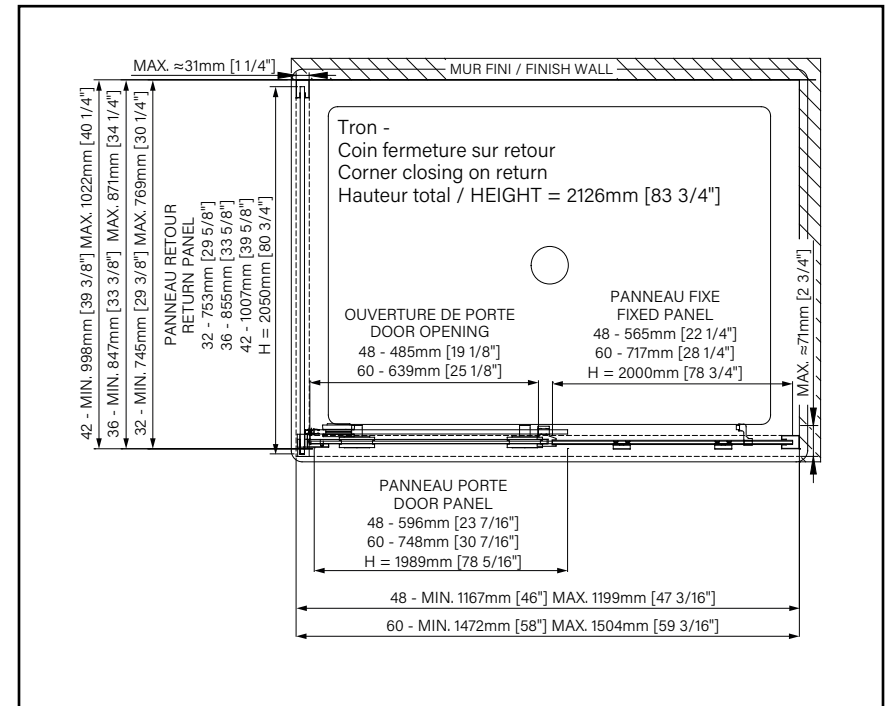

TRON

CLEAR GLASS - IN CORNER, CLOSING ON RETURN

Products

Price

Door

48" DTO4800ASTC61	$1695
60" DTO6000ASTC61	$1895

Return

32" DTO3200PSTX61	$550
36" DTO3600PSTX61	$600
42" DTO4200PSTX61	$675