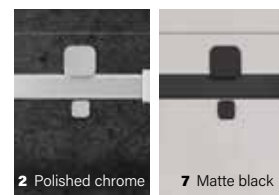

Products	Price	No. of boxes	Components	Contents	Component prices
Door						
48"	DL24800ASTC_1		3	DG0248SD01	Door	$345
		● $1340		DG0248SF01	Fixed glass	$345
		● $1355		DH1648SX_0	Hardware	$650
					$665	●
60"	DL26000ASTC_1		3	DG0260SD01	Door	$380
		● $1470		DG0260SF01	Fixed glass	$380
		● $1485		DH1660SX_0	Hardware	$710
					$725	●
72"	DL27200ASTC_1		3	DG0260SD01	Door	$380
		● $1590		DG0272SF01	Fixed glass	$430
		● $1640		DH1672SX_0	Hardware	$780
					$830	●
Return						
32"	DL23200PSTX_1		2	DG0232RX01	Return	$340
		● $445		DH0201RX_0	Hardware	$105
					$115	●
36"	DL23600PSTX_1		2	DG0236RX01	Return	$365
		● $470		DH0201RX_0	Hardware	$105
					$115	●
42"	DL24200PSTX_1		2	DG0242RX01	Return	$430
		● $535		DH0201RX_0	Hardware	$105
					$115	●

ZAFE

Protect your shower glass with 7 Zafe pattern options!

To do this, use product code DOP and complete your order form!

inspira

Print on your shower glass!!

To do this, use product code DOP and complete your order form!

Please refer to the Inspira glass order form to customize according to your preferences.