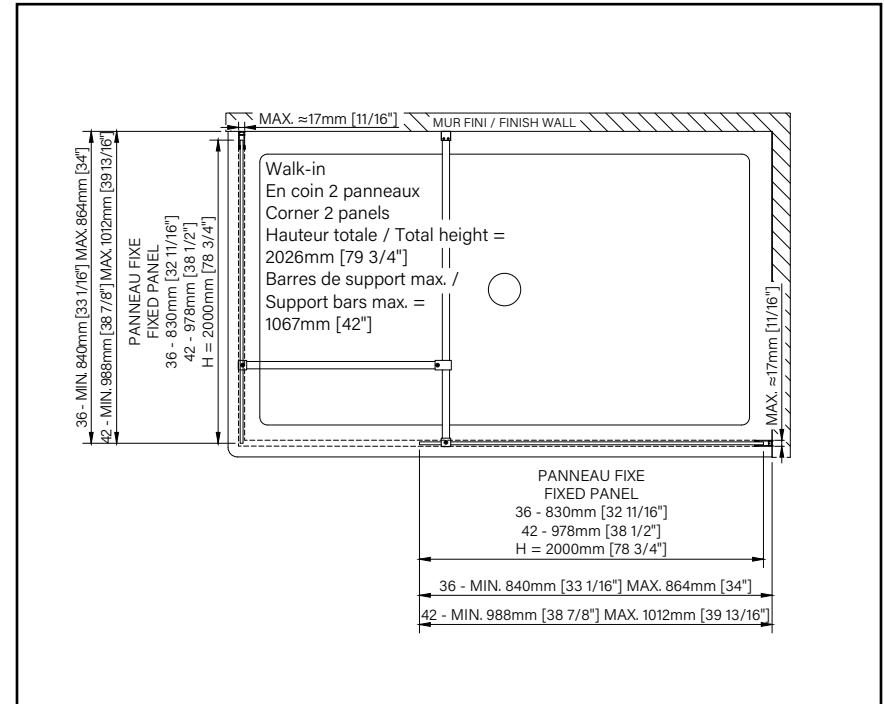

WALK-IN

CLEAR GLASS- IN CORNER

1. 1 Matte white   2 Polished chrome
   5 Brushed gold   7 Matte black