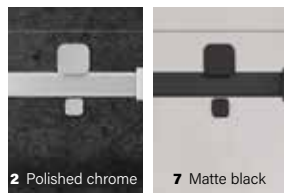

ZAFE

Protect your shower glass with 7 Zafe pattern options!

To do this, use product code DOP and complete your order form!

inspira

Print on your shower glass!!

To do this, use product code DOP and complete your order form!

Please refer to the Inspira glass order form to customize according to your preferences.