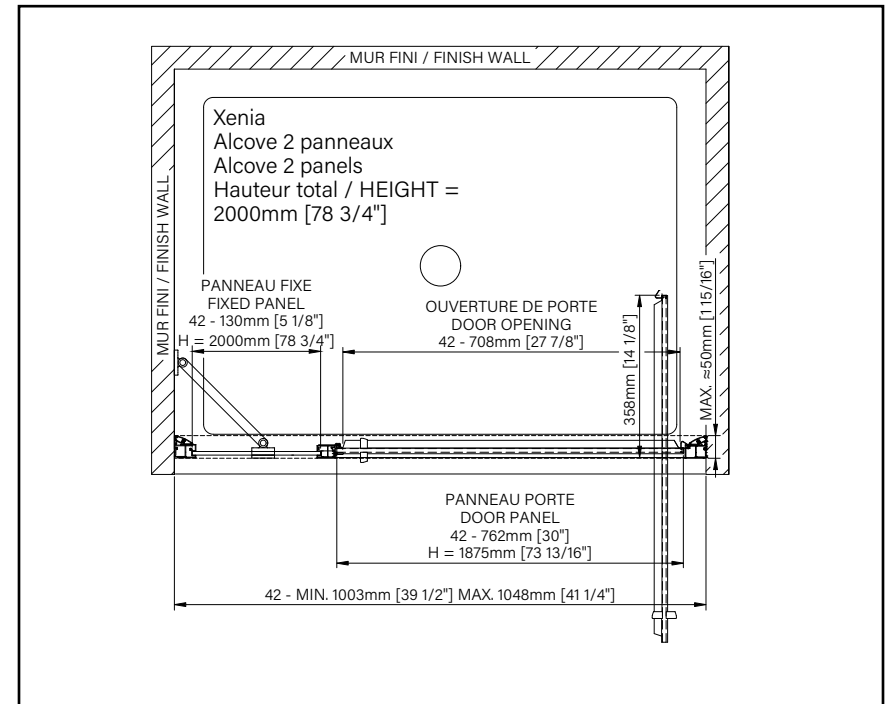

XENIA

CLEAR GLASS - ALCOVE WITH OFFSET DOOR

Web product sheet

Products

Price

Door

42" DXN4200ASTC21

$1295

PIVOT AND SLIDING MECHANISM