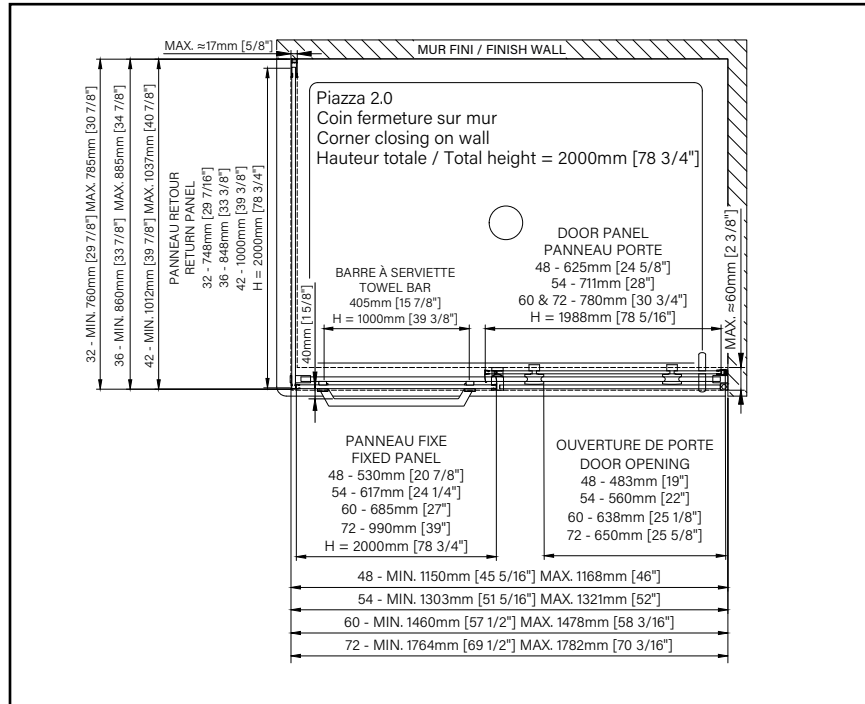

PIAZZA 2.0

CLEAR GLASS - IN CORNER, CLOSING ON WALL

Web product sheet

Protect your shower glass with 7 Zafe pattern options!

To do this, use product code DOP and complete your order form!

Print on your shower glass!!