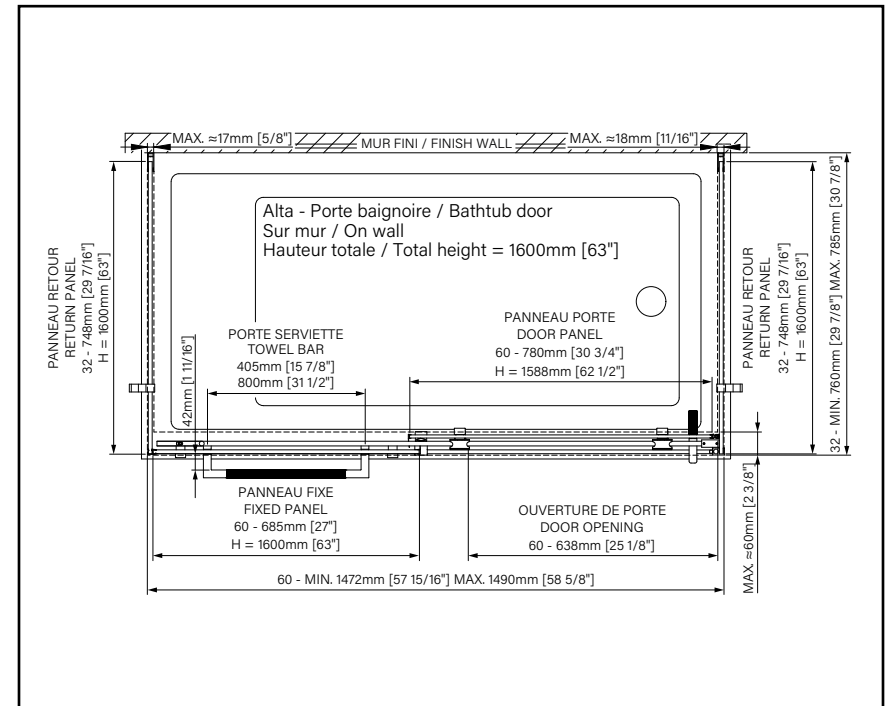

ZAFE

Protect your shower glass with 7 Zafe pattern options!

To do this, use product code DOP and complete your order form!

inspira

Print on your shower glass!!

To do this, use product code DOP and complete your order form!

Please refer to the Inspira glass order form to customize according to your preferences.

Products	Price	No. of boxes	Components	Contents	Component prices
Door					
60" DL2600VSTC_1		3	DG0260BD01	Door	$320
	● $1345		DG0260BF01	Fixed glass	$320
	● $1360		DH1660BW_0	Hardware	$705 ●
					$720 ●
Return					
32" DL23200BSTX_1		2	DG0232BX01	Return	$250
	● $350		DH0201BX_0	Hardware	$100 ●
	● $375				$125 ●

2 Polished chrome

7 Matte black