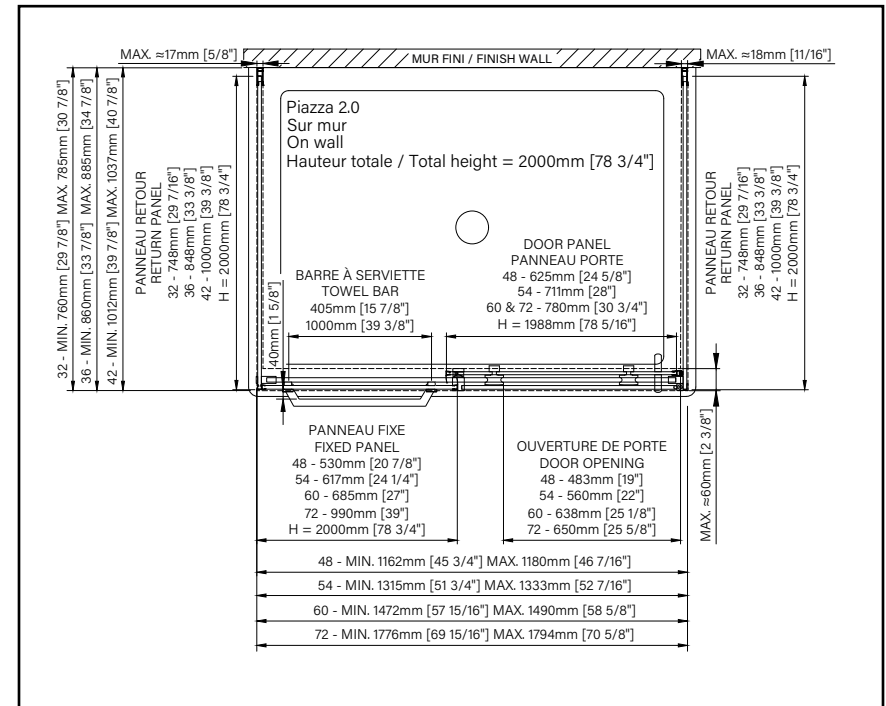

Products	Price	No. of boxes	Components	Contents	Component prices
Door					
48" DP24800WSTC_1		3	DG0248SD01	Door	$345
	$1280		DG0248SF01	Fixed glass	$345
	$1295		DH0348SW_0	Hardware	$590
	$1445				$605
					$755
54" DP25400WSTC_1		3	DG0254SD01	Door	$355
	$1335		DG0254SF01	Fixed glass	$355
	$1350		DH0354SW_0	Hardware	$625
	$1475				$640
					$765
60" DP26000WSTC_1		3	DG0260SD01	Door	$380
	$1405		DG0260SF01	Fixed glass	$380
	$1420		DH0360SW_0	Hardware	$645
	$1570				$660
					$810
72" DP27200WSTC_1		3	DG0260SD01	Door	$380
	$1520		DG0272SF01	Fixed glass	$430
	$1570		DH0372SW_0	Hardware	$710
	$1675				$760
					$865
Return					
32" DP23200PSTX_1		2	DG0232RX01	Return	$340
	$445		DH0201RX_0	Hardware	$105
	$455				$115
	$555				$215
36" DP23600PSTX_1		2	DG0236RX01	Return	$365
	$470		DH0201RX_0	Hardware	$105
	$480				$115
	$580				$215
42" DP24200PSTX_1		2	DG0242RX01	Return	$430
	$535		DH0201RX_0	Hardware	$105
	$545				$115
	$645				$215

ZAFE

Protect your shower glass with 7 Zafe pattern options!

To do this, use product code DOP and complete your order form!

inspira

Print on your shower glass!!

To do this, use product code DOP and complete your order form!

Please refer to the Inspira glass order form to customize according to your preferences.