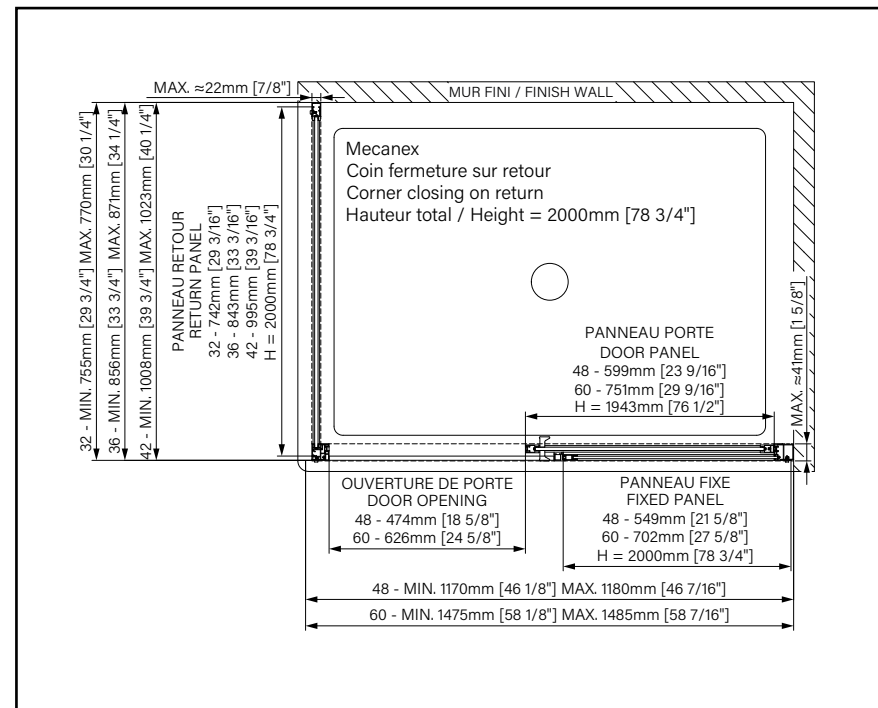

In corner closing on wall