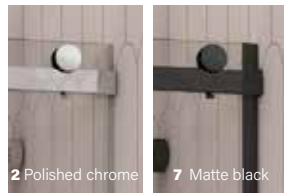

ZAFE

Protect your shower glass with 7 Zafe pattern options!

To do this, use product code DOP and complete your order form!

Please refer to the Inspira glass order form to customize according to your preferences.

inspira

Print on your shower glass!!

To do this, use product code DOP and complete your order form!