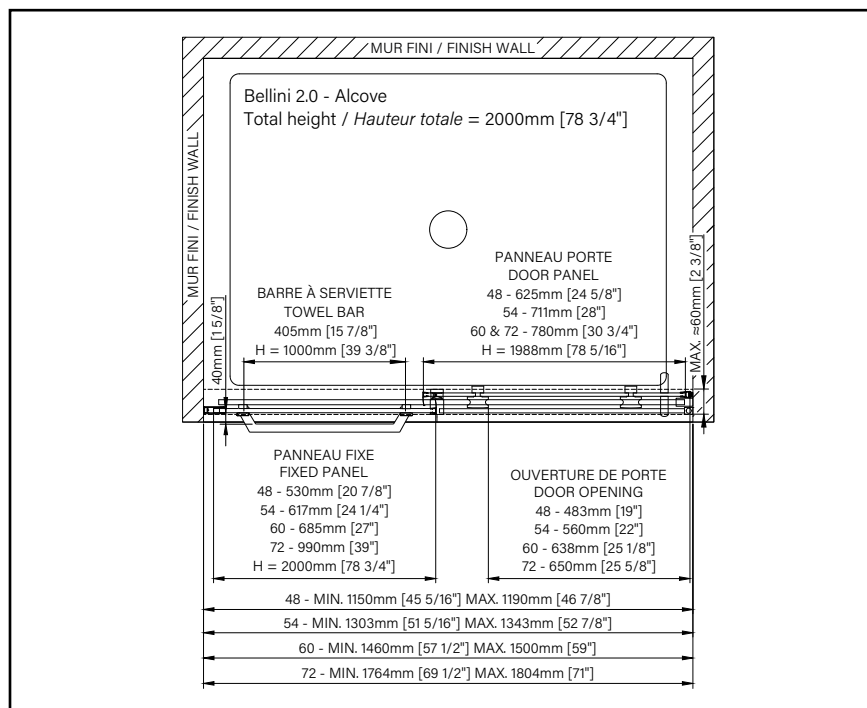

1. 1 Matte white 2 Polished chrome 3 Gunmetal
   4 Brushed nickel 5 Brushed gold 7 Matte black

BELLINI 2.0

CLEAR GLASS - ALCOVE