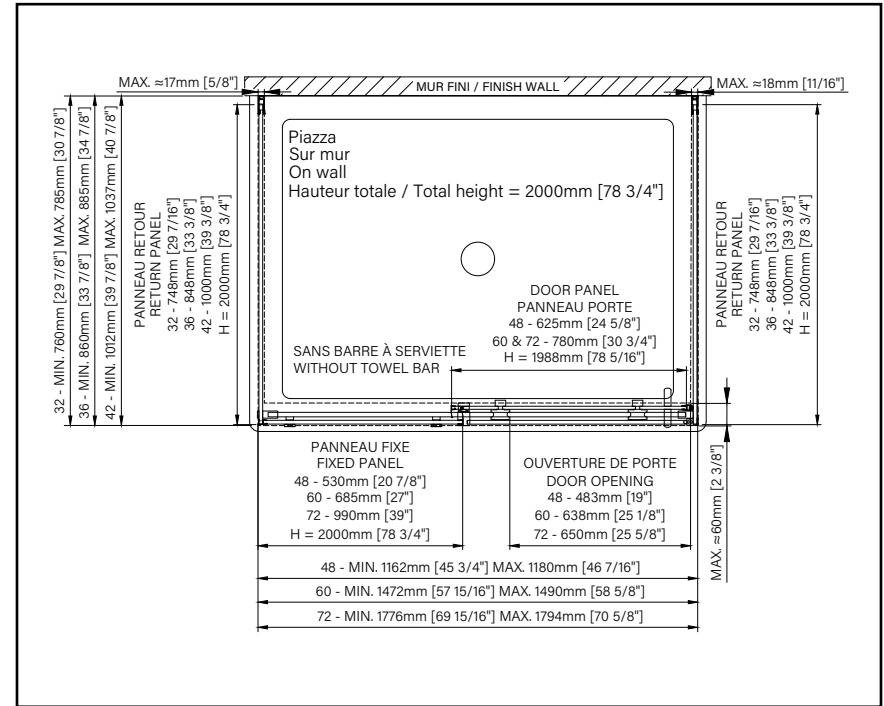

Products	Price	No. of boxes	Components	Contents	Component prices
Door					
48" DP14800WSTC_1		3	DG0248SD01	Door	$345
	$1280		DG0248SFX1	Fixed glass	$345
	$1295		DH0348SW_0	Hardware	$590
	$1445				$605
					$755
60" DP16000WSTC_1		3	DG0260SD01	Door	$380
	$1405		DG0260SFX1	Fixed glass	$380
	$1420		DH0360SW_0	Hardware	$645
	$1570				$660
					$810
72" DP17200WSTC_1		3	DG0260SD01	Door	$380
	$1520		DG0272SFX1	Fixed glass	$430
	$1570		DH0372SW_0	Hardware	$710
	$1675				$760
					$865
Return					
32" DP23200PSTX_1		2	DG0232RX01	Return	$340
	$445		DH0201RX_0	Hardware	$105
	$455				$115
	$555				$215
36" DP23600PSTX_1		2	DG0236RX01	Return	$365
	$470		DH0201RX_0	Hardware	$105
	$480				$115
	$580				$215
42" DP24200PSTX_1		2	DG0242RX01	Return	$430
	$535		DH0201RX_0	Hardware	$105
	$545				$115
	$645				$215

ZAFE

Protect your shower glass with 7 Zafe pattern options!

To do this, use product code DOP and complete your order form!

inspira

Print on your shower glass!!

To do this, use product code DOP and complete your order form!

Please refer to the Inspira glass order form to customize according to your preferences.