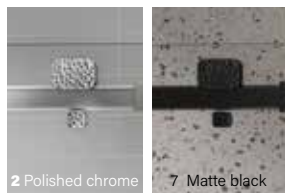

ZAFE

Protect your shower glass with 7 Zafe pattern options!

To do this, use product code DOP and complete your order form!

inspira

Print on your shower glass!!

To do this, use product code DOP and complete your order form!

Please refer to the Inspira glass order form to customize according to your preferences.