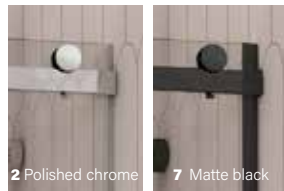

ZAFE

Protect your shower glass with 7 Zafe pattern options!

To do this, use product code DOP and complete your order form!

inspira

Print on your shower glass!!

To do this, use product code DOP and complete your order form!

Please refer to the Inspira glass order form to customize according to your preferences.