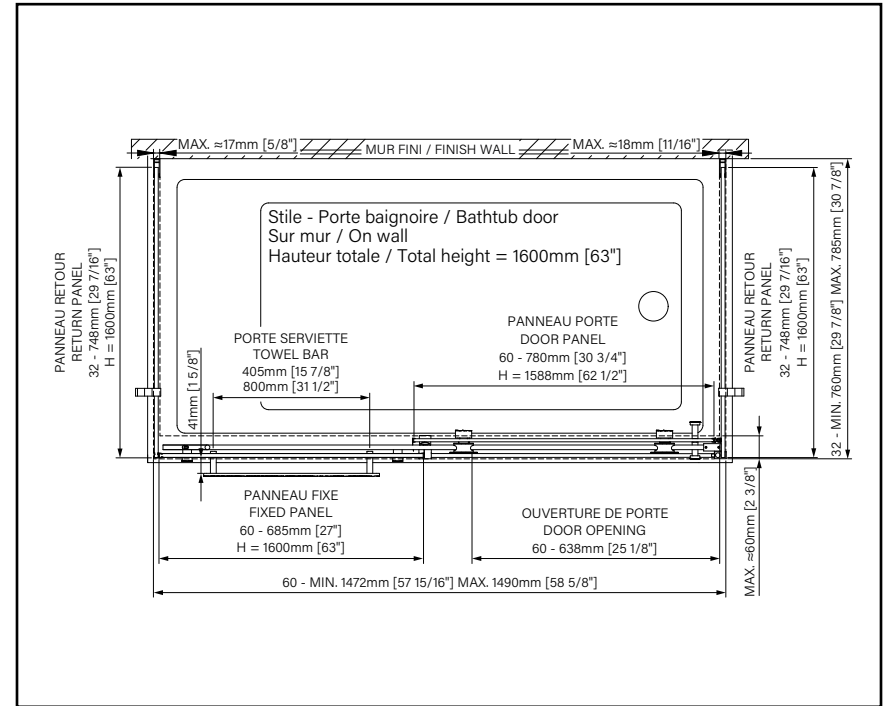

ZAFE

Protect your shower glass with 7 Zafe pattern options!

To do this, use product code DOP and complete your order form!

inspira

Print on your shower glass!!

To do this, use product code DOP and complete your order form!

Please refer to the Inspira glass order form to customize according to your preferences.

2 Polished chrome

7 Matte black

Products	Price	No. of boxes	Components	Contents	Component prices
Door					
60" DS2600VSTC_1		3	DG0260BD01	Door	$320
	● $1475		DG0260BF01	Fixed glass	$320
	● $1490		DH1760BW_0	Hardware	$835
					$850
Return					
32" DS23200BSTX_1		2	DG0232BX01	Return	$250
	● $350		DH0201BX_0	Hardware	$100
	● $375				$125