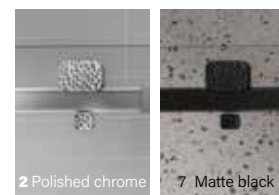

2 Polished chrome

7 Matte black