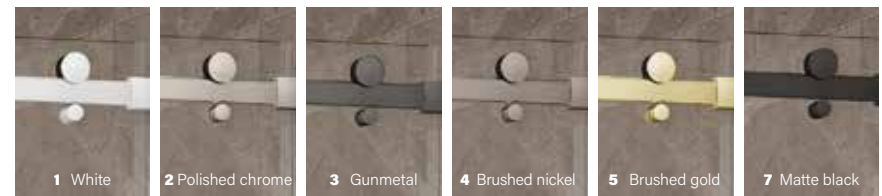

BELLINI 2.0

CLEAR GLASS - IN CORNER, CLOSING ON RETURN

- 1 Matte white 2 Polished chrome 3 Gunmetal
4 Brushed nickel 5 Brushed gold 7 Matte black

Products	Price	No. of boxes	Components	Contents	Component prices
Door					
48" DB24800ASTC_1		3	DG0248SD01	Door	\$345
	\$1280		DG0248SF01	Fixed glass	\$345
	\$1295		DH0248SX_0	Hardware	\$590
	\$1445				\$605
					\$755
54" DB25400ASTC_1		3	DG0254SD01	Door	\$355
	\$1335		DG0254SF01	Fixed glass	\$355
	\$1350		DH0254SX_0	Hardware	\$625
	\$1475				\$640
					\$765
60" DB26000ASTC_1		3	DG0260SD01	Door	\$380
	\$1405		DG0260SF01	Fixed glass	\$380
	\$1420		DH0260SX_0	Hardware	\$645
	\$1570				\$660
					\$810
72" DB27200ASTC_1		3	DG0260SD01	Door	\$380
	\$1520		DG0272SF01	Fixed glass	\$430
	\$1570		DH0272SX_0	Hardware	\$710
	\$1675				\$760
					\$865
Return					
32" DB23200PSTX_1		2	DG0232RX01	Return	\$340
	\$445		DH0201RX_0	Hardware	\$105
	\$455				\$115
	\$555				\$215
36" DB23600PSTX_1		2	DG0236RX01	Return	\$365
	\$470		DH0201RX_0	Hardware	\$105
	\$480				\$115
	\$580				\$215
42" DB24200PSTX_1		2	DG0242RX01	Return	\$430
	\$535		DH0201RX_0	Hardware	\$105
	\$545				\$115
	\$645				\$215

Please refer to the Inspira glass order form to customize according to your preferences.

36
COLOUR
COMBINATIONS
AVAILABLE!

ROLLER AND HANDLE INSERT — OPTD0200_

\$125..... \$135..... \$145

- 1 Matte white 2 Polished chrome 3 Gunmetal
4 Brushed nickel 5 Brushed gold 7 Matte black