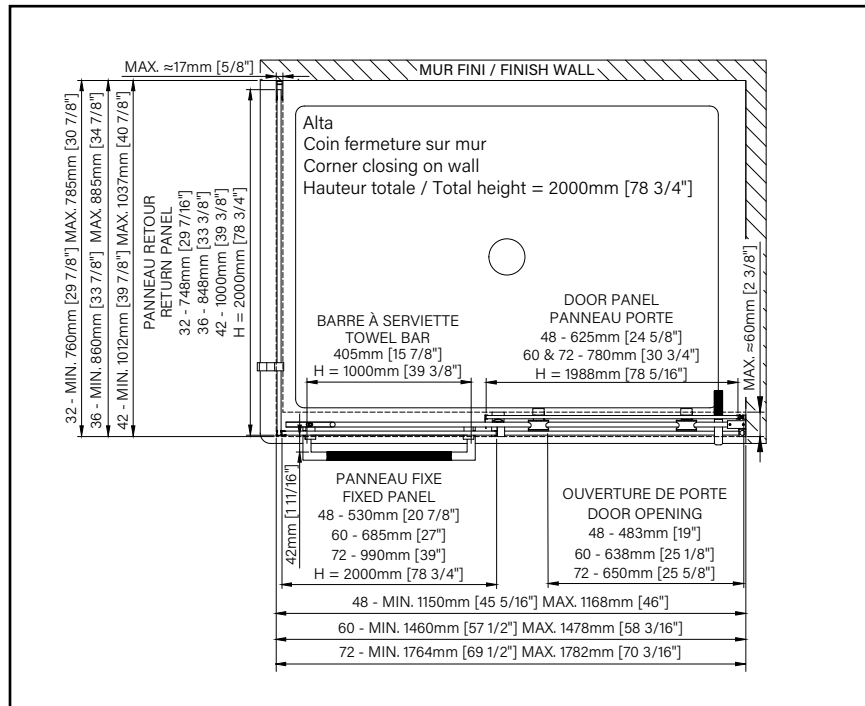

2 Polished chrome 7 Matte black

ALTA

CLEAR GLASS - IN CORNER, CLOSING ON WALL