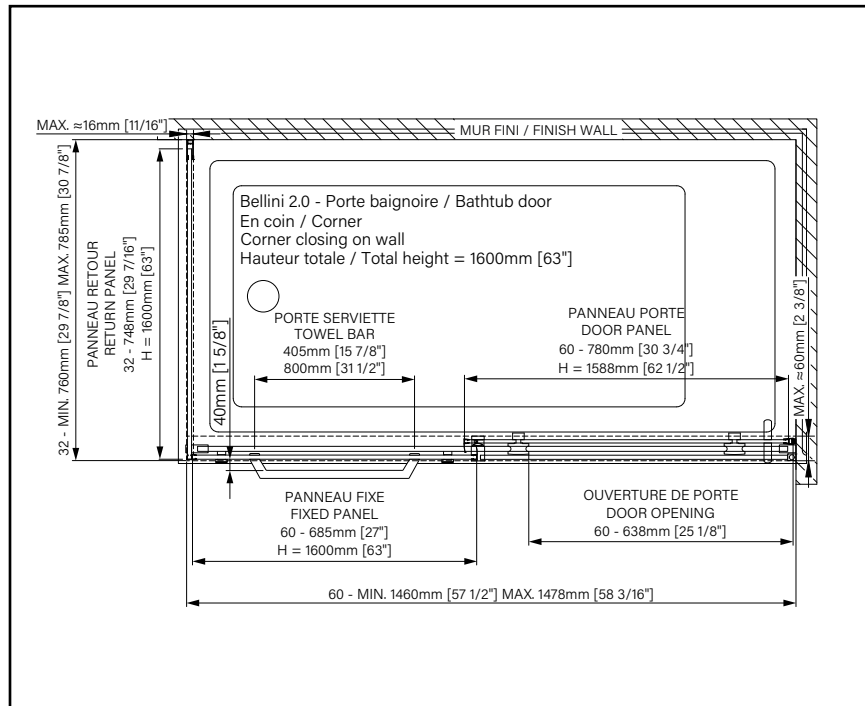

1. **1** Matte white   **2** Polished chrome   **3** Gunmetal
   4 Brushed nickel   **7** Matte black

BELLINI 2.0

CLEAR GLASS - CORNER BATHTUB DOOR, CLOSING ON WALL