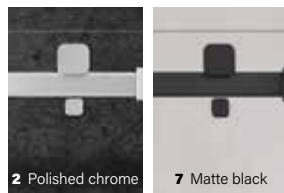

ZAFE

Protect your shower glass with 7 Zafe pattern options!

To do this, use product code DOP and complete your order form!

inspira

Print on your shower glass!!

To do this, use product code DOP and complete your order form!

Please refer to the Inspira glass order form to customize according to your preferences.