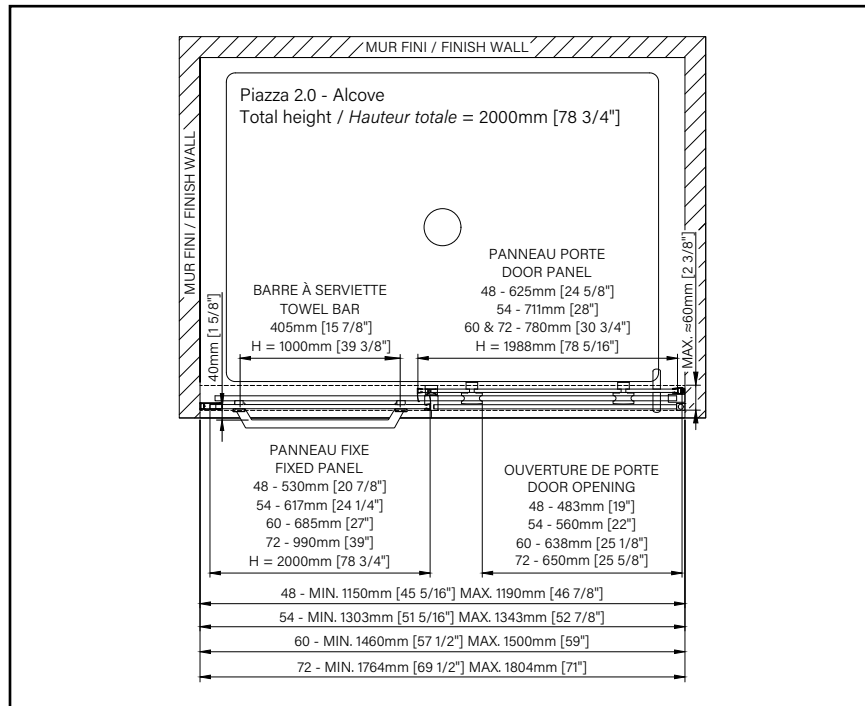

- 1 Matte white
- 2 Polished chrome
- 3 Gunmetal
- 4 Brushed nickel
- 5 Brushed gold
- 7 Matte black

PIAZZA 2.0

CLEAR GLASS - ALCOVE

Web product sheet

ZAFE

Protect your shower glass with 7 Zafe pattern options!

To do this, use product code DOP and complete your order form!

Please refer to the Inspira glass order form to customize according to your preferences.

inspira

Print on your shower glass!!

To do this, use product code DOP and complete your order form!