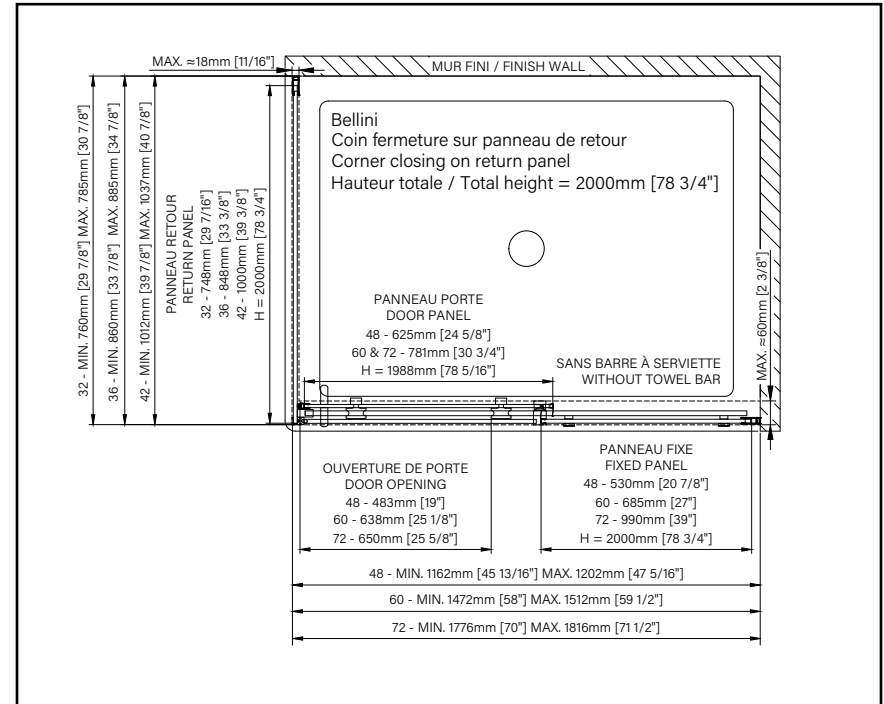

BELLINI

CLEAR GLASS - IN CORNER, CLOSING ON RETURN

**WITHOUT
TOWEL BAR**

- 1 Matte white
- 2 Polished chrome
- 3 Gunmetal
- 4 Brushed nickel
- 5 Brushed gold
- 7 Matte black