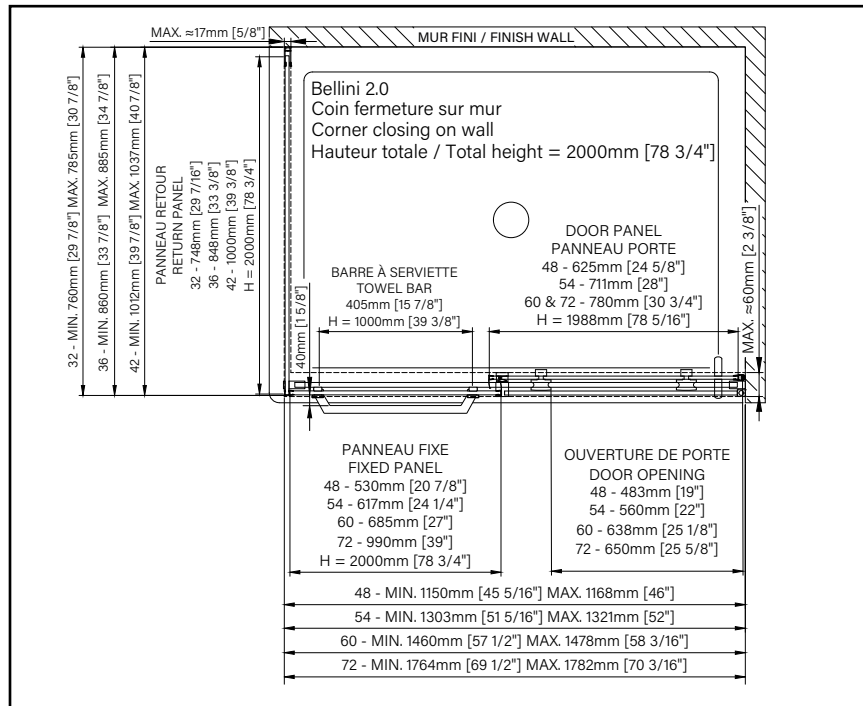

1. 1 Matte white 2 Polished chrome 3 Gunmetal
   4 Brushed nickel 5 Brushed gold 7 Matte black

BELLINI 2.0

CLEAR GLASS - IN CORNER, CLOSING ON WALL