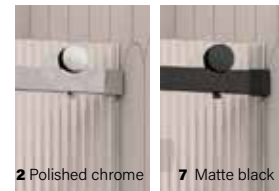

2 Polished chrome

7 Matte black