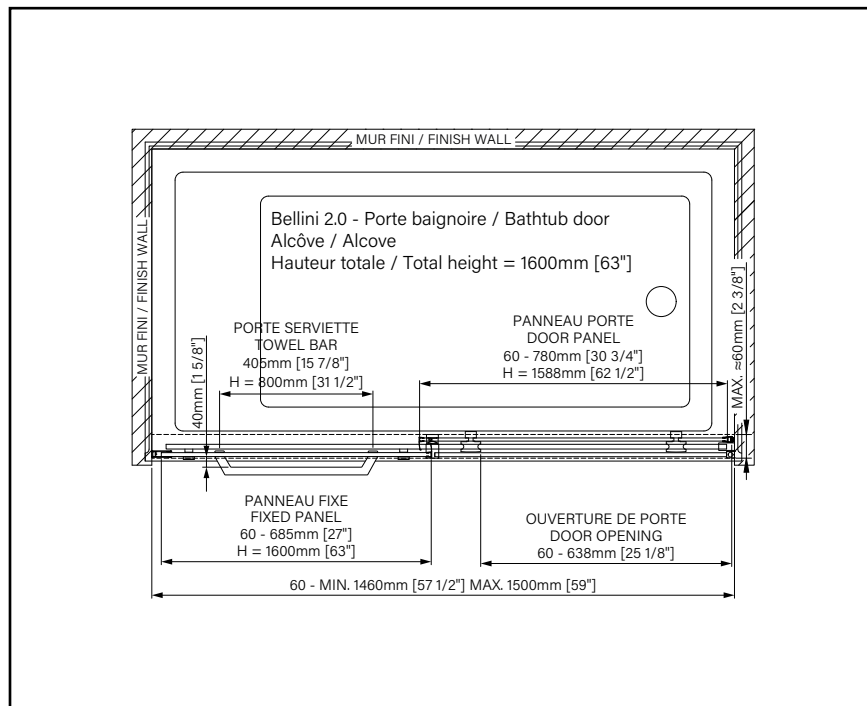

- 1 Matte white
- 2 Polished chrome
- 3 Gunmetal
- 4 Brushed nickel
- 7 Matte black

BELLINI 2.0

CLEAR GLASS - ALCOVE BATHTUB DOOR