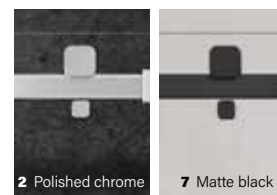

Products	Price	No. of boxes	Components	Contents	Component prices
Door					
48" DL14800WSTC_1		3	DG0248SD01	Door	$345
	● $1340		DG0248SFX1	Fixed glass	$345
	● $1355		DH1648SW_0	Hardware	$650
					$665
60" DL16000WSTC_1		3	DG0260SD01	Door	$380
	● $1470		DG0260SFX1	Fixed glass	$380
	● $1485		DH1660SW_0	Hardware	$710
					$725
72" DL17200WSTC_1		3	DG0260SD01	Door	$380
	● $1590		DG0272SFX1	Fixed glass	$430
	● $1640		DH1672SW_0	Hardware	$780
					$830
Return					
32" DL23200PSTX_1		2	DG0232RX01	Return	$340
	● $445		DH0201RX_0	Hardware	$105
	● $455				$115
36" DL23600PSTX_1		2	DG0236RX01	Return	$365
	● $470		DH0201RX_0	Hardware	$105
	● $480				$115
42" DL24200PSTX_1		2	DG0242RX01	Return	$430
	● $535		DH0201RX_0	Hardware	$105
	● $545				$115