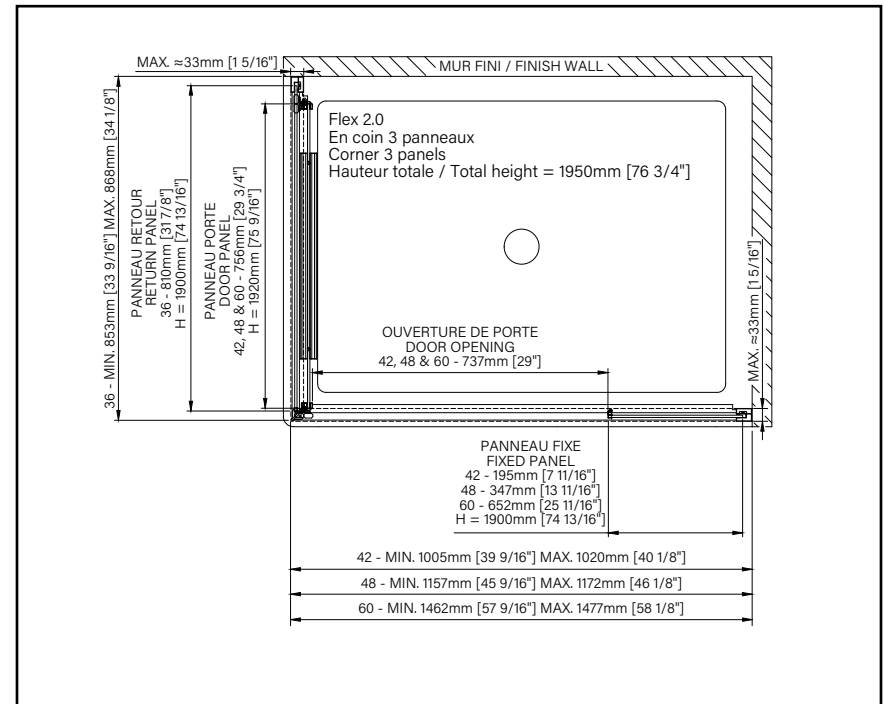

FLEX 2.0

CLEAR GLASS - IN CORNER WITH OFFSET DOOR

2 Polished chrome 7 Matte black 4 Brushed nickel

Products	Price	No. of boxes	Components	Contents	Component prices
Door					
42" DF24236NRE	$995 1 $025	4	DA1936PD	Door	$350
			DG1806PF01	Fixed glass	$70
			DH194236C	Hardware	$265
			DG1936RX01	Return	$310
48" DF24836NRE	$1095 1 $125	4	DA1936PD_1	Door	$350
			DG1812PF01	Fixed glass	$115
			DH194836C	Hardware	$320
			DG1936RX01	Return	$310
60" DF26036NRE	$1195 1 $225	4	DA1936PD_1	Door	$350
			DG1824PF01	Fixed glass	$160
			DH196036C	Hardware	$375
			DG1936RX01	Return	$310

IF ORDERING BY PRODUCT

Use the code **L** (left) or **R** (right) in 1st.
Use the code **2** (chrome) or **4** (Brushed nickel) or **7** (matte black) in 2nd.

IF ORDERING BY COMPONENT

Use the code **L** (left) or **R** (right) for the «Hardware» component.
Use the code **2** (chrome) or **4** (Brushed nickel) or **7** (matte black) for the «Hardware» and «Door» component.