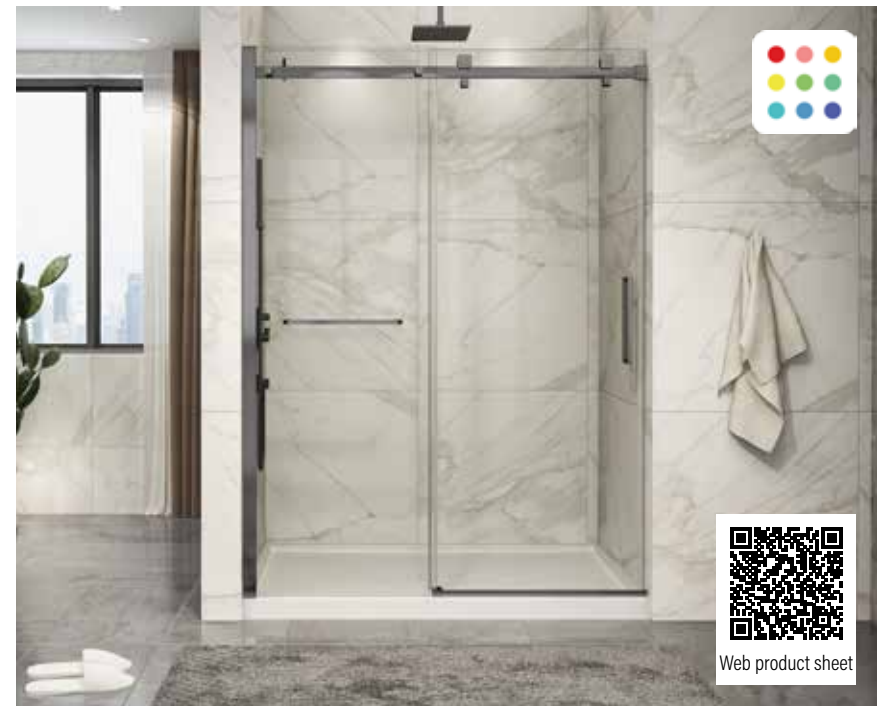

- 1 Matte white
- 2 Polished chrome
- 3 Gunmetal
- 4 Brushed nickel
- 5 Brushed gold
- 7 Matte black

PIAZZA 2.0

CLEAR GLASS - ALCOVE

Web product sheet

ZAFE

Protect your shower glass with 7 Zafe pattern options!

To do this, use product code DOP and complete your order form!

Please refer to the Inspira glass order form to customize according to your preferences.

inspira

Print on your shower glass!!

To do this, use product code DOP and complete your order form!