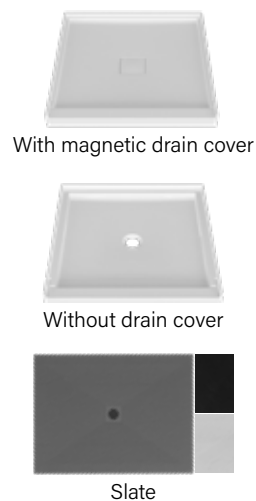

MATERIA
Height of 78 3/4"

XENIA
Height of 78 3/4"

SHOWER SCREENS

INDUS*
Height of 78 3/4"

VETRA
Height of 74 3/4"

WALK-IN*
Height of 79 3/4"

42" x 42"

SLIDING SHOWER DOORS