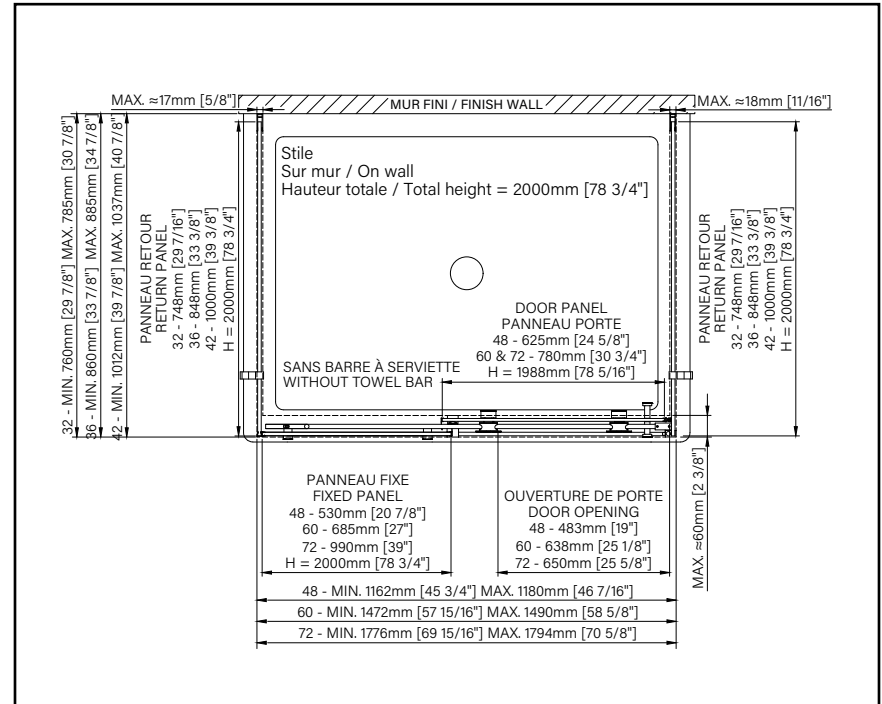

ZAFE

Protect your shower glass with 7 Zafe pattern options!

To do this, use product code DOP and complete your order form!

inspira

Print on your shower glass!!

To do this, use product code DOP and complete your order form!

Please refer to the Inspira glass order form to customize according to your preferences.

Products	Price	No. of boxes	Components	Contents	Component prices
Door					
48" DS14800WSTC_1		3	DG0248SD01	Door	$345
	● $1455		DG0248SFX1	Fixed glass	$345
	● $1470		DH1748SW_0	Hardware	$765
					$780
60" DS16000WSTC_1		3	DG0260SD01	Door	$380
	● $1600		DG0260SFX1	Fixed glass	$380
	● $1615		DH1760SW_0	Hardware	$840
					$855
72" DS17200WSTC_1		3	DG0260SD01	Door	$380
	● $1735		DG0272SFX1	Fixed glass	$430
	● $1750		DH1772SW_0	Hardware	$925
					$940
Return					
32" DS23200PSTX_1		2	DG0232RX01	Return	$340
	● $445		DH0201RX_0	Hardware	$105
	● $455				$115
36" DS23600PSTX_1		2	DG0236RX01	Return	$365
	● $470		DH0201RX_0	Hardware	$105
	● $480				$115
42" DS24200PSTX_1		2	DG0242RX01	Return	$430
	● $535		DH0201RX_0	Hardware	$105
	● $545				$115