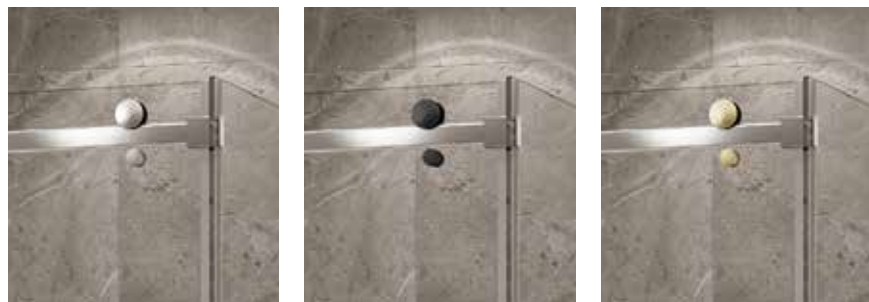

THE COLOUR COMBINATIONS

**WITHOUT
TOWEL BAR**

8 - 10 mm
5/16" - 3/8"

Zitta
Clean

BELLINI

SLIDING SHOWER DOOR

Height of 78 3/4» (2000mm)

Without Towel bar