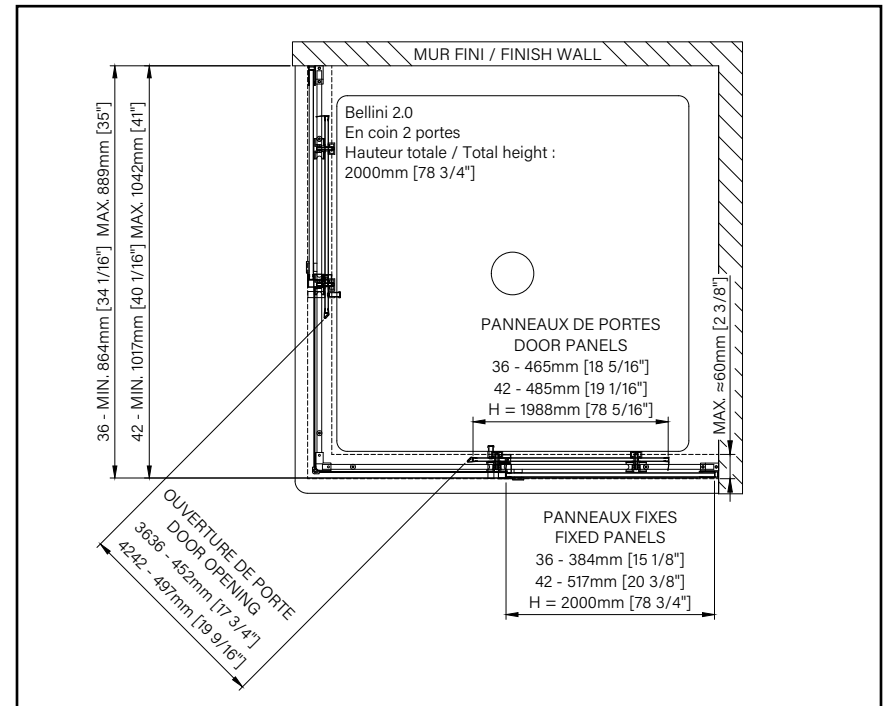

SLIDING
SHOWER DOOR

BELLINI 2.0

CLEAR GLASS – CORNER OPENING

2 Polished chrome 7 Matte black

For the dimensions 36" x 36" and 42" x 42",
order **TWO OF EACH COMPONENT.**

Products	Price	No. of boxes	Components	Contents	Component prices		
Door							
36" x 36" DB23636NCAD_1	\$1400 \$1460	3	DG0236CD01	Door	\$140		
			DG0236CF01	Fixed glass	\$140		
			DH0236CX_0	Hardware	\$420		
					\$450		
42" x 36" DB24236NRED_1	\$1500 \$1560	3	DG0236CD01	Door	\$140		
			DG0236CF01	Fixed glass	\$140		
			DH0236CX_0	Hardware	\$420		
							\$450
		3	DG0242CD01	Door	\$165		
			DG0242CF01	Fixed glass	\$165		
DH0242CX_0	Hardware		\$470				
					\$500		
42" x 42" DB24242NCAD_1	\$1600 \$1660	3	DG0242CD01	Door	\$165		
			DG0242CF01	Fixed glass	\$165		
			DH0242CX_0	Hardware	\$470		
					\$500		