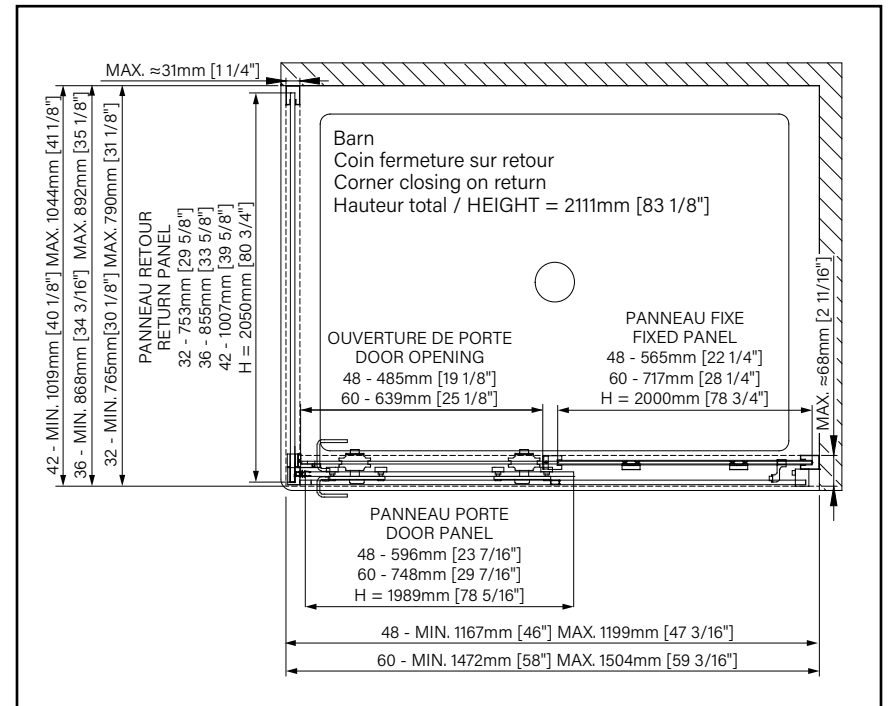

BARN

CLEAR GLASS - IN CORNER, CLOSING ON RETURN

6 Brushed stainless steel 7 Matte black

Products

Price

Door

48" DBR4800ASTC_1 ☐ $1695

☒ $1795

60" DBR6000ASTC_1 ☐ $1895

☒ $1995

Return

32" DBR3200PSTX_1 ☐ $550

☒ $575

36 DBR3600PSTX_1 ☐ $600

☒ $625

42 DBR4200PSTX_1 ☐ $675

☒ $700