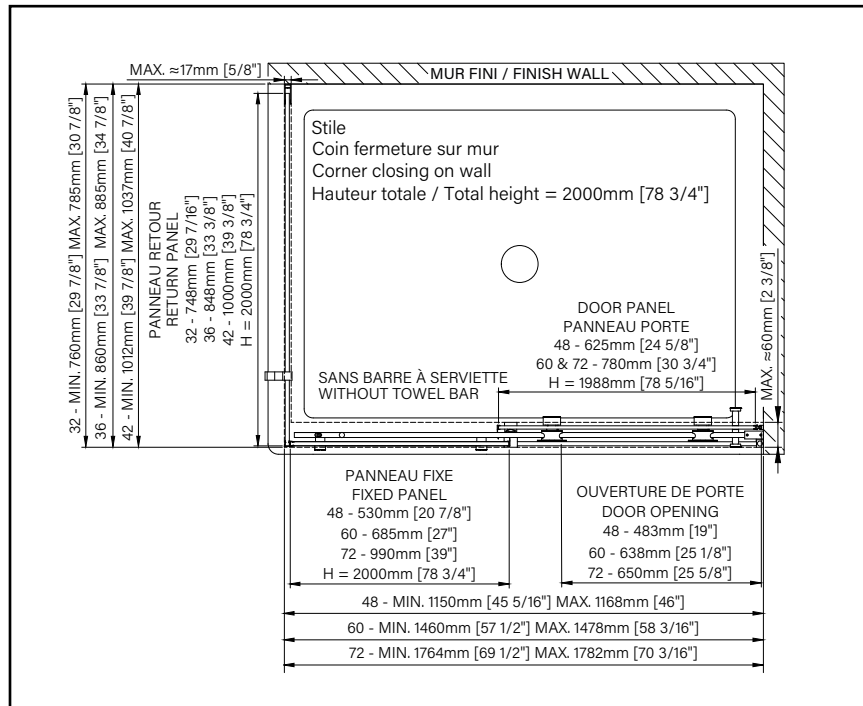

2 Polished chrome 7 Matte black

WITHOUT
TOWEL BAR

STILE
CLEAR GLASS - IN CORNER, CLOSING ON WALL

ZAFE

Protect your shower glass with 7 Zafe pattern options!

To do this, use product code DOP and complete your order form!