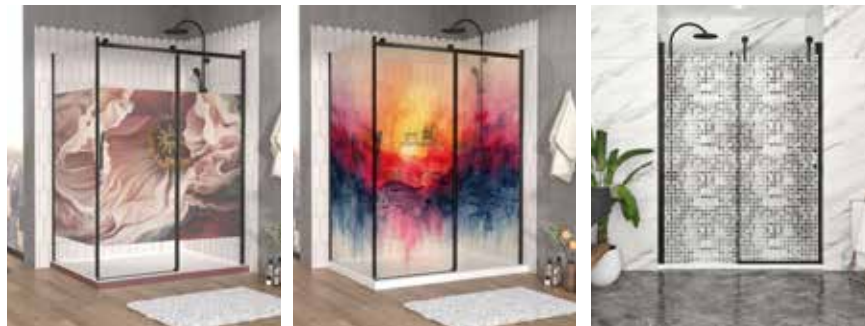

INSPIRA GLASS CUSTOMIZATION

inspira

Print on the shower glass for added customization!
Use product code DOP and complete your order form.
For pricing, refer to page 18.

ZAFE

Apply a film to the glass for superior protection.

ZAFE CLEAR **$25**

ZAFE WITH PATTERN **$125**

The price is per panel