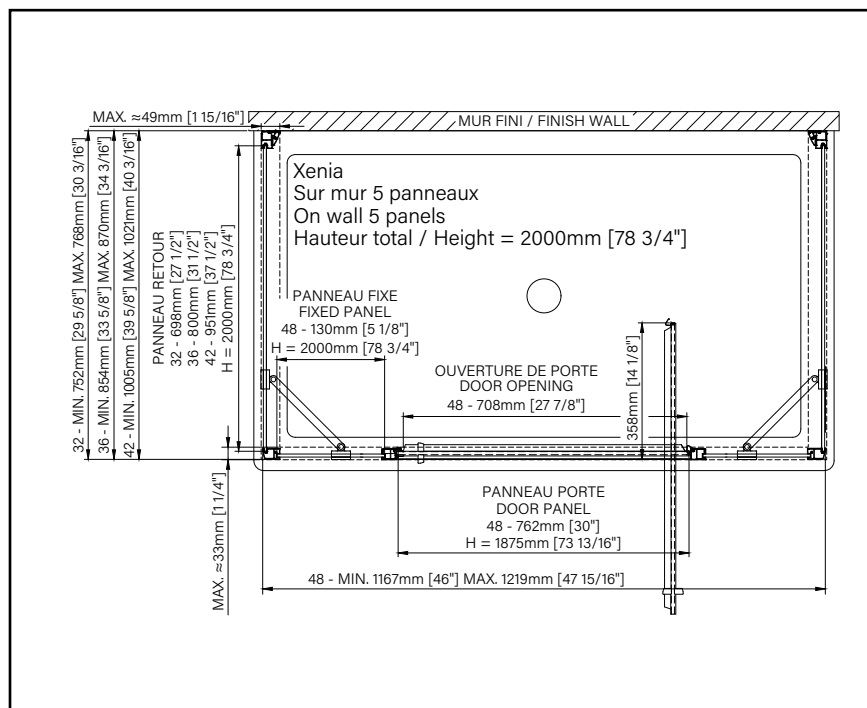

PIVOT AND SLIDING MECHANISM

For a flat wall configuration, order
TWO RETURN PANELS

Products	Price
Door	
48" DXN4800ASTC21	$1345
Return	
32" DXN3200PSTX21	$450
36" DXN3600PSTX21	$475
42" DXN4200PSTX21	$525