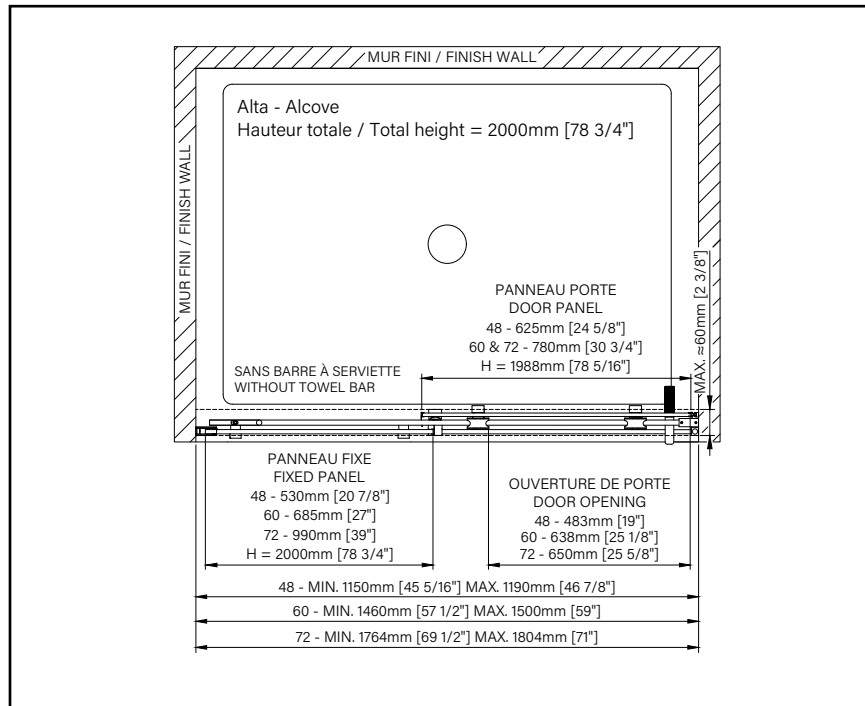

2 Polished chrome 7 Matte black

WITHOUT
TOWEL BAR

ALTA
CLEAR GLASS - ALCOVE