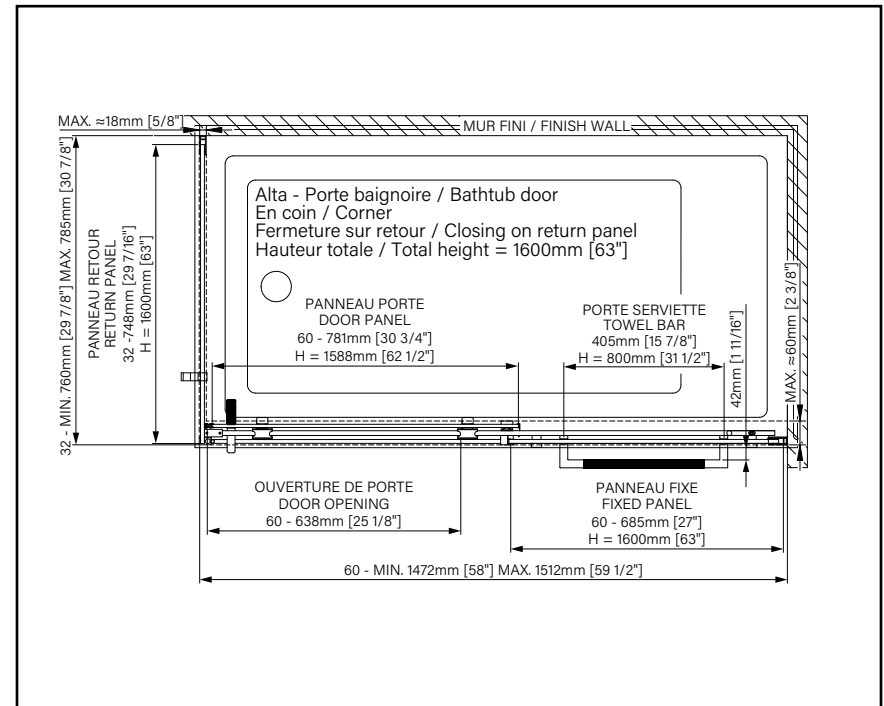

ALTA

CLEAR GLASS - CORNER BATHTUB DOOR, CLOSING ON RETURN

2 Polished chrome 7 Matte black

ZAFE

Protect your shower glass with 7 Zafe pattern options!

To do this, use product code DOP and complete your order form!

inspira

Print on your shower glass!!

To do this, use product code DOP and complete your order form!

Please refer to the Inspira glass order form to customize according to your preferences.

Products	Price	No. of boxes	Components	Contents	Component prices
Door					
60" DL26000BSTC_1		3	DG0260BD01	Door	$320
	● $1345		DG0260BF01	Fixed glass	$320
	● $1360		DH1660BX_0	Hardware	$705 ●
					$720 ●
Return					
32" DL23200BSTX_1		2	DG0232BX01	Return	$250
	● $350		DH0201BX_0	Hardware	$100 ●
	● $375				$125 ●