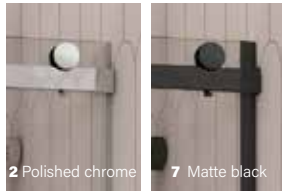

Products	Price	No. of boxes	Components	Contents	Component prices
Door					
48" DVI4800WSTC_1		3	DG1148SD01	Door	$310
	● $1130		DG1148SF01	Fixed glass	$310
	● $1145		DH1148SW_0	Hardware	$510
					$525
54" DVI5400WSTC_1		3	DG1154SD01	Door	$330
	● $1195		DG1154SF01	Fixed glass	$330
	● $1215		DH1154SW_0	Hardware	$535
					$555
60" DVI6000WSTC_1		3	DG1160SD01	Door	$335
	● $1255		DG1160SF01	Fixed glass	$335
	● $1270		DH1160SW_0	Hardware	$585
					$600
Return					
32" DVI3200PSTX_1		2	DG1132RX01	Return	$310
	● $440		DH1101RX_0	Hardware	$130
	● $455				$145
36" DVI3600PSTX_1		2	DG1136RX01	Return	$325
	● $455		DH1101RX_0	Hardware	$130
	● $470				$145
42" DVI4200PSTX_1		2	DG1142RX01	Return	$345
	● $475		DH1101RX_0	Hardware	$130
	● $490				$145

SLIDING SHOWER DOOR