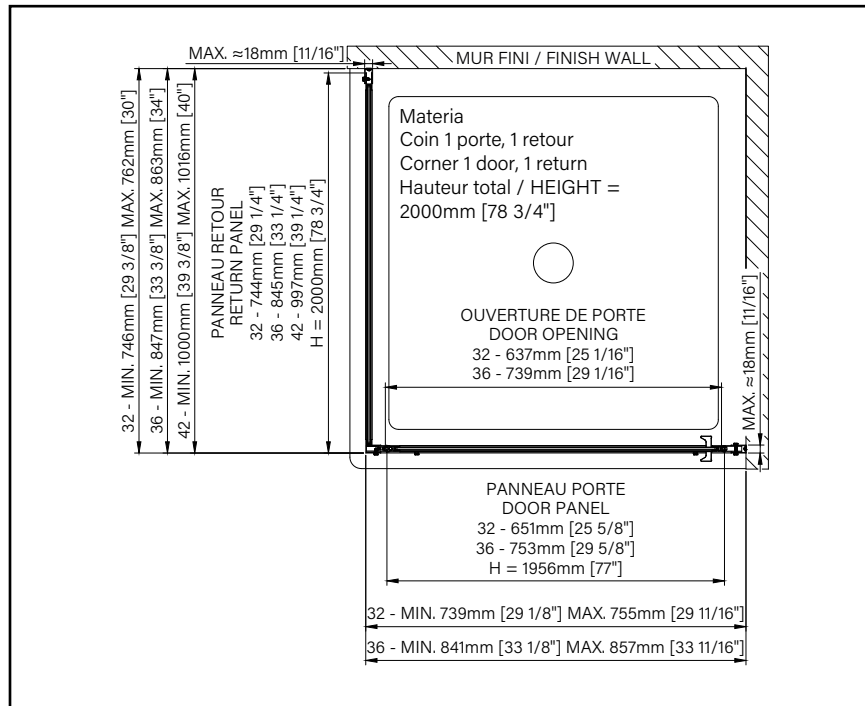

MATERIA

CLEAR GLASS - SQUARE IN CORNER

Web product sheet

	Products	Price
Door		
32"	DMT3200ASTA76	● $650
36"	DMT3600ASTA76	● $725
Return		
32"	DMT3200PSTX76	● $375
36"	DMT3600PSTX76	● $400
42"	DMT4200PSTX76	● $450