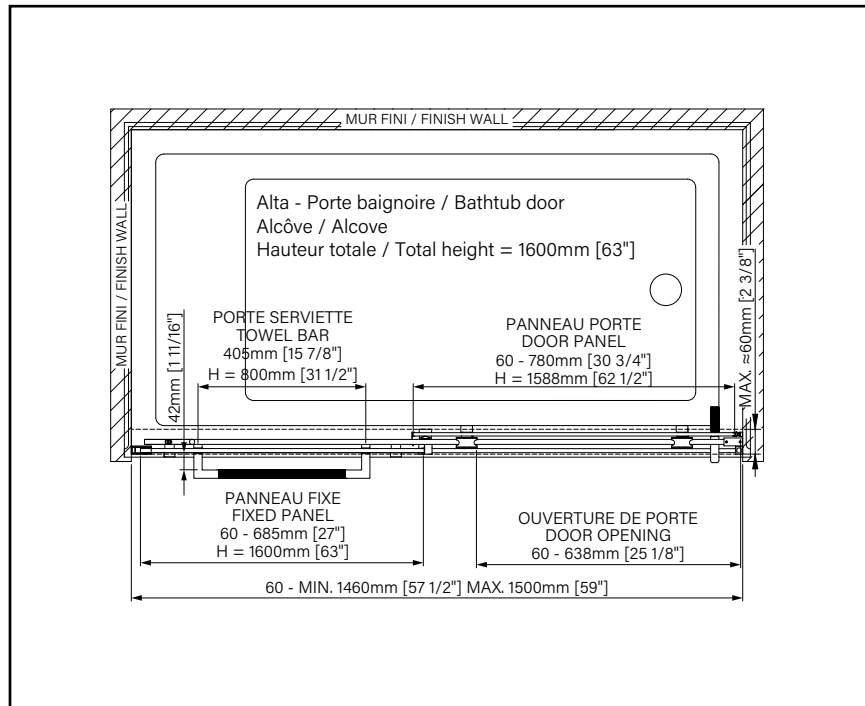

2 Polished chrome 7 Matte black

ALTA

CLEAR GLASS - ALCOVE BATHTUB DOOR