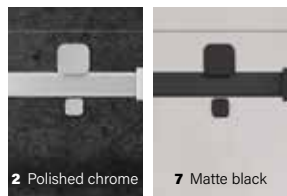

ZAFE

Protect your shower glass with 7 Zafe pattern options!

To do this, use product code DOP and complete your order form!

Please refer to the Inspira glass order form to customize according to your preferences.

inspira

Print on your shower glass!!

To do this, use product code DOP and complete your order form!