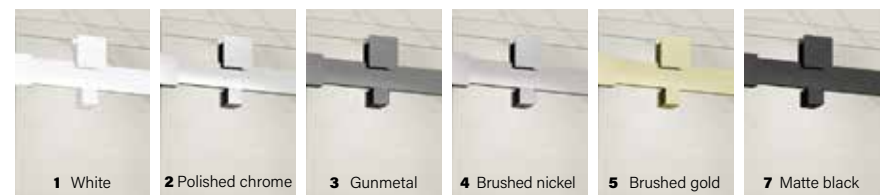

PIAZZA 2.0

CLEAR GLASS - ON FLAT WALL

1. 1 Matte white 2 Polished chrome 3 Gunmetal
   4 Brushed nickel 5 Brushed gold 7 Matte black

For a flat wall configuration, order **TWO RETURN PANELS**

Products	Price	No. of boxes	Components	Contents	Component prices
Door					
48" DP24800WSTC_1		3	DG0248SD01	Door	$345
	$1280		DG0248SF01	Fixed glass	$345
	$1295		DH0348SW_0	Hardware	$590
	$1445				$605
					$755
54" DP25400WSTC_1		3	DG0254SD01	Door	$355
	$1335		DG0254SF01	Fixed glass	$355
	$1350		DH0354SW_0	Hardware	$625
	$1475				$640
					$765
60" DP26000WSTC_1		3	DG0260SD01	Door	$380
	$1405		DG0260SF01	Fixed glass	$380
	$1420		DH0360SW_0	Hardware	$645
	$1570				$660
					$810
72" DP27200WSTC_1		3	DG0260SD01	Door	$380
	$1520		DG0272SF01	Fixed glass	$430
	$1570		DH0372SW_0	Hardware	$710
	$1675				$760
					$865
Return					
32" DP23200PSTX_1		2	DG0232RX01	Return	$340
	$445		DH0201RX_0	Hardware	$105
	$455				$115
	$555				$215
36" DP23600PSTX_1		2	DG0236RX01	Return	$365
	$470		DH0201RX_0	Hardware	$105
	$480				$115
	$580				$215
42" DP24200PSTX_1		2	DG0242RX01	Return	$430
	$535		DH0201RX_0	Hardware	$105
	$545				$115
	$645				$215

ZAFE

Protect your shower glass with 7 Zafe pattern options!

To do this, use product code DOP and complete your order form!

inspira

Print on your shower glass!!

To do this, use product code DOP and complete your order form!

Please refer to the Inspira glass order form to customize according to your preferences.

36
COLOUR
COMBINATIONS
AVAILABLE!

ROLLER AND HANDLE INSERT — OPTD0300_

$125..... $135..... $145