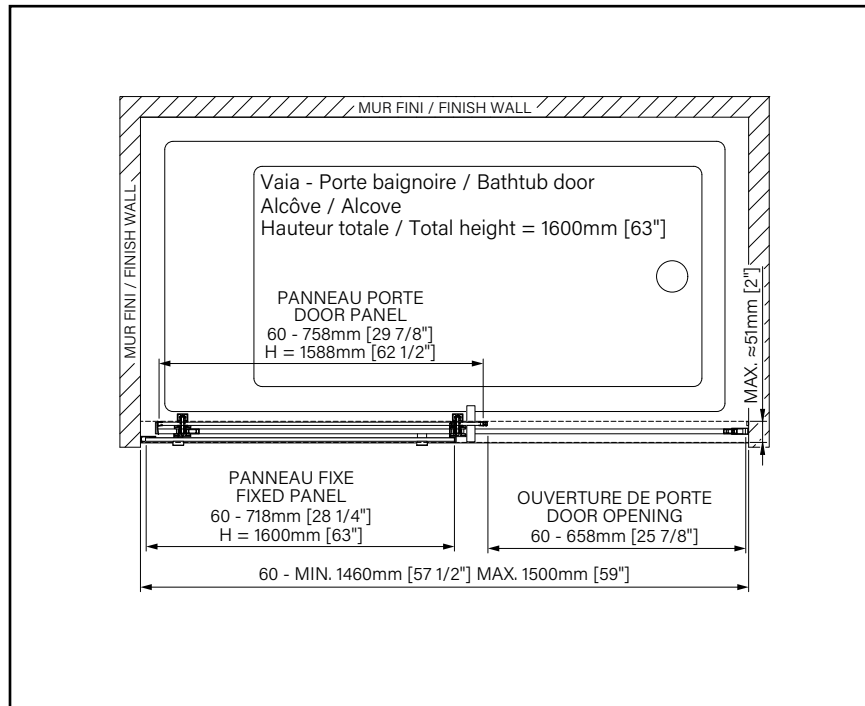

2 Polished chrome 7 Matte black

VAIA

CLEAR GLASS - ALCOVE BATHTUB DOOR

ZAFE

Protect your shower glass with 7 Zafe pattern options!

To do this, use product code DOP and complete your order form!

inspira

Print on your shower glass!!

To do this, use product code DOP and complete your order form!

Please refer to the Inspira glass order form to customize according to your preferences.

Products	Price	No. of boxes	Components	Contents	Component prices
Door					
60" DVI6000BSTC_1		3	DG1160BD01	Door	$310
	$1145		DG1160BF01	Fixed glass	$310
	$1160		DH1160BX_0	Hardware	$525
					$540

SLIDING SHOWER DOOR