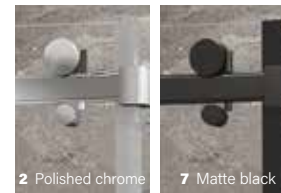

SLIDING
SHOWER DOOR

BELLINI 2.0

CLEAR GLASS – CORNER OPENING

2 Polished chrome 7 Matte black

For the dimensions 36" x 36" and 42" x 42",
order **TWO OF EACH COMPONENT.**

Products	Price	No. of boxes	Components	Contents	Component prices		
Door							
36" x 36" DB23636NCAD_1	\$1400 \$1460	3	DG0236CD01	Door	\$140		
			DG0236CF01	Fixed glass	\$140		
			DH0236CX_0	Hardware	\$420		
					\$450		
42" x 36" DB24236NRED_1	\$1500 \$1560	3	DG0236CD01	Door	\$140		
			DG0236CF01	Fixed glass	\$140		
			DH0236CX_0	Hardware	\$420		
							\$450
		3	DG0242CD01	Door	\$165		
			DG0242CF01	Fixed glass	\$165		
DH0242CX_0	Hardware		\$470				
					\$500		
42" x 42" DB24242NCAD_1	\$1600 \$1660	3	DG0242CD01	Door	\$165		
			DG0242CF01	Fixed glass	\$165		
			DH0242CX_0	Hardware	\$470		
					\$500		