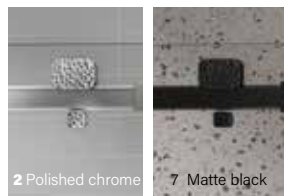

ZAFE

Protect your shower glass with 7 Zafe pattern options!

To do this, use product code DOP and complete your order form!

inspira

Print on your shower glass!!

To do this, use product code DOP and complete your order form!

Please refer to the Inspira glass order form to customize according to your preferences.