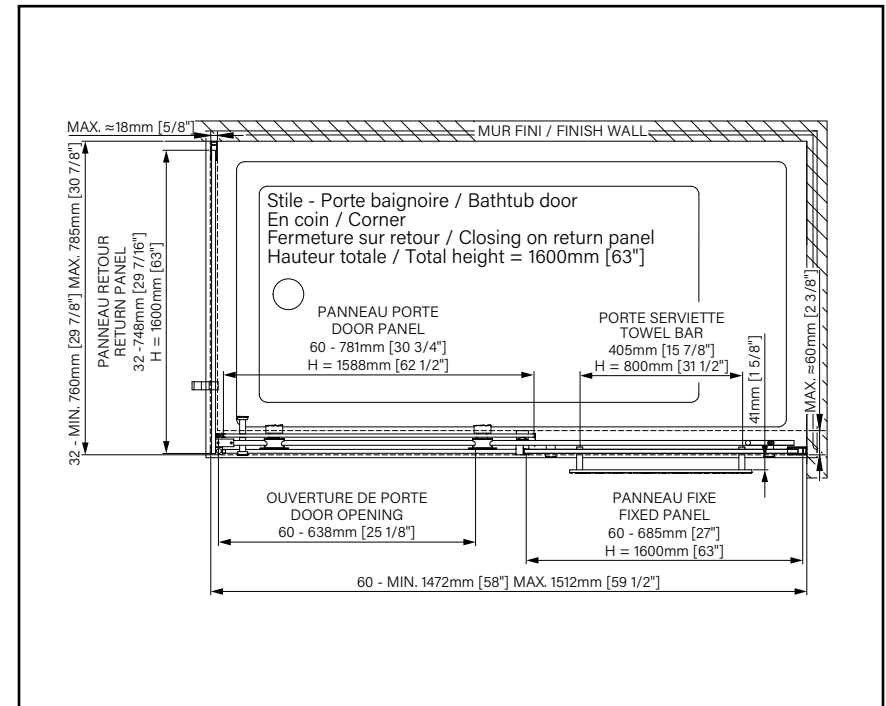

ZAFE

Protect your shower glass with 7 Zafe pattern options!

To do this, use product code DOP and complete your order form!

inspira

Print on your shower glass!!

To do this, use product code DOP and complete your order form!

Please refer to the Inspira glass order form to customize according to your preferences.

Products	Price	No. of boxes	Components	Contents	Component prices
Door					
60" DS26000BSTC_1		3	DG0260BD01	Door	$320
	● $1475		DG0260BF01	Fixed glass	$320
	● $1490		DH1760BX_0	Hardware	$835
					$850
Return					
32" DS23200BSTX_1		2	DG0232BX01	Return	$250
	● $350		DH0201BX_0	Hardware	$100
	● $375				$125

2 Polished chrome

7 Matte black