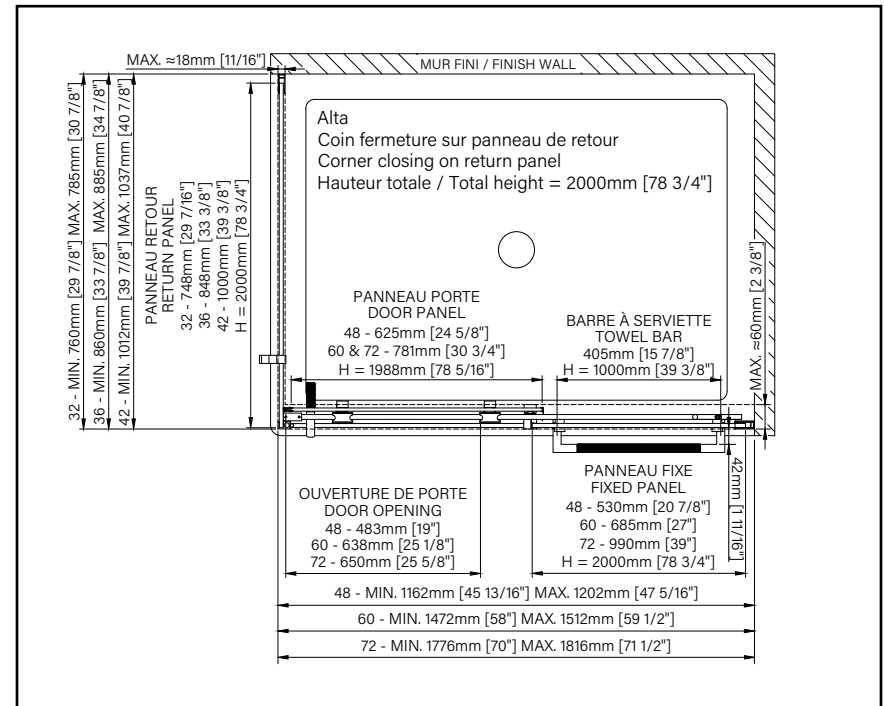

ALTA

CLEAR GLASS - IN CORNER, CLOSING ON RETURN

2 Polished chrome 7 Matte black

	Products	Price	No. of boxes	Components	Contents	Component prices
Door						
48"	DL24800ASTC_1		3	DG0248SD01	Door	$345
		● $1340		DG0248SF01	Fixed glass	$345
		● $1355		DH1648SX_0	Hardware	$650
					$665	●
60"	DL26000ASTC_1		3	DG0260SD01	Door	$380
		● $1470		DG0260SF01	Fixed glass	$380
		● $1485		DH1660SX_0	Hardware	$710
					$725	●
72"	DL27200ASTC_1		3	DG0260SD01	Door	$380
		● $1590		DG0272SF01	Fixed glass	$430
		● $1640		DH1672SX_0	Hardware	$780
					$830	●
Return						
32"	DL23200PSTX_1		2	DG0232RX01	Return	$340
		● $445		DH0201RX_0	Hardware	$105
					$115	●
36"	DL23600PSTX_1		2	DG0236RX01	Return	$365
		● $470		DH0201RX_0	Hardware	$105
					$115	●
42"	DL24200PSTX_1		2	DG0242RX01	Return	$430
		● $535		DH0201RX_0	Hardware	$105
					$115	●

ZAFE

Protect your shower glass with 7 Zafe pattern options!

To do this, use product code DOP and complete your order form!

inspira

Print on your shower glass!!

To do this, use product code DOP and complete your order form!

Please refer to the Inspira glass order form to customize according to your preferences.