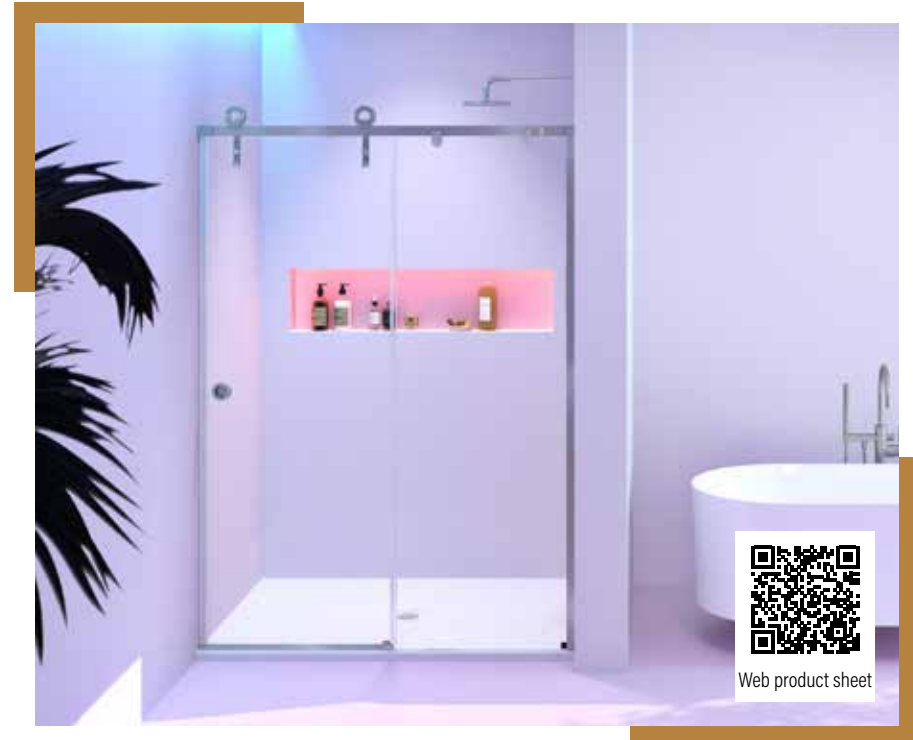

TRON

CLEAR GLASS - ALCOVE

Web product sheet

Products	Price
Door	
48" DTO4800ASTC61	$1695
60" DTO6000ASTC61	$1895