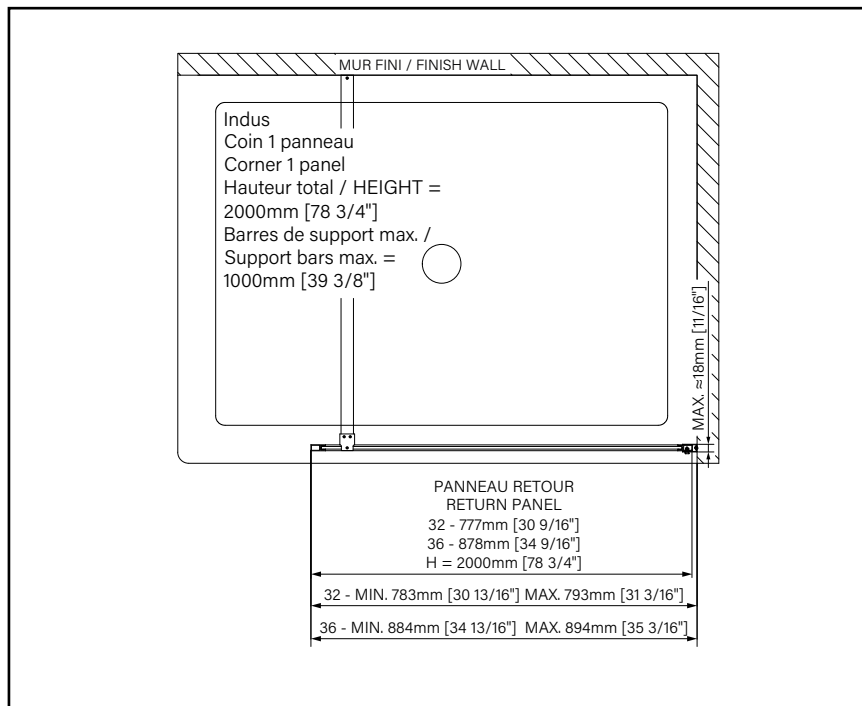

FIXED SHOWER SCREEN

Height of 78 3/4" (2000mm)

Clear glass with matte black aluminum frame

INDUS

CLEAR GLASS - ALCOVE

Products	Price
Écran	
32" DID3200ESTX76	● \$595
36" DID3600ESTX76	● \$695

8mm
5/16"

Zitta
Clean