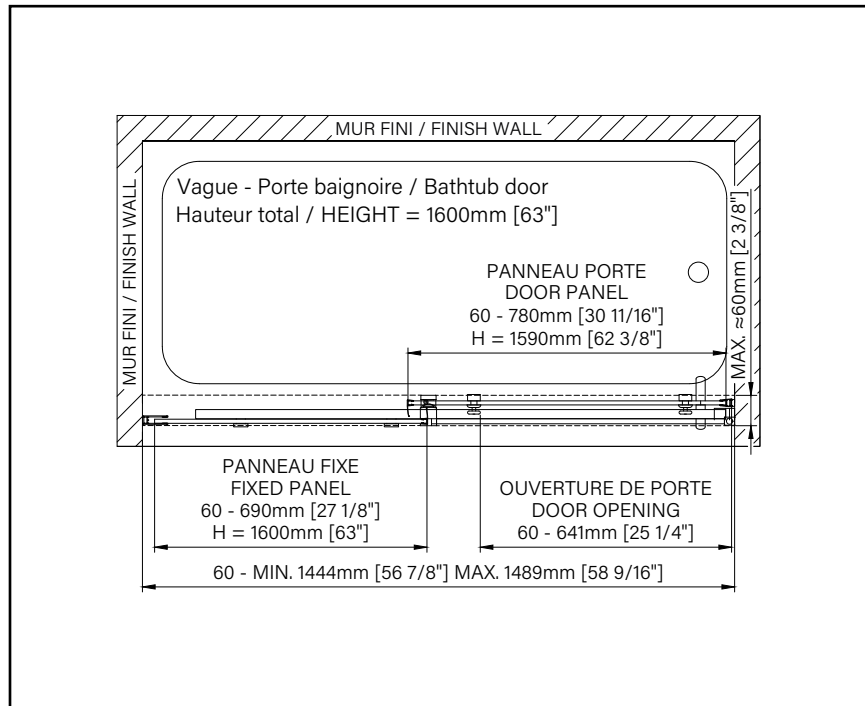

VAGUE

CLEAR GLASS - ALCOVE BATHTUB DOOR

ZAFE

Protect your shower glass with 7 Zafe pattern options!

To do this, use product code DOP and complete your order form!

inspira

Print on your shower glass!!

To do this, use product code DOP and complete your order form!

Please refer to the Inspira glass order form to customize according to your preferences.

Products	Price	No. of boxes	Components	Contents	Component prices
Door					
60" DVG6000BSTC21	$995	3	DG0160BD01	Door	$215
			DG0160BF01	Fixed glass	$215
			DH0160BX20	Hardware	$565