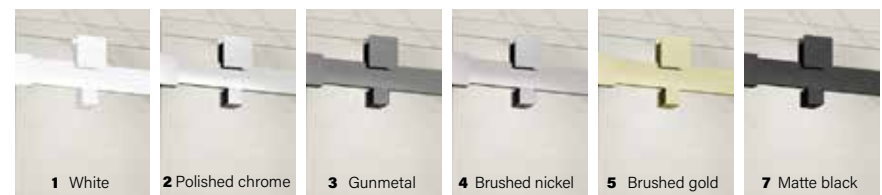

PIAZZA 2.0

CLEAR GLASS - IN CORNER, CLOSING ON RETURN

1. 1 Matte white 2 Polished chrome 3 Gunmetal
   4 Brushed nickel 5 Brushed gold 7 Matte black

Web product sheet

Products	Price	No. of boxes	Components	Contents	Component prices
Door					
48" DP24800ASTC_1		3	DG0248SD01	Door	$345
			DG0248SF01	Fixed glass	$345
			DH0348SX_0	Hardware	$590
					$605
					$755
54" DP25400ASTC_1		3	DG0254SD01	Door	$355
			DG0254SF01	Fixed glass	$355
			DH0354SX_0	Hardware	$625
					$640
					$765
60" DP26000ASTC_1		3	DG0260SD01	Door	$380
			DG0260SF01	Fixed glass	$380
			DH0360SX_0	Hardware	$645
					$660
					$810
72" DP27200ASTC_1		3	DG0260SD01	Door	$380
			DG0272SF01	Fixed glass	$430
			DH0372SX_0	Hardware	$710
					$760
					$865
Return					
32" DP23200PSTX_1		2	DG0232RX01	Return	$340
			DH0201RX_0	Hardware	$105
					$115
					$215
36" DP23600PSTX_1		2	DG0236RX01	Return	$365
			DH0201RX_0	Hardware	$105
					$115
					$215
42" DP24200PSTX_1		2	DG0242RX01	Return	$430
			DH0201RX_0	Hardware	$105
					$115
					$215

ZAFE

Protect your shower glass with 7 Zafe pattern options!

To do this, use product code DOP and complete your order form!

inspira

Print on your shower glass!!

To do this, use product code DOP and complete your order form!

Please refer to the Inspira glass order form to customize according to your preferences.

36
COLOUR
COMBINATIONS
AVAILABLE!

ROLLER AND HANDLE INSERT — OPTD0300_

$125..... $135..... $145