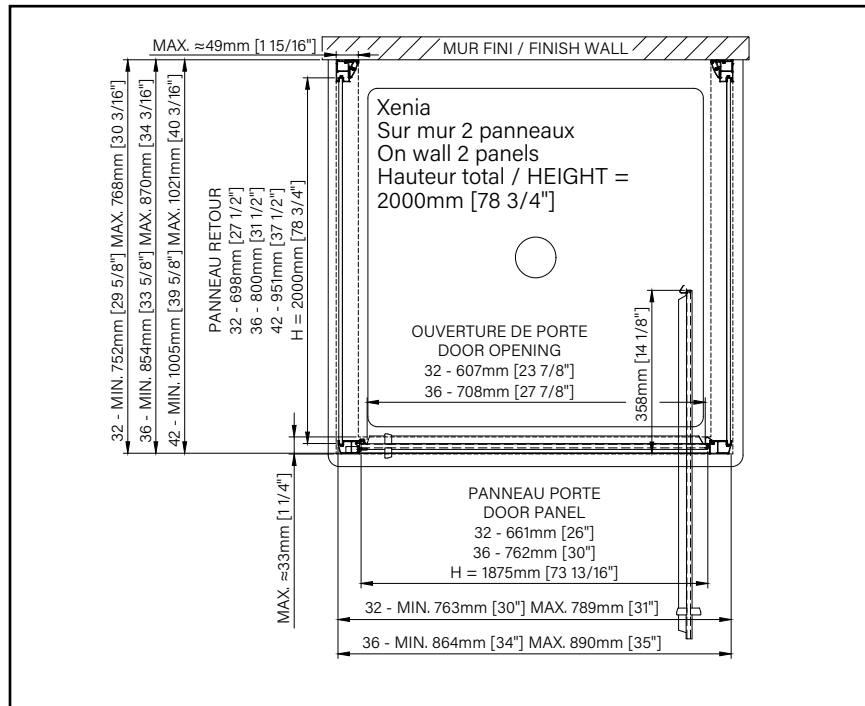

Web product sheet

For a flat wall configuration, order
TWO RETURN PANELS