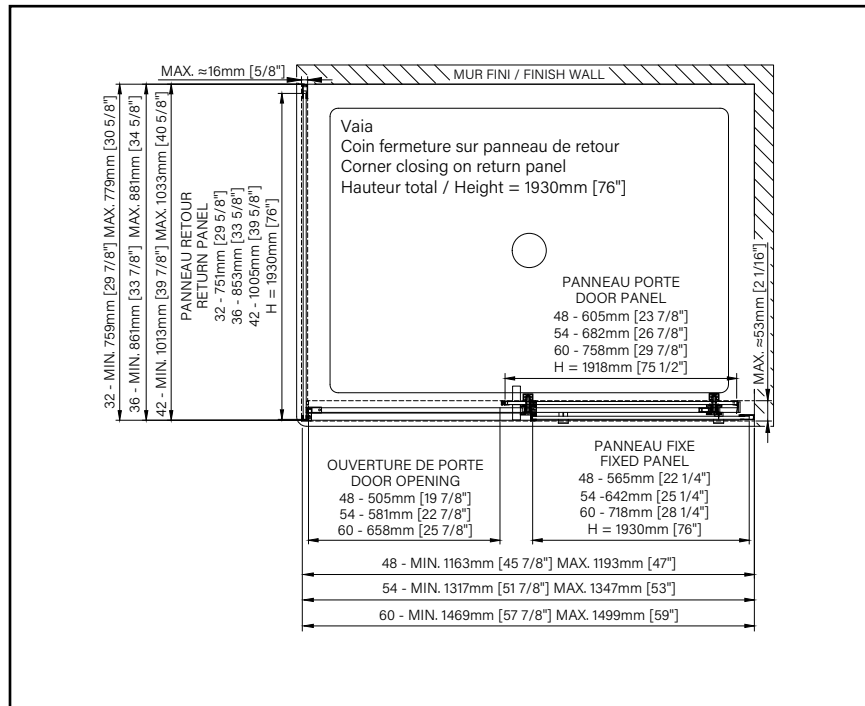

2 Polished chrome

7 Matte black

2 Polished chrome 7 Matte black

VAIA

CLEAR GLASS - IN CORNER, CLOSING ON RETURN

ZAFE

Protect your shower glass with 7 Zafe pattern options!

To do this, use product code DOP and complete your order form!