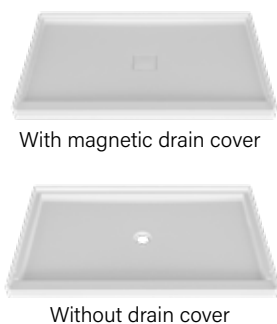

32" x 32"

PIVOT SHOWER DOORS

36" x 36"

SLIDING SHOWER DOORS

PIVOT SHOWER DOORS

SHOWER SCREENS

WITH A ROUNDED CORNER

42" x 36"

SLIDING SHOWER DOORS

PIVOT SHOWER DOORS

SHOWER SCREENS