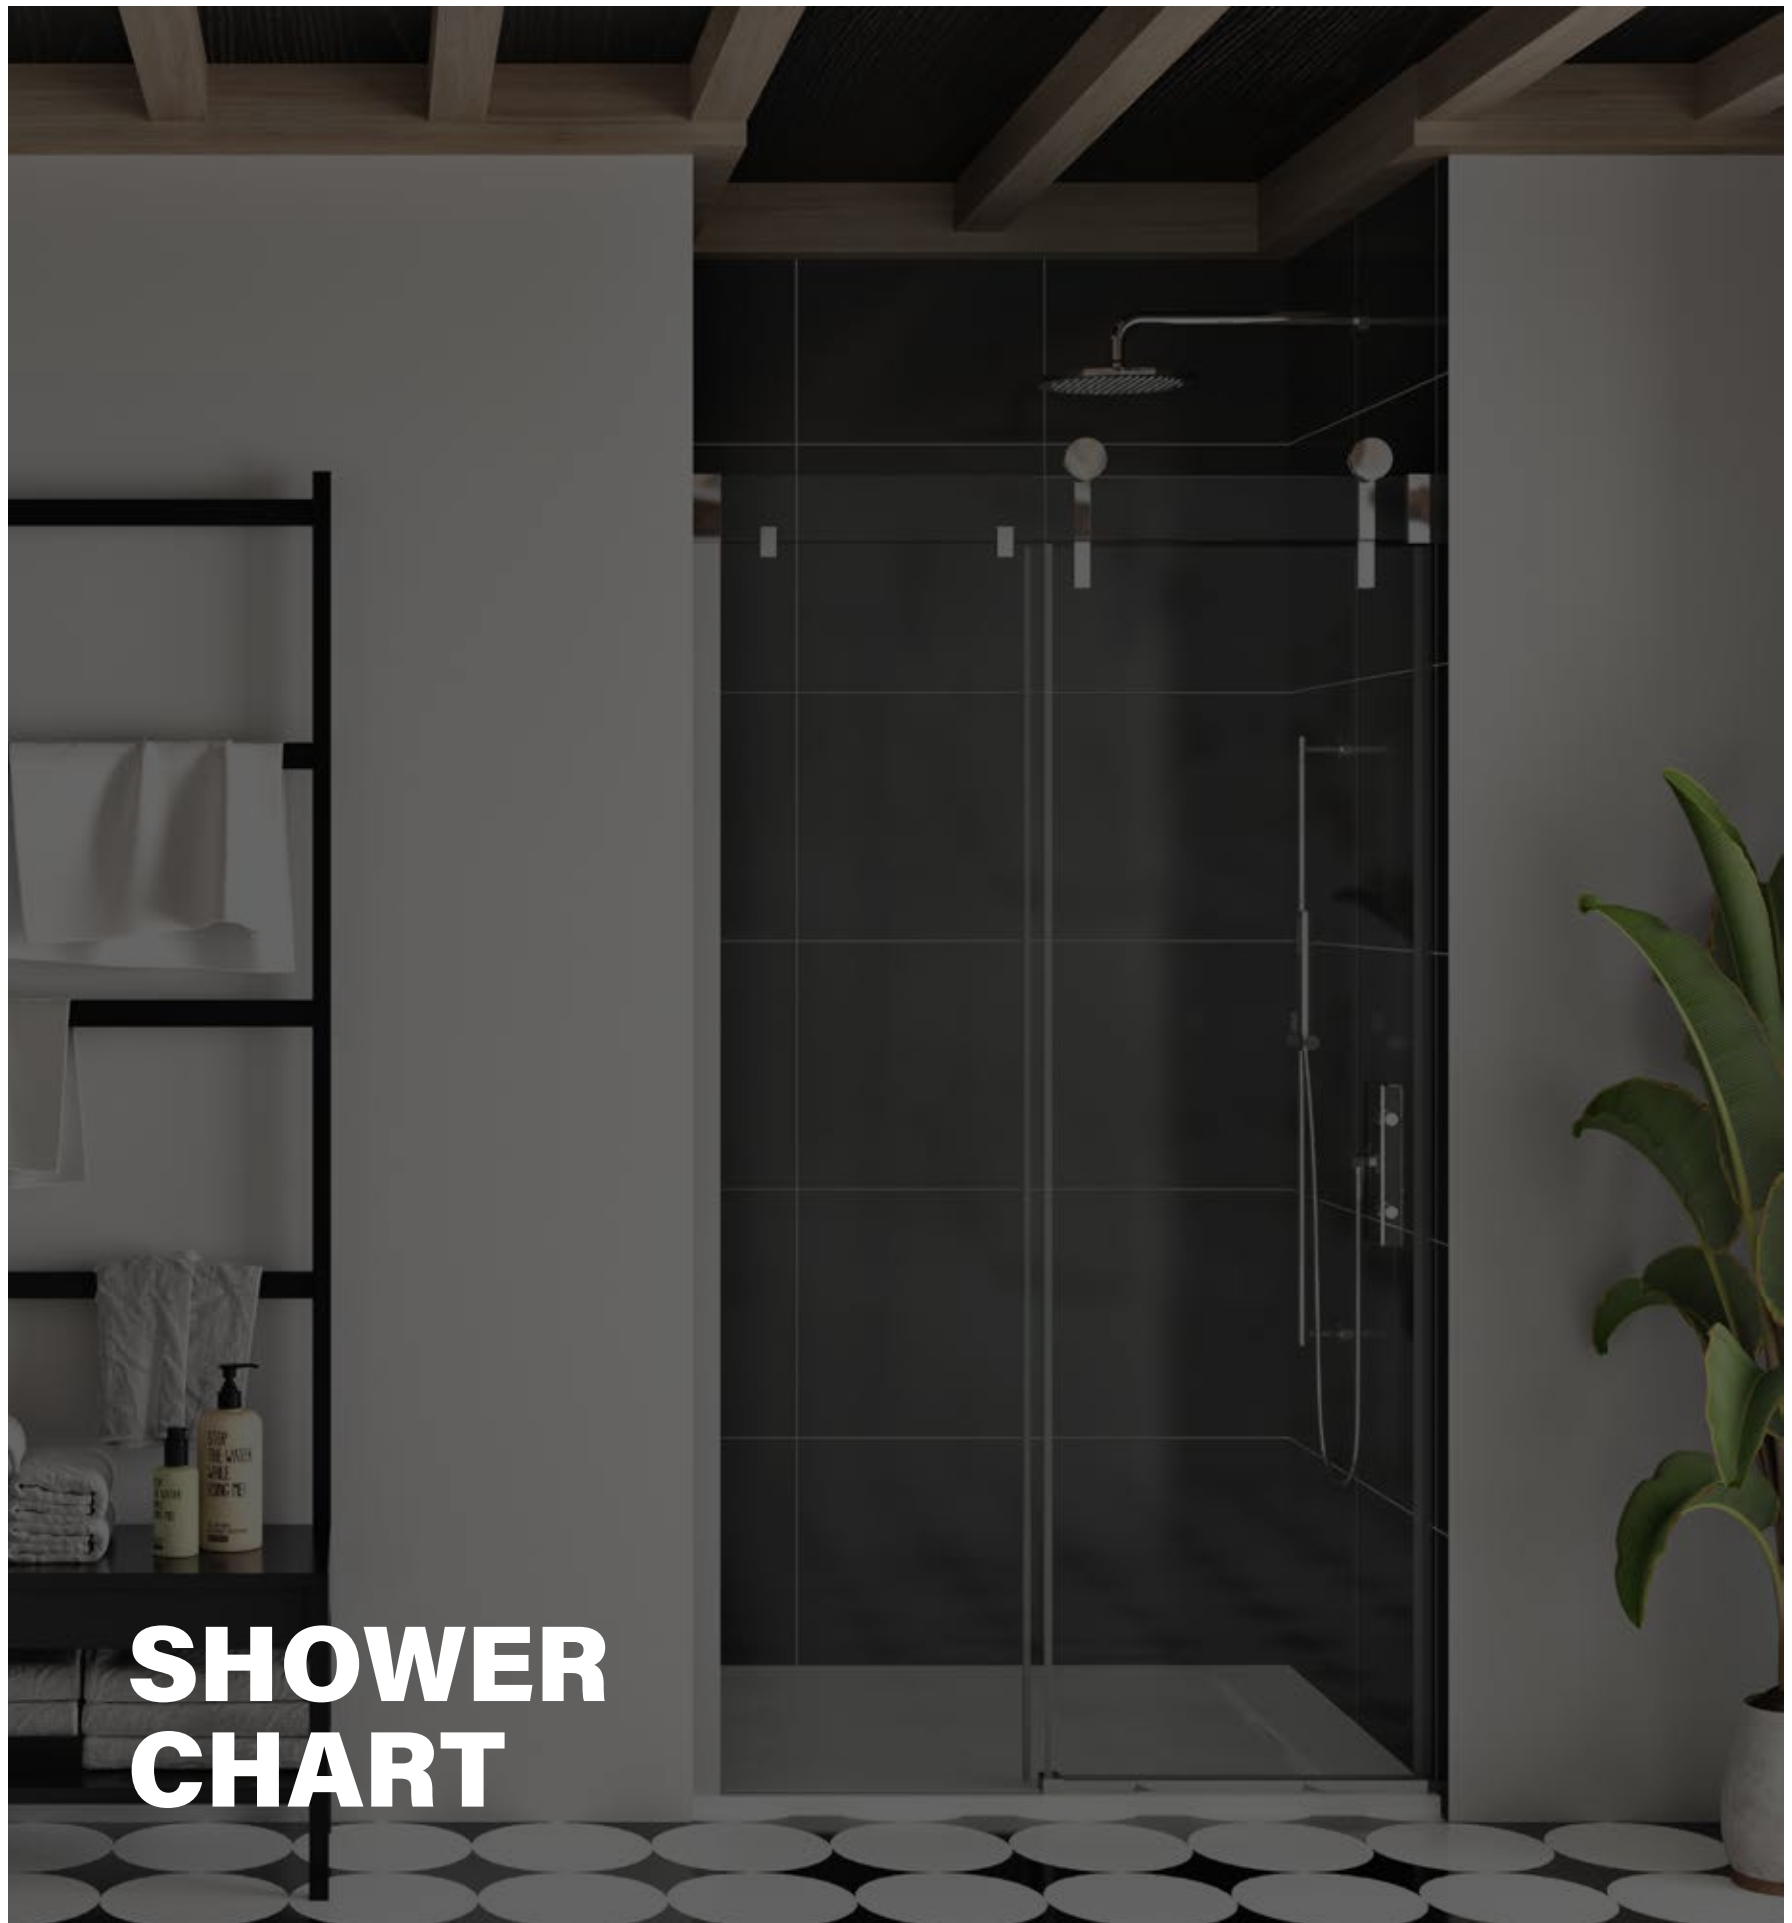

SHOWER CHART