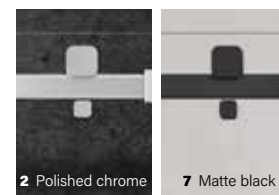

Products	Price	No. of boxes	Components	Contents	Component prices
Door					
48" DL24800WSTC_1		3	DG0248SD01	Door	$345
	● $$1340		DG0248SF01	Fixed glass	$345
	● $1355		DH1648SW_0	Hardware	$650
					$665
60" DL26000WSTC_1		3	DG0260SD01	Door	$380
	● $$1470		DG0260SF01	Fixed glass	$380
	● $1485		DH1660SW_0	Hardware	$710
					$725
72" DL27200WSTC_1		3	DG0260SD01	Door	$380
	● $$1590		DG0272SF01	Fixed glass	$430
	● $1640		DH1672SW_0	Hardware	$780
					$830
Return					
32" DL23200PSTX_1		2	DG0232RX01	Return	$340
	● $445		DH0201RX_0	Hardware	$105
	● $455				$115
36" DL23600PSTX_1		2	DG0236RX01	Return	$365
	● $$470		DH0201RX_0	Hardware	$105
	● $480				$115
42" DL24200PSTX_1		2	DG0242RX01	Return	$430
	● $$535		DH0201RX_0	Hardware	$105
	● $545				$115