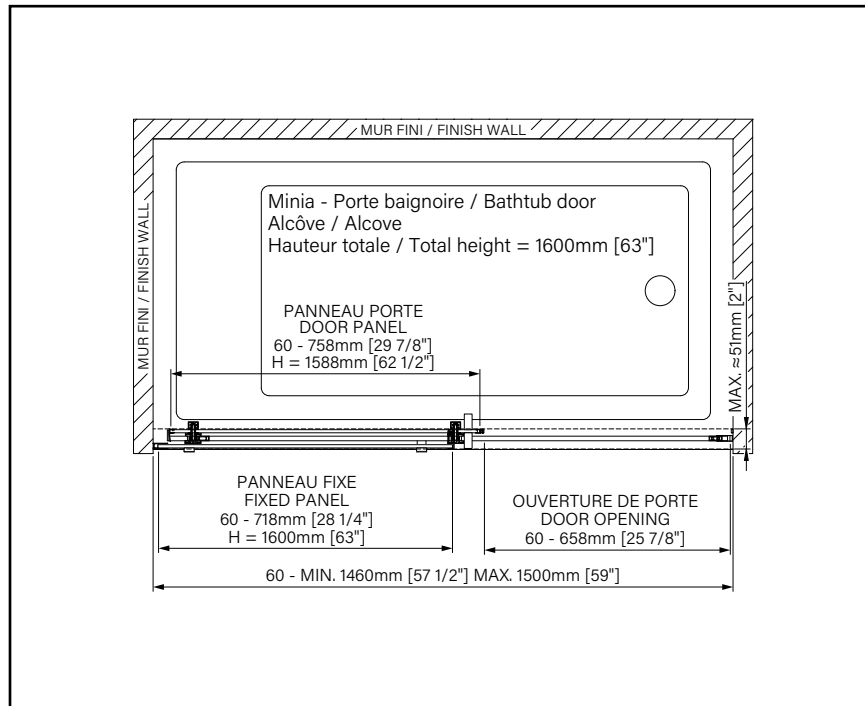

2 Polished chrome 7 Matte black

Web product sheet

ZAFE

Protect your shower glass with 7 Zafe pattern options!

To do this, use product code DOP and complete your order form!

inspira

Print on your shower glass!!

To do this, use product code DOP and complete your order form!

Please refer to the Inspira glass order form to customize according to your preferences.

2 Polished chrome

7 Matte black

Products	Price	No. of boxes	Components	Contents	Component prices
60" DMN6000BSTC_1		3	DG1160BD01	Door	$310
	$1145		DG1160BF01	Fixed glass	$310
	$1160		DH1260BX_0	Hardware	$525
					$540