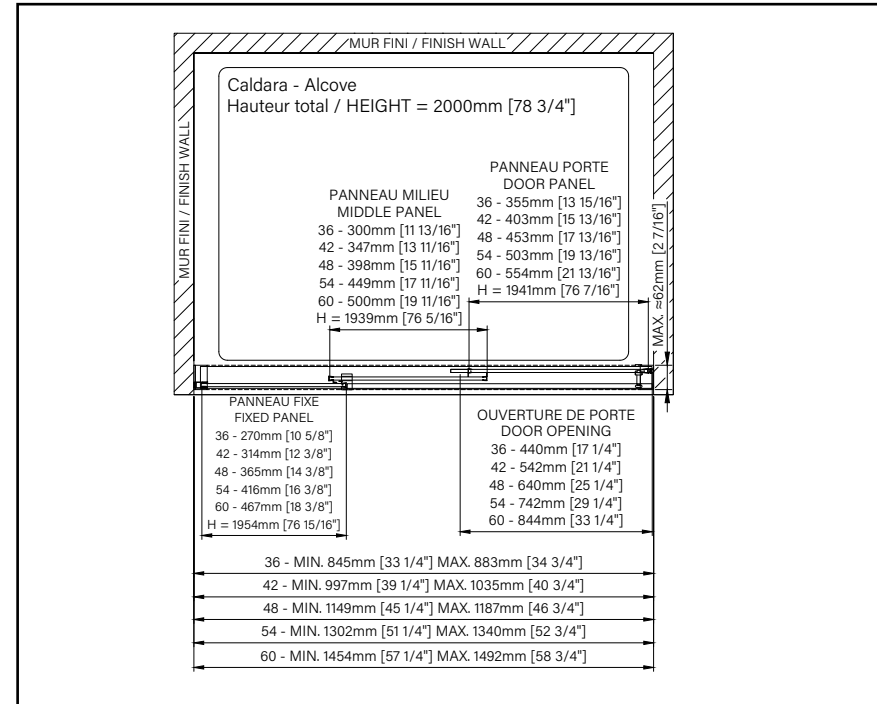

CALDARA

CLEAR GLASS - ALCOVE

Products	Price
Door	
36" DCL3600ASTC21	795 $
42" DCL4200ASTC21	895 $
48" DCL4800ASTC21	995 $
54" DCL5400ASTC21	1095 $
60" DCL6000ASTC21	1195 $