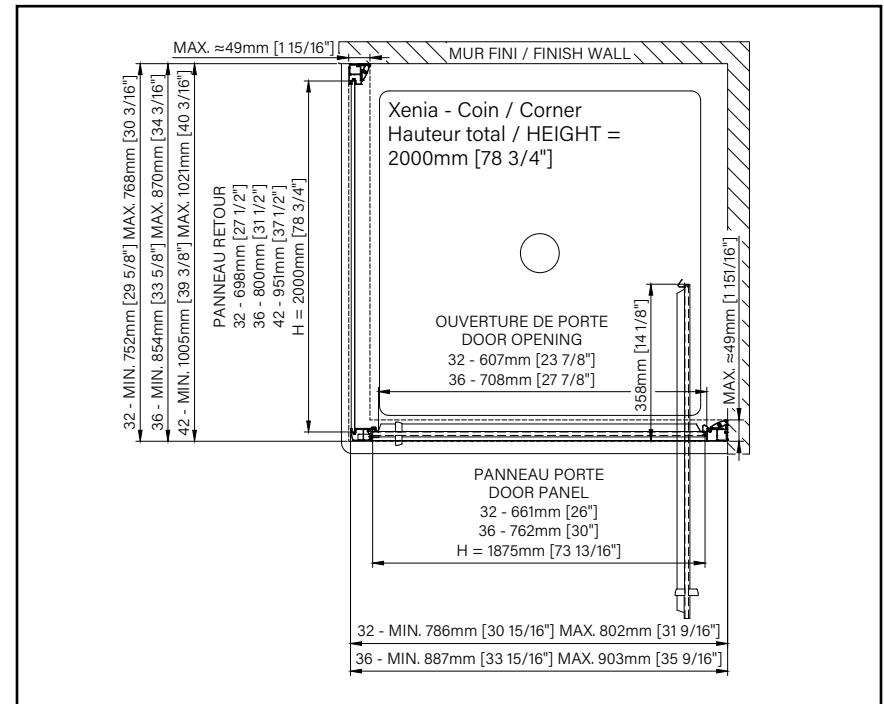

XENIA

CLEAR GLASS - SQUARE IN CORNER

Web product sheet

PIVOT AND SLIDING MECHANISM

Products

Price

Door

32" DXN3200ASTC21 ● **$995**

36" DXN3600ASTC21 ● **$1095**

Return

32" DXN3200PSTX21 ● **$450**

36" DXN3600PSTX21 ● **$475**

42" DXN4200PSTX21 ● **$525**