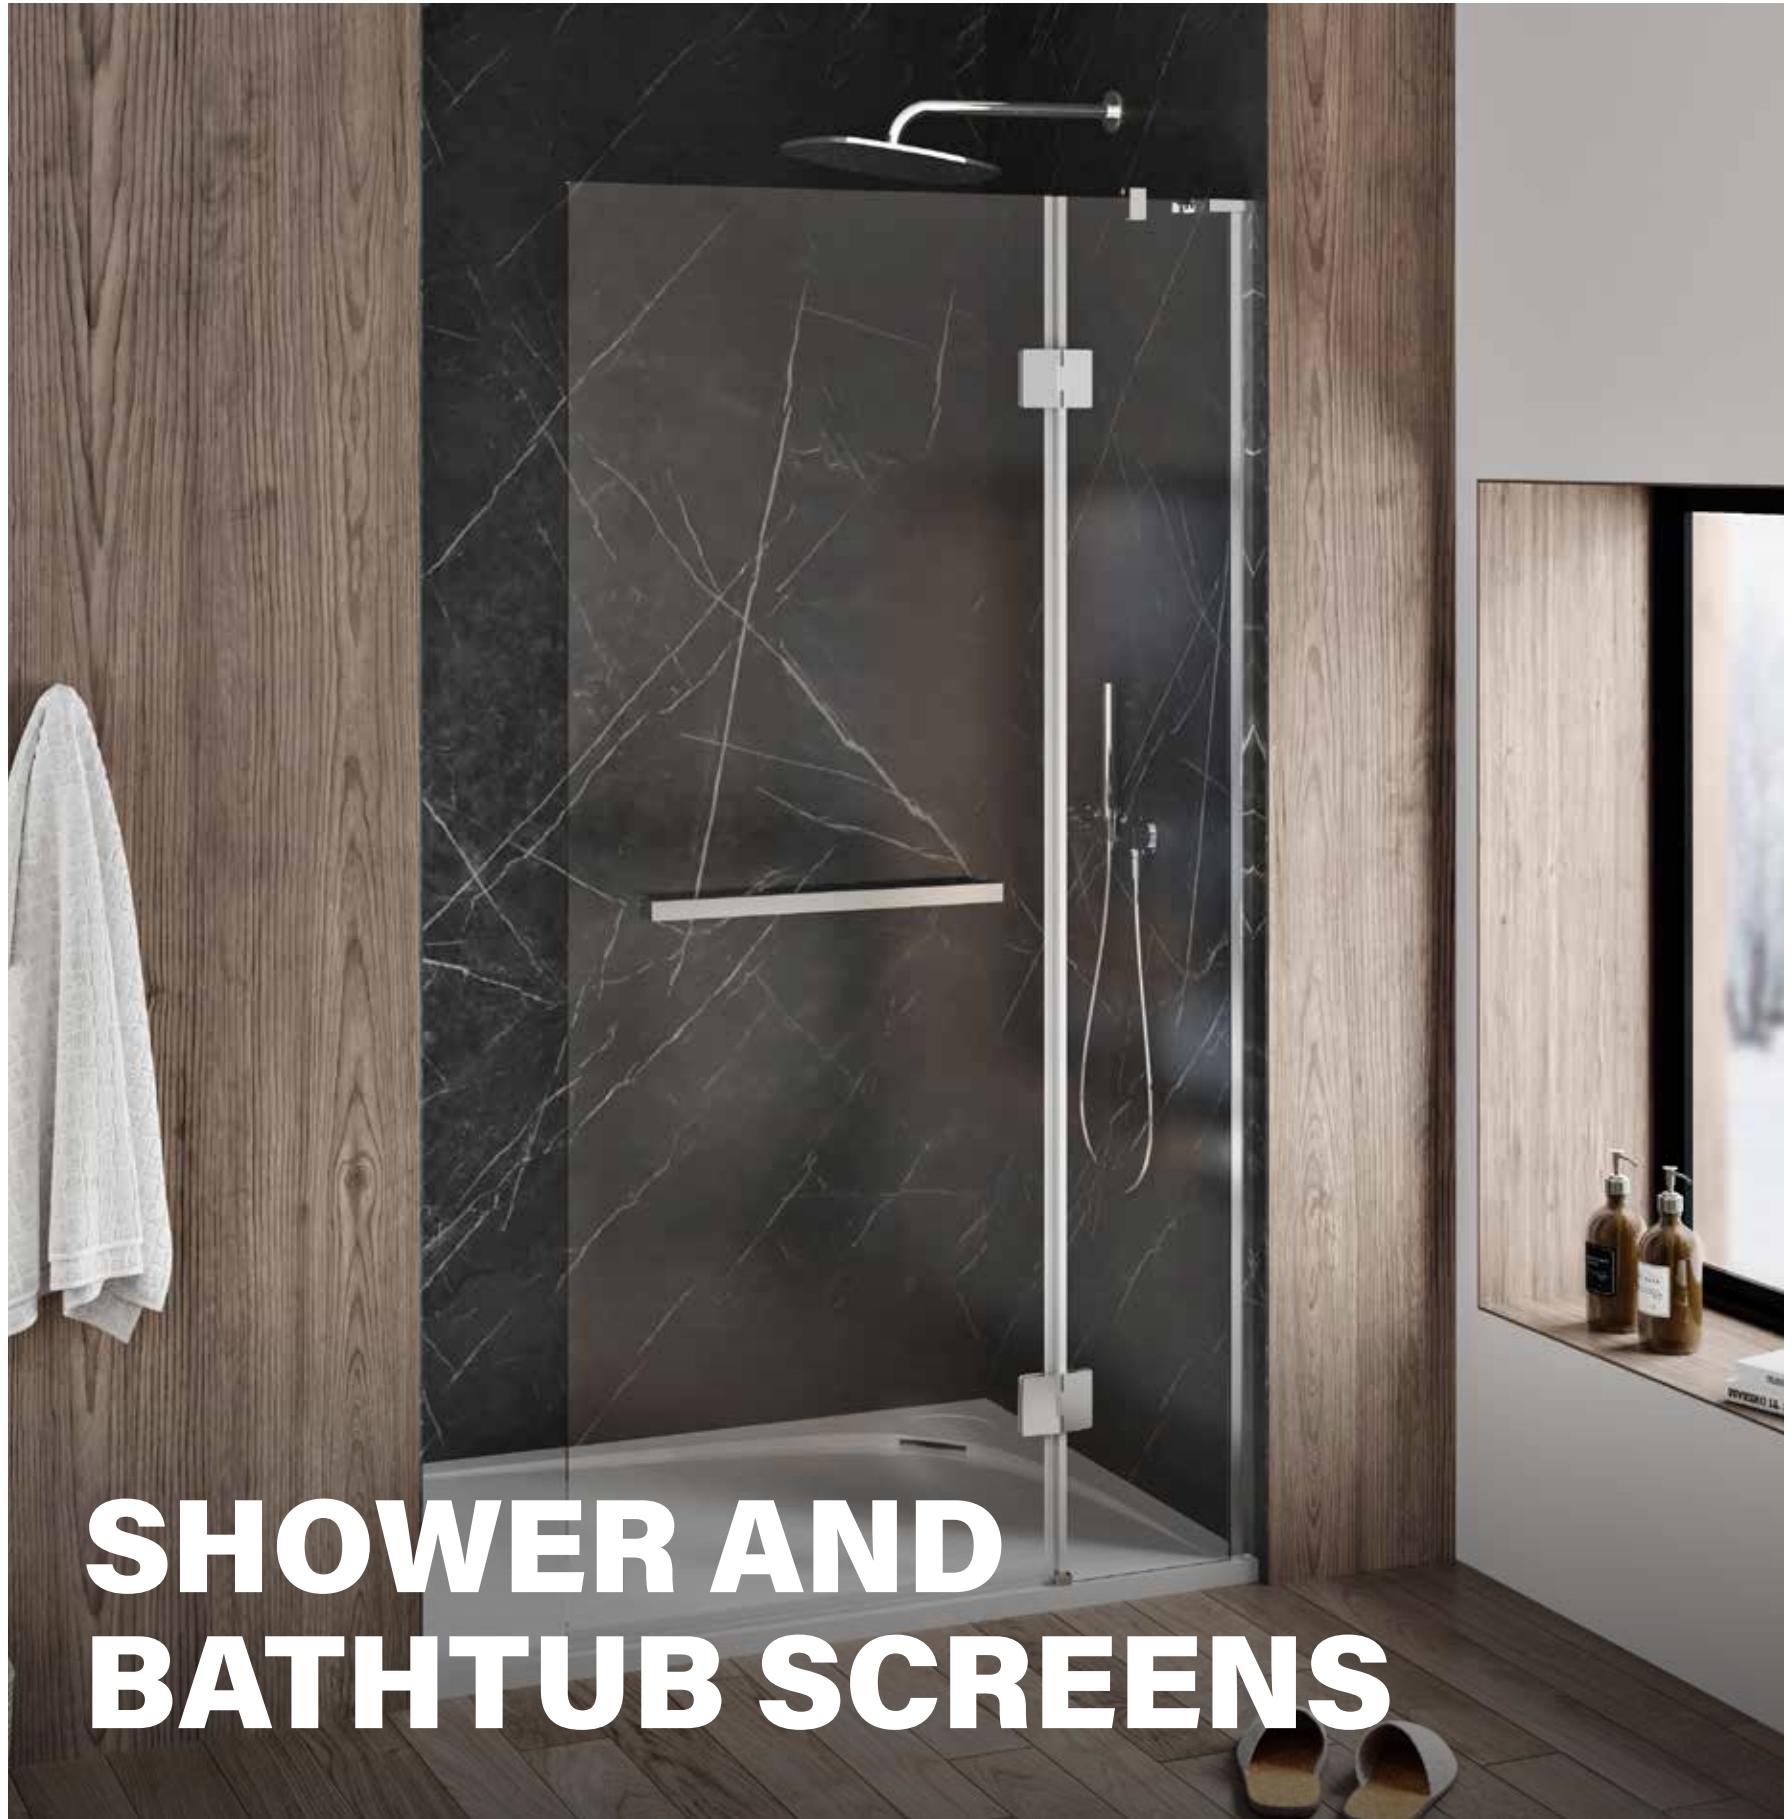

RESERVE YOUR **ZITTA GROUP ACADEMY** DAY
TODAY THROUGH YOUR REPRESENTATIVE!

SHOWER AND BATHTUB SCREENS

ICONS

FOR SHOWER
AND BATHTUB
SCREENS

**CUSTOMIZABLE
PRODUCT**

GLASS THICKNESS

**EASY AND QUICK
INSTALLATION**