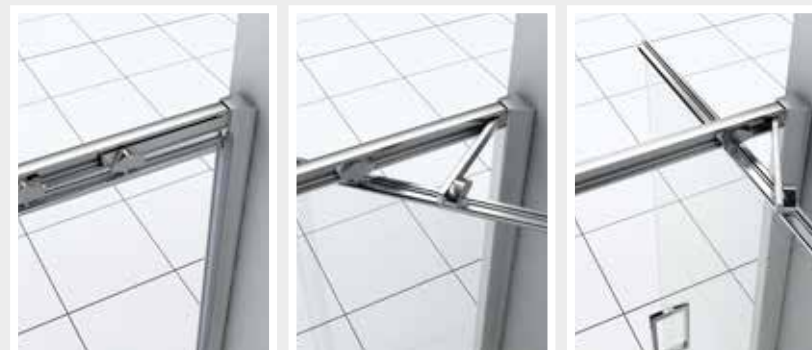

PIVOT AND SLIDING MECHANISM

Products

Price

Door

42" DXN4200ASTC21 ● **$1295**

Return

32" DXN3200PSTX21 ● **$450**

36" DXN3600PSTX21 ● **$475**

42" DXN4200PSTX21 ● **$525**