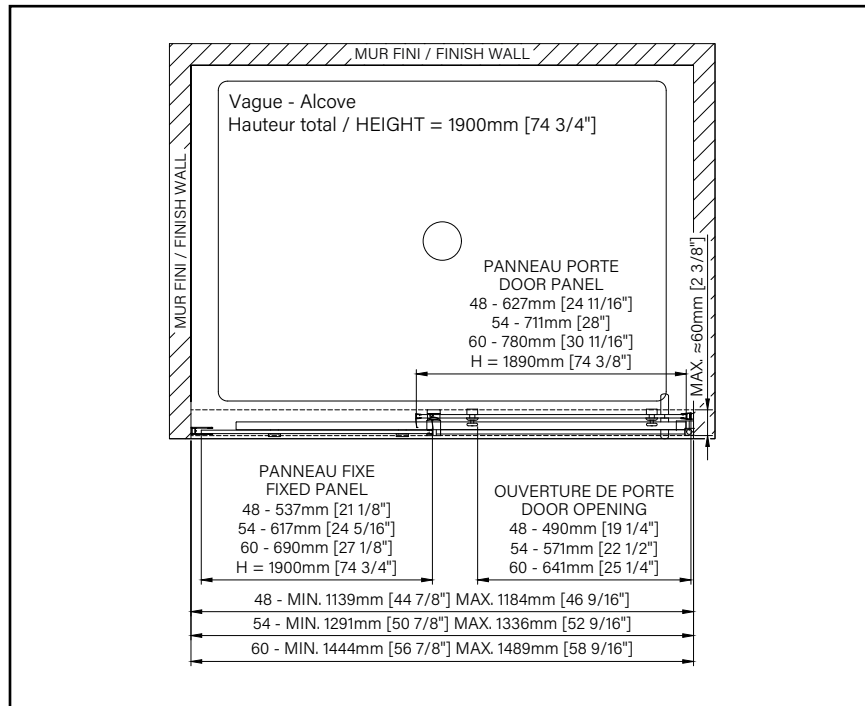

2 Polished chrome 7 Matte black

VAGUE

CLEAR GLASS - ALCOVE

ZAFE

Protect your shower glass with 7 Zafe pattern options!

To do this, use product code DOP and complete your order form!

Please refer to the Inspira glass order form to customize according to your preferences.

inspira

Print on your shower glass!!

To do this, use product code DOP and complete your order form!

Products	Price	No. of boxes	Components	Contents	Component prices
Door					
48" DVG4800ASTC_1		3	DG0148SD01	Door	$285
	● $885		DG0148SF01	Fixed glass	$285
	● $905		DH0148SX_0	Hardware	$315
					$335
54" DVG5400ASTC_1		3	DG0154SD01	Door	$295
	● $980		DG0154SF01	Fixed glass	$295
	● $995		DH0154SX_0	Hardware	$390
					$405
60" DVG6000ASTC_1		3	DG0160SD01	Door	$305
	● $1015		DG0160SF01	Fixed glass	$305
	● $1055		DH0160SX_0	Hardware	$405
					$445

SLIDING SHOWER DOOR