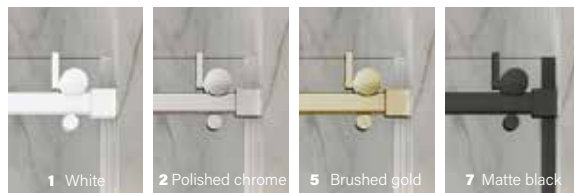

ZAFE

Protect your shower glass with 7 Zafe pattern options!

To do this, use product code DOP and complete your order form!

inspira

Print on your shower glass!!

To do this, use product code DOP and complete your order form!

Please refer to the Inspira glass order form to customize according to your preferences.