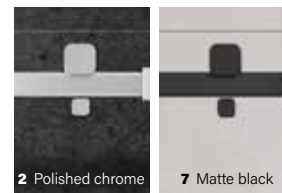

2 Polished chrome

7 Matte black

Products	Price	No. of boxes	Components	Contents	Component prices
Door					
48" DL14800ASTC_1		3	DG0248SD01	Door	$345
	● $1340		DG0248SFX1	Fixed glass	$345
	● $1355		DH1648SX_0	Hardware	$650
					$665
60" DL16000ASTC_1		3	DG0260SD01	Door	$380
	● $1470		DG0260SFX1	Fixed glass	$380
	● $1485		DH1660SX_0	Hardware	$710
					$725
72" DL17200ASTC_1		3	DG0260SD01	Door	$380
	● $1590		DG0272SFX1	Fixed glass	$430
	● $1640		DH1672SX_0	Hardware	$780
					$830
Return					
32" DL23200PSTX_1		2	DG0232RX01	Return	$340
	● $445		DH0201RX_0	Hardware	$105
	● $455				$115
36" DL23600PSTX_1		2	DG0236RX01	Return	$365
	● $470		DH0201RX_0	Hardware	$105
	● $480				$115
42" DL24200PSTX_1		2	DG0242RX01	Return	$430
	● $535		DH0201RX_0	Hardware	$105
	● $545				$115