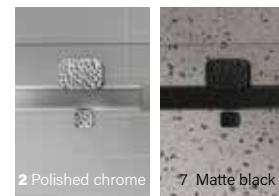

Please refer to the Inspira glass order form to customize according to your preferences.

2 Polished chrome

7 Matte black

Products	Price	No. of boxes	Components	Contents	Component prices
Door					
60" DS2600VSTC_1		3	DG0260BD01	Door	\$320
	● \$1475		DG0260BF01	Fixed glass	\$320
	● \$1490		DH1760BW_0	Hardware	\$835
					\$850
Return					
32" DS23200BSTX_1		2	DG0232BX01	Return	\$250
	● \$350		DH0201BX_0	Hardware	\$100
	● \$375				\$125