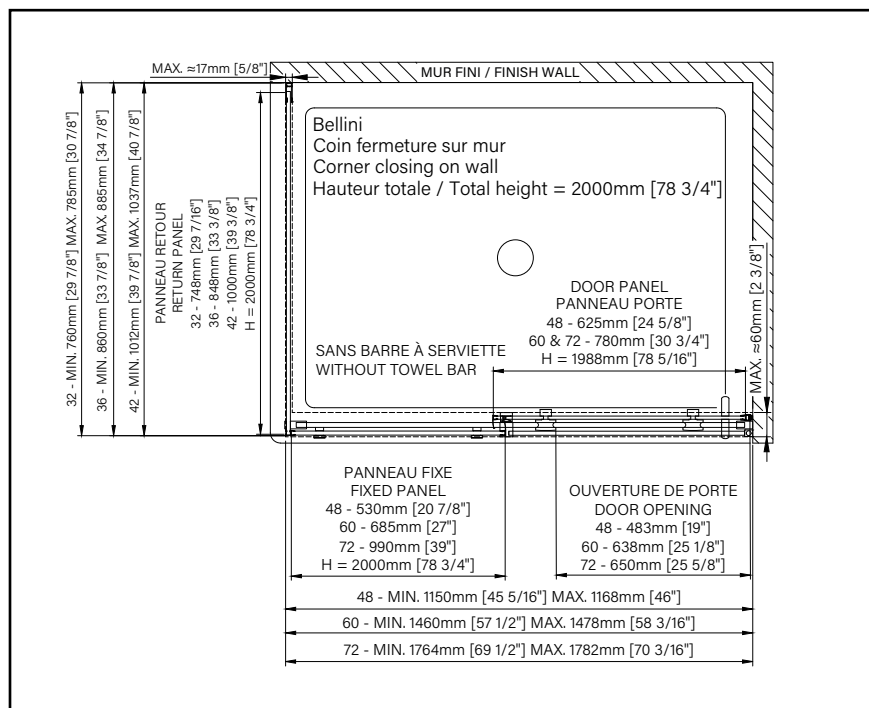

WITHOUT
TOWEL BAR

BELLINI

CLEAR GLASS - IN CORNER, CLOSING ON WALL

ZAFE

Protect your shower glass with 7 Zafe pattern options!

To do this, use product code DOP and complete your order form!

Please refer to the Inspira glass order form to customize according to your preferences.