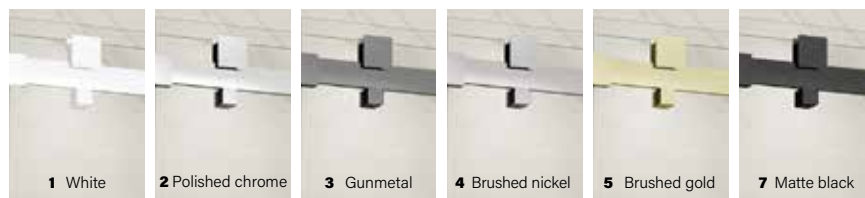

- 1 Matte white
- 2 Polished chrome
- 3 Gunmetal
- 4 Brushed nickel
- 5 Brushed gold
- 7 Matte black

PIAZZA 2.0

CLEAR GLASS - IN CORNER, CLOSING ON WALL

Web product sheet

Protect your shower glass with 7 Zafe pattern options!

To do this, use product code DOP and complete your order form!

Print on your shower glass!!

To do this, use product code DOP and complete your order form!

Please refer to the Inspira glass order form to customize according to your preferences.

36
COLOUR
COMBINATIONS
AVAILABLE!

ROLLER AND HANDLE INSERT — OPTD0300_

● $125..... ○ ● ● ● ● $135 ..... ● $145

Products	Price	No. of boxes	Components	Contents	Component prices
Door					
48" DP24800WSTC_1		3	DG0248SD01	Door	$345
	$1280		DG0248SF01	Fixed glass	$345
	$1295		DH0348SW_0	Hardware	$590
	$1445				$605
					$755
54" DP25400WSTC_1		3	DG0254SD01	Door	$355
	$1335		DG0254SF01	Fixed glass	$355
	$1350		DH0354SW_0	Hardware	$625
	$1475				$640
					$765
60" DP26000WSTC_1		3	DG0260SD01	Door	$380
	$1405		DG0260SF01	Fixed glass	$380
	$1420		DH0360SW_0	Hardware	$645
	$1570				$660
					$810
72" DP27200WSTC_1		3	DG0260SD01	Door	$380
	$1520		DG0272SF01	Fixed glass	$430
	$1570		DH0372SW_0	Hardware	$710
	$1675				$760
					$865
Return					
32" DP23200PSTX_1		2	DG0232RX01	Return	$340
	$445		DH0201RX_0	Hardware	$105
	$455				$115
	$555				$215
36" DP23600PSTX_1		2	DG0236RX01	Return	$365
	$470		DH0201RX_0	Hardware	$105
	$480				$115
	$580				$215
42" DP24200PSTX_1		2	DG0242RX01	Return	$430
	$535		DH0201RX_0	Hardware	$105
	$545				$115
	$645				$215