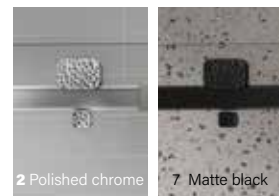

Products	Price	No. of boxes	Components	Contents	Component prices
Door					
48"	DS24800ASTC_1	3	DG0248SD01	Door	$345
	●		DG0248SF01	Fixed glass	$345
	●		DH1748SX_0	Hardware	$765
					$780
60"	DS26000ASTC_1	3	DG0260SD01	Door	$380
	●		DG0260SF01	Fixed glass	$380
	●		DH1760SX_0	Hardware	$840
					$855
72"	DS27200ASTC_1	3	DG0260SD01	Door	$380
	●		DG0272SF01	Fixed glass	$430
	●		DH1772SX_0	Hardware	$925
					$940
Return					
32"	DS23200PSTX_1	2	DG0232RX01	Return	$340
	●		DH0201RX_0	Hardware	$105
	●				$115
					$455
36"	DS23600PSTX_1	2	DG0236RX01	Return	$365
	●		DH0201RX_0	Hardware	$105
	●				$115
					$480
42"	DS24200PSTX_1	2	DG0242RX01	Return	$430
	●		DH0201RX_0	Hardware	$105
	●				$115
					$535
					$545