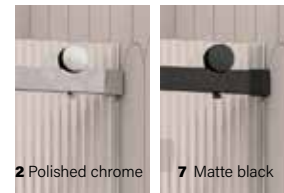

2 Polished chrome

7 Matte black

Products	Price	No. of boxes	Components	Contents	Component prices
Door					
48" DVI4800WST	$1160	3	DG1148SD	Door	$325
	$1175		DG1148SF03	Fixed glass	$325
			DH1148SW_0	Hardware	$510
					$525
60" DVI6000WST	$1305	3	DG1160SD	Door	$360
	$1320		DG1160SF03	Fixed glass	$360
			DH1160SW_0	Hardware	$585
					$600
Return					
32" DVI3200PST	$525	2	DG1132RX	Return	$395
	$540		DH1101RX_0	Hardware	$130
					$145
36" DVI3600PST	$550	2	DG1136RX	Return	$420
	$565		DH1101RX_0	Hardware	$130
					$145
42" DVI4200PST	$575	2	DG1142RX	Return	$445
	$590		DH1101RX_0	Hardware	$130
					$145

IF ORDERING BY PRODUCT

Use the code G (left) or H (right) in 1st _ .
Use the code 2 (chrome) or 7 (matte black) in 2nd .

IF ORDERING BY COMPONENT

Use the code L (left) or R (right) for the «door» component.
Use the code 2 (chrome) or 7 (matte black) for the «Hardware» component