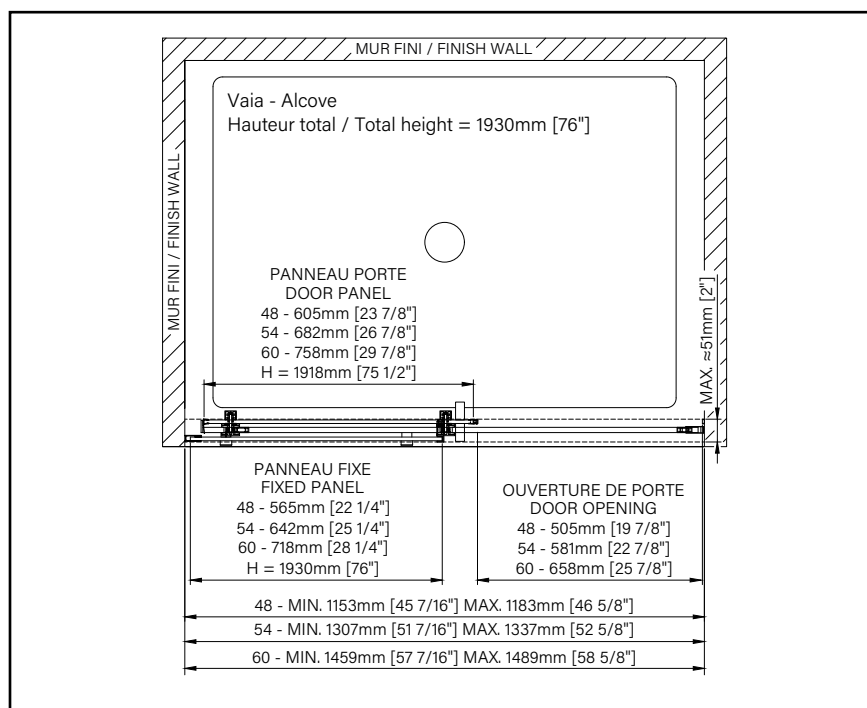

2 Polished chrome 7 Matte black

VAIA

CLEAR GLASS - ALCOVE

ZAFE

Protect your shower glass with 7 Zafe pattern options!

To do this, use product code DOP and complete your order form!

Please refer to the Inspira glass order form to customize according to your preferences.

inspira

Print on your shower glass!!

To do this, use product code DOP and complete your order form!

Products	Price	No. of boxes	Components	Contents	Component prices
Door					
48" DVI4800ASTC_1		3	DG1148SD01	Door	$310
	● $1130		DG1148SF01	Fixed glass	$310
	● $1145		DH1148SX_0	Hardware	$510
					$525
54" DVI5400ASTC_1		3	DG1154SD01	Door	$330
	● $1195		DG1154SF01	Fixed glass	$330
	● $1215		DH1154SX_0	Hardware	$535
					$555
60" DVI6000ASTC_1		3	DG1160SD01	Door	$335
	● $1255		DG1160SF01	Fixed glass	$335
	● $1270		DH1160SX_0	Hardware	$585
					$600

SLIDING SHOWER DOOR