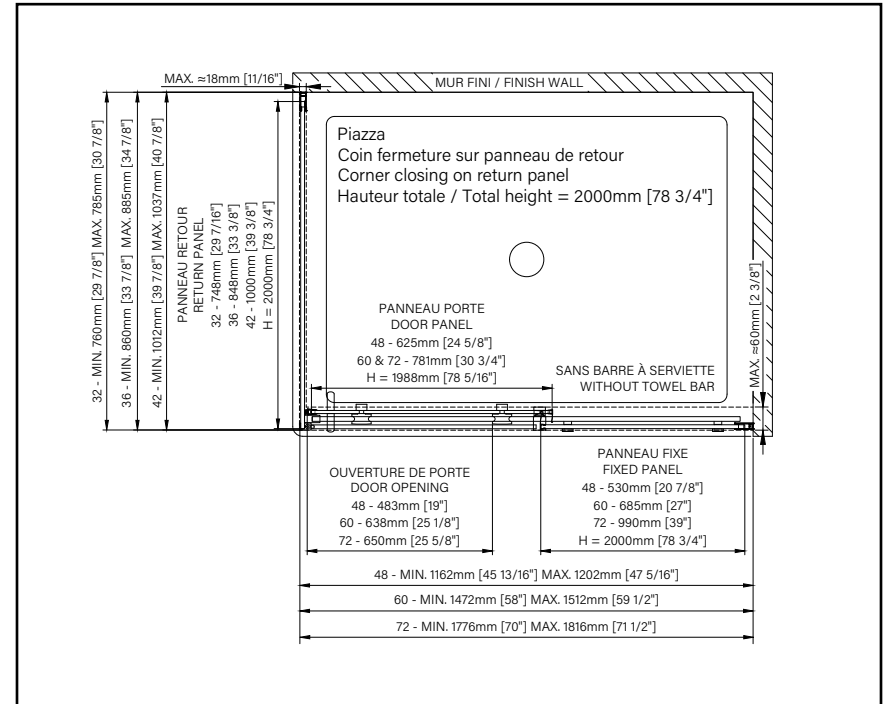

PIAZZA

CLEAR GLASS - IN CORNER, CLOSING ON RETURN

WITHOUT
TOWEL BAR

1. 1 Matte white 2 Polished chrome 3 Gunmetal
   4 Brushed nickel 5 Brushed gold 7 Matte black

Products	Price	No. of boxes	Components	Contents	Component prices
Door					
48" DP14800ASTC_1	$1280	3	DG0248SD01	Door	$345
	$1295		DG0248SFX1	Fixed glass	$345
	$1445		DH0348SX_0	Hardware	$590
					$605
					$755
60" DP16000ASTC_1	$1405	3	DG0260SD01	Door	$380
	$1420		DG0260SFX1	Fixed glass	$380
	$1570		DH0360SX_0	Hardware	$645
					$660
					$810
72" DP17200ASTC_1	$1520	3	DG0260SD01	Door	$380
	$1570		DG0272SFX1	Fixed glass	$430
	$1675		DH0372SX_0	Hardware	$710
					$760
					$865
Return					
32" DP23200PSTX_1	$445	2	DG0232RX01	Return	$340
	$455		DH0201RX_0	Hardware	$105
	$555				$115
					$215
36" DP23600PSTX_1	$470	2	DG0236RX01	Return	$365
	$480		DH0201RX_0	Hardware	$105
	$580				$115
					$215
42" DP24200PSTX_1	$535	2	DG0242RX01	Return	$430
	$545		DH0201RX_0	Hardware	$105
	$645				$115
					$215

ZAFE

Protect your shower glass with 7 Zafe pattern options!

To do this, use product code DOP and complete your order form!

inspira

Print on your shower glass!!

To do this, use product code DOP and complete your order form!

Please refer to the Inspira glass order form to customize according to your preferences.