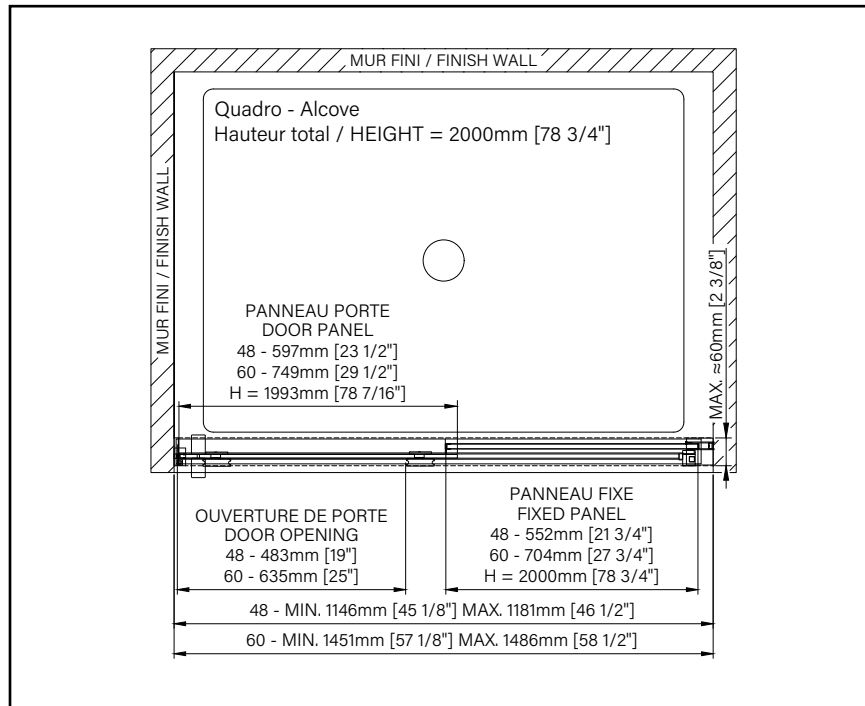

QUADRO

CLEAR GLASS - ALCOVE

Products	Price	No. of boxes	Components	Contents	Component prices
Door					
48" DQA4800ASTC21	$1295	3	DG0448SD01	Door	$350
			DG0448SF01	Fixed glass	$350
			DH0548SX20	Hardware	$595
60" DQA6000ASTC21	$1395	3	DG0460SD01	Door	$375
			DG0460SF01	Fixed glass	$375
			DH0560SX20	Hardware	$645