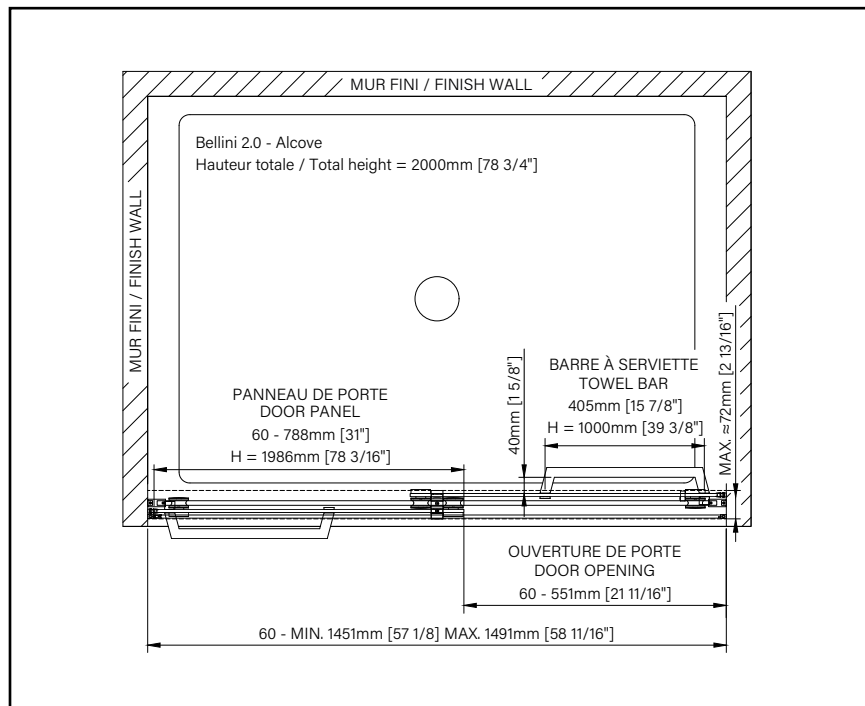

- 1 Matte white
- 2 Polished chrome
- 5 Brushed gold
- 7 Matte black

BELLINI 2.0

CLEAR GLASS - BIDIRECTIONAL ALCOVE