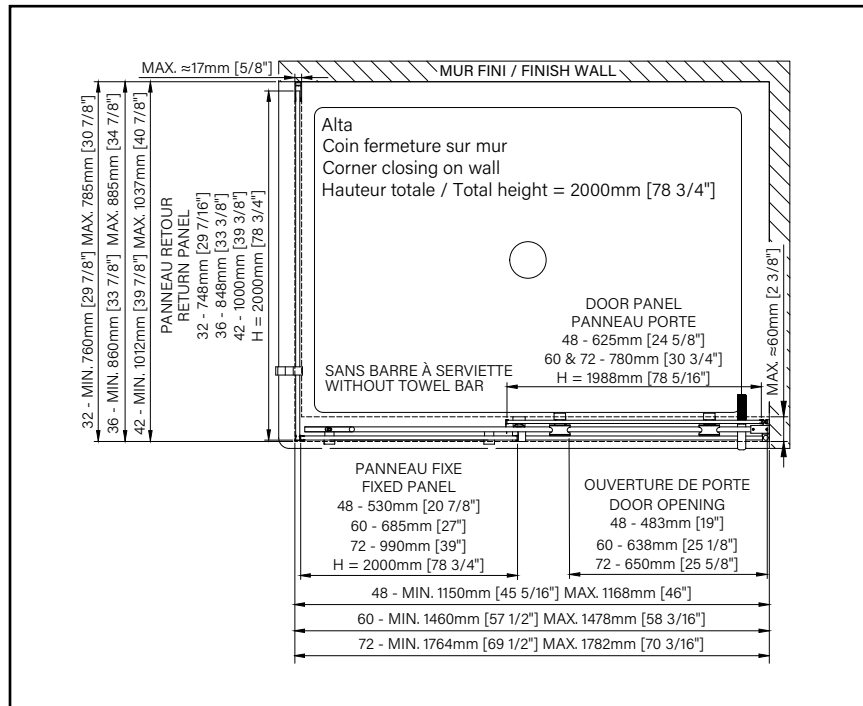

2 Polished chrome 7 Matte black

WITHOUT
TOWEL BAR

ALTA
CLEAR GLASS - IN CORNER, CLOSING ON WALL