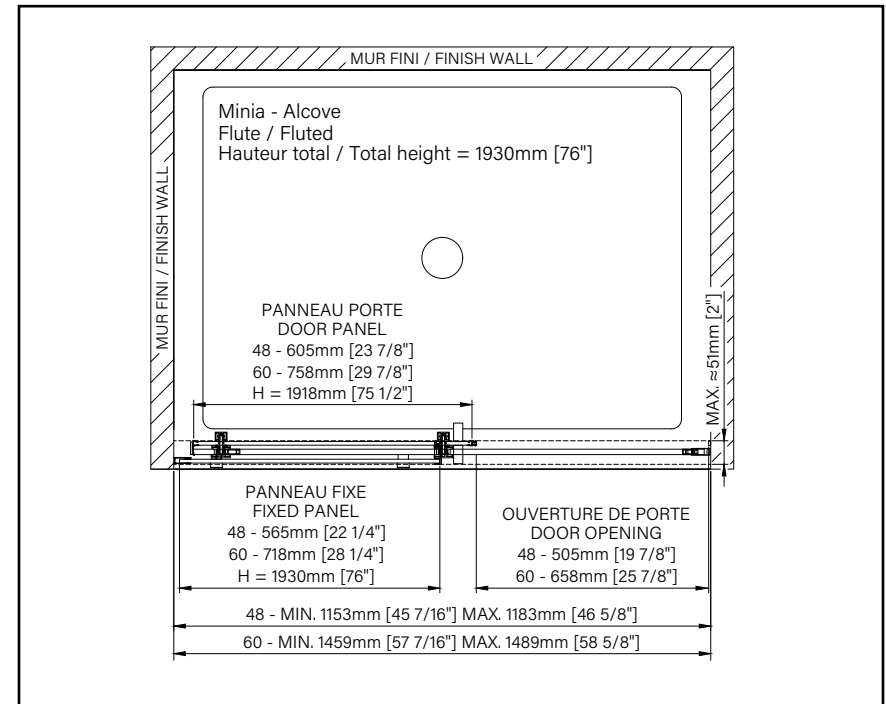

MINIA

FLUTED GLASS- ALCOVE

2 Polished chrome 7 Matte black

	Products	Price	No. of boxes	Components	Contents	Component prices
Door						
48"	DMN4800AST		3	DG1148SD	Door	$325
		$1160		DG1148SF03	Fixed glass	$325
		$1175		DH1248SX	Hardware	$510
						$525
60"	DMN6000AST		3	DG1160SD	Door	$360
		$1305		DG1160SF03	Fixed glass	$360
		$1320		DH1260SX	Hardware	$585
						$600

IF ORDERING BY PRODUCT

Use the code **G** (left) or **H** (right) in 1st d.
Use the code **2** (chrome) or **7** (matte black) in 2^d d.

IF ORDERING BY COMPONENT

Use the code **L** (left) or **R** (right) for the «door» component.
Use the code **2** (chrome) or **7** (matte black) for the «Hardware» component