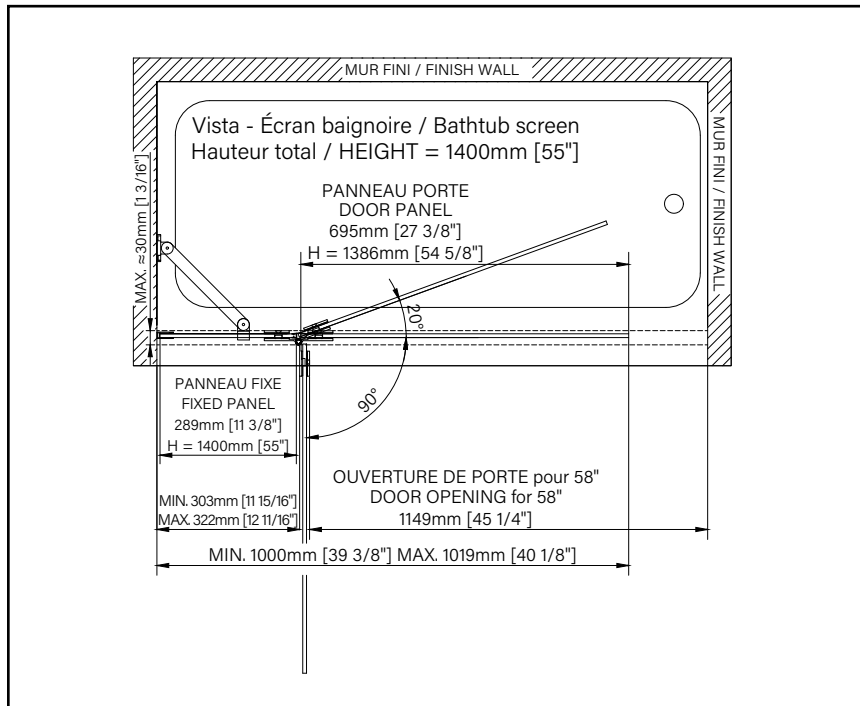

VISTA

CLEAR GLASS - ALCOVE

2 Polished chrome

7 Matte black

2 Polished chrome

7 Matte black

Products	Price
Écran	
40" DVS4000ESTA_1	☐ $830 ☒ $860