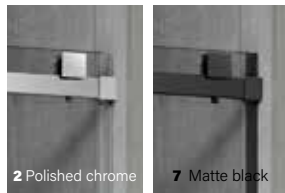

ZAFE

Protect your shower glass with 7 Zafe pattern options!

To do this, use product code DOP and complete your order form!

Please refer to the Inspira glass order form to customize according to your preferences.

inspira

Print on your shower glass!!

To do this, use product code DOP and complete your order form!