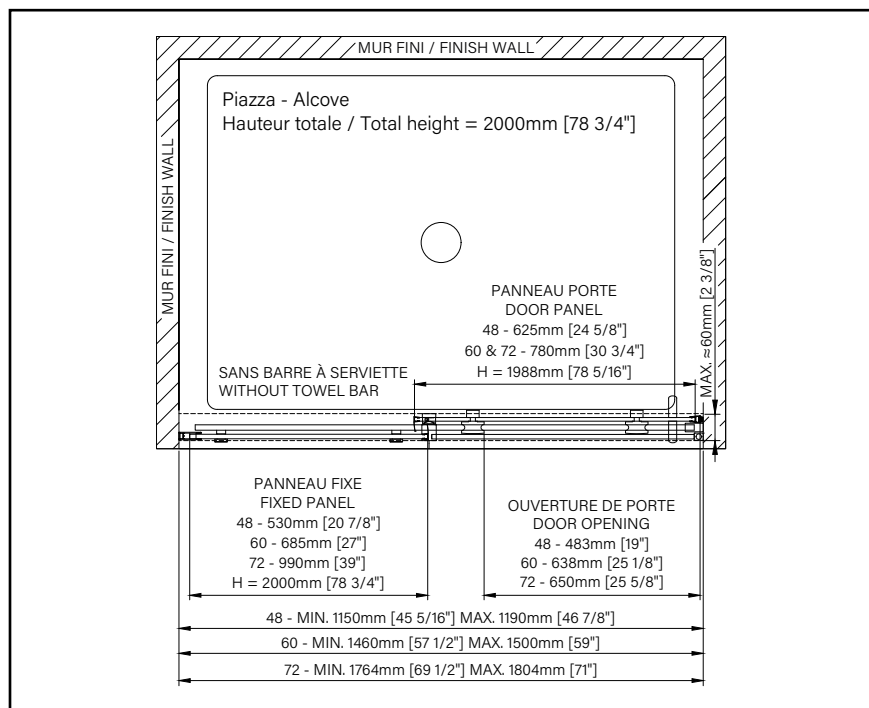

ZAFE CLEAR \$25

ZAFE WITH PATTERN \$125

The price is per panel

- 1 Matte white 2 Polished chrome 3 Gunmetal
 4 Brushed nickel 5 Brushed gold 7 Matte black

**WITHOUT
TOWEL BAR**

PIAZZA

CLEAR GLASS - ALCOVE

ZAFE