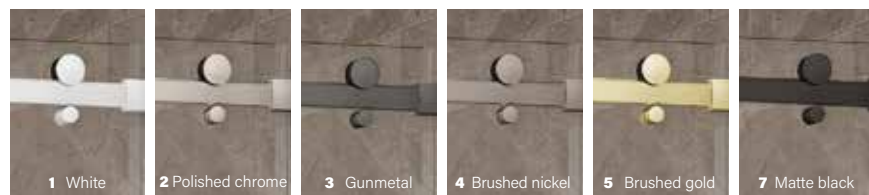

ZAFE

Protect your shower glass with 7 Zafe pattern options!

To do this, use product code DOP and complete your order form!

Please refer to the Inspira glass order form to customize according to your preferences.

inspira

Print on your shower glass!!

To do this, use product code DOP and complete your order form!

36
COLOUR
COMBINATIONS
AVAILABLE!