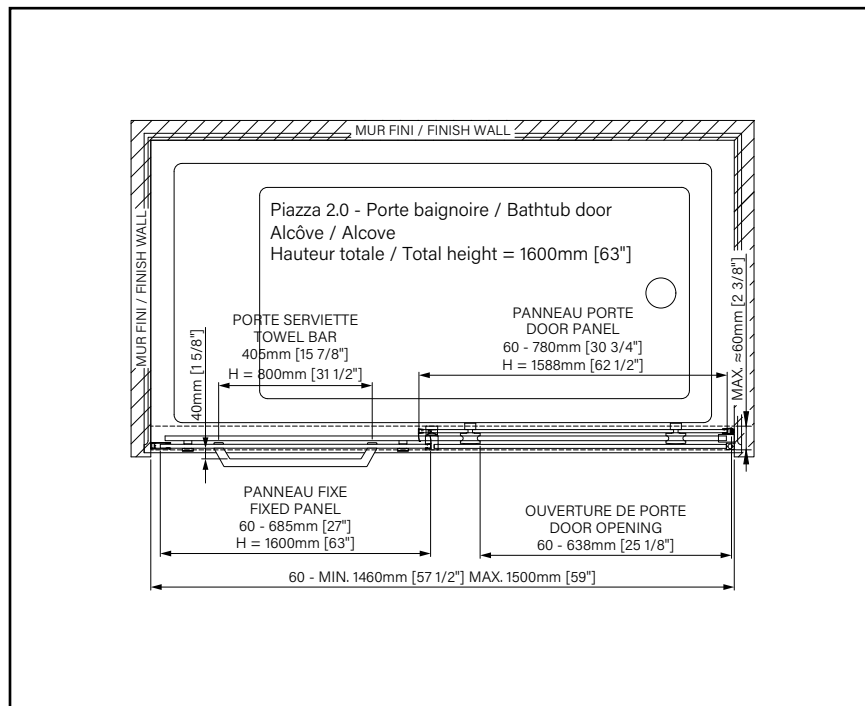

PIAZZA 2.0

CLEAR GLASS - ALCOVE BATHTUB DOOR

ZAFE

Protect your shower glass with 7 Zafe pattern options!

To do this, use product code DOP and complete your order form!

inspira

Print on your shower glass!!

To do this, use product code DOP and complete your order form!