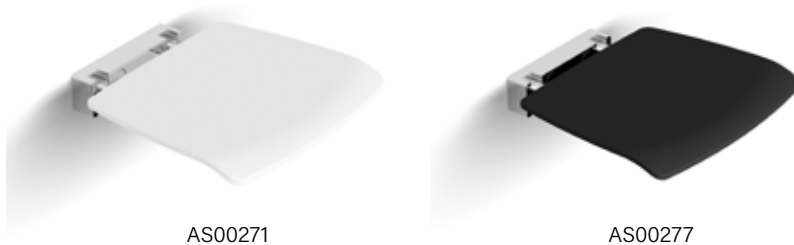

BANCS

1. **AS00271**
   Matte white wall bench **$450**
2. **AS00277**
   Anthracite wall bench **$450**