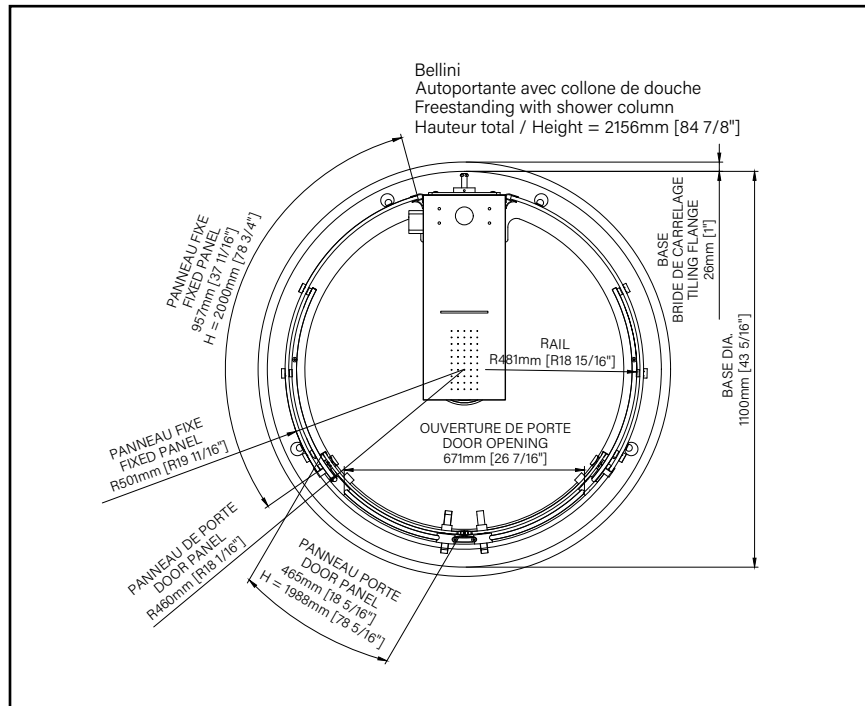

2 Polished chrome

BELLINI

CLEAR GLASS - FREESTANDING

Products

Price

Door

42" DBL4242IRD21

$2795