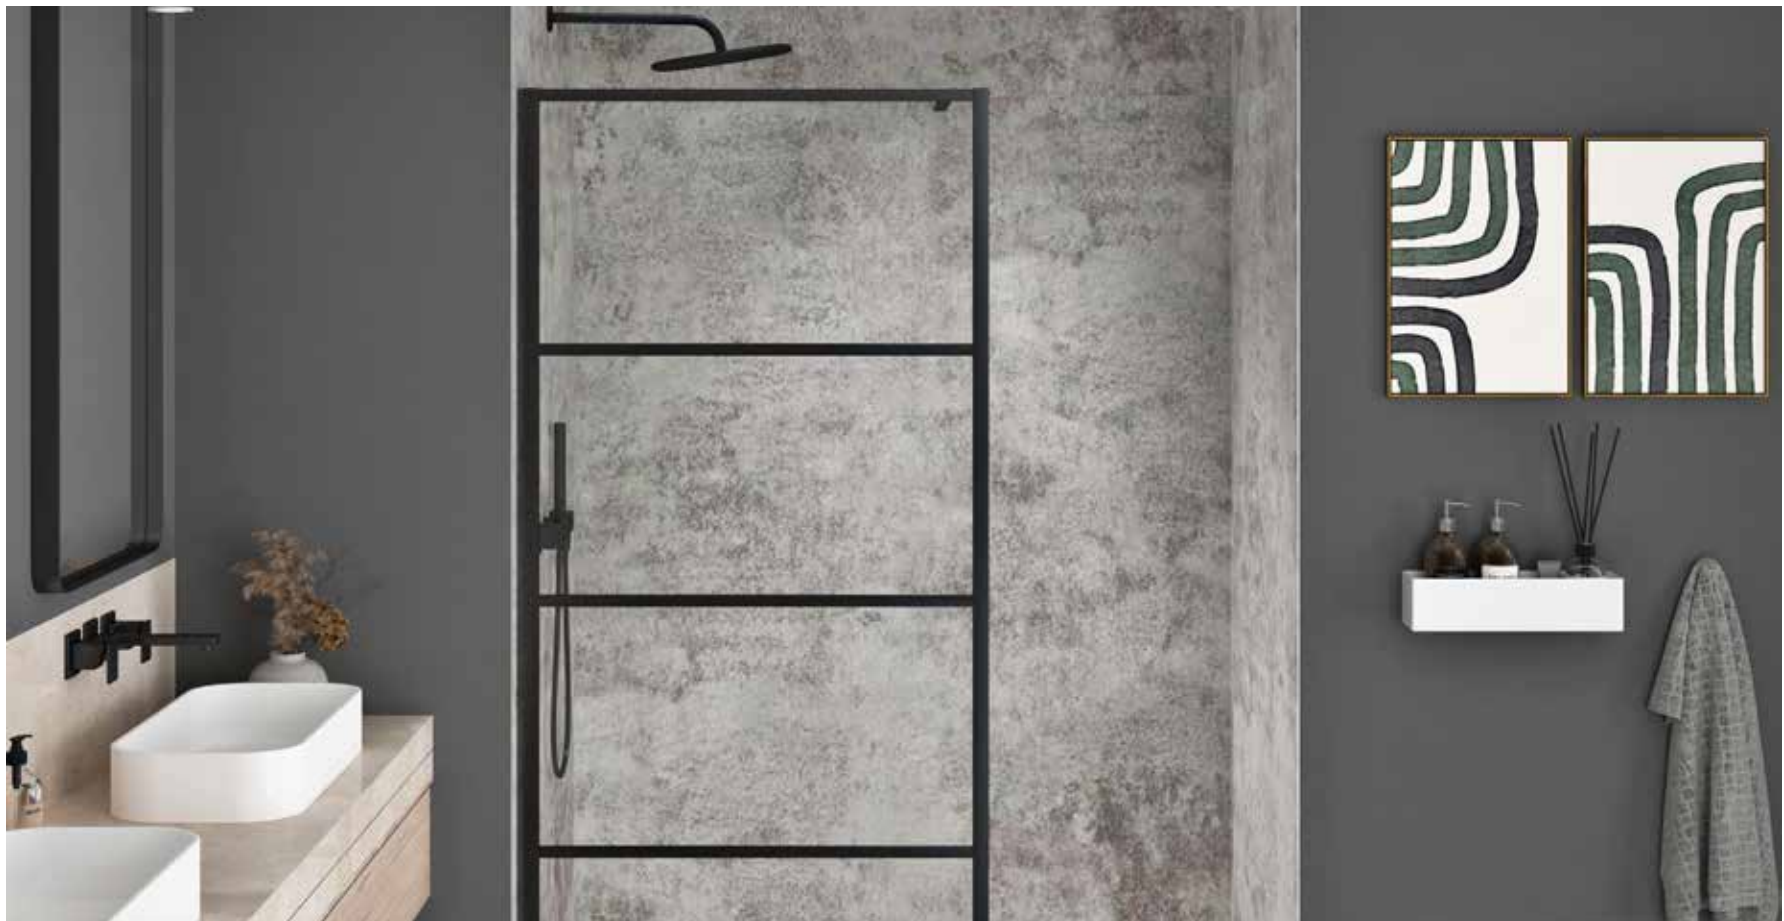

8mm
5/16"

Zitta
Clean

INDUS

FIXED SHOWER SCREEN

Height of 78 3/4" (2000mm)

Clear glass with matte black aluminum frame