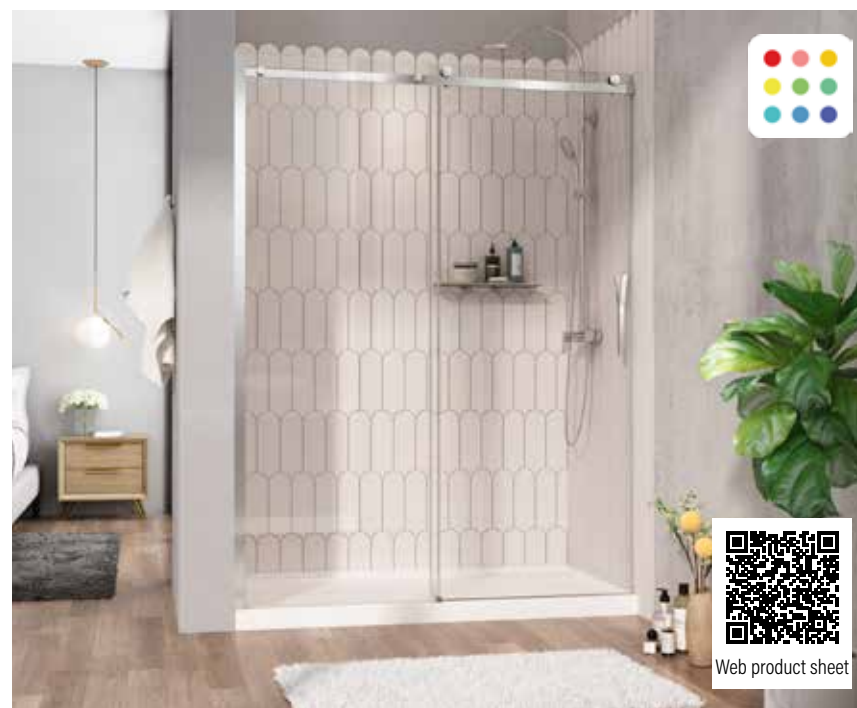

2 Polished chrome 7 Matte black

VAIA

CLEAR GLASS - ALCOVE

ZAFE

Protect your shower glass with 7 Zafe pattern options!

To do this, use product code DOP and complete your order form!

Please refer to the Inspira glass order form to customize according to your preferences.

inspira

Print on your shower glass!!

To do this, use product code DOP and complete your order form!

Products	Price	No. of boxes	Components	Contents	Component prices
Door					
48" DVI4800ASTC_1		3	DG1148SD01	Door	$310
	● $1130		DG1148SF01	Fixed glass	$310
	● $1145		DH1148SX_0	Hardware	$510
					$525
54" DVI5400ASTC_1		3	DG1154SD01	Door	$330
	● $1195		DG1154SF01	Fixed glass	$330
	● $1215		DH1154SX_0	Hardware	$535
					$555
60" DVI6000ASTC_1		3	DG1160SD01	Door	$335
	● $1255		DG1160SF01	Fixed glass	$335
	● $1270		DH1160SX_0	Hardware	$585
					$600

SLIDING SHOWER DOOR