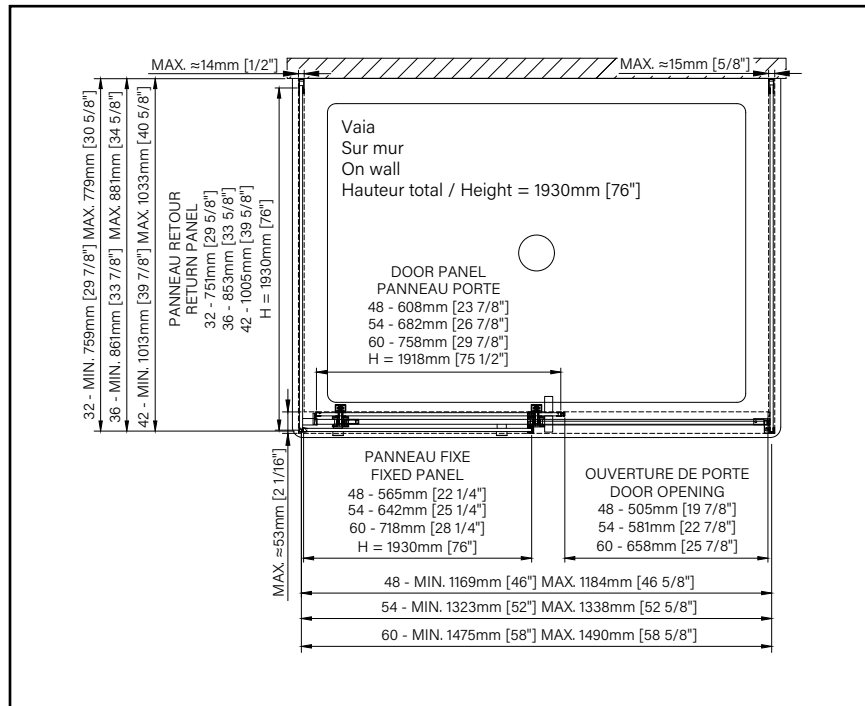

2 Polished chrome 7 Matte black

VAIA

CLEAR GLASS - ON FLAT WALL

For a flat wall configuration, order
TWO RETURN PANELS

ZAFE

Protect your shower glass with 7 Zafe pattern options!

To do this, use product code DOP and complete your order form!

Please refer to the Inspira glass order form to customize according to your preferences.

inspira

Print on your shower glass!!

To do this, use product code DOP and complete your order form!

Products	Price	No. of boxes	Components	Contents	Component prices
Door					
48" DVI4800WSTC_1		3	DG1148SD01	Door	$310
	● $1130		DG1148SF01	Fixed glass	$310
	● $1145		DH1148SW_0	Hardware	$510
					$525
54" DVI5400WSTC_1		3	DG1154SD01	Door	$330
	● $1195		DG1154SF01	Fixed glass	$330
	● $1215		DH1154SW_0	Hardware	$535
					$555
60" DVI6000WSTC_1		3	DG1160SD01	Door	$335
	● $1255		DG1160SF01	Fixed glass	$335
	● $1270		DH1160SW_0	Hardware	$585
					$600
Return					
32" DVI3200PSTX_1		2	DG1132RX01	Return	$310
	● $440		DH1101RX_0	Hardware	$130
	● $455				$145
36" DVI3600PSTX_1		2	DG1136RX01	Return	$325
	● $455		DH1101RX_0	Hardware	$130
	● $470				$145
42" DVI4200PSTX_1		2	DG1142RX01	Return	$345
	● $475		DH1101RX_0	Hardware	$130
	● $490				$145

SLIDING SHOWER DOOR