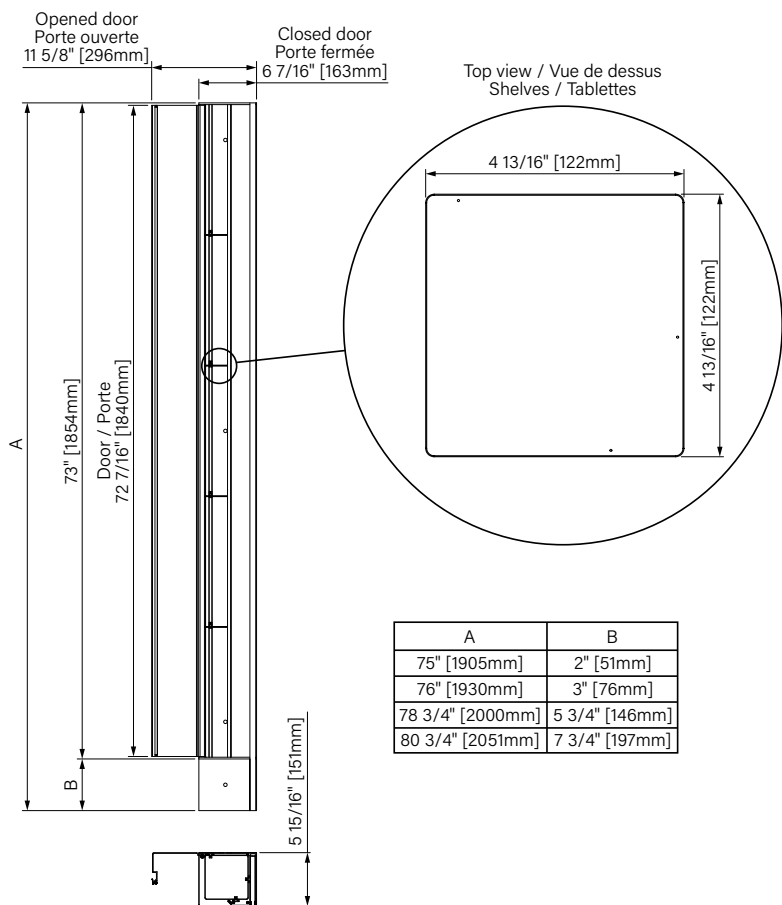

STORAGE ACCESSORIES (CONTINUED)

CORNER STORAGE UNIT

- ① White   ⑦ Matte black
- ④ Brushed nickel

ACC001_0
Height of 73" - without extension..... **$795**

ACC00270
Height of 75" - including extension of 2" **$795**
COMPATIBLE WITH VAGUE

ACC00370
Height of 76" - including extension of 3" **$795**
COMPATIBLE WITH VAIA AND MINIA

ACC004_0
Height of 78 3/4" - including extension of 5 3/4" **$795**
COMPATIBLE WITH ALTA, INIFINITE, BELLINI, BELLINI 2.0, PIAZZA, PIAZZA 2.0 AND STILE

ACC00570*
Height of 80 3/4" - including extension of 7 3/4" **$795**
COMPATIBLE WITH BARN AND TRON