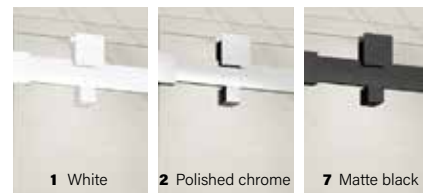

Please refer to the Inspira glass order form to customize according to your preferences.

1 White

2 Polished chrome

7 Matte black

18
COLOUR
COMBINATIONS
AVAILABLE!

ROLLER AND HANDLE INSERT — OPTD0300_

1 \$125..... 2 \$135..... 7 \$145