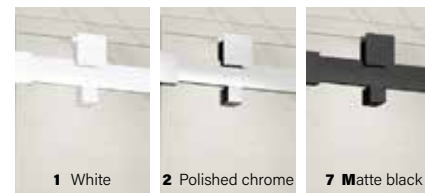

1 White

2 Polished chrome

7 Matte black

18
COLOUR
COMBINATIONS
AVAILABLE!