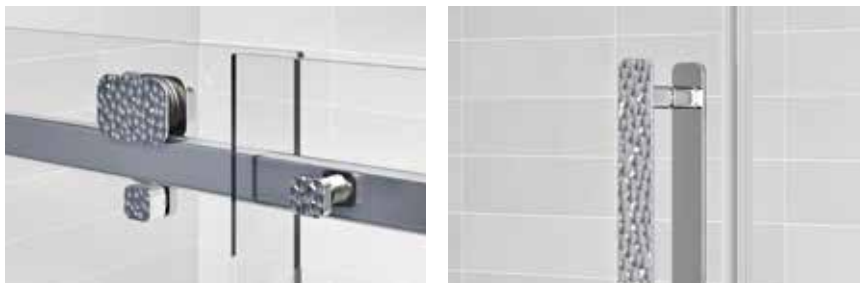

STILE

CLEAR GLASS - ON FLAT WALL

WITHOUT
TOWEL BAR

2 Polished chrome 7 Matte black

For a flat wall configuration, order
TWO RETURN PANELS

ZAFE

Protect your shower glass with 7 Zafe pattern options!

To do this, use product code DOP and complete your order form!