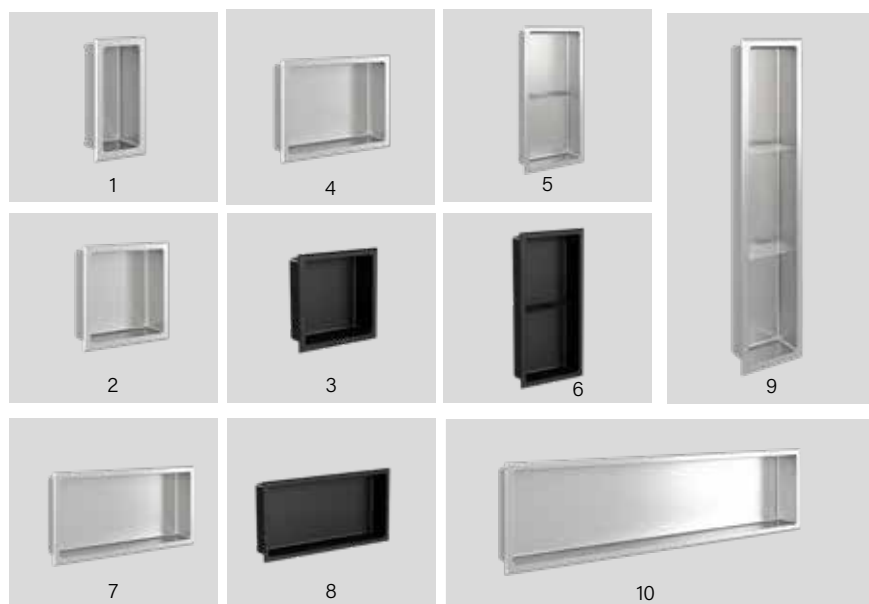

STORAGE ACCESSORIES

NICHES

● Brushed stainless steel ● Matte black

	Dimensions	Colour	Code	Price
1	6" x 12" x 3 3/4"	●	ANR06120404	$175
2	12" x 12" x 3 3/4"	●	ANR12120404	$250
3		●	ANR12120407	$250
4	16" x 12" x 3 3/4"	●	ANR16120404	$265
5	12" x 24" x 3 3/4"	●	ANR12240404	$390
6		●	ANR12240407	$390
7	24" x 12" x 3 3/4"	●	ANR24120414	$440
8		●	ANR24120417	$440
9	36" x 8" x 3 3/4"	●	ANR36080424	$470
10	48" x 12" x 3 3/4"	●	ANR48120404	$580