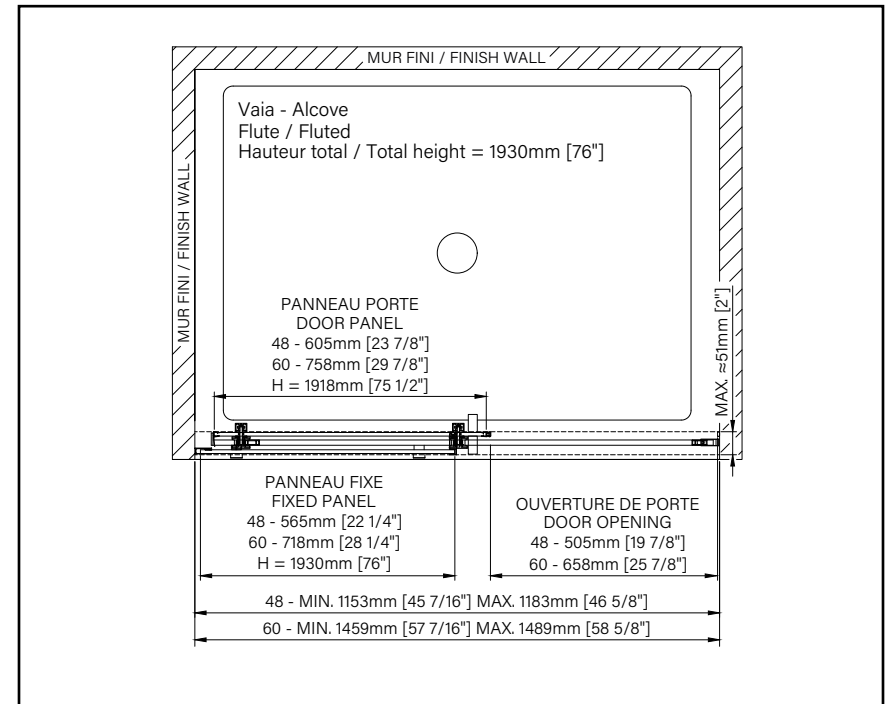

VAIA

FLUTED GLASS - ALCOVE

2 Polished chrome 7 Matte black

Products	Price	No. of boxes	Components	Contents	Component prices
Door					
48" DVI4800AST	$1160	3	DG1148SD	Door	$325
	$1175		DG1148SF03	Fixed glass	$325
			DH1148SX	Hardware	$510
					$525
60"					
DVI6000AST	$1305	3	DG1160SD	Door	$360
	$1320		DG1160SF03	Fixed glass	$360
			DH1160SX	Hardware	$585
					$600

IF ORDERING BY PRODUCT

Use the code G (left) or H (right) in 1st _.
Use the code 2 (chrome) or 7 (matte black) in 2nd _.

IF ORDERING BY COMPONENT

Use the code L (left) or R (right) for the «door» component.
Use the code 2 (chrome) or 7 (matte black) for the «Hardware» component