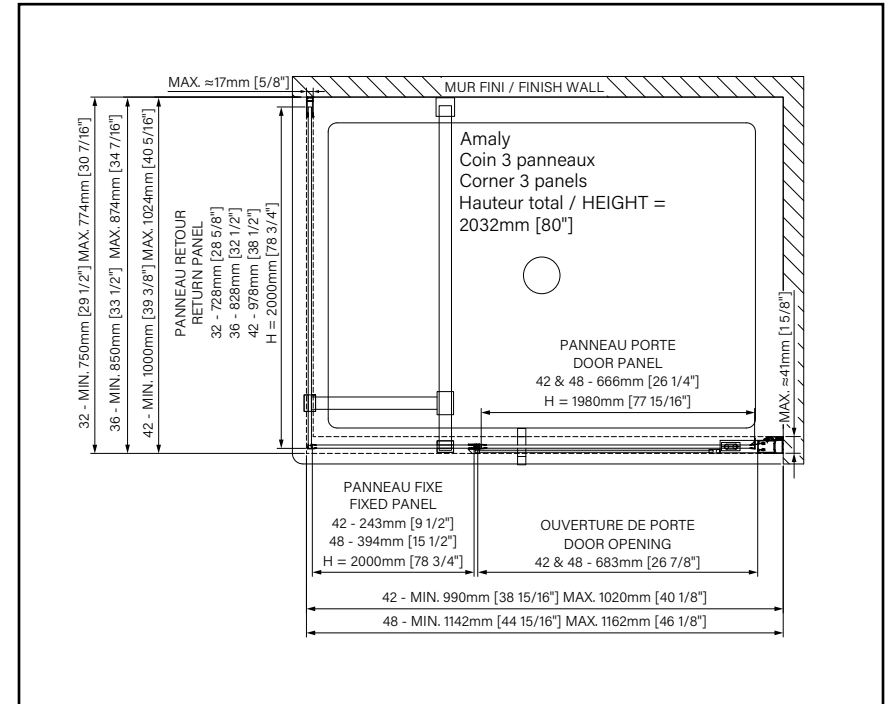

AMALY

CLEAR GLASS - IN CORNER WITH OFFSET DOOR

2 Polished chrome 7 Matte black

Products	Price	No. of boxes	Components	Contents	Component prices
Door					
42" DAA4200ASTA_1		3	DG1032SD01	Door	$295
	● $1085		DA1010SX_1	Panneau fixe et Hardware	$255
	● $1145		DH1032SX_0	Hardware	$535
					$565
48" DAA4800ASTA_1		3	DG1032SD01	Door	$295
	● $1295		DA1016SX_1	Panneau fixe et Hardware	$465
	● $1355		DH1032SX_0	Hardware	$535
					$565
Return					
32" DAA3200PSTX_1		2	DG1032RX01	Return	$325
	● $475		DH1001RX_0	Hardware	$150
	● $500				$175
36" DAA3600PSTX_1		2	DG1036RX01	Return	$350
	● $500		DH1001RX_0	Hardware	$150
	● $525				$175
42" DAA4200PSTX_1		2	DG1042RX01	Return	$375
	● $525		DH1002RX_0	Hardware	$150
	● $550				$175

ZAFE

Protect your shower glass with 7 Zafe pattern options!

To do this, use product code DOP and complete your order form!

inspira

Print on your shower glass!!

To do this, use product code DOP and complete your order form!

Please refer to the Inspira glass order form to customize according to your preferences.

2 Polished chrome

7 Matte black