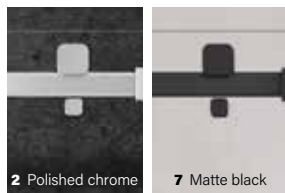

ZAFE

Protect your shower glass with 7 Zafe pattern options!

To do this, use product code DOP and complete your order form!

inspira

Print on your shower glass!!

To do this, use product code DOP and complete your order form!

Please refer to the Inspira glass order form to customize according to your preferences.