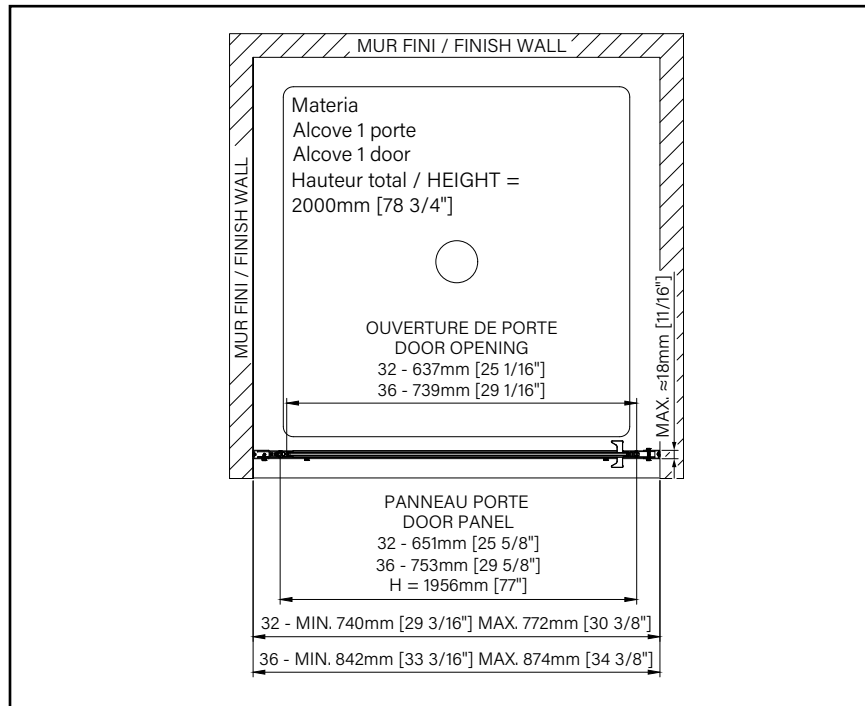

MATERIA

CLEAR GLASS - SQUARE ALCOVE

Web product sheet

Products	Price
Door	
32" DMT3200ASTA76	● $650
36" DMT3600ASTA76	● $725