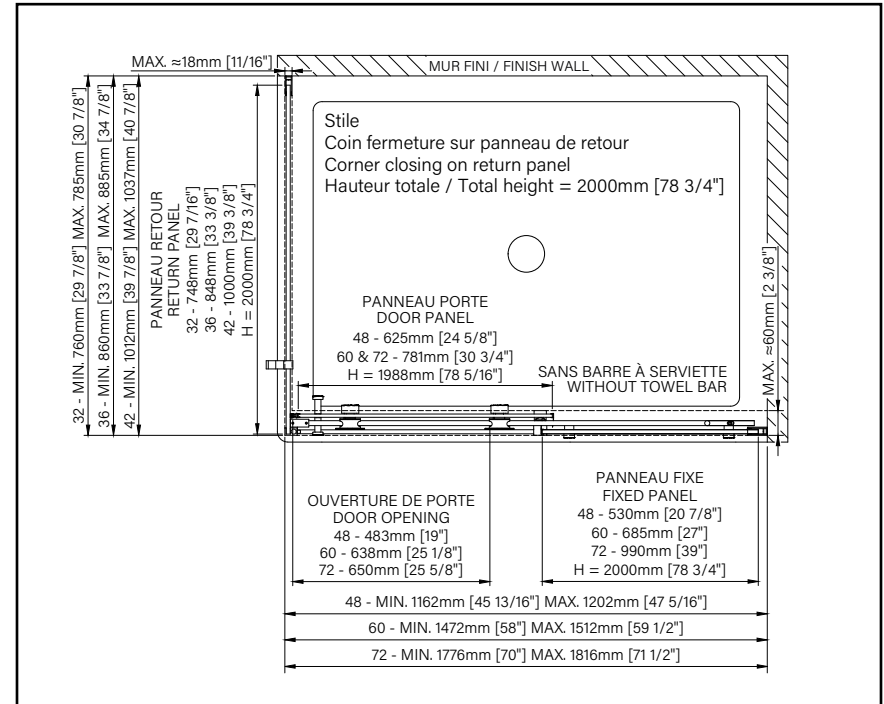

STILE

CLEAR GLASS - IN CORNER, CLOSING ON RETURN

WITHOUT
TOWEL BAR

2 Polished chrome 7 Matte black

ZAFE

Protect your shower glass with 7 Zafe pattern options!

To do this, use product code DOP and complete your order form!

inspira

Print on your shower glass!!

To do this, use product code DOP and complete your order form!

Please refer to the Inspira glass order form to customize according to your preferences.

Products	Price	No. of boxes	Components	Contents	Component prices
Door					
48" DS14800ASTC_1		3	DG0248SD01	Door	$345
	● $1455		DG0248SFX1	Fixed glass	$345
	● $1470		DH1748SX_0	Hardware	$765
					$780
60" DS16000ASTC_1		3	DG0260SD01	Door	$380
	● $1600		DG0260SFX1	Fixed glass	$380
	● $1615		DH1760SX_0	Hardware	$840
					$855
72" DS17200ASTC_1		3	DG0260SD01	Door	$380
	● $1735		DG0272SFX1	Fixed glass	$430
	● $1750		DH1772SX_0	Hardware	$925
					$940
Return					
32" DS23200PSTX_1		2	DG0232RX01	Return	$340
	● $445		DH0201RX_0	Hardware	$105
	● $455				$115
36" DS23600PSTX_1		2	DG0236RX01	Return	$365
	● $470		DH0201RX_0	Hardware	$105
	● $480				$115
42" DS24200PSTX_1		2	DG0242RX01	Return	$430
	● $535		DH0201RX_0	Hardware	$105
	● $545				$115