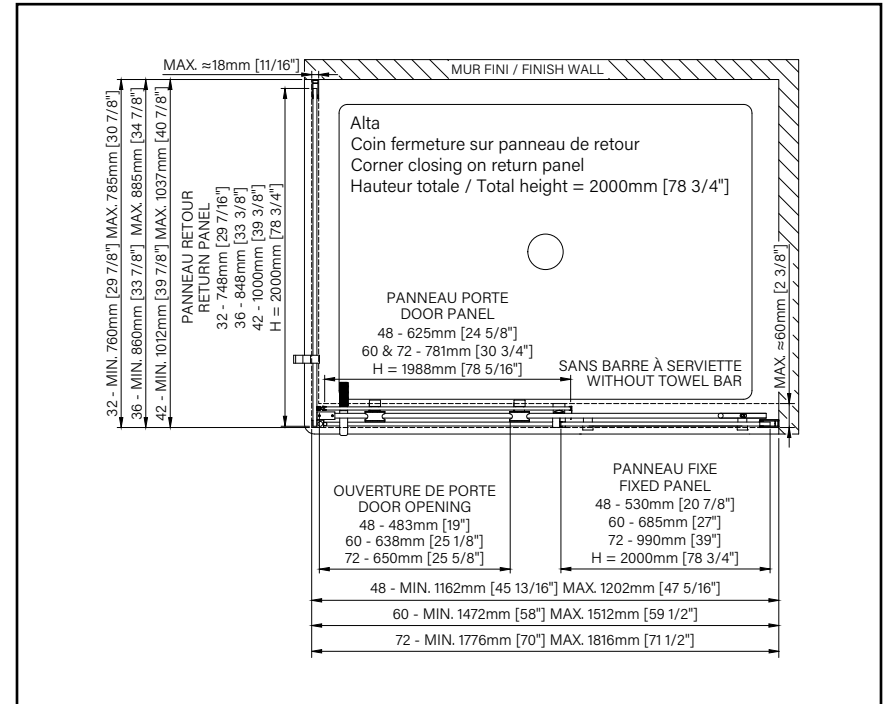

ALTA

CLEAR GLASS - IN CORNER, CLOSING ON RETURN

**WITHOUT
TOWEL BAR**

2 Polished chrome **7** Matte black

ZAFE

Protect your shower glass with 7 Zafe pattern options!

To do this, use product code DOP and complete your order form!

inspira

Print on your shower glass!!

To do this, use product code DOP and complete your order form!

Please refer to the Inspira glass order form to customize according to your preferences.

2 Polished chrome

7 Matte black

Products	Price	No. of boxes	Components	Contents	Component prices
Door					
48" DL14800ASTC_1		3	DG0248SD01	Door	$345
	● $1340		DG0248SFX1	Fixed glass	$345
	● $1355		DH1648SX_0	Hardware	$650
					$665
60" DL16000ASTC_1		3	DG0260SD01	Door	$380
	● $1470		DG0260SFX1	Fixed glass	$380
	● $1485		DH1660SX_0	Hardware	$710
					$725
72" DL17200ASTC_1		3	DG0260SD01	Door	$380
	● $1590		DG0272SFX1	Fixed glass	$430
	● $1640		DH1672SX_0	Hardware	$780
					$830
Return					
32" DL23200PSTX_1		2	DG0232RX01	Return	$340
	● $445		DH0201RX_0	Hardware	$105
	● $455				$115
36" DL23600PSTX_1		2	DG0236RX01	Return	$365
	● $470		DH0201RX_0	Hardware	$105
	● $480				$115
42" DL24200PSTX_1		2	DG0242RX01	Return	$430
	● $535		DH0201RX_0	Hardware	$105
	● $545				$115