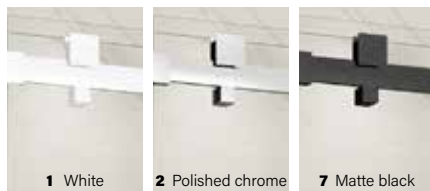

ZAFE

Protect your shower glass with 7 Zafe pattern options!

To do this, use product code DOP and complete your order form!

inspira

Print on your shower glass!!

To do this, use product code DOP and complete your order form!

Please refer to the Inspira glass order form to customize according to your preferences.