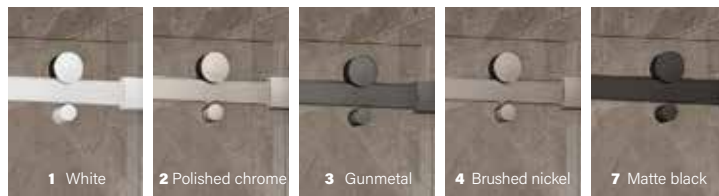

ZAFE

Protect your shower glass with 7 Zafe pattern options!

To do this, use product code DOP and complete your order form!

inspira

Print on your shower glass!!

To do this, use product code DOP and complete your order form!

Please refer to the Inspira glass order form to customize according to your preferences.

30
COLOUR
COMBINATIONS
AVAILABLE!