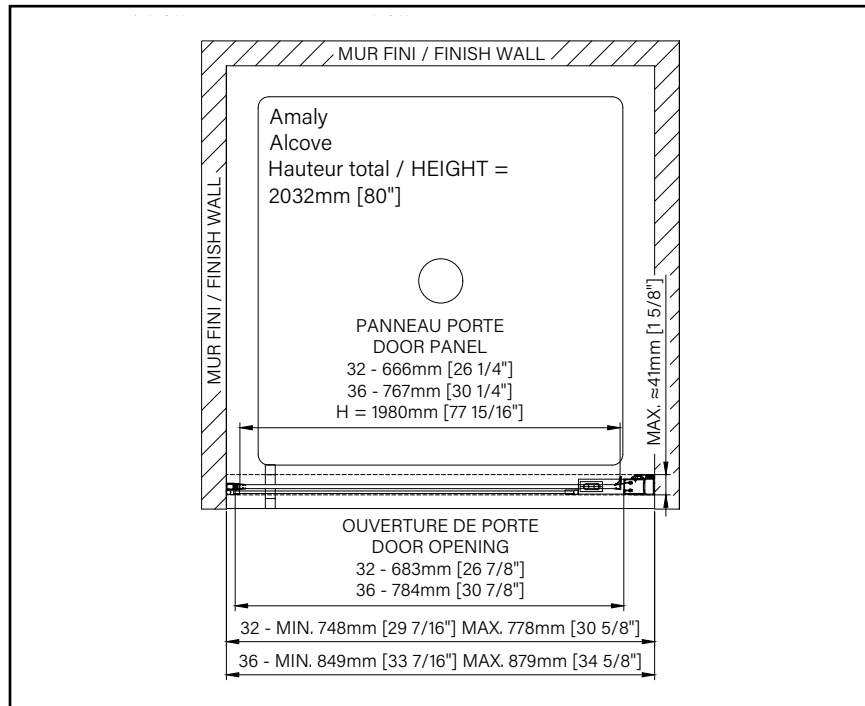

2 Polished chrome 7 Matte black

AMALY

CLEAR GLASS - SQUARE ALCOVE

ZAFE

Protect your shower glass with 7 Zafe pattern options!

To do this, use product code DOP and complete your order form!

inspira

Print on your shower glass!!

To do this, use product code DOP and complete your order form!

Please refer to the Inspira glass order form to customize according to your preferences.

Products	Price	No. of boxes	Components	Contents	Component prices
Door					
32" DAA3200ASTA_1		3	DG1032SD01	Door	$295
	● $895		DH1001SX_0	Kit d'aimant	$65
	● $945		DH1032SX_0	Hardware	$85
					$535
					$565
36" DAA3600ASTA_1		3	DG1036SD01	Door	$320
	● $950		DH1001SX_0	Kit d'aimant	$65
	● $1000		DH1036SX_0	Hardware	$85
					$565
					$595