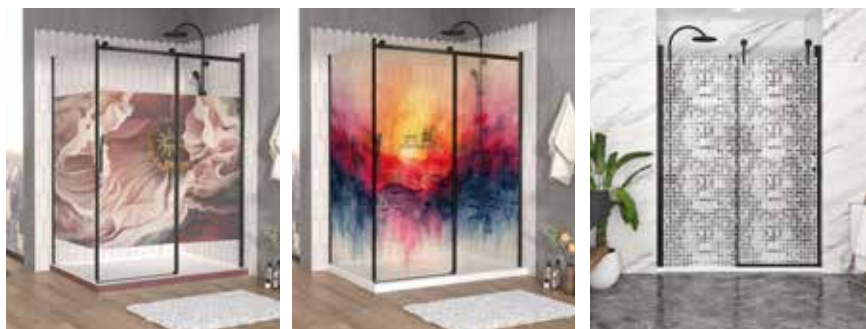

Storage shelf \$125

AS005807

Towel rack shelf \$125

AS005900

Mirror for shelf \$25

PA010207

Wall profile for shelf 78 3/4" \$95

INSPIRA GLASS CUSTOMIZATION