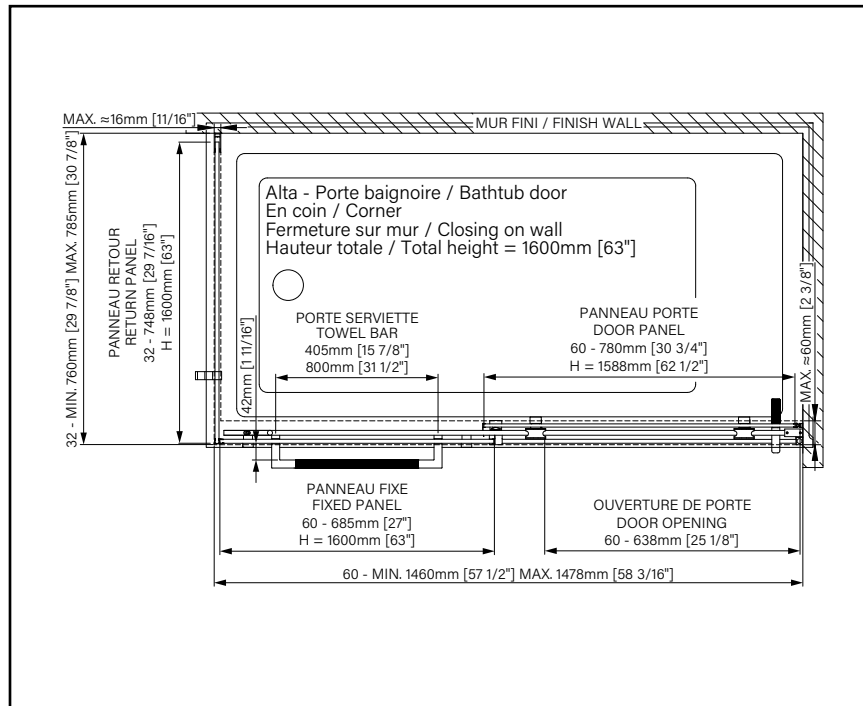

2 Polished chrome 7 Matte black

ALTA

CLEAR GLASS - CORNER BATHTUB DOOR, CLOSING ON WALL