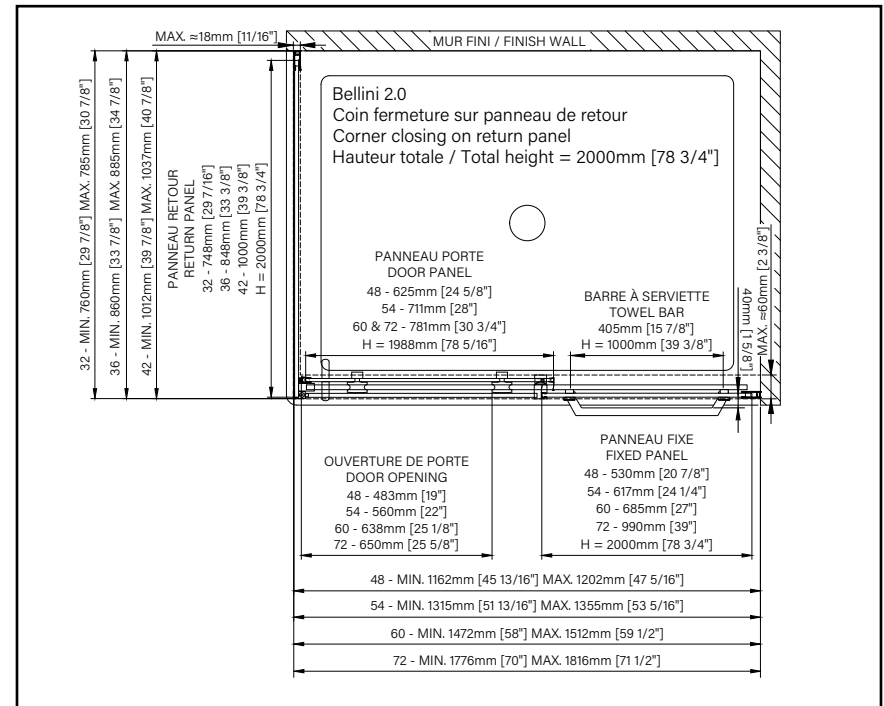

BELLINI 2.0

CLEAR GLASS - IN CORNER, CLOSING ON RETURN

1. 1 Matte white 2 Polished chrome 3 Gunmetal
   4 Brushed nickel 5 Brushed gold 7 Matte black

Products	Price	No. of boxes	Components	Contents	Component prices
Door					
48" DB24800ASTC_1		3	DG0248SD01	Door	$345
	$1280		DG0248SF01	Fixed glass	$345
	$1295		DH0248SX_0	Hardware	$590
	$1445				$605
					$755
54" DB25400ASTC_1		3	DG0254SD01	Door	$355
	$1335		DG0254SF01	Fixed glass	$355
	$1350		DH0254SX_0	Hardware	$625
	$1475				$640
					$765
60" DB26000ASTC_1		3	DG0260SD01	Door	$380
	$1405		DG0260SF01	Fixed glass	$380
	$1420		DH0260SX_0	Hardware	$645
	$1570				$660
					$810
72" DB27200ASTC_1		3	DG0260SD01	Door	$380
	$1520		DG0272SF01	Fixed glass	$430
	$1570		DH0272SX_0	Hardware	$710
	$1675				$760
					$865
Return					
32" DB23200PSTX_1		2	DG0232RX01	Return	$340
	$445		DH0201RX_0	Hardware	$105
	$455				$115
	$555				$215
36" DB23600PSTX_1		2	DG0236RX01	Return	$365
	$470		DH0201RX_0	Hardware	$105
	$480				$115
	$580				$215
42" DB24200PSTX_1		2	DG0242RX01	Return	$430
	$535		DH0201RX_0	Hardware	$105
	$545				$115
	$645				$215

ZAFE

Protect your shower glass with 7 Zafe pattern options!

To do this, use product code DOP and complete your order form!

inspira

Print on your shower glass!!

To do this, use product code DOP and complete your order form!

Please refer to the Inspira glass order form to customize according to your preferences.