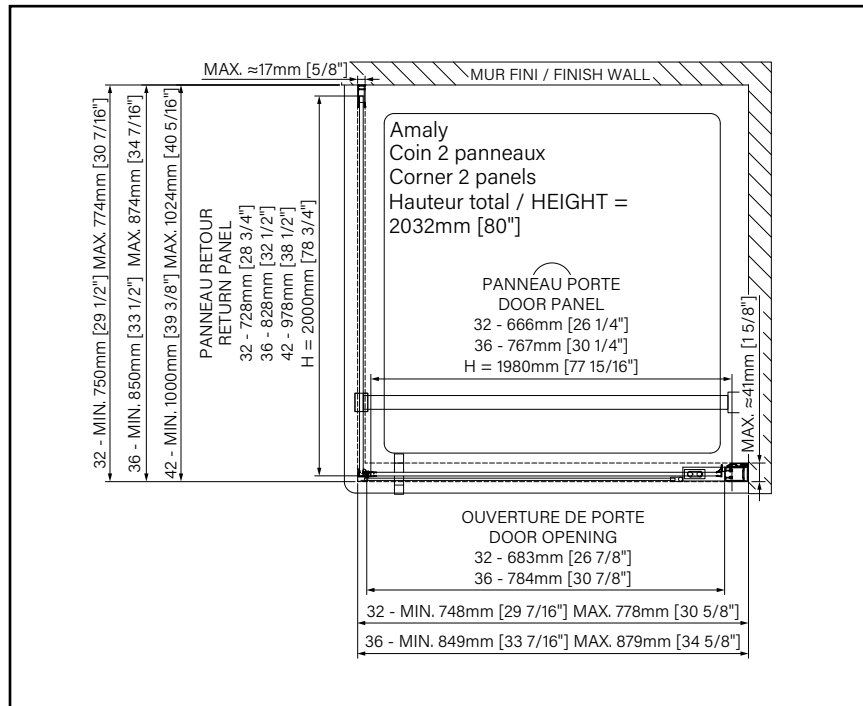

2 Polished chrome 7 Matte black

AMALY

CLEAR GLASS - SQUARE IN CORNER

ZAFE

Protect your shower glass with 7 Zafe pattern options!

To do this, use product code DOP and complete your order form!

inspira

Print on your shower glass!!

To do this, use product code DOP and complete your order form!

Please refer to the Inspira glass order form to customize according to your preferences.

Products	Price	No. of boxes	Components	Contents	Component prices
Door					
32" DAA3200RSTA_1		3	DG1032SD01	Door	$295
	● $995		DH1002SX_0	Kit de barre	$165
	● $1055		DH1032SX_0	Hardware	$195
					$535
					$565
36" DAA3600RSTA_1		3	DG1036SD01	Door	$320
	● $1050		DH1002SX_0	Kit de barre	$165
	● $1110		DH1036SX_0	Hardware	$195
					$565
					$595
Return					
32" DAA3200PSTX_1		2	DG1032RX01	Return	$325
	● $475		DH1001RX_0	Hardware	$150
	● $500				$175
36" DAA3600PSTX_1		2	DG1036RX01	Return	$350
	● $500		DH1001RX_0	Hardware	$150
	● $525				$175
42" DAA4200PSTX_1		2	DG1042RX01	Return	$375
	● $525		DH1002RX_0	Hardware	$150
	● $550				$175