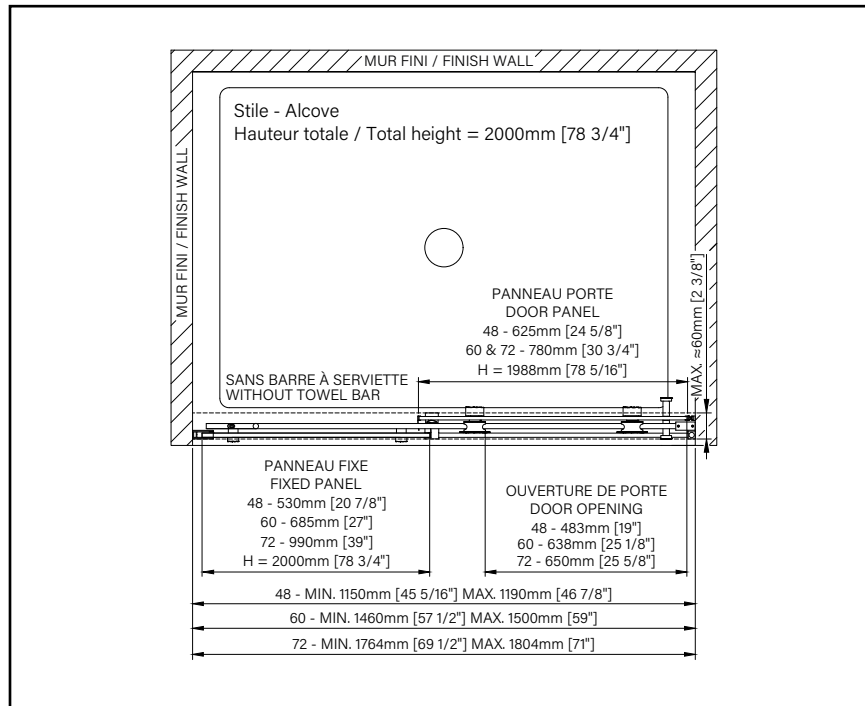

2 Polished chrome 7 Matte black

WITHOUT
TOWEL BAR

STILE
CLEAR GLASS - ALCOVE