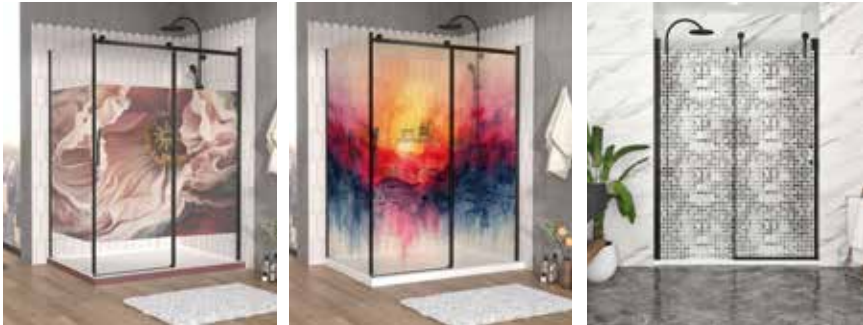

INSPIRA GLASS CUSTOMIZATION

inspira

Print on the shower glass for added customization!
Use product code DOP and complete your order form.
For pricing, refer to page 18.

ZAFE

Apply a film to the glass for superior protection.

ZAFE CLEAR $25

ZAFE WITH PATTERN $125

The price is per panel