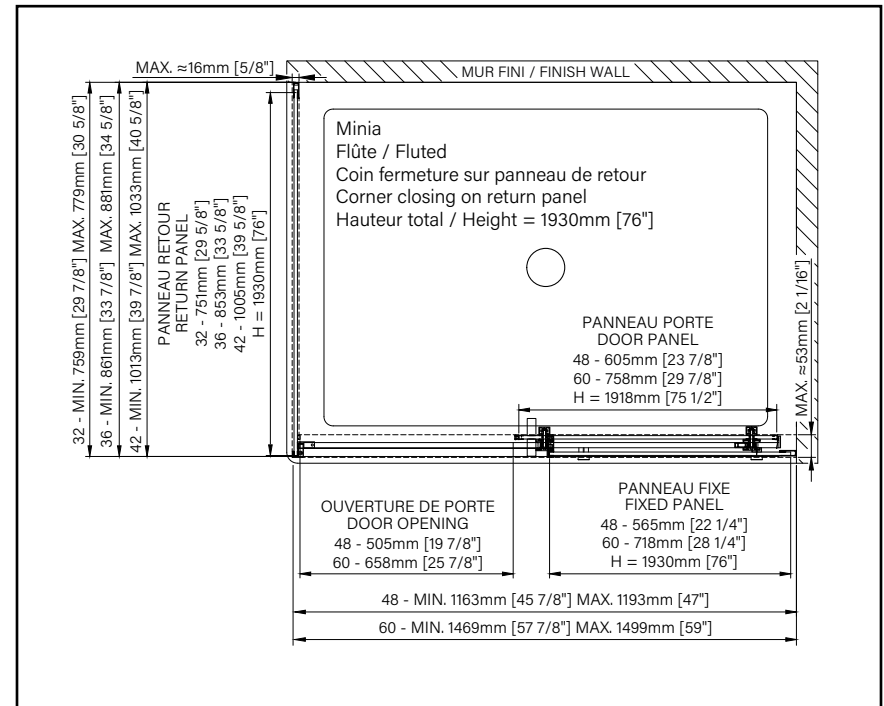

MINIA

FLUTED GLASS - IN CORNER, CLOSING ON RETURN

2 Polished chrome 7 Matte black

	Products	Price	No. of boxes	Components	Contents	Component prices
Door						
48"	DMN4800AST		3	DG1148SD	Door	$325
		$1160		DG1148SF03	Fixed glass	$325
		$1175		DH1248SX	Hardware	$510
						$525
60"	DMN6000AST		3	DG1160SD	Door	$360
		$1305		DG1160SF03	Fixed glass	$360
		$1320		DH1260SX	Hardware	$585
						$600
Return						
32"	DMN3200PST		2	DG1132RX	Return	$395
		$525		DH1101RX	Hardware	$130
		$540				$145
36"	DMN3600PST		2	DG1136RX	Return	$420
		$550		DH1101RX	Hardware	$130
		$565				$145
42"	DMN4200PST		2	DG1142RX	Return	$445
		$575		DH1101RX	Hardware	$130
		$590				$145

IF ORDERING BY PRODUCT

Use the code **G** (left) or **H** (right) in 1st .
Use the code **2** (chrome) or **7** (matte black) in 2nd .

IF ORDERING BY COMPONENT

Use the code **L** (left) or **R** (right) for the «door» component.
Use the code **2** (chrome) or **7** (matte black) for the «Hardware» component