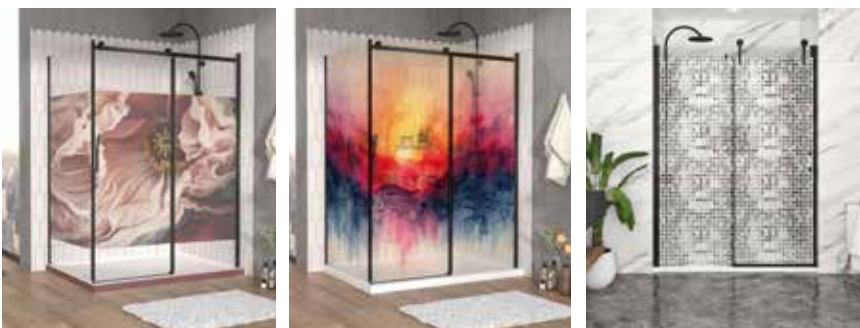

INSPIRA GLASS CUSTOMIZATION

inspira

Print on the shower glass for added customization!
Use product code DOP and complete your order form.
For pricing, refer to page 18.

ZAFE

Apply a film to the glass for superior protection.

ZAFE CLEAR $25

ZAFE WITH PATTERN $125

The price is per panel