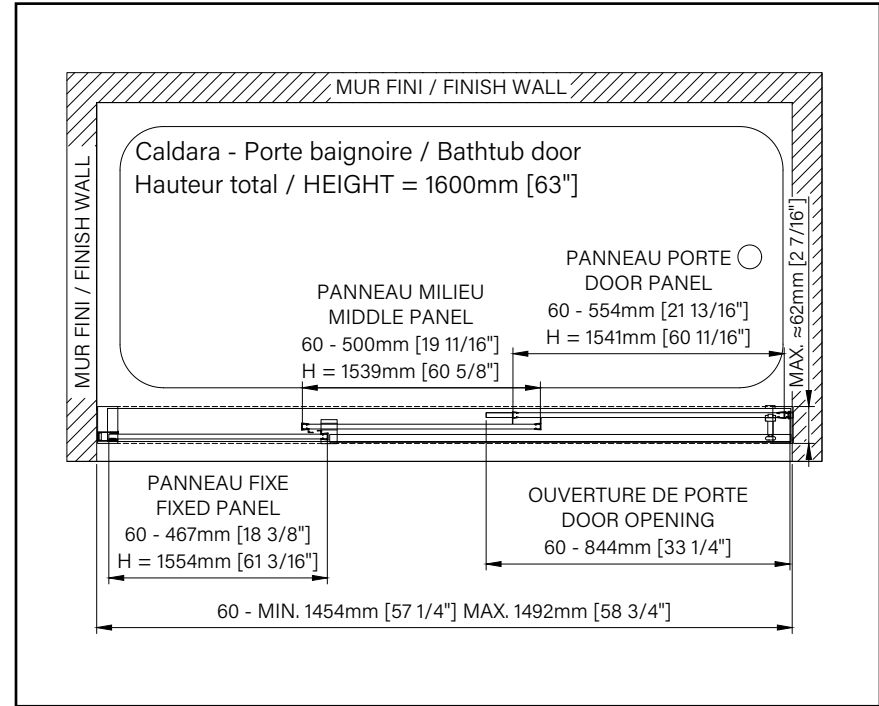

Products	Price
Porte	
60" DCL6000BSTC21	995 $