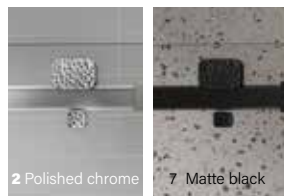

ZAFE

Protect your shower glass with 7 Zafe pattern options!

To do this, use product code DOP and complete your order form!

inspira

Print on your shower glass!!

To do this, use product code DOP and complete your order form!

Please refer to the Inspira glass order form to customize according to your preferences.