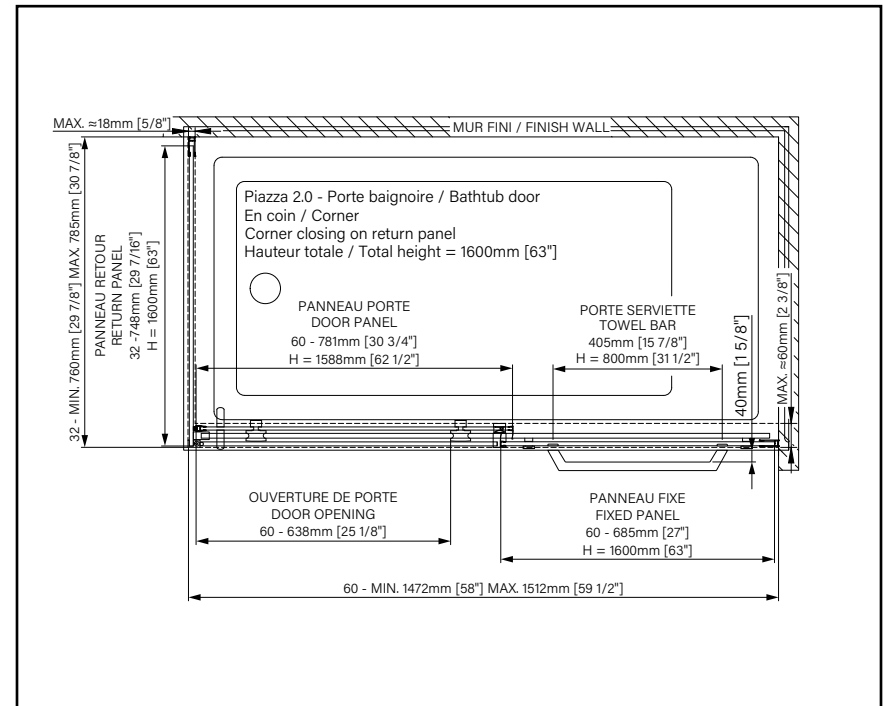

PIAZZA 2.0

CLEAR GLASS - CORNER BATHTUB DOOR, CLOSING ON RETURN

1 Matte white

2 Polished chrome

7 Matte black

	Products	Price	No. of boxes	Components	Contents	Component prices
Door						
60"	DP26000BSTC_1		3	DG0260BD01	Door	$320
		$1280		DG0260BF01	Fixed glass	$320
		$1295		DH0360BX_0	Hardware	$640
						$655
Return						
32"	DP23200BSTX_1		2	DG0232BX01	Return	$250
		$350		DH0201BX_0	Hardware	$100
		$375				$125

ZAFE

Protect your shower glass with 7 Zafe pattern options!

To do this, use product code DOP and complete your order form!

inspira

Print on your shower glass!!

To do this, use product code DOP and complete your order form!

Please refer to the Inspira glass order form to customize according to your preferences.