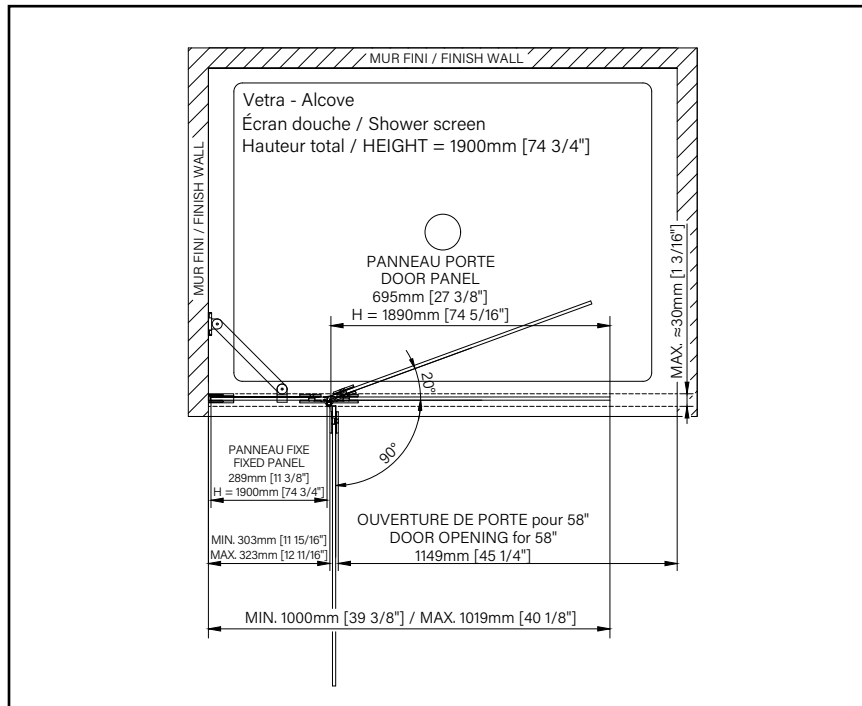

VETRA

PIVOT SHOWER SCREEN

Height of 74 3/4" (1900mm)

Polished stainless steel towel bar

VETRA

CLEAR GLASS - ALCOVE

Products

Price