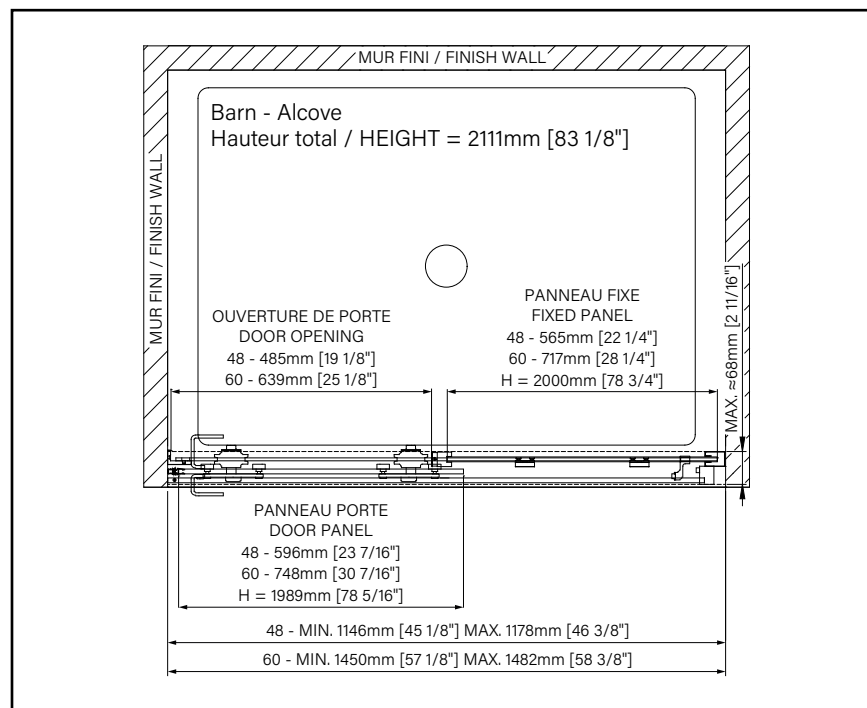

6 Brushed stainless steel 7 Matte black

BARN

CLEAR GLASS - ALCOVE

Products	Price
Door	
48" DBR4800ASTC_1	● $1695
	● $1795
60" DBR6000ASTC_1	● $1895
	● $1995