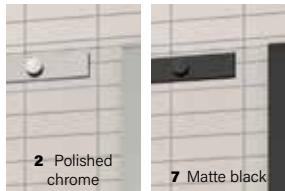

ZAFE

Protect your shower glass with 7 Zafe pattern options!

To do this, use product code DOP and complete your order form!

Please refer to the Inspira glass order form to customize according to your preferences.

inspira

Print on your shower glass!!

To do this, use product code DOP and complete your order form!