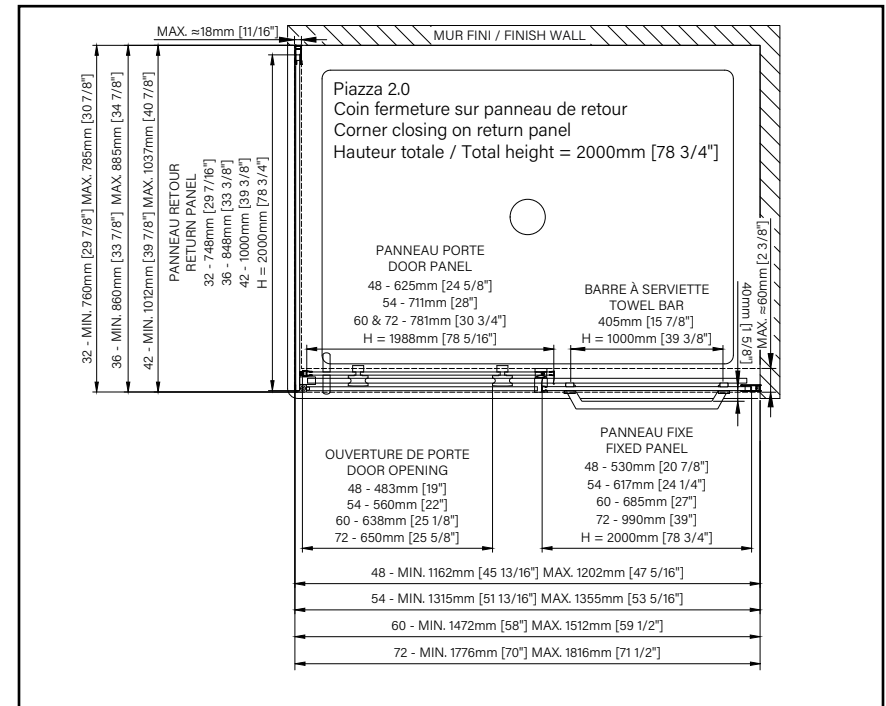

Products	Price	No. of boxes	Components	Contents	Component prices
Door					
48" DP24800ASTC_1		3	DG0248SD01	Door	$345
			DG0248SF01	Fixed glass	$345
			DH0348SX_0	Hardware	$590
					$605
					$755
54" DP25400ASTC_1		3	DG0254SD01	Door	$355
			DG0254SF01	Fixed glass	$355
			DH0354SX_0	Hardware	$625
					$640
					$765
60" DP26000ASTC_1		3	DG0260SD01	Door	$380
			DG0260SF01	Fixed glass	$380
			DH0360SX_0	Hardware	$645
					$660
					$810
72" DP27200ASTC_1		3	DG0260SD01	Door	$380
			DG0272SF01	Fixed glass	$430
			DH0372SX_0	Hardware	$710
					$760
					$865
Return					
32" DP23200PSTX_1		2	DG0232RX01	Return	$340
			DH0201RX_0	Hardware	$105
					$115
					$215
36" DP23600PSTX_1		2	DG0236RX01	Return	$365
			DH0201RX_0	Hardware	$105
					$115
					$215
42" DP24200PSTX_1		2	DG0242RX01	Return	$430
			DH0201RX_0	Hardware	$105
					$115
					$215

ZAFE

Protect your shower glass with 7 Zafe pattern options!

To do this, use product code DOP and complete your order form!

inspira

Print on your shower glass!!

To do this, use product code DOP and complete your order form!

Please refer to the Inspira glass order form to customize according to your preferences.