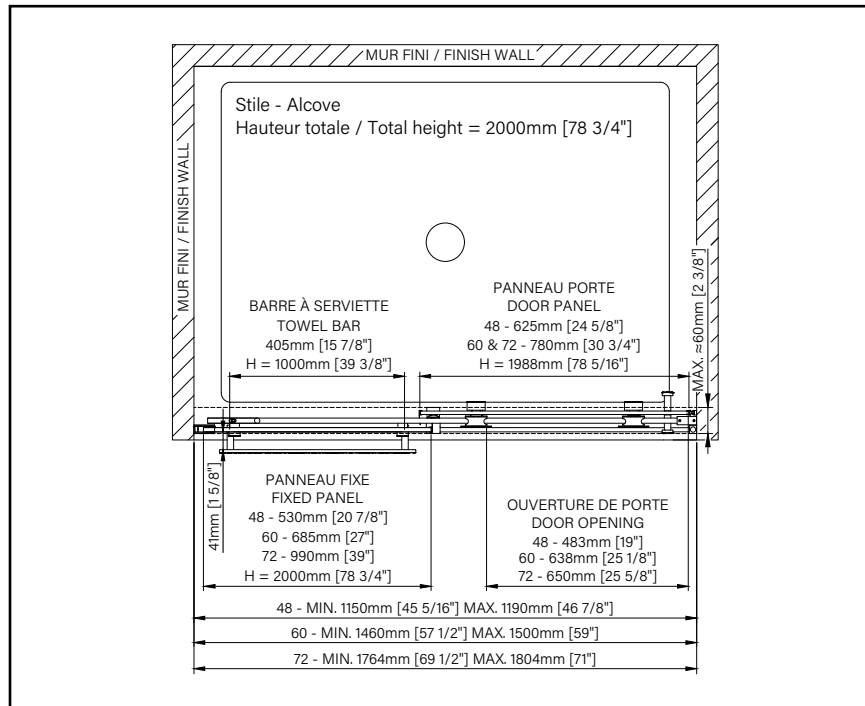

2 Polished chrome 7 Matte black

STILE

CLEAR GLASS - ALCOVE