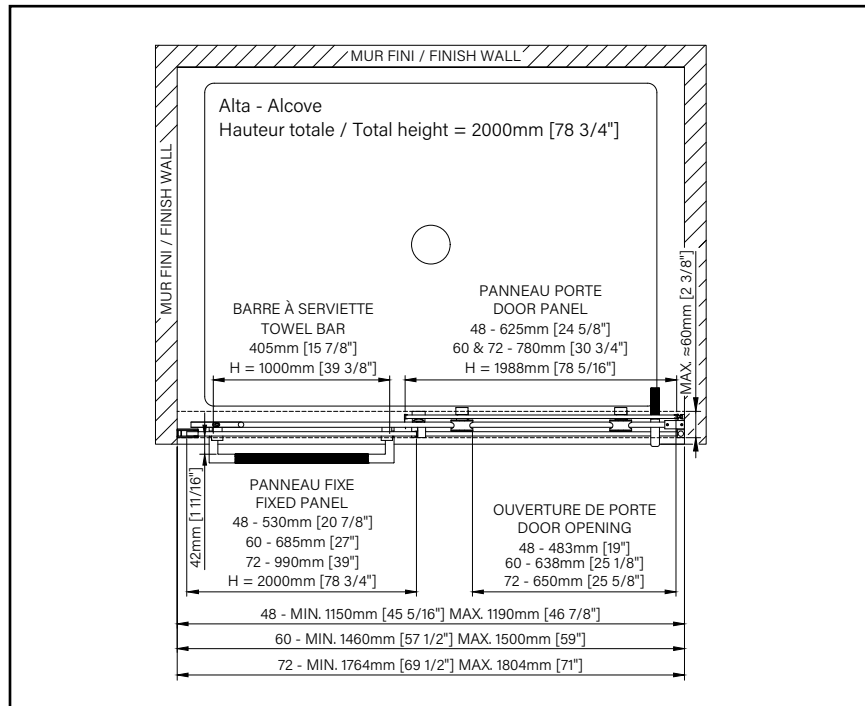

2 Polished chrome 7 Matte black

ALTA

CLEAR GLASS - ALCOVE