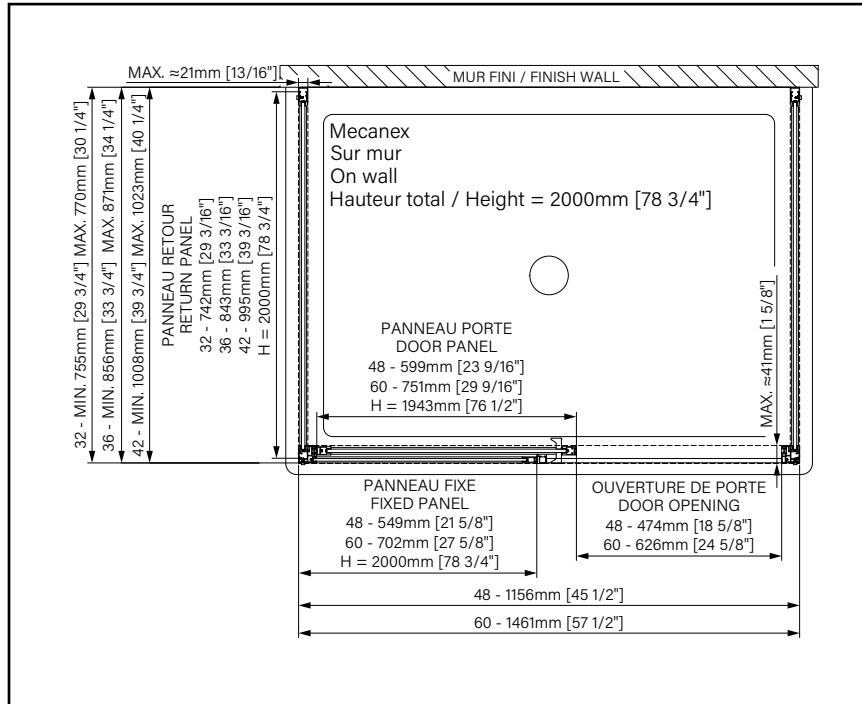

MECANEX

CLEAR GLASS - ON FLAT WALL

Web product sheet

For a flat wall configuration, order
TWO RETURN PANELS

G = Door on left   H = Door on right

Products		Price
Door		
48"	DMC4800AST_76	$1095
60"	DMC6000AST_76	$1295
Return		
32"	DMC3200PSTX76	$550
36"	DMC3600PSTX76	$575
42"	DMC4200PSTX76	$600

Left

Right