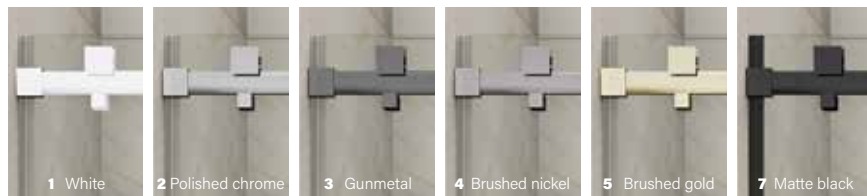

ZAFE

Protect your shower glass with 7 Zafe pattern options!

To do this, use product code DOP and complete your order form!

inspira

Print on your shower glass!!

To do this, use product code DOP and complete your order form!

Please refer to the Inspira glass order form to customize according to your preferences.

**36
COLOUR
COMBINATIONS
AVAILABLE!**