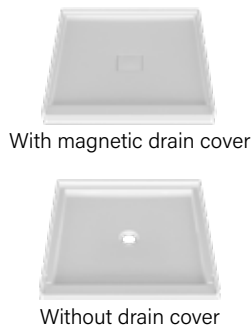

32" x 32"

PIVOT SHOWER DOORS

36" x 36"

SLIDING SHOWER DOORS

PIVOT SHOWER DOORS

SHOWER SCREENS

WITH A ROUNDED CORNER

42" x 36"

SLIDING SHOWER DOORS

PIVOT SHOWER DOORS

SHOWER SCREENS