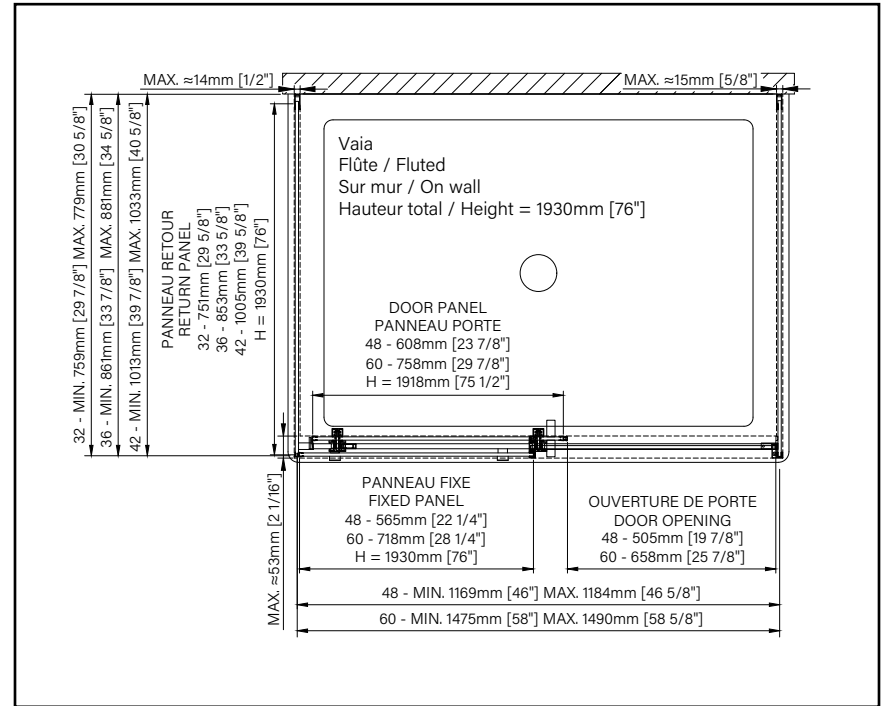

2 Polished chrome

7 Matte black

Products	Price	No. of boxes	Components	Contents	Component prices
Door					
48" DVI4800WST	$1160	3	DG1148SD	Door	$325
	$1175		DG1148SF03	Fixed glass	$325
			DH1148SW_0	Hardware	$510
					$525
60" DVI6000WST	$1305	3	DG1160SD	Door	$360
	$1320		DG1160SF03	Fixed glass	$360
			DH1160SW_0	Hardware	$585
					$600
Return					
32" DVI3200PST	$525	2	DG1132RX	Return	$395
	$540		DH1101RX_0	Hardware	$130
					$145
36" DVI3600PST	$550	2	DG1136RX	Return	$420
	$565		DH1101RX_0	Hardware	$130
					$145
42" DVI4200PST	$575	2	DG1142RX	Return	$445
	$590		DH1101RX_0	Hardware	$130
					$145

IF ORDERING BY PRODUCT

Use the code G (left) or H (right) in 1st _ .
Use the code 2 (chrome) or 7 (matte black) in 2nd .

IF ORDERING BY COMPONENT

Use the code L (left) or R (right) for the «door» component.
Use the code 2 (chrome) or 7 (matte black) for the «Hardware» component