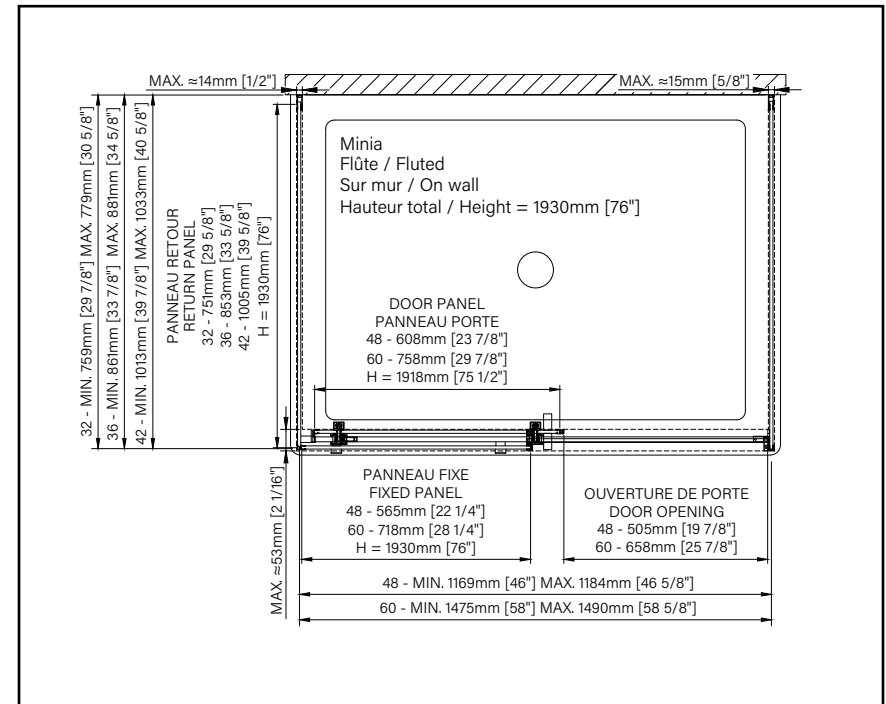

MINIA

FLUTED GLASS - ON FLAT WALL

2 Polished chrome 7 Matte black

Web product sheet

For a flat wall configuration, order
TWO RETURN PANELS

Products	Price	No. of boxes	Components	Contents	Component prices
Door					
48" DMN4800WST	\$1160	3	DG1148SD	Door	\$325
	\$1175		DG1148SF03	Fixed glass	\$325
			DH1248SW	Hardware	\$510
					\$525
60" DMN6000WST	\$1305	3	DG1160SD	Door	\$360
	\$1320		DG1160SF03	Fixed glass	\$360
			DH1260SW	Hardware	\$585
					\$600
Return					
32" DMN3200PST	\$525	2	DG1132RX	Return	\$395
	\$540		DH1101RX	Hardware	\$130
					\$145
36" DMN3600PST	\$550	2	DG1136RX	Return	\$420
	\$565		DH1101RX	Hardware	\$130
					\$145
42" DMN4200PST	\$575	2	DG1142RX	Return	\$445
	\$590		DH1101RX	Hardware	\$130
					\$145