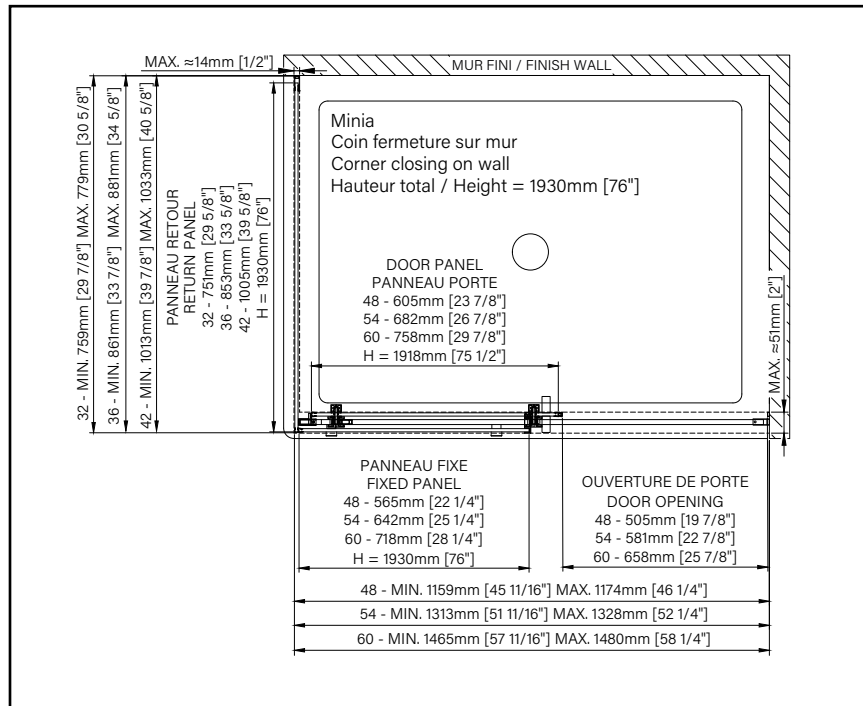

2 Polished chrome 7 Matte black

ZAFE

Protect your shower glass with 7 Zafe pattern options!

To do this, use product code DOP and complete your order form!

Please refer to the Inspira glass order form to customize according to your preferences.

inspira

Print on your shower glass!!

To do this, use product code DOP and complete your order form!

Products	Price	No. of boxes	Components	Contents	Component prices
Door					
48" DMN4800WSTC_1		3	DG1148SD01	Door	$310
	● $1130		DG1148SF01	Fixed glass	$310
	● $1145		DH1248SW_0	Hardware	$510
					$525
54" DMN5400WSTC_1		3	DG1154SD01	Door	$330
	● $1195		DG1154SF01	Fixed glass	$330
	● $1215		DH1254SW_0	Hardware	$535
					$555
60" DMN6000WSTC_1		3	DG1160SD01	Door	$335
	● $1255		DG1160SF01	Fixed glass	$335
	● $1270		DH1260SW_0	Hardware	$585
					$600
Return					
32" DMN3200PSTX_1		2	DG1132RX01	Return	$310
	● $440		DH1101RX_0	Hardware	$130
	● $455				$145
36" DMN3600PSTX_1		2	DG1136RX01	Return	$325
	● $455		DH1101RX_0	Hardware	$130
	● $470				$145
42" DMN4200PSTX_1		2	DG1142RX01	Return	$345
	● $475		DH1101RX_0	Hardware	$130
	● $490				$145