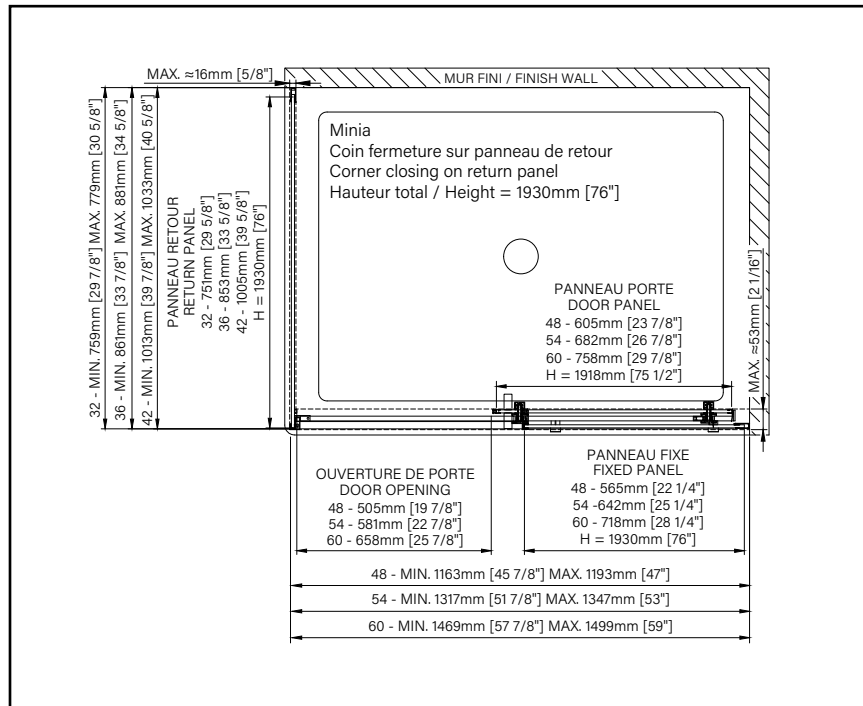

2 Polished chrome 7 Matte black

ZAFE

Protect your shower glass with 7 Zafe pattern options!

To do this, use product code DOP and complete your order form!

Please refer to the Inspira glass order form to customize according to your preferences.

inspira

Print on your shower glass!!

To do this, use product code DOP and complete your order form!

Products	Price	No. of boxes	Components	Contents	Component prices
Door					
48" DMN4800ASTC_1		3	DG1148SD01	Door	$310
	● $1130		DG1148SF01	Fixed glass	$310
	● $1145		DH1248SX_0	Hardware	$510
					$525
54" DMN5400ASTC_1		3	DG1154SD01	Door	$330
	● $1195		DG1154SF01	Fixed glass	$330
	● $1215		DH1254SX_0	Hardware	$535
					$555
60" DMN6000ASTC_1		3	DG1160SD01	Door	$335
	● $1255		DG1160SF01	Fixed glass	$335
	● $1270		DH1260SX_0	Hardware	$585
					$600
Return					
32" DMN3200PSTX_1		2	DG1132RX01	Return	$310
	● $440		DH1101RX_0	Hardware	$130
	● $455				$145
36" DMN3600PSTX_1		2	DG1136RX01	Return	$325
	● $455		DH1101RX_0	Hardware	$130
	● $470				$145
42" DMN4200PSTX_1		2	DG1142RX01	Return	$345
	● $475		DH1101RX_0	Hardware	$130
	● $490				$145