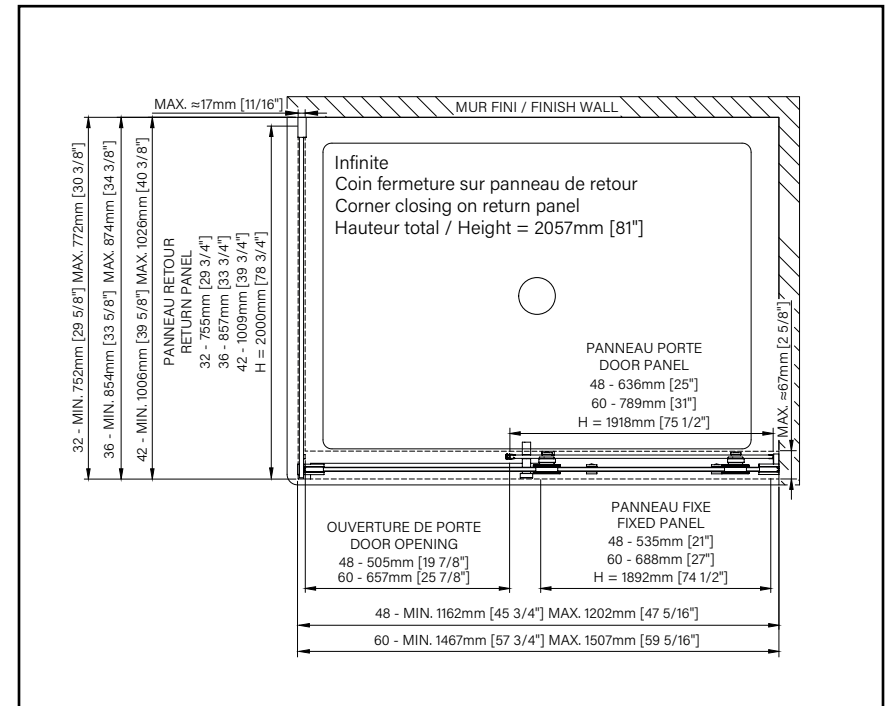

INFINITE

CLEAR GLASS - IN CORNER, CLOSING ON RETURN

2 Polished chrome 7 Matte black

Products	Price	No. of boxes	Components	Contents	Component prices
Door					
48" DIF4800ASTC_1		3	DG1348SD01	Door	$300
	● $1195		DG1348SF01	Fixed glass	$300
	● $1245		DH1348SX_0	Hardware	$595
					$645
60" DIF6000ASTC_1		3	DG1360SD01	Door	$325
	● $1295		DG1360SF01	Fixed glass	$325
	● $1345		DH1360SX_0	Hardware	$645
					$695
Return					
32" DIF3200PSTX_1		2	DG1332RX01	Return	$300
	● $475		DH1301RX_0	Hardware	$175
	● $500				$200
36" DIF3600PSTX_1		2	DG1336RX01	Return	$325
	● $500		DH1301RX_0	Hardware	$175
	● $525				$200
42" DIF4200PSTX_1		2	DG1342RX01	Return	$350
	● $525		DH1301RX_0	Hardware	$175
	● $550				$200

ZAFE

Protect your shower glass with 7 Zafe pattern options!

Use product code DOP and complete your order form.