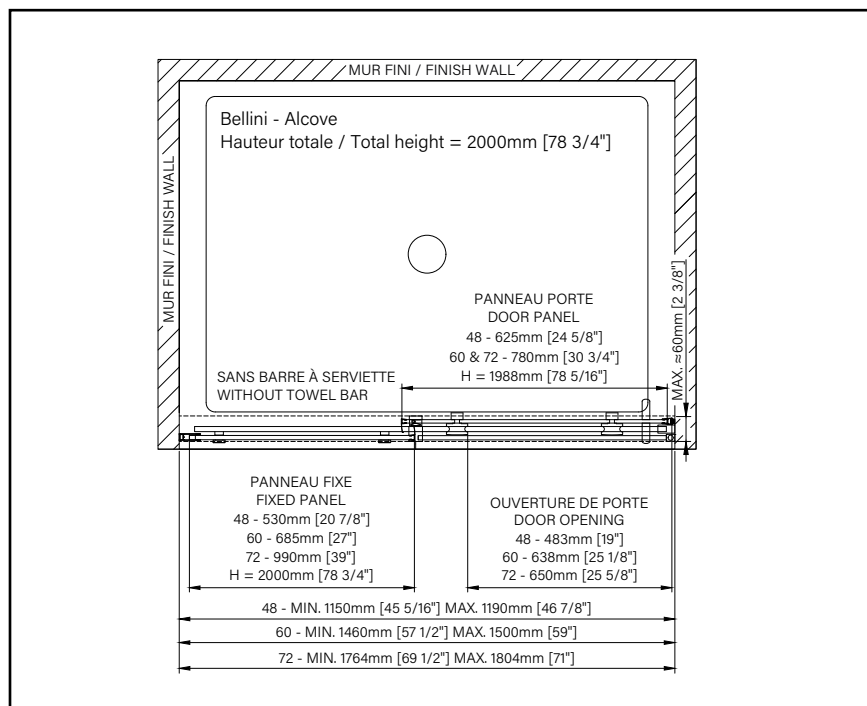

1. 1 Matte white   2 Polished chrome   3 Gunmetal
   4 Brushed nickel   5 Brushed gold   7 Matte black

**WITHOUT
TOWEL BAR**

BELLINI
CLEAR GLASS - ALCOVE