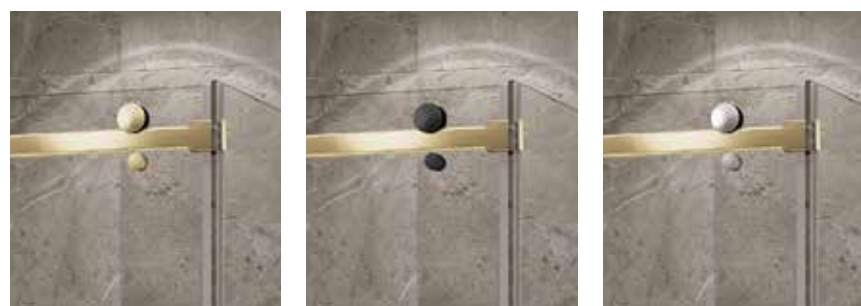

THE COLOUR COMBINATIONS

**WITHOUT
TOWEL BAR**

8 - 10 mm
5/16" - 3/8"

Zitta
Clean

BELLINI

SLIDING SHOWER DOOR

Height of 78 3/4» (2000mm)

Without Towel bar