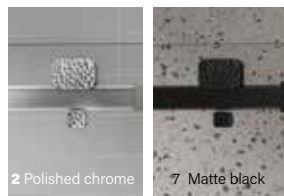

ZAFE

Protect your shower glass with 7 Zafe pattern options!

To do this, use product code DOP and complete your order form!

inspira

Print on your shower glass!!

To do this, use product code DOP and complete your order form!

Please refer to the Inspira glass order form to customize according to your preferences.