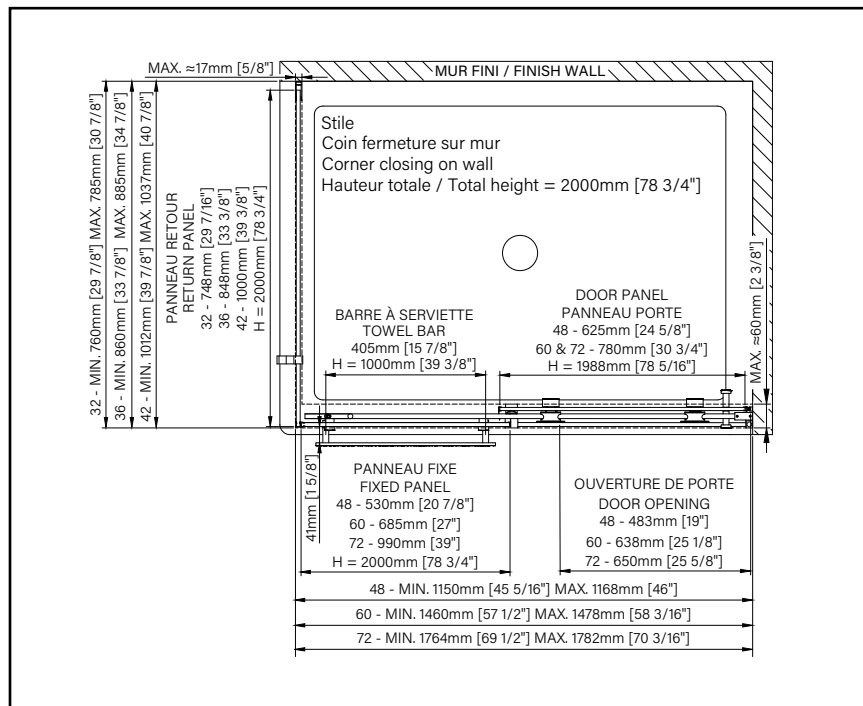

2 Polished chrome 7 Matte black

STILE

CLEAR GLASS - IN CORNER, CLOSING ON WALL

Web product sheet

ZAFE

Protect your shower glass with 7 Zafe pattern options!

To do this, use product code DOP and complete your order form!

inspira

Print on your shower glass!!

To do this, use product code DOP and complete your order form!

Please refer to the Inspira glass order form to customize according to your preferences.

2 Polished chrome

7 Matte black