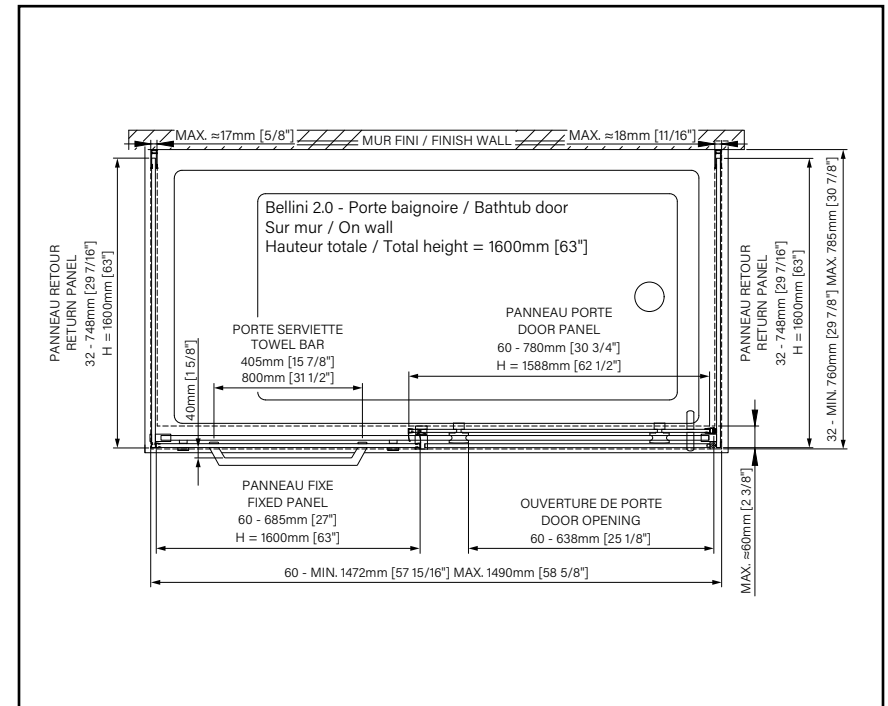

Products	Price	No. of boxes	Components	Contents	Component prices
Door					
60" DB26000VSTC_1		3	DG0260BD01	Door	$320
	$1280		DG0260BF01	Fixed glass	$320
	$1295		DH0260BW_0	Hardware	$640
					$655
Return					
32" DB23200BSTX_1		2	DG0232BX01	Return	$250
	$350		DH0201BX_0	Hardware	$100
	$375				$125

ZAFE

Protect your shower glass with 7 Zafe pattern options!

To do this, use product code DOP and complete your order form!

inspira

Print on your shower glass!!

To do this, use product code DOP and complete your order form!

Please refer to the Inspira glass order form to customize according to your preferences.