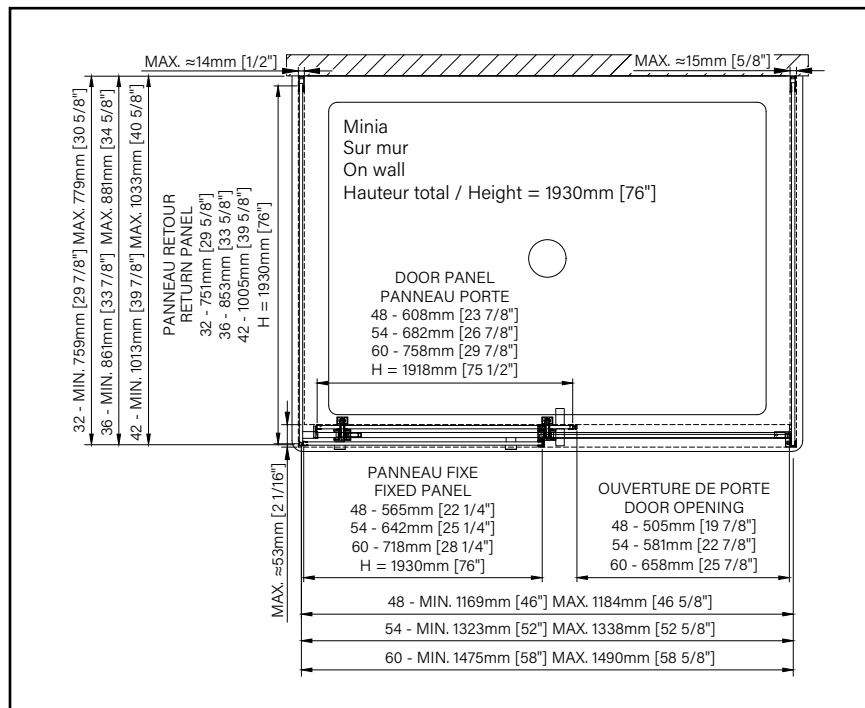

2 Polished chrome 7 Matte black

! For a flat wall configuration, order **TWO RETURN PANELS**

ZAFE

Protect your shower glass with 7 Zafe pattern options!

To do this, use product code DOP and complete your order form!

Please refer to the Inspira glass order form to customize according to your preferences.

inspira

Print on your shower glass!!

To do this, use product code DOP and complete your order form!

Products	Price	No. of boxes	Components	Contents	Component prices
Door					
48" DMN4800WSTC_1		3	DG1148SD01	Door	$310
	● $1130		DG1148SF01	Fixed glass	$310
	● $1145		DH1248SW_0	Hardware	$510
					$525
54" DMN5400WSTC_1		3	DG1154SD01	Door	$330
	● $1195		DG1154SF01	Fixed glass	$330
	● $1215		DH1254SW_0	Hardware	$535
					$555
60" DMN6000WSTC_1		3	DG1160SD01	Door	$335
	● $1255		DG1160SF01	Fixed glass	$335
	● $1270		DH1260SW_0	Hardware	$585
					$600
Return					
32" DMN3200PSTX_1		2	DG1132RX01	Return	$310
	● $440		DH1101RX_0	Hardware	$130
	● $455				$145
36" DMN3600PSTX_1		2	DG1136RX01	Return	$325
	● $455		DH1101RX_0	Hardware	$130
	● $470				$145
42" DMN4200PSTX_1		2	DG1142RX01	Return	$345
	● $475		DH1101RX_0	Hardware	$130
	● $490				$145