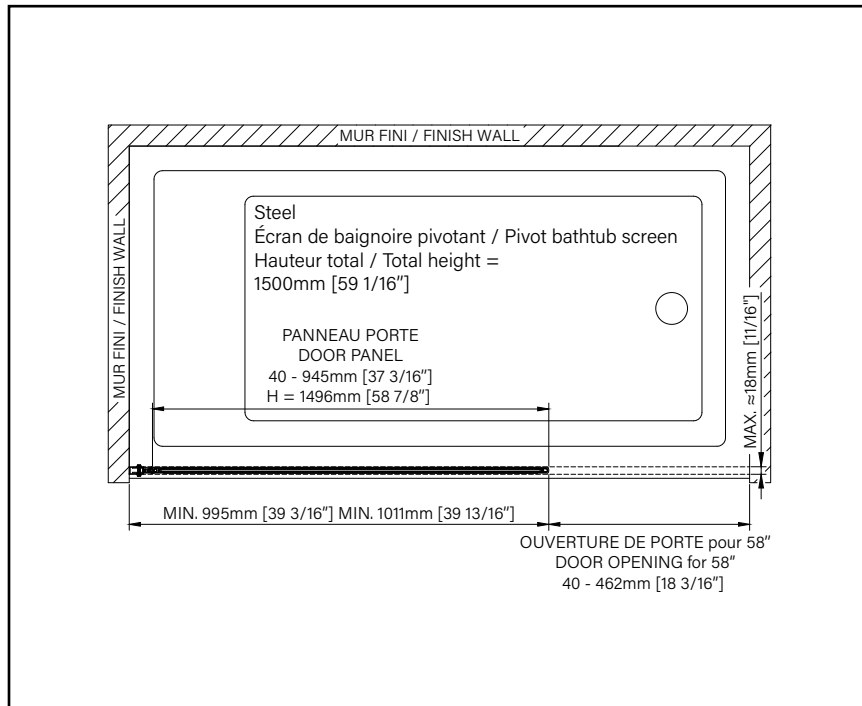

STEEL

CLEAR GLASS - ALCOVE

G = Door on left   H = Door on right

Products	Price
Écran	
40" DSE4000EST_76	$550
Left Right