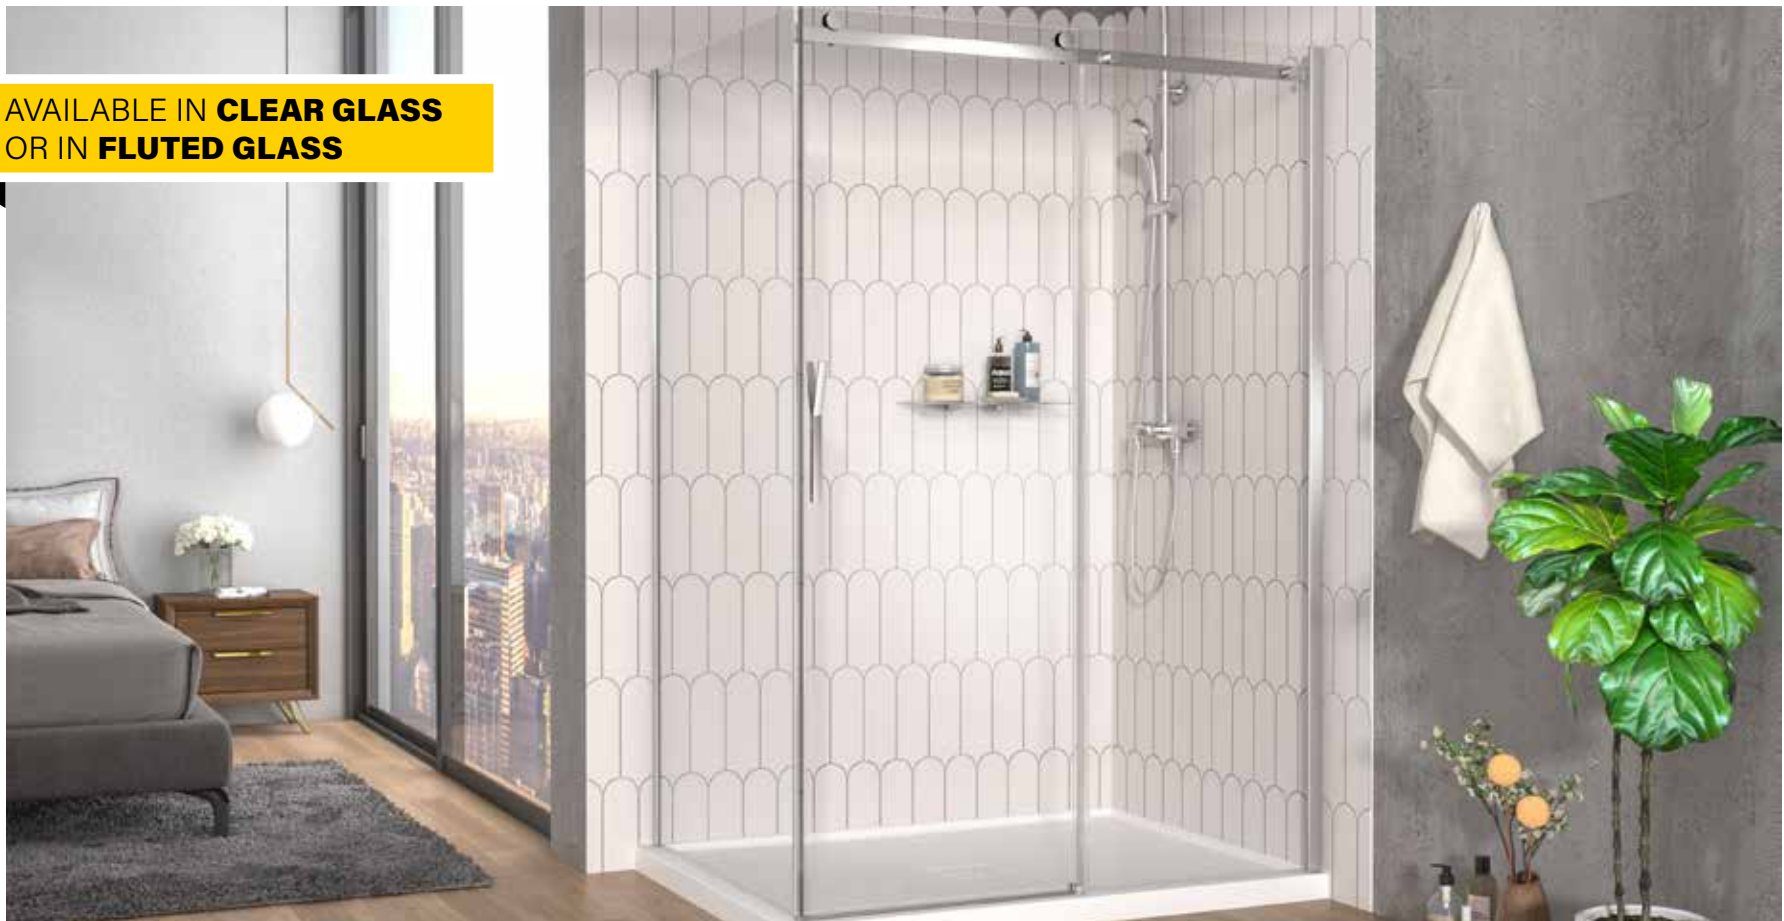

8mm
5/16"

Zitta
Clean

VAIA

SLIDING SHOWER DOOR

Height of 76" (1930mm)

Aluminum threshold and sealing gasket

Minimalist anti-jump system and door stop.

Tempered safety glass with polished edges