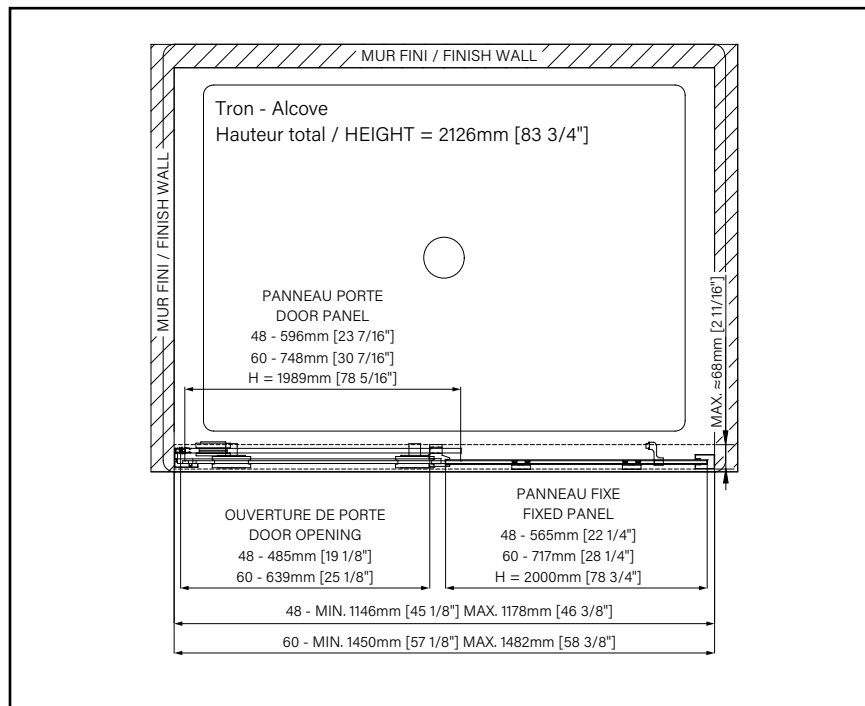

TRON

CLEAR GLASS - ALCOVE

Web product sheet

Products	Price
Door	
48" DTO4800ASTC61	$1695
60" DTO6000ASTC61	$1895