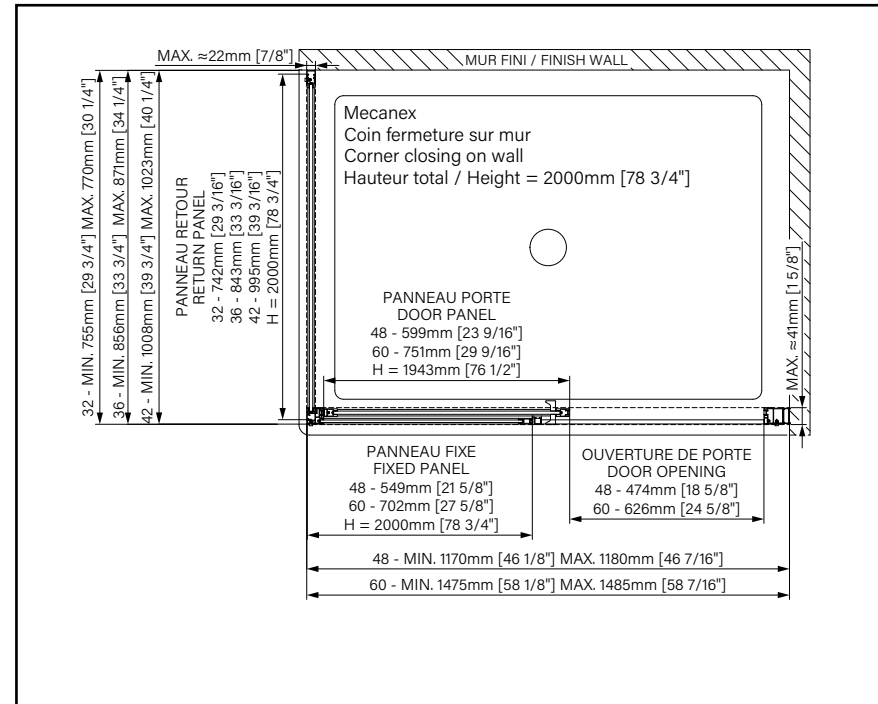

G = Door on left • H = Door on right

Products		Price
Door		
48"	DMC4800AST_76	$1095
60"	DMC6000AST_76	$1295
Return		
32"	DMC3200PSTX76	$550
36"	DMC3600PSTX76	$575
42"	DMC4200PSTX76	$600