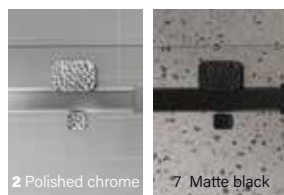

2 Polished chrome

7 Matte black