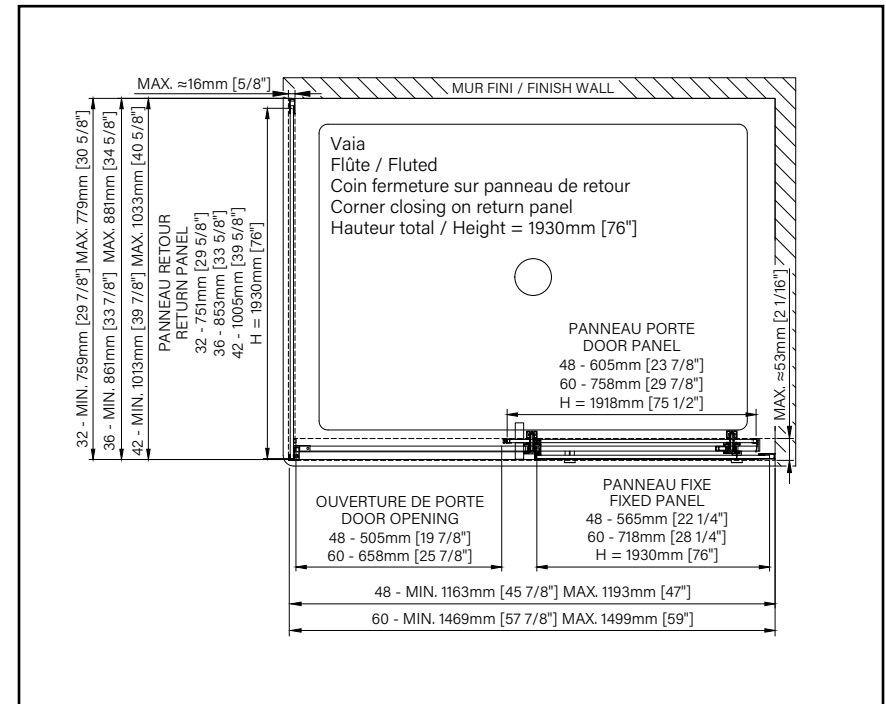

VAIA

FLUTED GLASS - IN CORNER, CLOSING ON RETURN

2 Polished chrome 7 Matte black

2 Polished chrome

7 Matte black

Products	Price	No. of boxes	Components	Contents	Component prices
Door					
48" DVI4800AST	$1160	3	DG1148SD	Door	$325
	$1175		DG1148SF03	Fixed glass	$325
			DH1148SX	Hardware	$510
					$525
60" DVI6000AST	$1305	3	DG1160SD	Door	$360
	$1320		DG1160SF03	Fixed glass	$360
			DH1160SX	Hardware	$585
					$600
Return					
32" DVI3200PST	$525	2	DG1132RX	Return	$395
	$540		DH1101RX	Hardware	$130
					$145
36" DVI3600PST	$550	2	DG1136RX	Return	$420
	$565		DH1101RX	Hardware	$130
					$145
42" DVI4200PST	$575	2	DG1142RX	Return	$445
	$590		DH1101RX	Hardware	$130
					$145

IF ORDERING BY PRODUCT

Use the code G (left) or H (right) in 1st _ .
Use the code 2 (chrome) or 7 (matte black) in 2nd .

IF ORDERING BY COMPONENT

Use the code L (left) or R (right) for the «door» component.
Use the code 2 (chrome) or 7 (matte black) for the «Hardware» component