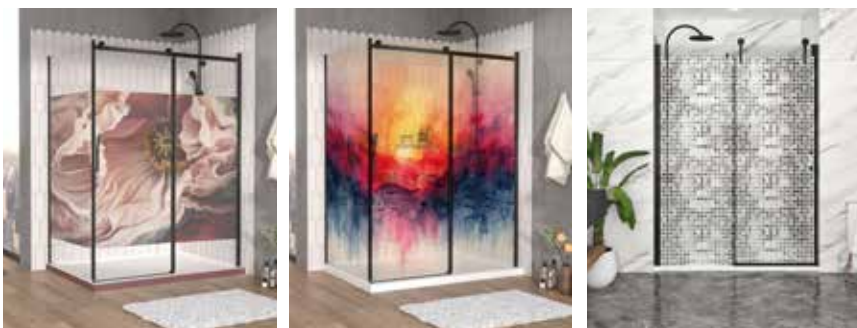

Storage shelf \$125

AS005807

Towel rack shelf \$125

AS005900

Mirror for shelf \$25

PA010207

Wall profile for shelf 78 3/4" \$95

INSPIRA GLASS CUSTOMIZATION