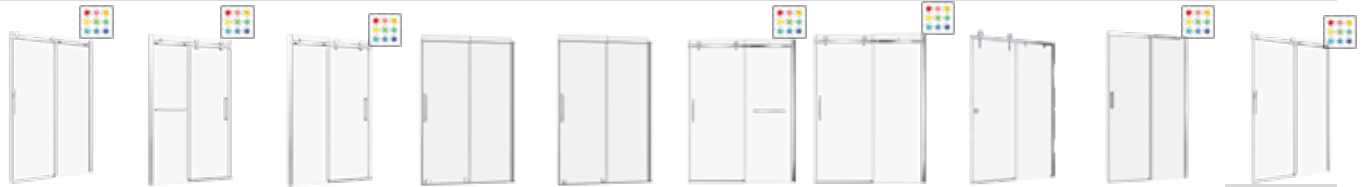

60" x 36"

With magnetic drain cover

Without drain cover

Slate

Liss

Moon

SLIDING SHOWER DOORS

ALTA Height of 78 3/4" ● ●	ALTA Height of 78 3/4" ● ●	BARN Height of 83 1/8" ● ●	BELLINI 2.0 Height of 78 3/4" ● ○ ● ● ● ● ● ●	BELLINI Height of 78 3/4" ● ○ ● ● ● ● ● ●	CALDARA Height of 78 3/4" ● ●	FLEX 2.0 Height of 76 3/4" ● ● ● ●	INFINITE Height of 81" ● ● ● ●	MECANEX Height of 78 3/4" ● ●
-----------------------------------------	-----------------------------------------	-----------------------------------------	------------------------------------------------------------	--------------------------------------------------------	--------------------------------------------	-------------------------------------------------	---------------------------------------------	--------------------------------------------

SLIDING SHOWER DOORS

MINIA Clear and fluted glass Height of 76" ● ●	PIAZZA 2.0 Height of 78 3/4" ● ○ ● ● ● ● ● ●	PIAZZA Height of 78 3/4" ● ○ ● ● ● ● ● ●	QUADRO Height of 78 3/4" ● ●	SLIM Height of 78 3/4" ● ●	STILE Height of 78 3/4" ● ● ● ●	STILE Height of 78 3/4" ● ● ● ●	TRON Height of 83 3/4" ● ● ● ●	VAGUE Height of 74 3/4" ● ● ● ●	VAIA Clear and fluted glass Height of 76" ● ● ● ●
----------------------------------------------------------------	-----------------------------------------------------------	-------------------------------------------------------	-------------------------------------------	-----------------------------------------	----------------------------------------------	----------------------------------------------	---------------------------------------------	----------------------------------------------	-------------------------------------------------------------------