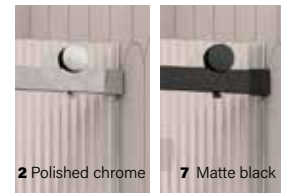

Use the code 2 (chrome) or 7 (matte black) for the «Hardware» component

2 Polished chrome

7 Matte black

2 Polished chrome 7 Matte black

VAIA

CLEAR GLASS - ON FLAT WALL

For a flat wall configuration, order
TWO RETURN PANELS