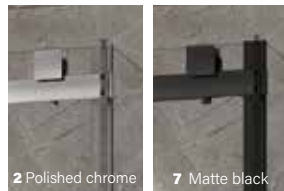

ZAFE

Protect your shower glass with 7 Zafe pattern options!

To do this, use product code DOP and complete your order form!

Please refer to the Inspira glass order form to customize according to your preferences.

inspira

Print on your shower glass!!

To do this, use product code DOP and complete your order form!