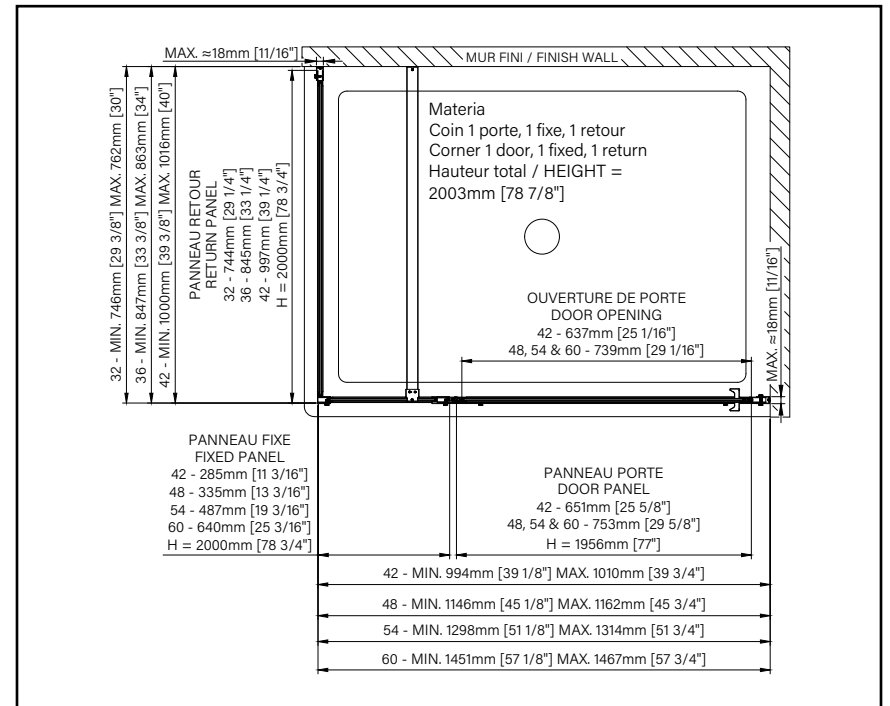

Products	Price
Door	
42" DMT4200ASTA76	● $800
48" DMT4800ASTA76	● $950
54" DMT5400ASTA76	● $1100
60" DMT6000ASTA76	● $1250
Return	
32" DMT3200PSTX76	● $375
36" DMT3600PSTX76	● $400
42" DMT4200PSTX76	● $450