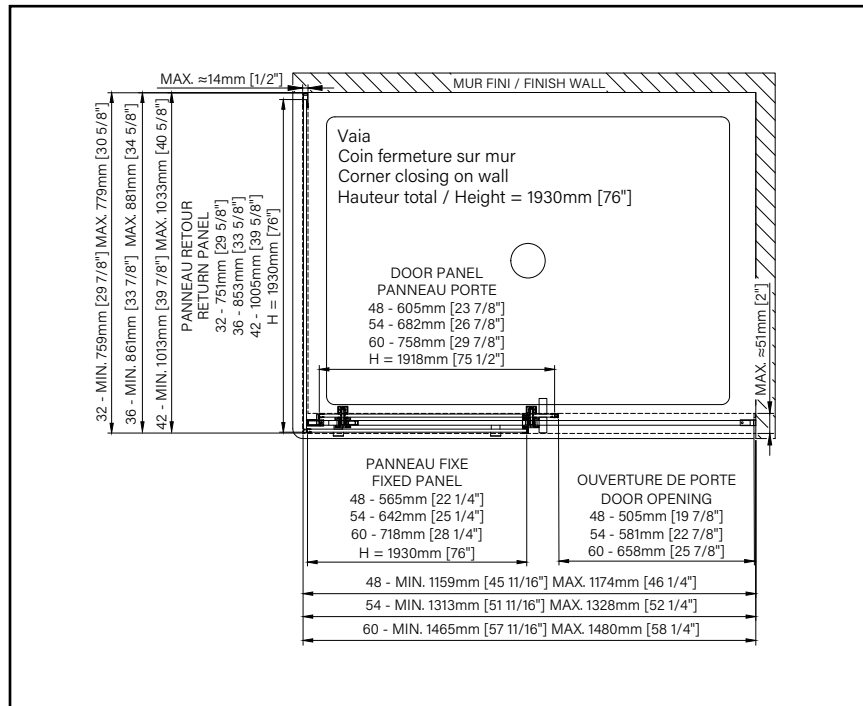

2 Polished chrome 7 Matte black

VAIA

CLEAR GLASS - IN CORNER, CLOSING ON WALL

ZAFE

Protect your shower glass with 7 Zafe pattern options!

To do this, use product code DOP and complete your order form!

Please refer to the Inspira glass order form to customize according to your preferences.