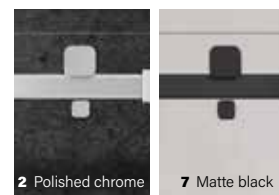

Products	Price	No. of boxes	Components	Contents	Component prices
Door					
60" DL26000BSTC_1		3	DG0260BD01	Door	$320
	● $1345		DG0260BF01	Fixed glass	$320
	● $1360		DH1660BX_0	Hardware	$705 ●
					$720 ●
Return					
32" DL23200BSTX_1		2	DG0232BX01	Return	$250
	● $350		DH0201BX_0	Hardware	$100 ●
	● $375				$125 ●