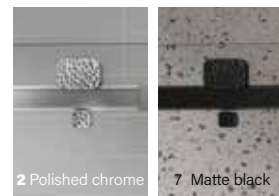

Products	Price	No. of boxes	Components	Contents	Component prices
Door					
48" DS14800WSTC_1		3	DG0248SD01	Door	$345
	● $1455		DG0248SFX1	Fixed glass	$345
	● $1470		DH1748SW_0	Hardware	$765
					$780
60" DS16000WSTC_1		3	DG0260SD01	Door	$380
	● $1600		DG0260SFX1	Fixed glass	$380
	● $1615		DH1760SW_0	Hardware	$840
					$855
72" DS17200WSTC_1		3	DG0260SD01	Door	$380
	● $1735		DG0272SFX1	Fixed glass	$430
	● $1750		DH1772SW_0	Hardware	$925
					$940
Return					
32" DS23200PSTX_1		2	DG0232RX01	Return	$340
	● $445		DH0201RX_0	Hardware	$105
	● $455				$115
36" DS23600PSTX_1		2	DG0236RX01	Return	$365
	● $470		DH0201RX_0	Hardware	$105
	● $480				$115
42" DS24200PSTX_1		2	DG0242RX01	Return	$430
	● $535		DH0201RX_0	Hardware	$105
	● $545				$115