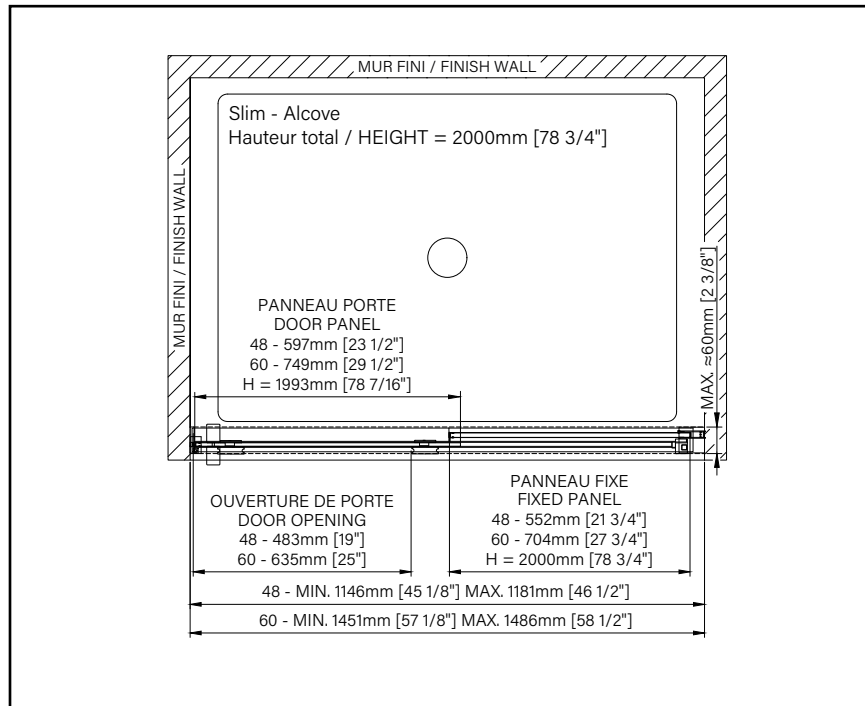

Towel rack shelf **\$125**

AS005900

Mirror for shelf **\$25**

PA010207

Wall profile for shelf 78 3/4" **\$95**

SLIM

CLEAR GLASS - ALCOVE

	Products	Price	No. of boxes	Components	Contents	Component prices
Door						
48"	DSI4800ASTC21	\$1295	3	DG0448SD01	Door	\$350
				DG0448SF01	Fixed glass	\$350
				DH0448SX20	Hardware	\$595
60"	DSI6000ASTC21	\$1395	3	DG0460SD01	Door	\$375
				DG0460SF01	Fixed glass	\$375
				DH0460SX20	Hardware	\$645