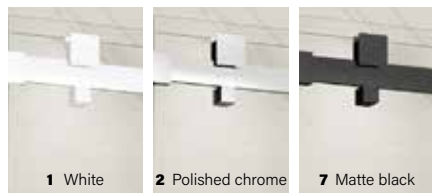

ZAFE

Protect your shower glass with 7 Zafe pattern options!

To do this, use product code DOP and complete your order form!

inspira

Print on your shower glass!!

To do this, use product code DOP and complete your order form!

Please refer to the Inspira glass order form to customize according to your preferences.