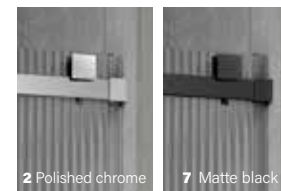

SLIDING SHOWER DOOR

MINIA

FLUTED GLASS- ALCOVE

2 Polished chrome 7 Matte black

	Products	Price	No. of boxes	Components	Contents	Component prices
Door						
48"	DMN4800AST		3	DG1148SD	Door	\$325
		\$1160		DG1148SF03	Fixed glass	\$325
		\$1175		DH1248SX	Hardware	\$510
						\$525
60"	DMN6000AST		3	DG1160SD	Door	\$360
		\$1305		DG1160SF03	Fixed glass	\$360
		\$1320		DH1260SX	Hardware	\$585
						\$600