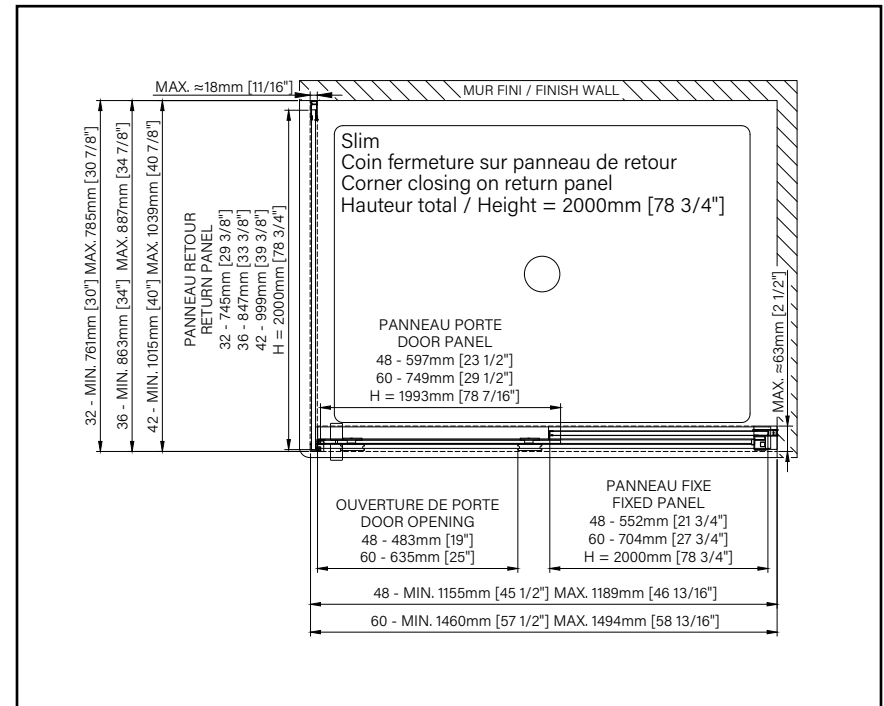

Products	Price	No. of boxes	Components	Contents	Component prices
Door						
48"	DSI4800ASTC21	$1295	3	DG0448SD01	Door	$350
				DG0448SF01	Fixed glass	$350
				DH0448SX20	Hardware	$595
60"	DSI6000ASTC21	$1395	3	DG0460SD01	Door	$375
				DG0460SF01	Fixed glass	$375
				DH0460SX20	Hardware	$645
Return						
32"	DSI3200PSTX21	$475	2	DG0432RX01	Return	$350
				DH0401RX20	Hardware	$125
36"	DSI3600PSTX21	$495	2	DG0436RX01	Return	$370
				DH0401RX20	Hardware	$125
42"	DSI4200PSTX21	$525	2	DG0442RX01	Return	$400
				DH0401RX20	Hardware	$125