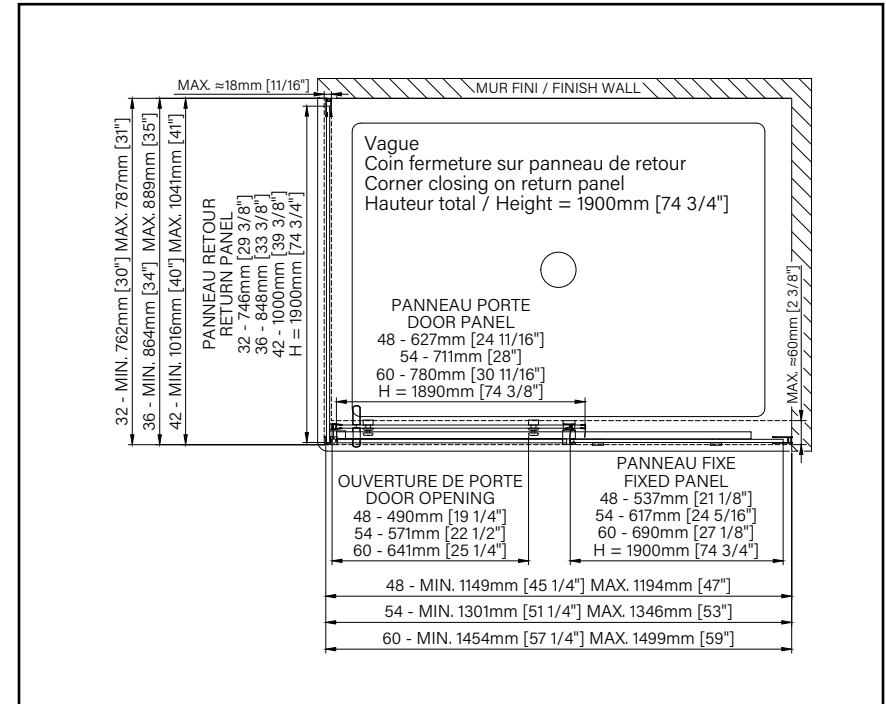

VAGUE

CLEAR GLASS - IN CORNER, CLOSING ON RETURN

2 Polished chrome 7 Matte black

Products	Price	No. of boxes	Components	Contents	Component prices
Door					
48" DVG4800ASTC_1		3	DG0148SD01	Door	$285
	● $885		DG0148SF01	Fixed glass	$285
	● $905		DH0148SX_0	Hardware	$315
					$335
54" DVG5400ASTC_1		3	DG0154SD01	Door	$295
	● $980		DG0154SF01	Fixed glass	$295
	● $995		DH0154SX_0	Hardware	$390
					$405
60" DVG6000ASTC_1		3	DG0160SD01	Door	$305
	● $1015		DG0160SF01	Fixed glass	$305
	● $1055		DH0160SX_0	Hardware	$405
					$445
Return					
32" DVG3200PSTX_1		2	DG0132RX01	Return	$310
	● $440		DH0101RX_0	Hardware	$130
	● $450				$140
36" DVG3600PSTX_1		2	DG0136RX01	Return	$325
	● $455		DH0101RX_0	Hardware	$130
	● $465				$140
42" DVG4200PSTX_1		2	DG0142RX01	Return	$345
	● $475		DH0101RX_0	Hardware	$130
	● $485				$140

ZAFE

Protect your shower glass with 7 Zafe pattern options!

To do this, use product code DOP and complete your order form!

inspira

Print on your shower glass!!

To do this, use product code DOP and complete your order form!

Please refer to the Inspira glass order form to customize according to your preferences.

2 Polished chrome

7 Matte black