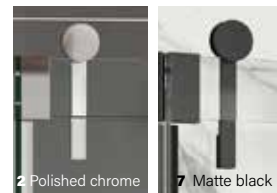

INFINITE

CLEAR GLASS - IN CORNER, CLOSING ON RETURN

2 Polished chrome 7 Matte black

Products	Price	No. of boxes	Components	Contents	Component prices
Door					
48" DIF4800ASTC_1		3	DG1348SD01	Door	$300
	● $1195		DG1348SF01	Fixed glass	$300
	● $1245		DH1348SX_0	Hardware	$595
					$645
60" DIF6000ASTC_1		3	DG1360SD01	Door	$325
	● $1295		DG1360SF01	Fixed glass	$325
	● $1345		DH1360SX_0	Hardware	$645
					$695
Return					
32" DIF3200PSTX_1		2	DG1332RX01	Return	$300
	● $475		DH1301RX_0	Hardware	$175
	● $500				$200
36" DIF3600PSTX_1		2	DG1336RX01	Return	$325
	● $500		DH1301RX_0	Hardware	$175
	● $525				$200
42" DIF4200PSTX_1		2	DG1342RX01	Return	$350
	● $525		DH1301RX_0	Hardware	$175
	● $550				$200

ZAFE

Protect your shower glass with 7 Zafe pattern options!

Use product code DOP and complete your order form.