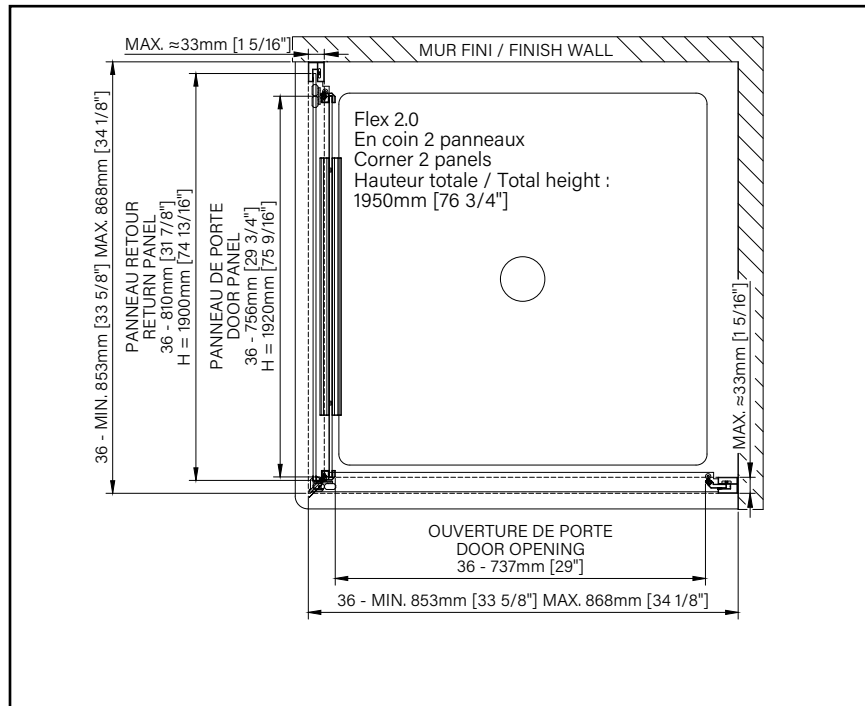

2 Polished chrome 7 Matte black 4 Brushed nickel

FLEX 2.0

CLEAR GLASS - SQUARE IN CORNER

Products	Price	No. of boxes	Components	Contents	Component prices
Door					
36" DF23636NCAD_1		3	DA1936PD_1	Door	$350
	$895				$365
	$925		DH193636CX_0	Hardware	$235
					$250
			DG1936RX01	Return	$310