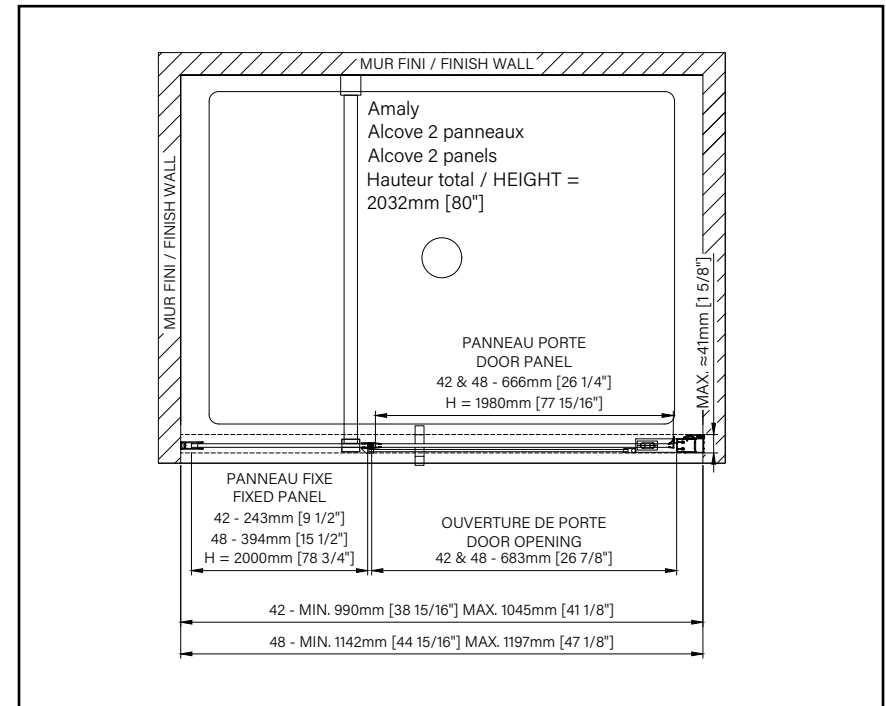

AMALY

CLEAR GLASS - ALCOVE WITH OFFSET DOOR

2 Polished chrome 7 Matte black

Products	Price	No. of boxes	Components	Contents	Component prices
Door					
42" DAA4200ASTA_1		3	DG1032SD01	Door	$295
	● $1085		DA1010SX_1	Panneau fixe et Hardware	$255
	● $1145		DH1032SX_0	Hardware	$285
					$535
					$565
48" DAA4800ASTA_1		3	DG1032SD01	Door	$295
	● $1295		DA1016SX_1	Panneau fixe et Hardware	$465
	● $1355		DH1032SX_0	Hardware	$495
					$535
					$565

ZAFE

Protect your shower glass with 7 Zafe pattern options!

To do this, use product code DOP and complete your order form!

inspira

Print on your shower glass!!

To do this, use product code DOP and complete your order form!

Please refer to the Inspira glass order form to customize according to your preferences.