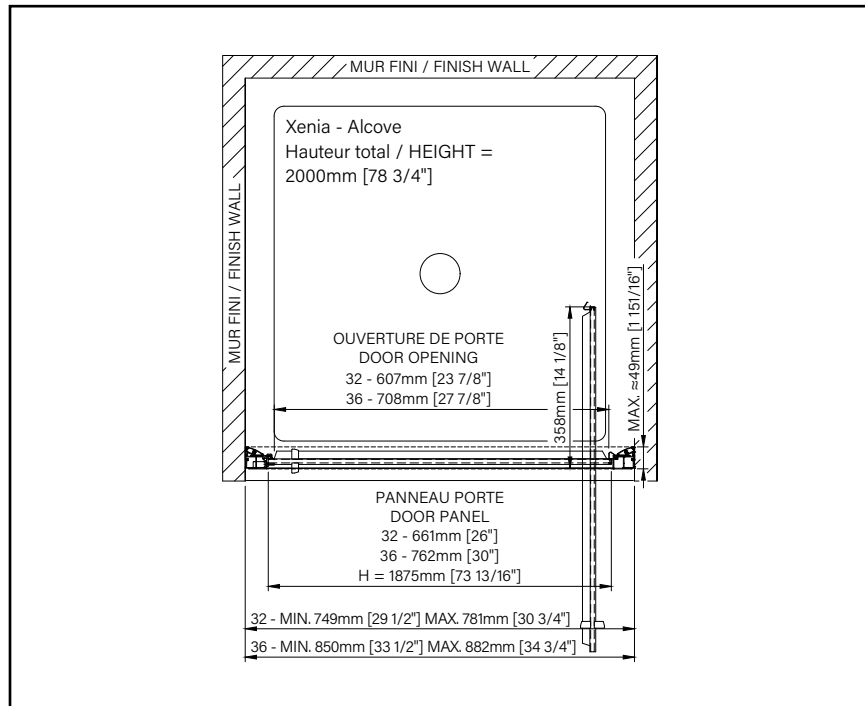

Web product sheet