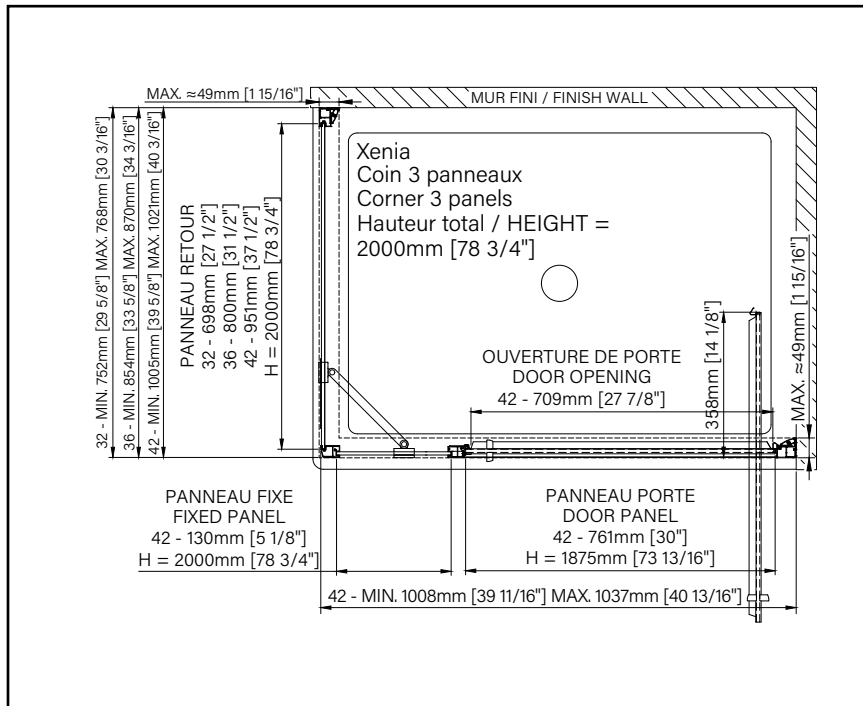

Web product sheet