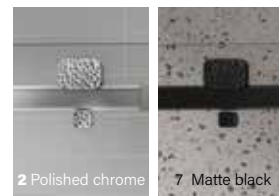

2 Polished chrome

7 Matte black

Products	Price	No. of boxes	Components	Contents	Component prices
Door					
48" DS24800WSTC_1		3	DG0248SD01	Door	$345
	● $1455		DG0248SF01	Fixed glass	$345
	● $1470		DH1748SW_0	Hardware	$765
					$780
60" DS26000WSTC_1		3	DG0260SD01	Door	$380
	● $1600		DG0260SF01	Fixed glass	$380
	● $1615		DH1760SW_0	Hardware	$840
					$855
72" DS27200WSTC_1		3	DG0260SD01	Door	$380
	● $1735		DG0272SF01	Fixed glass	$430
	● $1750		DH1772SW_0	Hardware	$925
					$940
Return					
32" DS23200PSTX_1		2	DG0232RX01	Return	$340
	● $445		DH0201RX_0	Hardware	$105
	● $455				$115
36" DS23600PSTX_1		2	DG0236RX01	Return	$365
	● $470		DH0201RX_0	Hardware	$105
	● $480				$115
42" DS24200PSTX_1		2	DG0242RX01	Return	$430
	● $535		DH0201RX_0	Hardware	$105
	● $545				$115