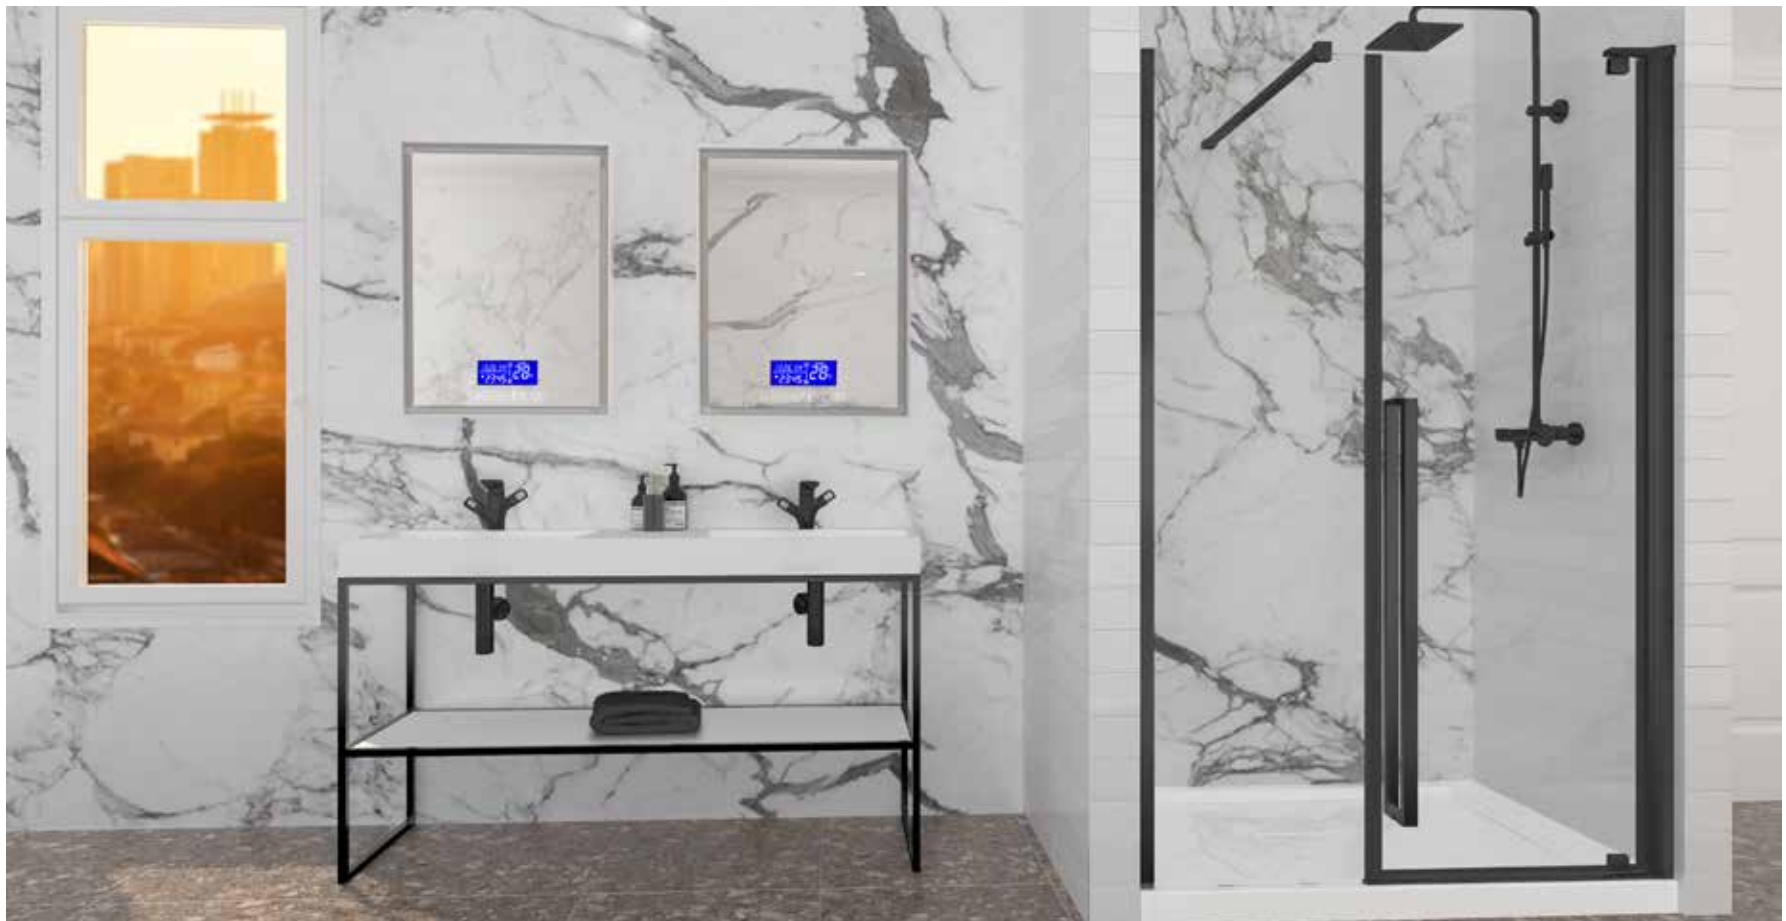

GLASS THICKNESS

**EASY AND QUICK
INSTALLATION**

**FINISHING
CAP**

**SQUEEZE
GASKET
INSTALLATION**

REVERSIBLE DOOR

**HINGES GUARANTEED
FOR 20 YEARS**

MAGNETIC CLOSURE

**ZITTA CLEAN
TREATMENT**

ALL OUR PRODUCTS ARE
CSA AND CUPC CERTIFIED.

8mm
5/16"

Zitta
Clean

AMALY

PIVOT SHOWER DOOR

Height of 80" (2032mm)

Double handle in polished stainless steel

180° pivot