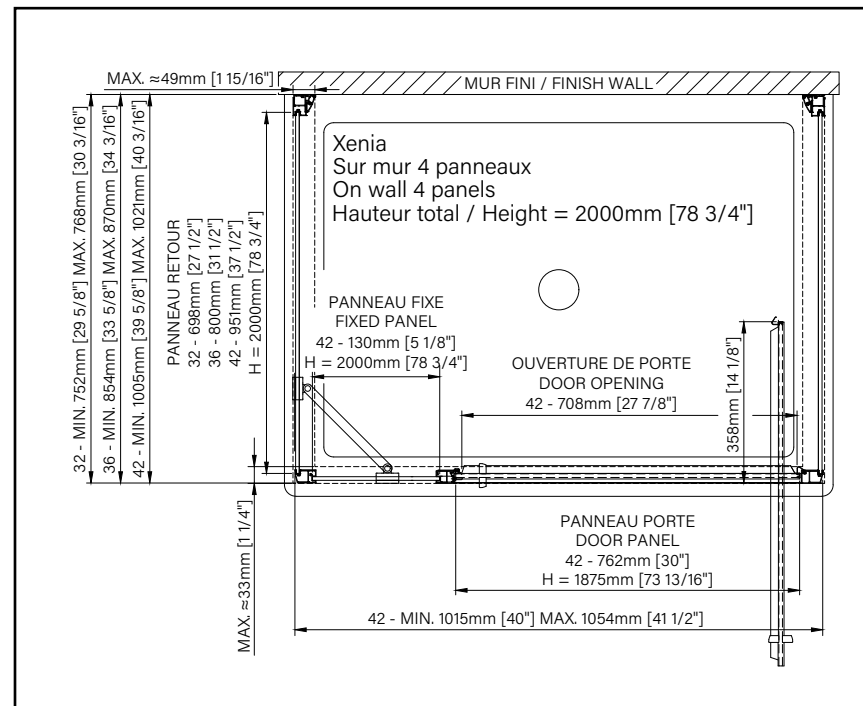

XENIA

CLEAR GLASS - ON FLAT WALL WITH OFFSET DOOR

Web product sheet

For a flat wall configuration, order **TWO RETURN PANELS**

PIVOT AND SLIDING MECHANISM

Products

Price

Door

42" DXN4200ASTC21 ● **$1295**

Return

32" DXN3200PSTX21 ● **$450**

36" DXN3600PSTX21 ● **$475**

42" DXN4200PSTX21 ● **$525**