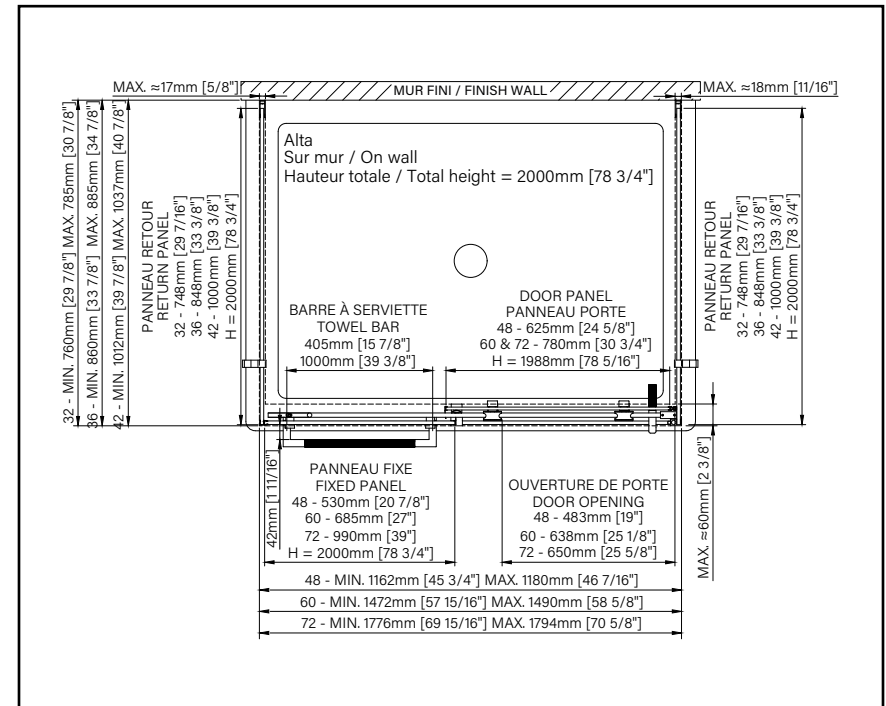

ZAFE

Protect your shower glass with 7 Zafe pattern options!

To do this, use product code DOP and complete your order form!

inspira

Print on your shower glass!!

To do this, use product code DOP and complete your order form!

Please refer to the Inspira glass order form to customize according to your preferences.

Products	Price	No. of boxes	Components	Contents	Component prices
Door					
48" DL24800WSTC_1		3	DG0248SD01	Door	$345
	● $$1340		DG0248SF01	Fixed glass	$345
	● $1355		DH1648SW_0	Hardware	$650
					$665
60" DL26000WSTC_1		3	DG0260SD01	Door	$380
	● $$1470		DG0260SF01	Fixed glass	$380
	● $1485		DH1660SW_0	Hardware	$710
					$725
72" DL27200WSTC_1		3	DG0260SD01	Door	$380
	● $$1590		DG0272SF01	Fixed glass	$430
	● $1640		DH1672SW_0	Hardware	$780
					$830
Return					
32" DL23200PSTX_1		2	DG0232RX01	Return	$340
	● $445		DH0201RX_0	Hardware	$105
	● $455				$115
36" DL23600PSTX_1		2	DG0236RX01	Return	$365
	● $$470		DH0201RX_0	Hardware	$105
	● $480				$115
42" DL24200PSTX_1		2	DG0242RX01	Return	$430
	● $$535		DH0201RX_0	Hardware	$105
	● $545				$115