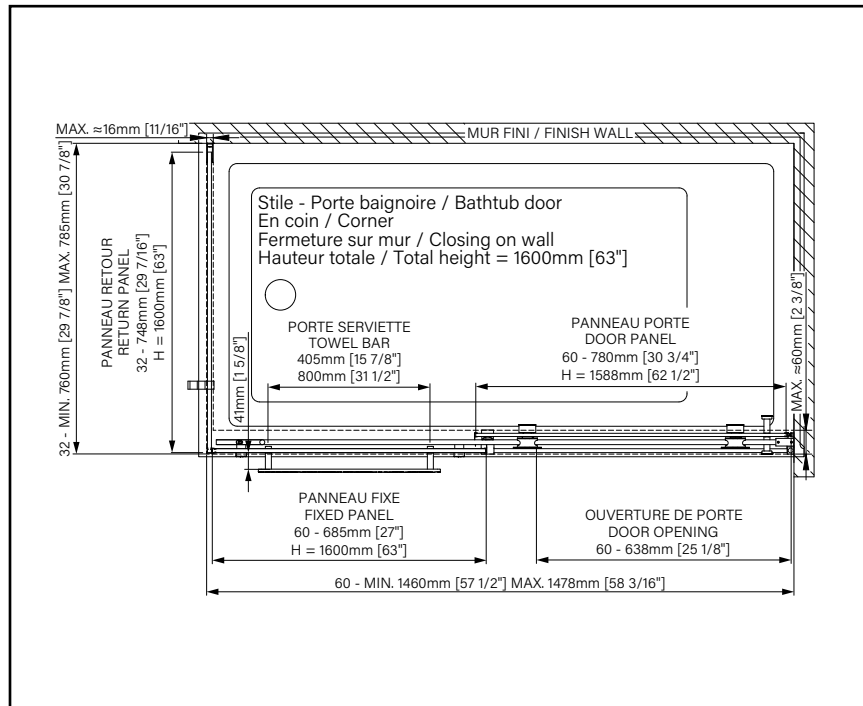

2 Polished chrome

7 Matte black

2 Polished chrome 7 Matte black

STILE

CLEAR GLASS - CORNER BATHTUB DOOR, CLOSING ON WALL

ZAFE

Protect your shower glass with 7 Zafe pattern options!

To do this, use product code DOP and complete your order form!