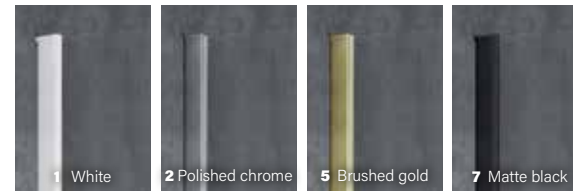

Please refer to the Inspira glass order form to customize according to your preferences.

Zitta
Clean

6mm
1/4"

STEEL

PIVOT BATHTUB SCREEN

Height of 59 1/16" (1500mm)

Clear glass with matte black aluminum frame