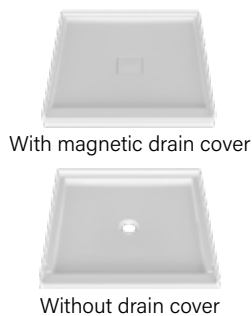

Thank you for being by our side. We look forward to continuing to build the future with you.

Martin Desmarais

SHOWER CHART

TERREBONNE, QUÉBEC

PROUDLY
CANADIAN COMPANY

32" x 32"

PIVOT SHOWER DOORS

AMALY
Height of 80"