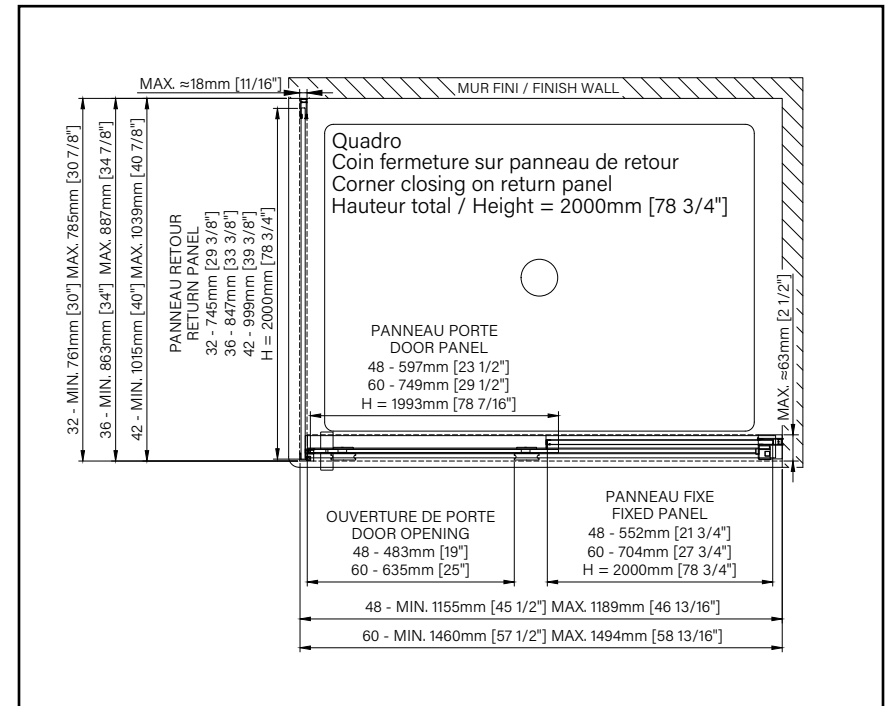

Products	Price	No. of boxes	Components	Contents	Component prices
Door						
48"	DQA4800ASTC21	$1295	3	DG0448SD01	Door	$350
				DG0448SF01	Fixed glass	$350
				DH0548SX20	Hardware	$595
60"	DQA6000ASTC21	$1395	3	DG0460SD01	Door	$375
				DG0460SF01	Fixed glass	$375
				DH0560SX20	Hardware	$645
Return						
32"	DQA3200PSTX21	$475	2	DG0432RX01	Return	$350
				DH0401RX20	Hardware	$125
36"	DQA3600PSTX21	$495	2	DG0436RX01	Return	$370
				DH0401RX20	Hardware	$125
42"	DQA4200PSTX21	$525	2	DG0442RX01	Return	$400
				DH0401RX20	Hardware	$125