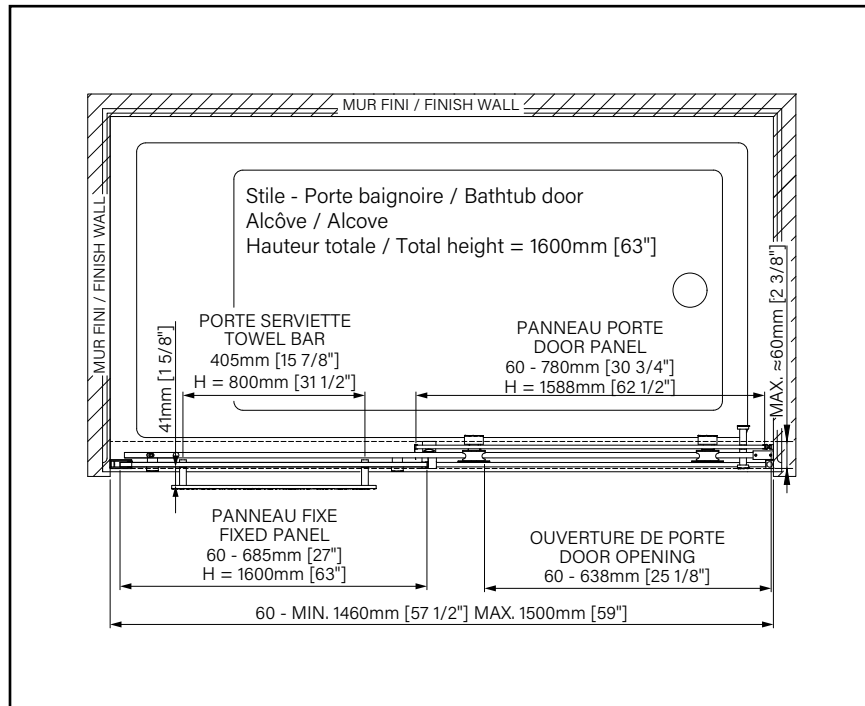

2 Polished chrome 7 Matte black

STILE

CLEAR GLASS - ALCOVE BATHTUB DOOR