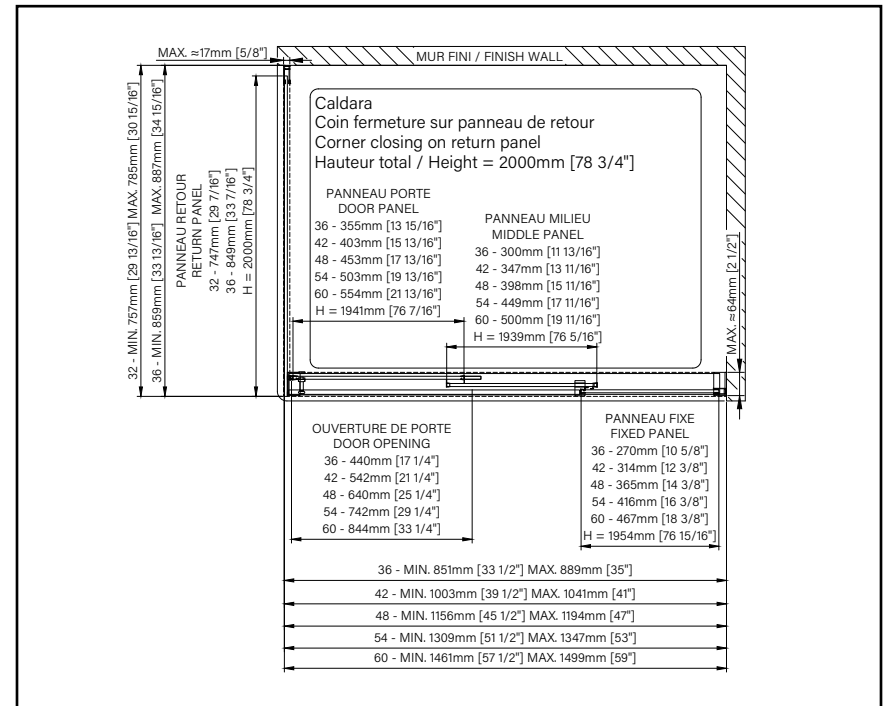

CALDARA

CLEAR GLASS - IN CORNER, CLOSING ON RETURN

Products

Price

Door

36" DCL3600ASTC21	795 $
42" DCL4200ASTC21	895 $
48" DCL4800ASTC21	995 $
54" DCL5400ASTC21	1095 $
60" DCL6000ASTC21	1195 $

Return

32" DCL3200PSTX21	450 $
36" DCL3600PSTX21	500 $