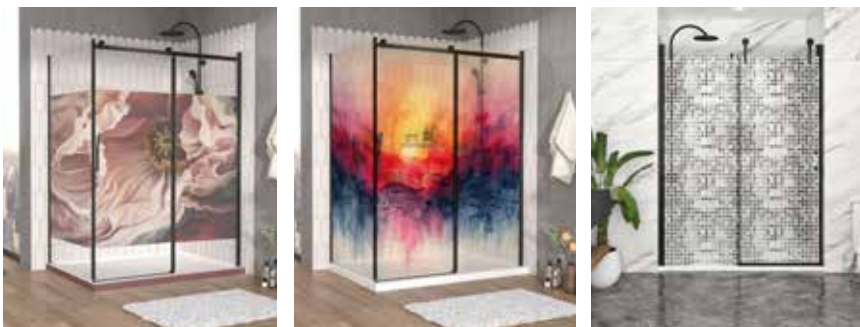

Hook included by default with return panel only

CORNER STORAGE UNIT

Corner storage unit with adjustable shelves and a waterproof door, with a total height of 78 3/4".

ACC004_0

1 4 7	\$795
-------	-------	-------