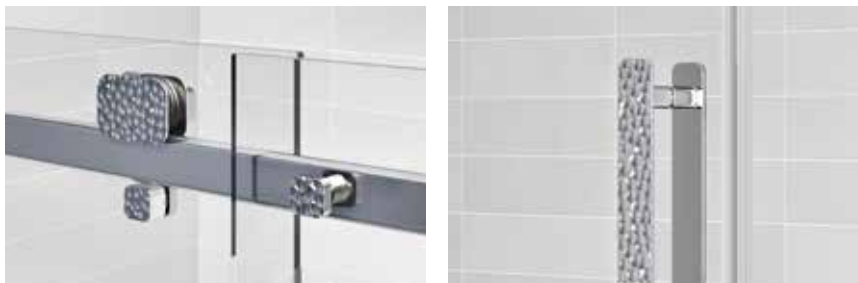

STILE

CLEAR GLASS - IN CORNER, CLOSING ON RETURN

2 Polished chrome 7 Matte black

ZAFE

Protect your shower glass with 7 Zafe pattern options!

To do this, use product code DOP and complete your order form!

inspira

Print on your shower glass!!

To do this, use product code DOP and complete your order form!

Please refer to the Inspira glass order form to customize according to your preferences.

Products	Price	No. of boxes	Components	Contents	Component prices
Door					
48"	DS24800ASTC_1	3	DG0248SD01	Door	$345
	●		DG0248SF01	Fixed glass	$345
	●		DH1748SX_0	Hardware	$765
					$780
60"	DS26000ASTC_1	3	DG0260SD01	Door	$380
	●		DG0260SF01	Fixed glass	$380
	●		DH1760SX_0	Hardware	$840
					$855
72"	DS27200ASTC_1	3	DG0260SD01	Door	$380
	●		DG0272SF01	Fixed glass	$430
	●		DH1772SX_0	Hardware	$925
					$940
Return					
32"	DS23200PSTX_1	2	DG0232RX01	Return	$340
	●		DH0201RX_0	Hardware	$105
	●				$115
					$455
36"	DS23600PSTX_1	2	DG0236RX01	Return	$365
	●		DH0201RX_0	Hardware	$105
	●				$115
					$480
42"	DS24200PSTX_1	2	DG0242RX01	Return	$430
	●		DH0201RX_0	Hardware	$105
	●				$115
					$535
					$545