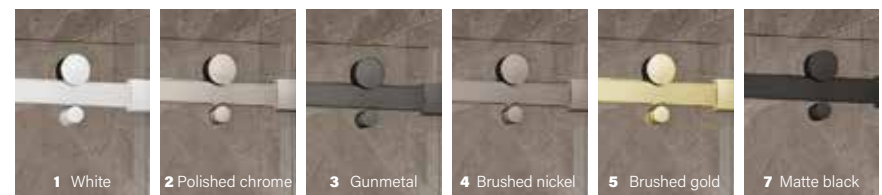

Please refer to the Inspira glass order form to customize according to your preferences.

36
COLOUR
COMBINATIONS
AVAILABLE!

ROLLER AND HANDLE INSERT — OPTD0200_

\$125..... \$135..... \$145

- 1 Matte white
- 2 Polished chrome
- 5 Brushed gold
- 7 Matte black