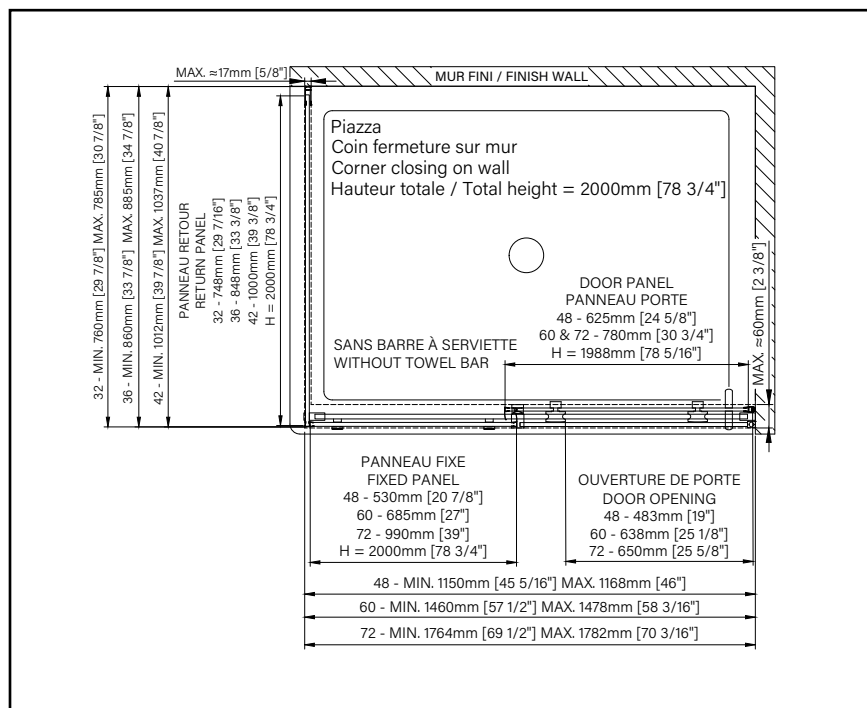

WITHOUT
TOWEL BAR

PIAZZA
CLEAR GLASS - IN CORNER, CLOSING ON WALL

ZAFE

Protect your shower glass with 7 Zafe pattern options!

To do this, use product code DOP and complete your order form!

inspira

Print on your shower glass!!