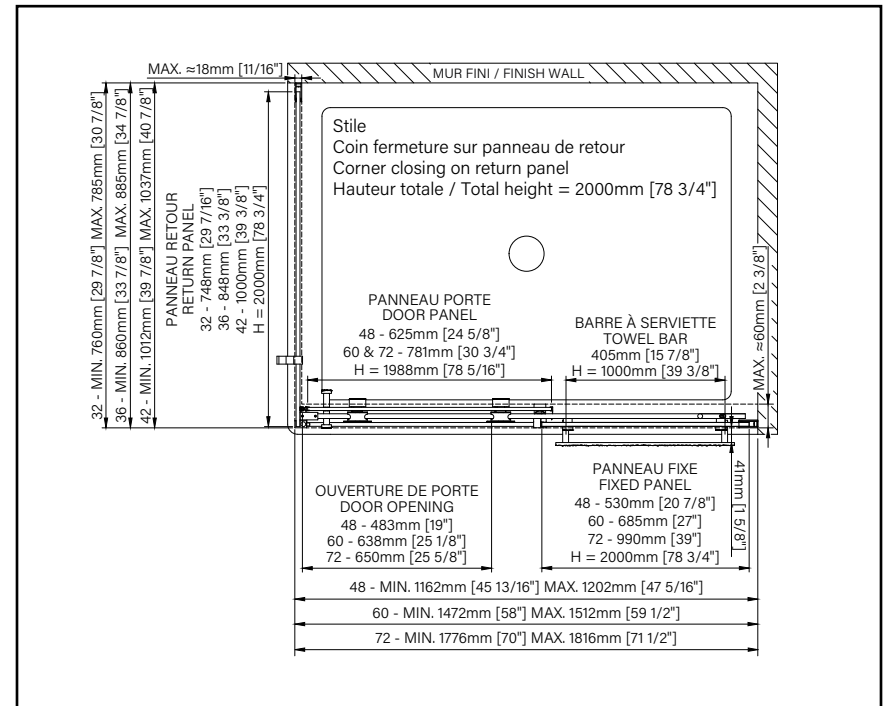

STILE

CLEAR GLASS - IN CORNER, CLOSING ON RETURN

2 Polished chrome 7 Matte black

ZAFE

Protect your shower glass with 7 Zafe pattern options!

To do this, use product code DOP and complete your order form!

inspira

Print on your shower glass!!

To do this, use product code DOP and complete your order form!

Please refer to the Inspira glass order form to customize according to your preferences.

Products	Price	No. of boxes	Components	Contents	Component prices
Door					
48"	DS24800ASTC_1	3	DG0248SD01	Door	$345
	●		DG0248SF01	Fixed glass	$345
	●		DH1748SX_0	Hardware	$765
					$780
60"	DS26000ASTC_1	3	DG0260SD01	Door	$380
	●		DG0260SF01	Fixed glass	$380
	●		DH1760SX_0	Hardware	$840
					$855
72"	DS27200ASTC_1	3	DG0260SD01	Door	$380
	●		DG0272SF01	Fixed glass	$430
	●		DH1772SX_0	Hardware	$925
					$940
Return					
32"	DS23200PSTX_1	2	DG0232RX01	Return	$340
	●		DH0201RX_0	Hardware	$105
	●				$115
					$455
36"	DS23600PSTX_1	2	DG0236RX01	Return	$365
	●		DH0201RX_0	Hardware	$105
	●				$115
					$480
42"	DS24200PSTX_1	2	DG0242RX01	Return	$430
	●		DH0201RX_0	Hardware	$105
	●				$115
					$535
					$545