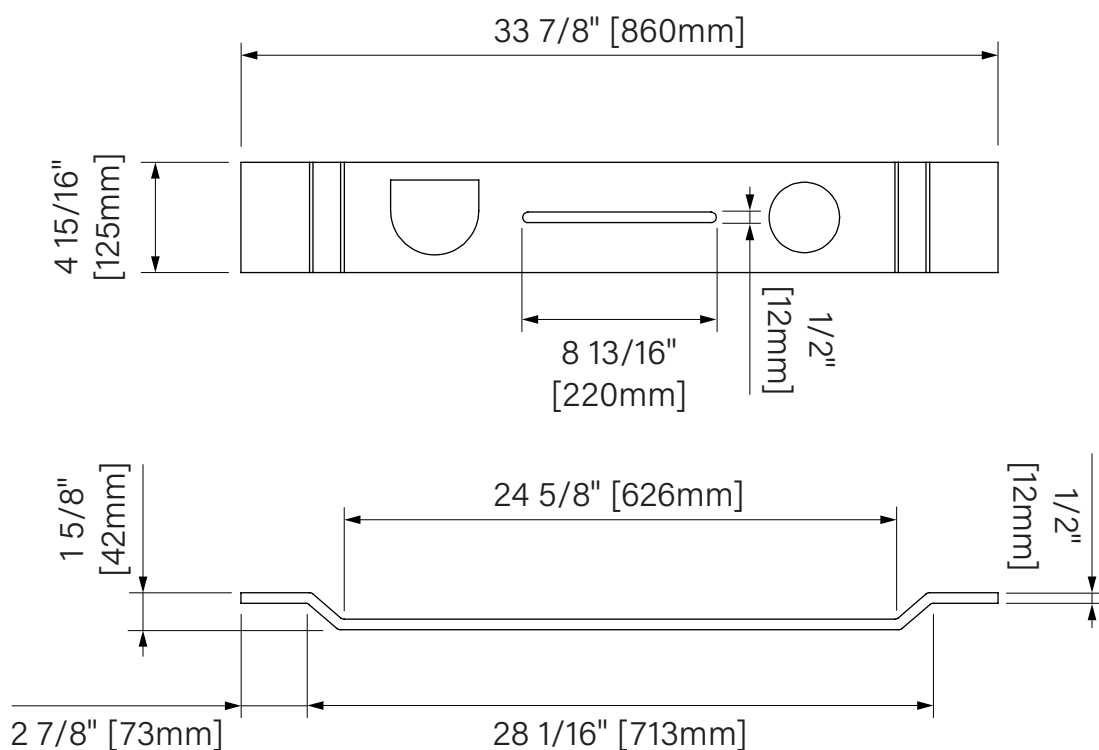

# Bathtub caddy / Plateau de bain

Accessory

Matte white solid surface  
33 7/8" x 4 15/16" x 1 5/8"  
860mm x 125mm x 42mm

Accessoire

Surface solide blanc mat  
33 7/8" x 4 15/16" x 1 5/8"  
860mm x 125mm x 42mm

The dimensions are subject to manufacturer's tolerance and may change without notice.

Les dimensions sont soumises à des tolérances de fabrication et peuvent changer sans préavis.