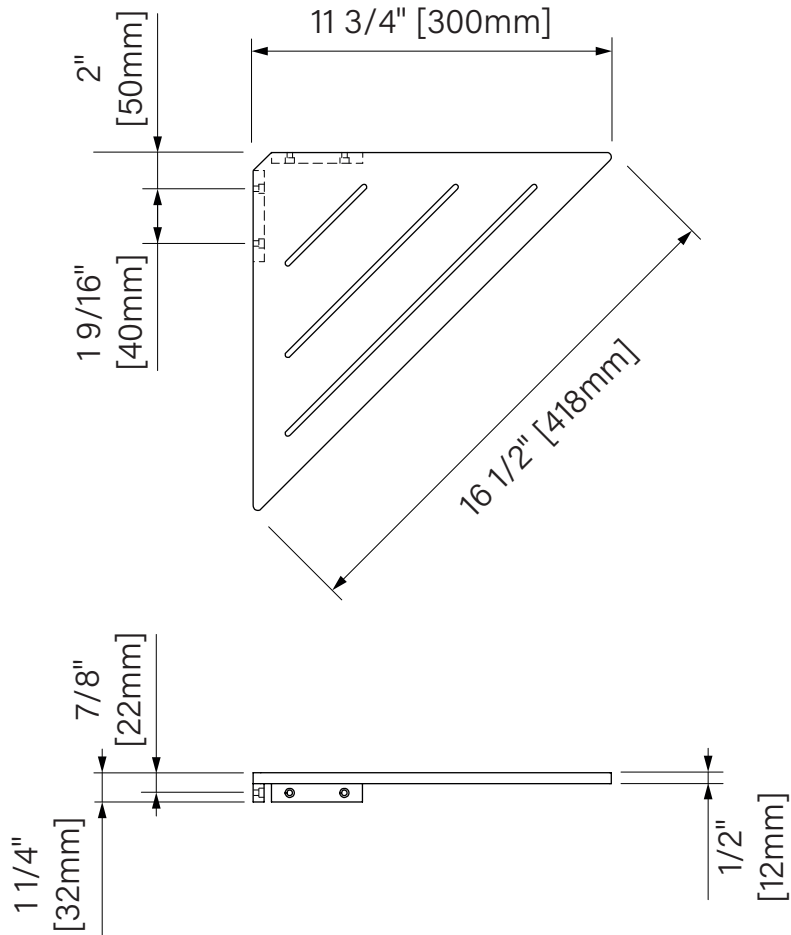

Corner shelf / *Tablette de coin*

Accessory

Matte white solid surface

11 3/4" x 11 3/4" x 1 1/4"

300mm x 300mm x 32mm

Accessoire

Surface solide blanc mat

11 3/4" x 11 3/4" x 1 1/4"

300mm x 300mm x 32mm

The dimensions are subject to manufacturer's tolerance and may change without notice.

Les dimensions sont soumises à des tolérances de fabrication et peuvent changer sans préavis.

Slik
PORTFOLIO