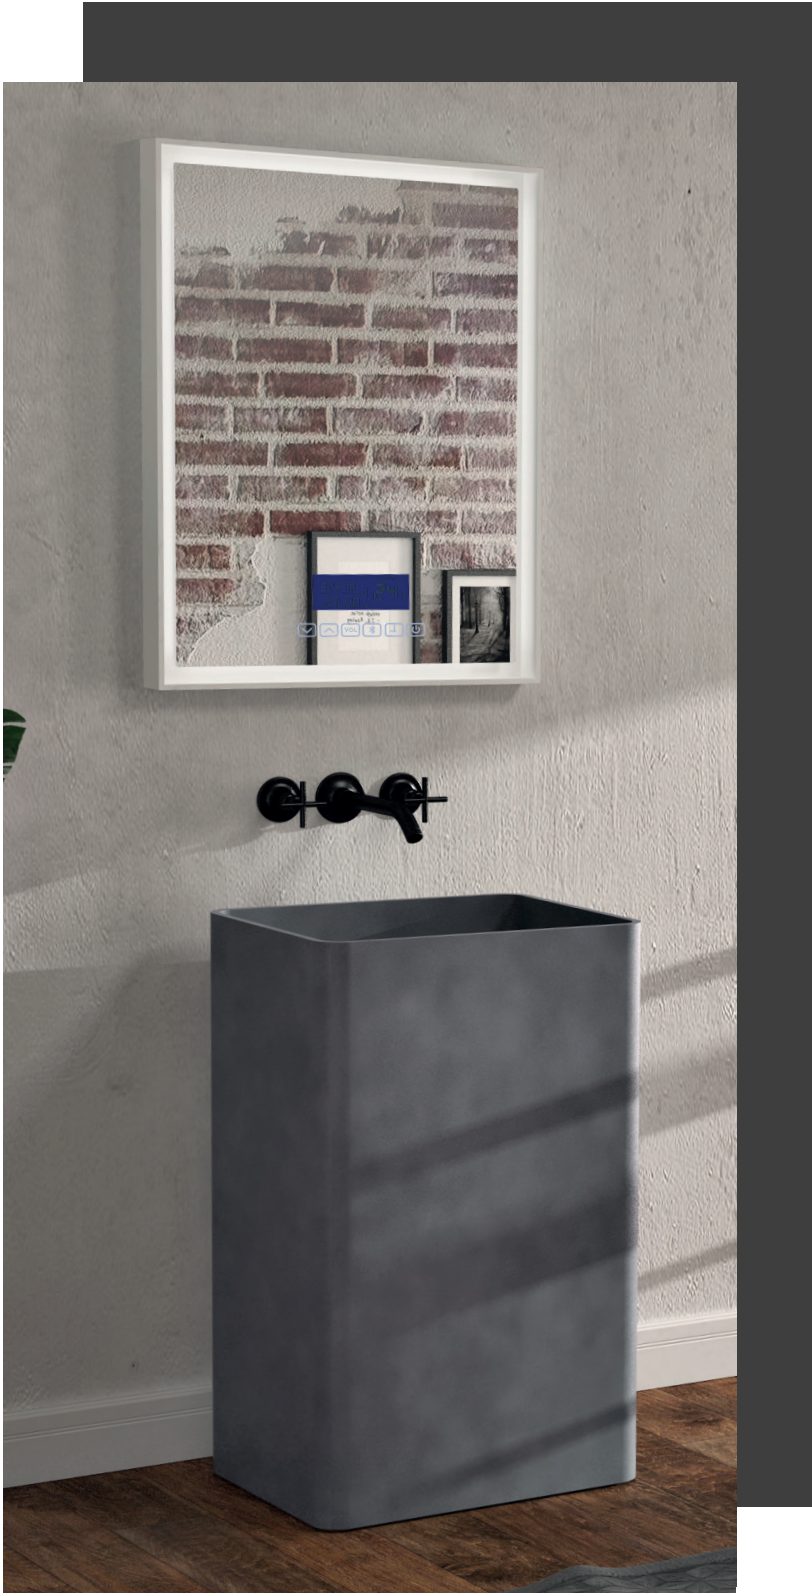

mirror/miroir | slik stone

rectangle smart mirror
matte white solid surface
23 5/8" x 31 1/2" x 2 3/16"

miroir intelligent rectangle
solide surface blanc mat
600mm x 800mm x 56mm

features :

- fast and simple installation
- Bluetooth connection and player
- LED display
- LED white halo light
- time, date and temperature

caractéristiques :

- installation simple et rapide
- connexion et lecteur Bluetooth
- Écran DEL
- Lumière blanche halo au DEL
- heure, date et température

RECTANGLE