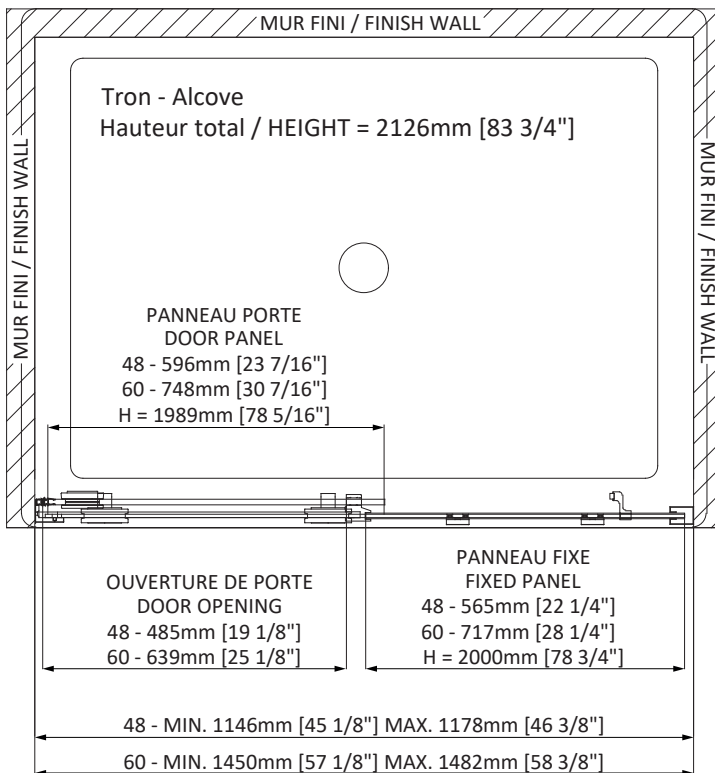

barn | slik stone

rolling shower door
brushed stainless steel or matte black
alcove 1 door & 1 fixed

porte de douche à roulement
acier inoxydable brossé ou noir mat
alcôve 1 porte & 1 fixe

BARN

safe tempered glass
verre trempé sécuritaire

10mm
3/8"

magnetic closing
fermeture magnétique

magnetic closing
fermeture magnétique

lifetime warranty rollers
roulements garanties à vie

reversible shower door
porte de douche réversible

fast and easy installation
installation rapide et facile

number of boxes
nombre de boîtes

features :

- frameless shower door
- stainless steel hardware
- anti-jump and stoppers
- barn style hardware

caractéristiques :

- porte de douche sans cadre
- quincaillerie en acier inoxydable
- anti-saut et buté d'arrêt
- quincaillerie style grange

doors / portes :

- 48" (brushed stainless steel / acier inoxydable brossé)
- 48" (matte black / noir mat)
- 60" (brushed stainless steel / acier inoxydable brossé)
- 60" (matte black / noir mat)

DBR4800ASTC61
DBR4800ASTC71
DBR6000ASTC61
DBR6000ASTC71

Slik
PORTFOLIO
PART BY Zitta Group

Packaging dimensions / Dimensions d'emballage

DBR4800ASTC_1

Box/Boîte #1 :
27" x 5" x 81", 135lbs
686mm x 127mm x 2057mm, 61.2kg

DBR6000ASTC_1

Box/Boîte #1 :
33" x 5" x 81", 168lbs
838mm x 127mm x 2057mm, 76.2kg

**Dimensions shown are for the boxes as whole. Some boxes may be smaller than the dimension shown.
**Les dimensions sont sur l'ensemble des boîtes. Les boîtes peuvent être plus petites que les dimensions montrées.