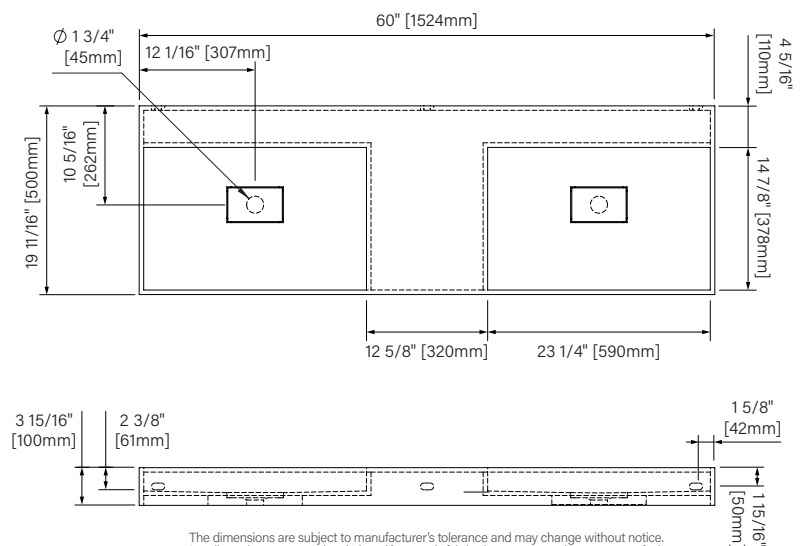

CLW6020SR0X

Packaging dimensions / Dimensions d'emballage

CLW4820SR0X

Box/Boite #1:
51" x 22" x 6", 150lbs
1295mm x 559mm x 152mm, 68kg

CLW6020SR0X

Box/Boite #1:
63" x 22" x 6", 187lbs
1600mm x 559mm x 152mm, 85kg