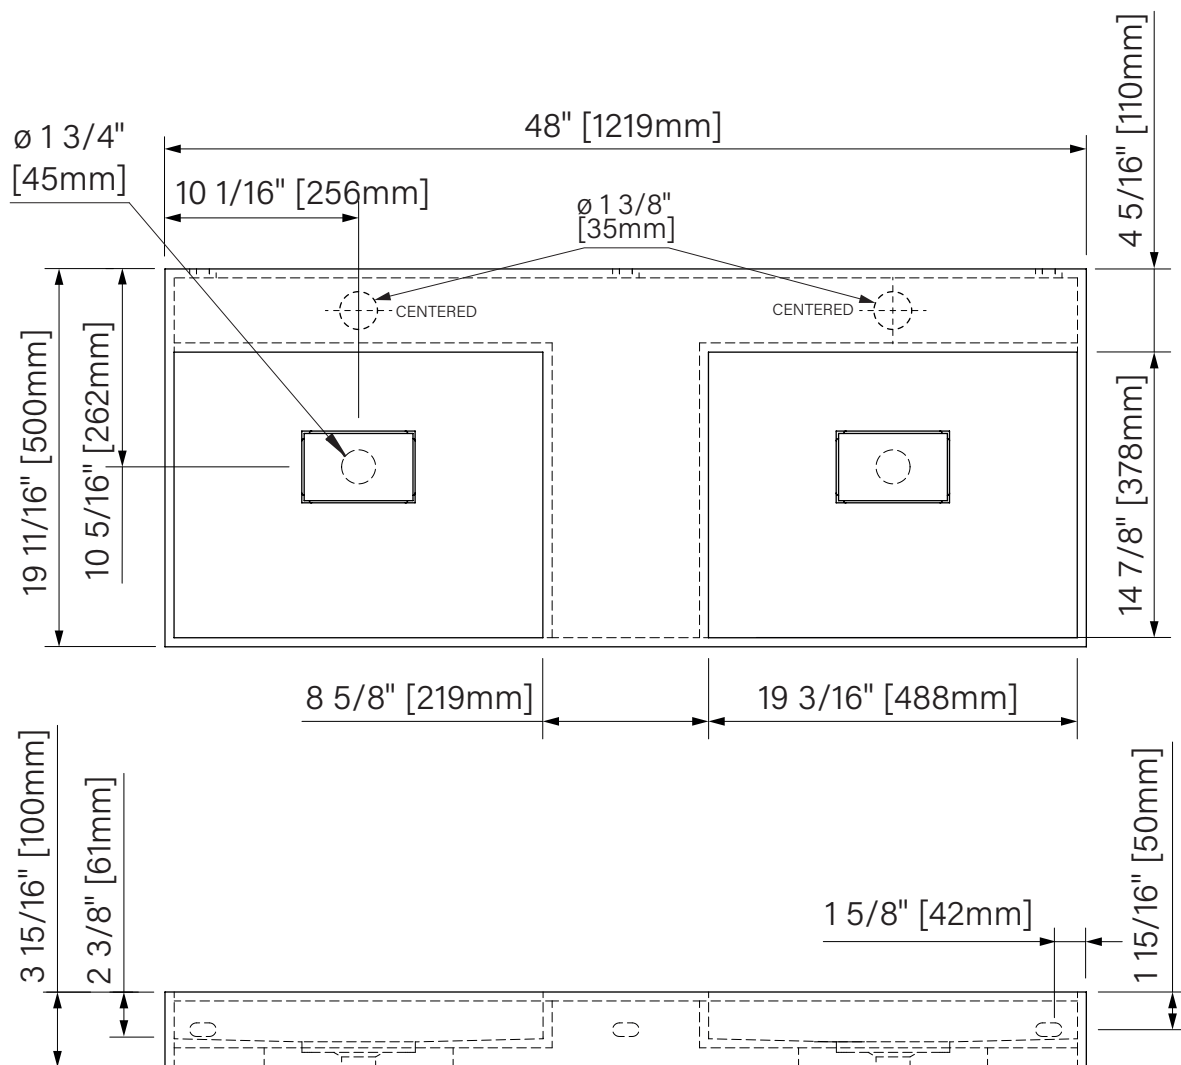

duo | slik stone

wall double sink
matte white solid surface
48" or 60" x 19 11/16" x 3 15/16"

lavabo mural double
solide surface blanc mat
1219mm x 1524mm x 100mm

DUO

features :

- fast and simple installation
- durable and easy to maintain
- can be installed on sink support
- design with function and style
- with solid surface drain cover

Packaging dimensions / Dimensions d'emballage

CLW4820SR0X

Box/Boite #1:
51" x 22" x 6", 150lbs
1295mm x 559mm x 152mm, 68kg

CLW6020SR0X

Box/Boite #1:
63" x 22" x 6", 187lbs
1600mm x 559mm x 152mm, 85kg

**Dimensions shown are for the boxes as whole. Some boxes may be smaller than the dimension shown.
**Les dimensions sont sur l'ensemble des boîtes. Les boîtes peuvent être plus petites que les dimensions montrées.

Wall sink 48 / Lavabo mural 48

Vanity

Matte white solid surface

48" x 19 11/16" x 3 15/16"

1219mm x 500mm x 100mm

Vanité

Surface solide blanc mat

48" x 19 11/16" x 3 15/16"

1219mm x 500mm x 100mm

The dimensions are subject to manufacturer's tolerance and may change without notice.

Les dimensions sont soumises à des tolérances de fabrication et peuvent changer sans préavis.