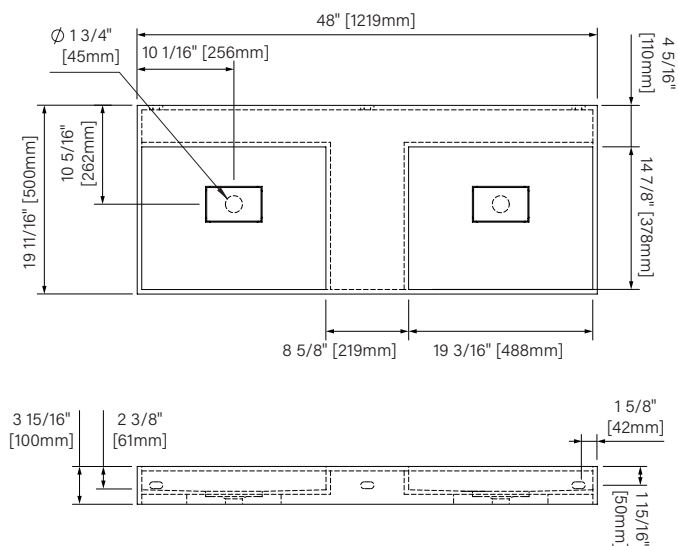

CLW4820SR0X