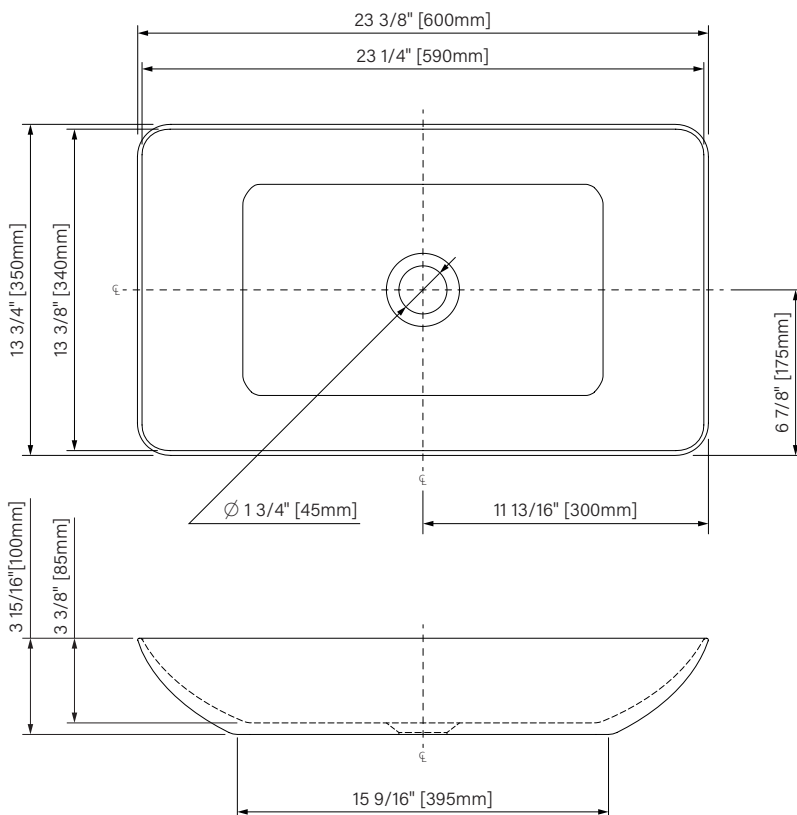

RECTANGLE

rectangle | slik acrylic

vessel sink
matte or glossy white solid surface
23 5/8" x 13 3/4" x 3 15/16"

lavabo vasque
solide surface blanc mat ou lustré
600mm x 350mm x 100mm

features :

- fast and simple installation
- durable and easy to maintain
- simple and elegant rectangular shape
- design with function and style

caractéristiques :

- installation simple et rapide
- durable et facile d'entretien
- forme rectangulaire simple et élégante
- conçu pour la fonction et le style

Slik
PORTFOLIO
PAR | BY Zitta Group

Packaging dimensions / Dimensions d'emballage

CLV2414SR0_

Box/Boîte #1:

26" x 16" x 6", 20lbs

660mm x 406mm x 152mm, 9.1kg

X = matte white / blanc mat
W = glossy white / blanc lustré

**Dimensions shown are for the boxes as whole. Some boxes may be smaller than the dimension shown.
**Les dimensions sont sur l'ensemble des boîtes. Les boîtes peuvent être plus petites que les dimensions montrées.