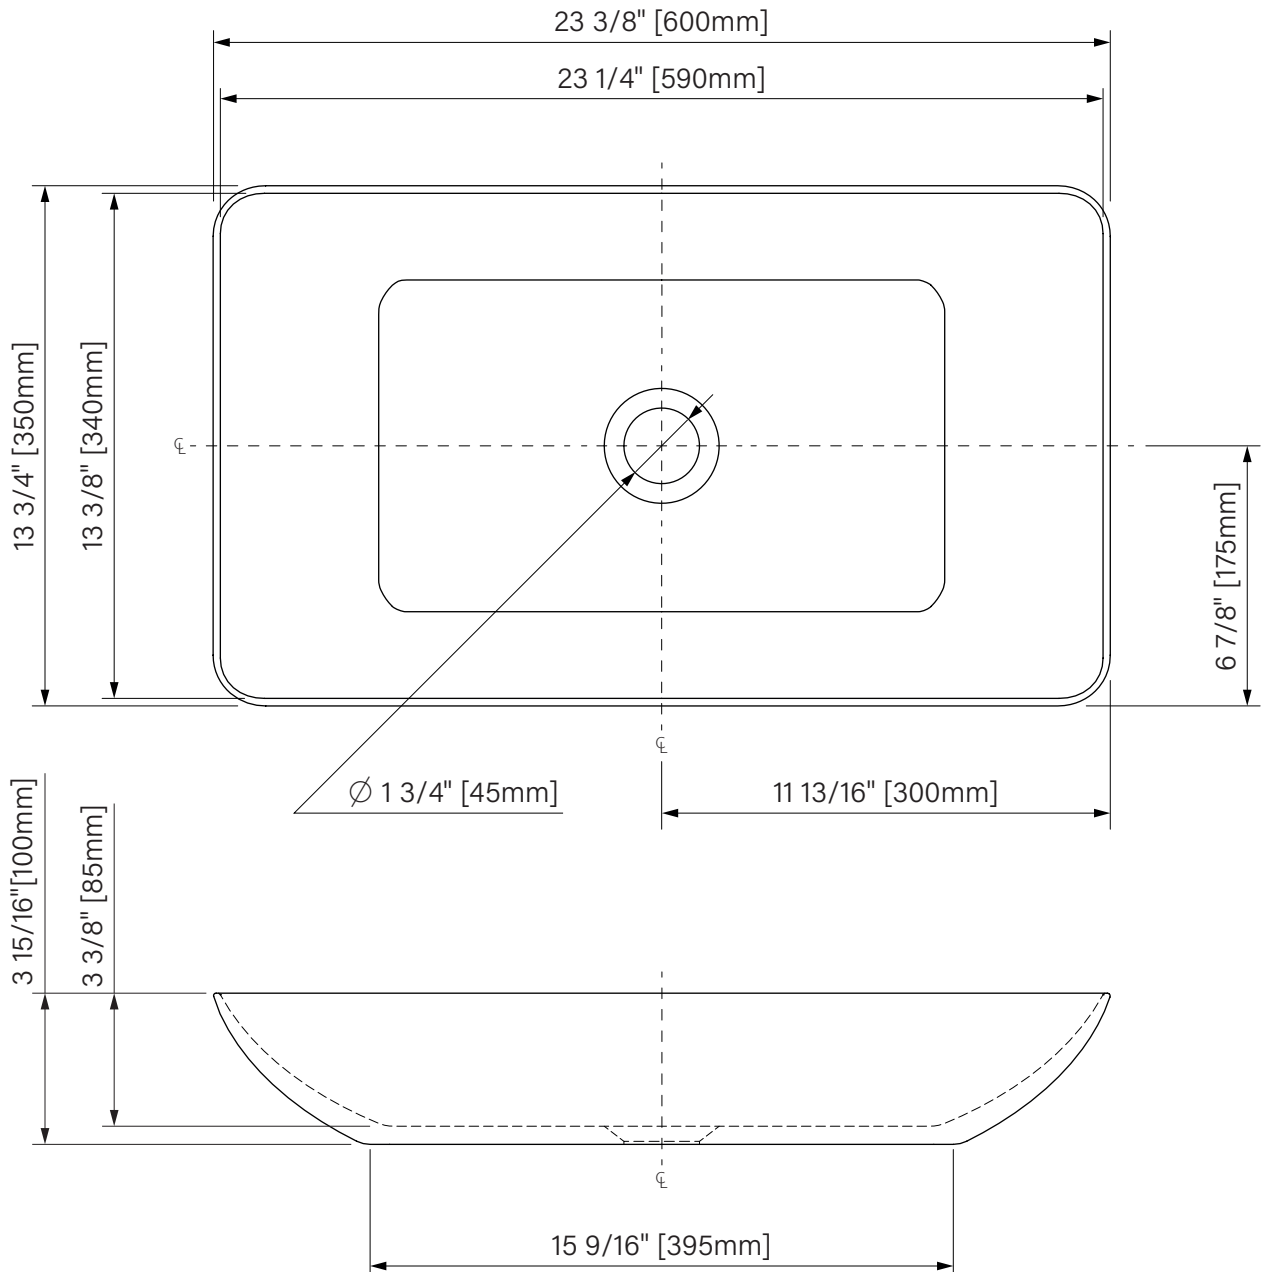

RECTANGLE

rectangle | slik acrylic

vessel sink
matte or glossy white solid surface
23 5/8" x 13 3/4" x 3 15/16"

lavabo vasque
solide surface blanc mat ou lustré
600mm x 350mm x 100mm

features :

- fast and simple installation
- durable and easy to maintain
- simple and elegant rectangular shape
- design with function and style

**Dimensions shown are for the boxes as whole. Some boxes may be smaller than the dimension shown.
**Les dimensions sont sur l'ensemble des boîtes. Les boîtes peuvent être plus petites que les dimensions montrées.

Rectangle

Sink vessel

Matte or gloss white solid surface

23 5/8" x 13 3/4" x 3 15/16"

600mm x 350mm x 100mm

Vasque lavabo

Surface solide blanc mat ou lustré

23 5/8" x 13 3/4" x 3 15/16"

600mm x 350mm x 100mm

The dimensions are subject to manufacturer's tolerance and may change without notice.

Les dimensions sont soumises à des tolérances de fabrication et peuvent changer sans préavis.

Please note that this product is finished by hand and may show variations in finish and dimensions from a unit to the other.