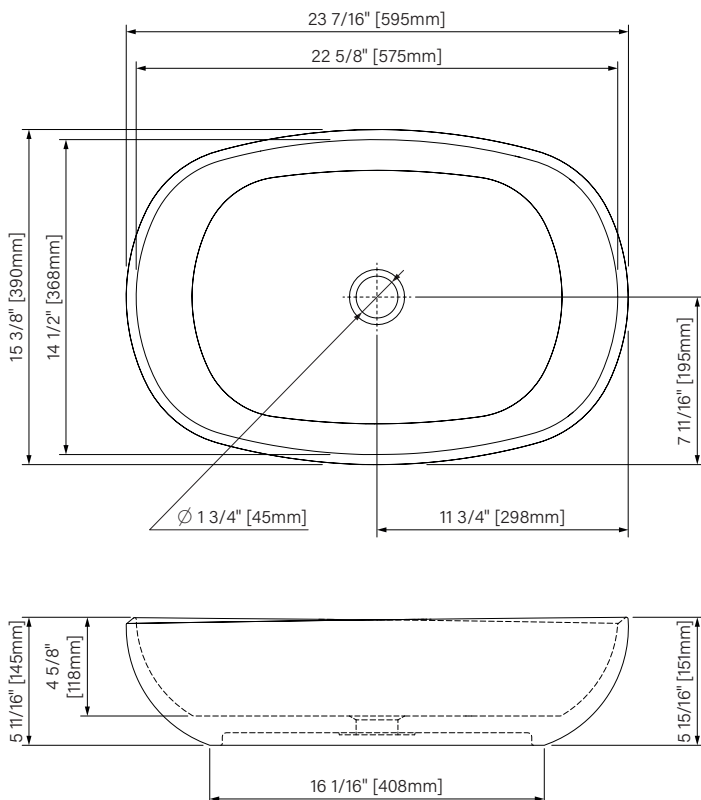

sense | slik acrylic

vessel sink
matte white solid surface
23 7/16" x 15 3/8" x 5 11/16"

lavabo vasque
solide surface blanc mat
595mm x 390mm x 145mm

SENSE

features :

- fast and simple installation
- durable and easy to maintain
- sharply curved edges
- design with function and style

caractéristiques :

- installation simple et rapide
- durable et facile d'entretien
- rebord vif et courbé
- conçu pour la fonction et le style

Slik
PORTFOLIO
PART BY Zitta Group

Packaging dimensions / Dimensions d'emballage

CLV2416SD0X

Box/Boîte #1 :

25" x 17" x 8", 20lbs

635mm x 432mm x 203mm, 9.1kg

**Dimensions shown are for the boxes as whole. Some boxes may be smaller than the dimension shown.

**Les dimensions sont sur l'ensemble des boîtes. Les boîtes peuvent être plus petites que les dimensions montrées.