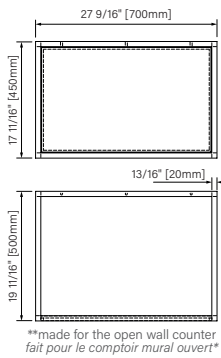

CSW2818MR0N :