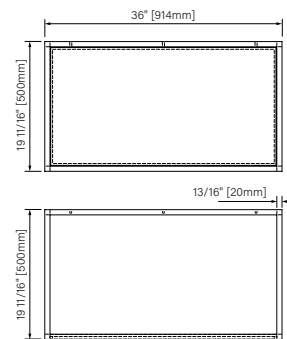

CSW3620MR0N :