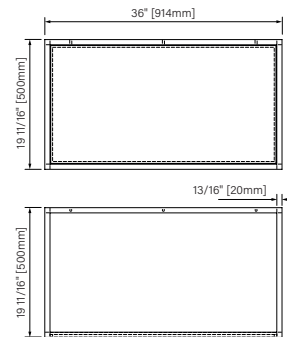

CSW3620MR0N :