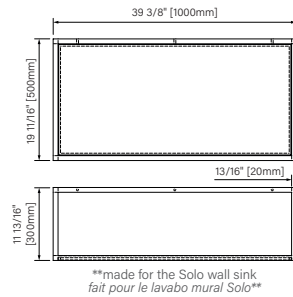

CSW3920MR0N :