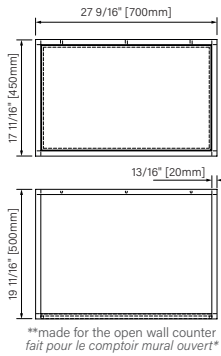

CSW2818MR0N :