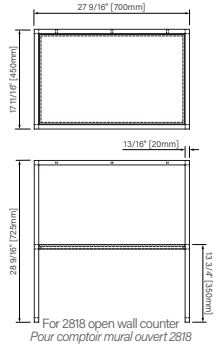

CSP2818MR0NA :