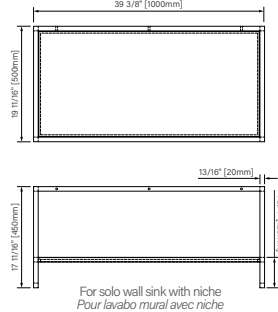

CSP3920MR0NA :

features :

- fast and simple installation
- durable and easy to maintain
- sink available
- design with function and style

caractéristiques :

- installation simple et rapide
- durable et facile d'entretien
- lavabo disponible
- conçu pour la fonction et le style