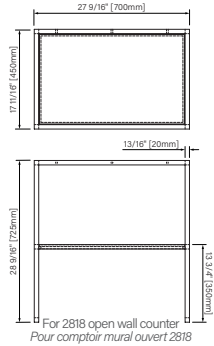

CSP2818MR0NA :