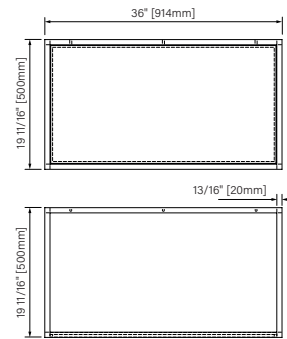

CSW3620MR0N :