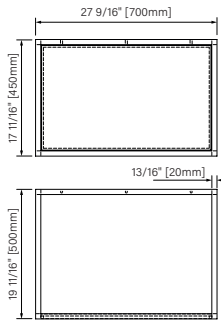

CSW2818MR0N :