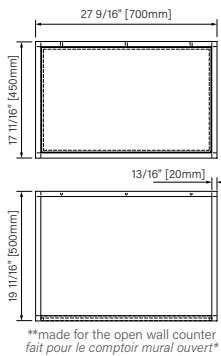

CSW2818MR0N :