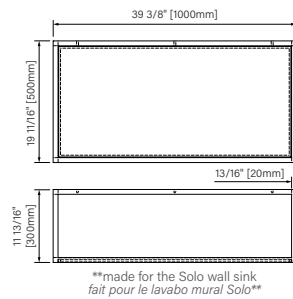

CSW3920MR0N :