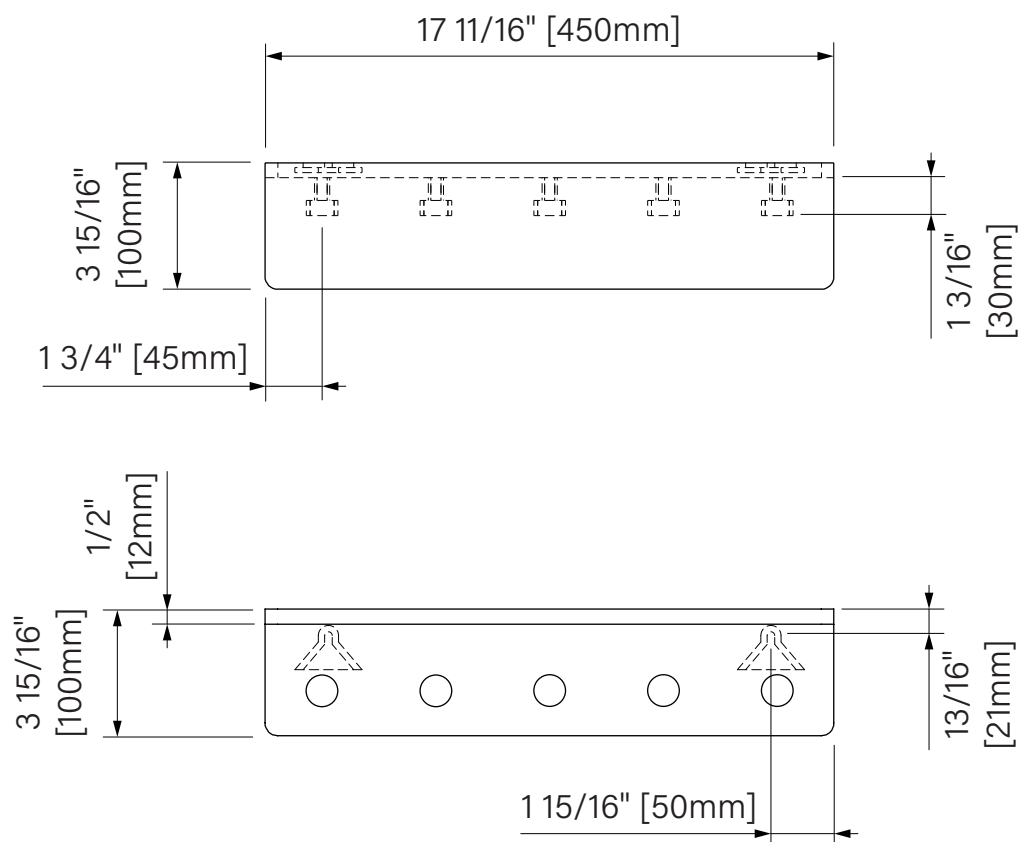

# Corner shelf / *Tablette de coin*

Accessory

Matte white solid surface

11 3/4" x 11 3/4" x 1 1/4"

300mm x 300mm x 32mm

Accessoire

Surface solide blanc mat

11 3/4" x 11 3/4" x 1 1/4"

300mm x 300mm x 32mm

The dimensions are subject to manufacturer's tolerance and may change without notice.

Les dimensions sont soumises à des tolérances de fabrication et peuvent changer sans préavis.

# Wall hooks / Crochets muraux

Accessory

Matte white solid surface

17 11/16" x 3 15/16" x 3 15/16"

450mm x 100mm x 100mm

Accessoire

Surface solide blanc mat

17 11/16" x 3 15/16" x 3 15/16"

450mm x 100mm x 100mm

The dimensions are subject to manufacturer's tolerance and may change without notice.

Les dimensions sont soumises à des tolérances de fabrication et peuvent changer sans préavis.

**Slik**  
PORTFOLIO