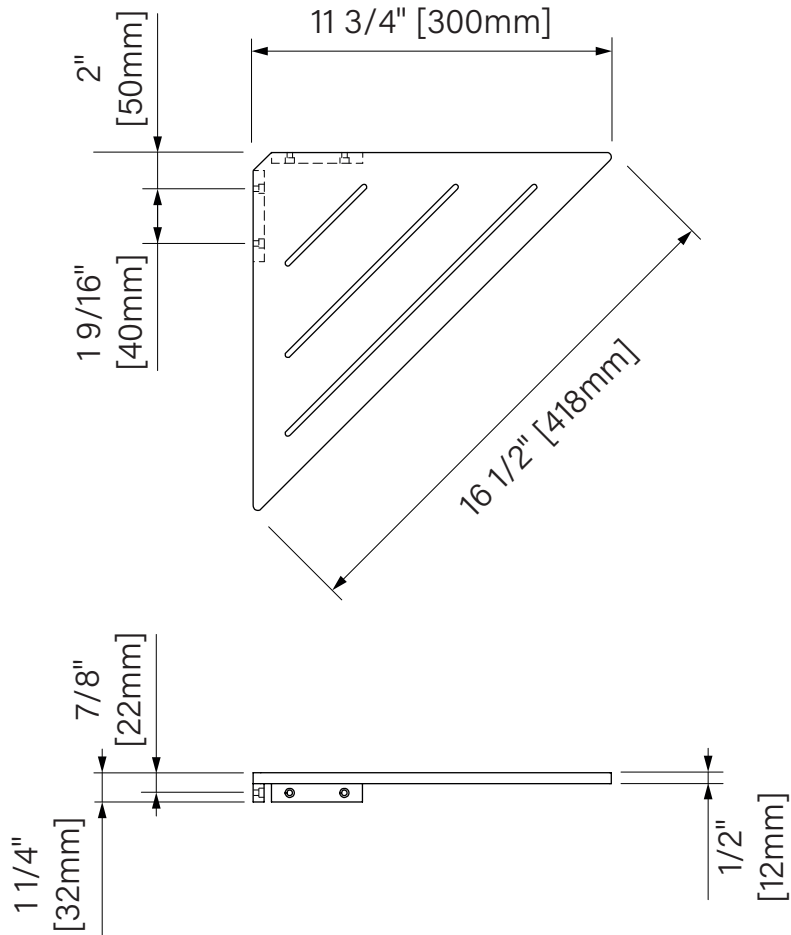

# Corner shelf / *Tablette de coin*

Accessory

Matte white solid surface

11 3/4" x 11 3/4" x 1 1/4"

300mm x 300mm x 32mm

Accessoire

Surface solide blanc mat

11 3/4" x 11 3/4" x 1 1/4"

300mm x 300mm x 32mm

The dimensions are subject to manufacturer's tolerance and may change without notice.

Les dimensions sont soumises à des tolérances de fabrication et peuvent changer sans préavis.

# Wall hooks / Crochets muraux

Accessory

Matte white solid surface

17 11/16" x 3 15/16" x 3 15/16"

450mm x 100mm x 100mm

Accessoire

Surface solide blanc mat

17 11/16" x 3 15/16" x 3 15/16"

450mm x 100mm x 100mm

The dimensions are subject to manufacturer's tolerance and may change without notice.

Les dimensions sont soumises à des tolérances de fabrication et peuvent changer sans préavis.

**Slik**  
PORTFOLIO