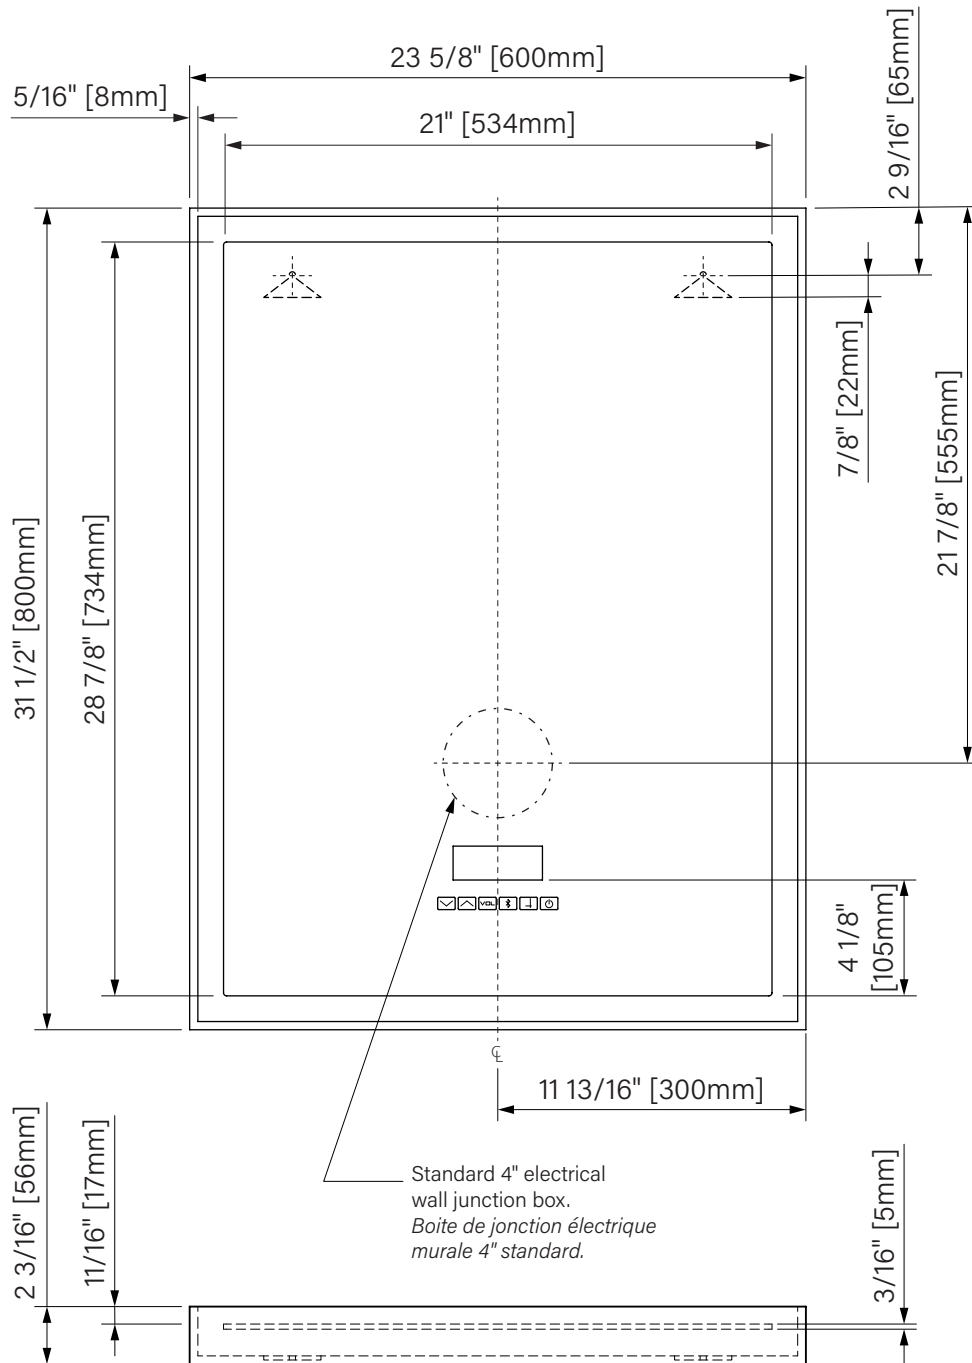

Rectangular mirror / Miroir rectangulaire

Smart mirror

Matte white solid surface

23 5/8" x 31 1/2" x 2 3/16"

600mm x 800mm x 56mm

Miroir intelligent

Surface solide blanc mat

23 5/8" x 31 1/2" x 2 3/16"

600mm x 800mm x 56mm

The dimensions are subject to manufacturer's tolerance and may change without notice.

Les dimensions sont soumises à des tolérances de fabrication et peuvent changer sans préavis.

mirror/miroir | slik stone

rectangle smart mirror with shelves
matte white solid surface
39 3/8" x 19 11/16" x 4 1/2"

miroir intelligent rectangle avec tablettes
solide surface blanc mat
1000mm x 500mm x 115mm

features :

- fast and simple installation
- Bluetooth connection and player
- LED display
- LED white halo light
- time, date and temperature
- integrated shelves

1000mm x 500mm x 115mm

The dimensions are subject to manufacturer's tolerance and may change without notice.

Les dimensions sont soumises à des tolérances de fabrication et peuvent changer sans préavis.