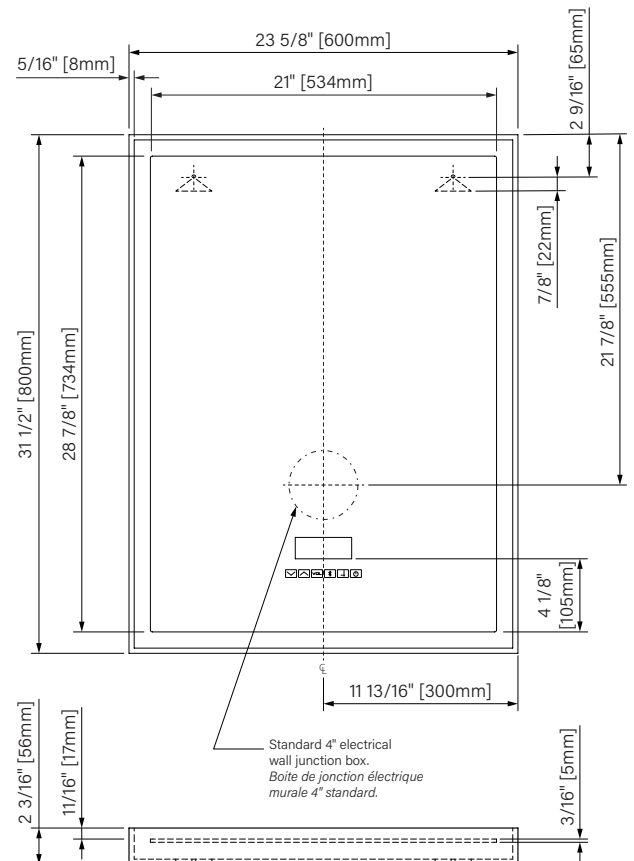

technical drawing / dessin technique

Slik
PORTFOLIO
PART BY Zitta Group

Packaging dimensions / Dimensions d'emballage

CMM3131SC0X

Box/Boîte #1:
34" x 26" x 4", 26lbs
864mm x 660mm x 102mm, 11.8kg

**Dimensions shown are for the boxes as whole. Some boxes may be smaller than the dimension shown.
**Les dimensions sont sur l'ensemble des boîtes. Les boîtes peuvent être plus petites que les dimensions montrées.