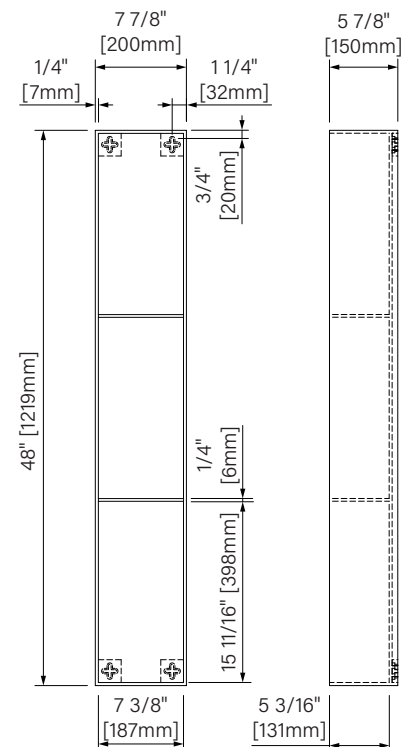

Slik
PORTFOLIO
PAR | BY Zitta Group

Packaging dimensions / Dimensions d'emballage

CRW0630SR0X

Box/Boîte #1 :
10" x 32" x 8", 35lbs
254mm x 812mm x 203mm, 16kg

CRXW0636SR0X

Box/Boîte #1 :
10" x 38" x 8", 40lbs
254mm x 965mm x 203mm, 18kg

CRW4820SR0X

Box/Boîte #1 :
10" x 51" x 8", 53lbs
254mm x 1295mm x 203mm, 24kg