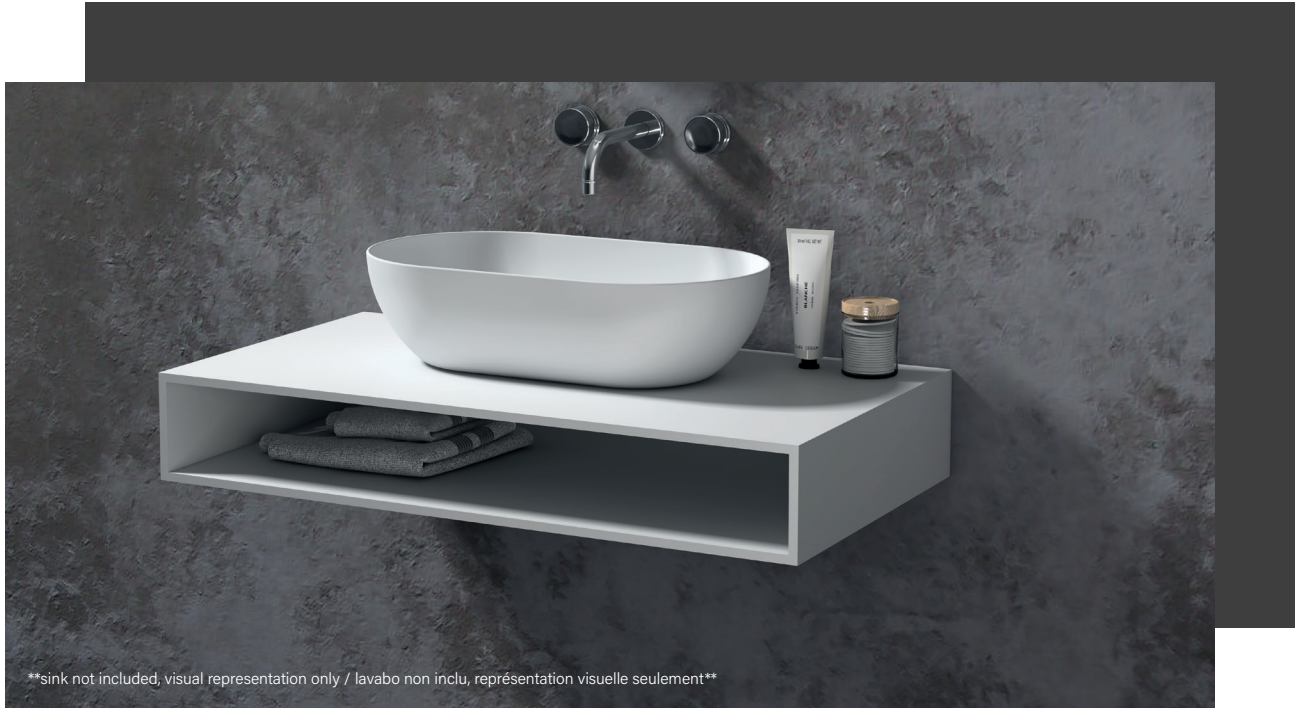

SLIK STONE

counter / comptoir | slik stone

open wall mounted counter
matte white solid surface
28", 36", 48" or 60"

comptoir ouvert fixé au mur
solide surface blanc mat
28", 36", 48" ou 60"

sink not included, visual representation only / lavabo non incluí, représentation visuelle seulement