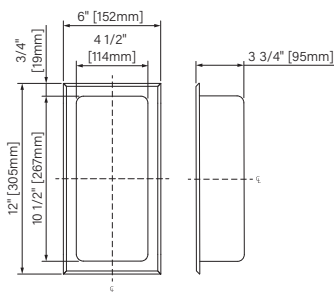

ANR06120404 :