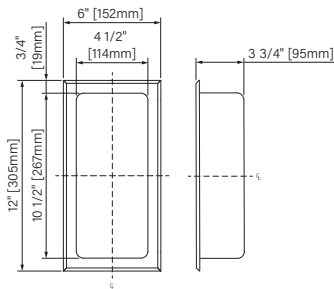

ANR06120404 :