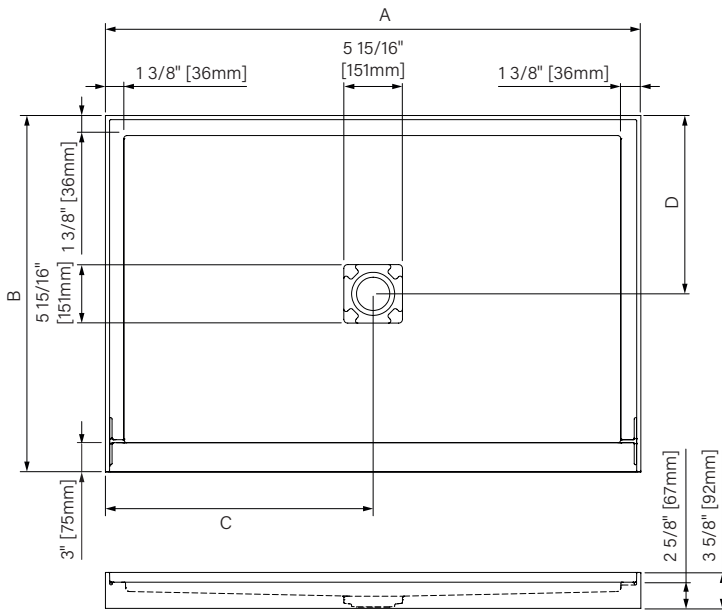

Shower base / Base de douche

Anti-leak shower bases
White glossy acrylic
Alcove, center drain

Bases de douche anti-fuite
Acrylique blanc lustré
En alcôve, drain central

- High gloss acrylic
  Acrylique hautement lustré
- cUPC compliant
  Conforme cUPC
- Easy maintenance
  Facile d'entretien
- Fast & easy installation
  Installation rapide et facile
- Shower doors available
  Portes de douche disponibles
- 20 years warranty
  Garantie de 20 ans

Features :

- Anti-leak system prevent leakage in the walls
- Magnetic drain cover
- Integrated strainer on the drain cover

Caractéristiques :

- Système anti-fuite prévenant les fuites dans le mur
- Cache drain magnétique
- Crépine intégrée au cache drain

□ Square / Carré :

- 32" x 32" B3232NCACC1
- 36" x 36" B3636NCACC1
- 42" x 42" B4242NCACC1

□ Rectangular / Rectangulaire :

- 42" x 36" B4236NREAC1
- 48" x 32" B4832NREAC1
- 48" x 36" B4836NREAC1
- 48" x 42" B4842NREAC1
- 54" x 36" B5436NREAC1
- 60" x 32" B6032NREAC1
- 60" x 36" B6036NREAC1
- 60" x 42" B6042NREAC1
- 72" x 36" B7236NREAC1

Variable dimensions / Dimensions variables

	3232	3636	4236	4242	4832	4836	4842	5436	6032	6036	6042	7236
A	31 7/8" 810mm	35 7/8" 911mm	41 7/8" 1064mm	41 7/8" 1064mm	47 7/8" 1216mm	47 7/8" 1216mm	47 7/8" 1216mm	53 7/8" 1368mm	59 7/8" 1521mm	59 7/8" 1521mm	59 7/8" 1521mm	71 7/8" 1826mm
B	31 7/8" 810mm	35 7/8" 911mm	35 7/8" 911mm	35 7/8" 1064mm	41 7/8" 810mm	31 7/8" 911mm	35 7/8" 1064mm	35 7/8" 911mm	31 7/8" 810mm	35 7/8" 911mm	35 7/8" 1064mm	35 7/8" 911mm
C	15 15/16" 405mm	17 15/16" 456mm	20 15/16" 532mm	20 15/16" 532mm	23 15/16" 608mm	23 15/16" 608mm	23 15/16" 608mm	26 15/16" 684mm	29 15/16" 761mm	29 15/16" 761mm	29 15/16" 761mm	35 15/16" 913mm
D	15 15/16" 405mm	17 15/16" 456mm	17 15/16" 456mm	20 15/16" 532mm	15 15/16" 405mm	17 15/16" 456mm	20 15/16" 532mm	17 15/16" 456mm	15 15/16" 405mm	17 15/16" 456mm	20 15/16" 532mm	17 15/16" 456mm

Packaging dimensions / Dimensions d'emballage

32"x32" : B3232LCACC1	36"x36" : B3636LCACC1
Box/Boîte #1 : 34" x 34" x 5", 24lbs 864mm x 864mm x 127mm, 10,9kg	Box/Boîte #1 : 38" x 38" x 5", 25lbs 965mm x 965mm x 127mm, 11,3kg

42"x36" : B4236NREAC1
Box/Boîte #1 :
44" x 38" x 5", 30lbs
1118mm x 965mm x 127mm, 13,6kg

42"x42" : B4242NCACC1
Box/Boîte #1 :
44" x 44" x 5", 44lbs
1118mm x 1118mm x 127mm, 20kg

48"x32" : B4832NREAC1
Box/Boîte #1 :
50" x 34" x 5", 37lbs
1270mm x 864mm x 127mm, 16,8kg

48"x36" : B4836NREAC1
Box/Boîte #1 :
50" x 38" x 5", 40lbs
1270mm x 965mm x 127mm, 18,1kg

48"x42" : B4842NREAC1
Box/Boîte #1 :
50" x 44" x 5", 61lbs
1270mm x 1118mm x 127mm, 27,7kg

54"x36" : B5436NREAC1
Box/Boîte #1 :
56" x 38" x 5", 45lbs
1422mm x 965mm x 127mm, 20,4kg

60"x32" : B6032NREAC1
Box/Boîte #1 :
62" x 34" x 5", 45lbs
1575mm x 864mm x 127mm, 20,4kg

60"x36" : B6036NREAC1
Box/Boîte #1 :
62" x 38" x 5", 52lbs
1575mm x 965mm x 127mm, 23,6kg

60"x42" : B6042NREAC1
Box/Boîte #1 :
62" x 44" x 5", 72lbs
1575mm x 1118mm x 127mm, 32,7kg

72"x36" : B7236NREAC1
Box/Boîte #1 :
74" x 38" x 5", 75lbs
1880mm x 965mm x 127mm, 34kg