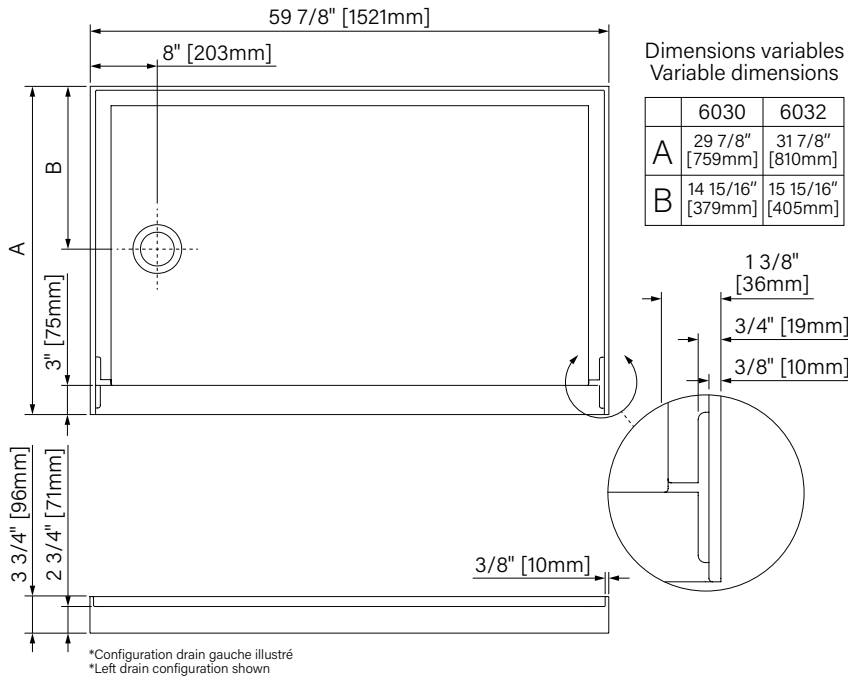

Caractéristiques :

- Système anti-fuite prévenant les fuites dans le mur

Features :

- Anti-leak system prevent leakage in the walls

Rectangulaire / Rectangular :

- 60" x 30" (gauche ou droite / left or right) B6030LREA_1
- 60" x 32" (gauche ou droite / left or right) B6032LREA_1

Dimensions d'emballage / Packaging dimensions

60"x30" : B6030LREA_1   60"x32" : B6032LREA_1
Boite/Box #1 :   Boite/Box #1 :
63" x 33" x 5", 64lbs   63" x 35" x 5", 68lbs
1600mm x 838mm x 127mm, 29kg   1600mm x 889mm x 127mm, 30.8kg

**Les dimensions des boîtes peuvent varier ou changées sans préavis.
**Boxes dimensions may vary or change without notice.