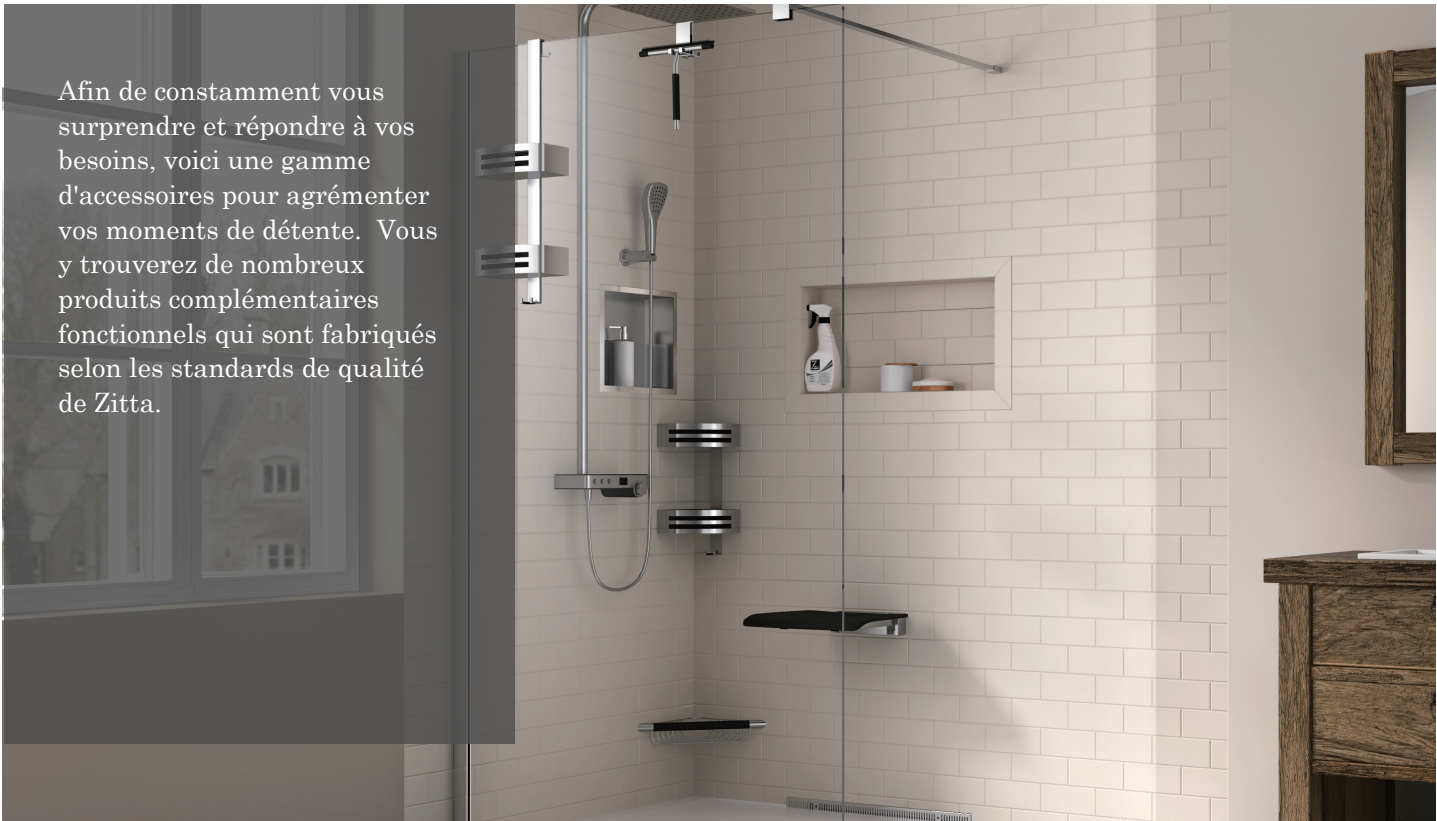

Afin de constamment vous surprendre et répondre à vos besoins, voici une gamme d'accessoires pour agrémenter vos moments de détente. Vous y trouverez de nombreux produits complémentaires fonctionnels qui sont fabriqués selon les standards de qualité de Zitta.

APPUI PIED

En coin, 14" (345 mm),
recouvrement antidérapant

Unité : AS00347
Boîte #1 :
2 5/8" x 13 3/4" x 1 1/2", 1 lbs
67mm x 349mm x 38mm, 0.5 kg

Nombre total de boîtes : 1