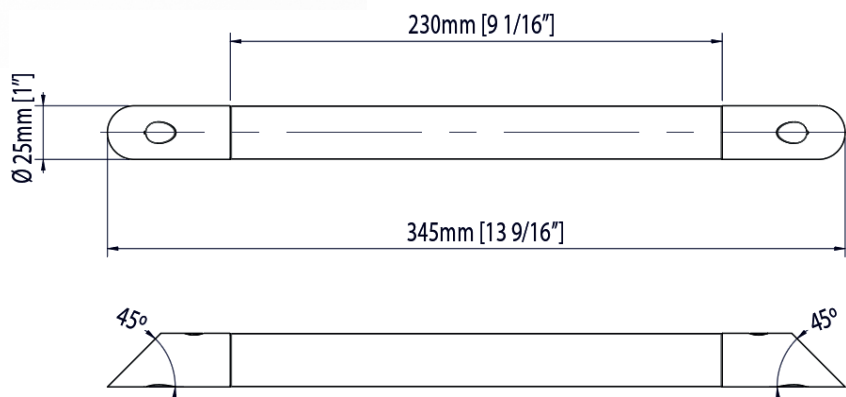

BARRE D'APPUI

90 degré, gauche ou droite

Unité : AS00522

Boîte #1 :

6 3/4" x 26 1/2" x 2 3/4" , 5.8 lbs

171mm x 673mm x 70mm , 1.6 kg

Nombre total de boîtes : 1

- Esthétique moderne
- Acier inoxydable poli
- Capuchons de finition aux extrémités
- Aucune quincaillerie apparente
- Modulaire gauche ou droite
- Trois points de fixation
- Angle de 90 degré
- Installation solide et durable
- Vissé au mur
- Fixable dans les renforts en bois
- Tube rond de 1 1/4" (32 mm)

Total number of box : 1

*right side shown

- Modern look
- Stainless polished steel
- Finishing caps at the ending
- Caps hiding the hardware
- 135 degree angle
- 3 fixing points
- Solid and durable assembly
- Screwed in walls
- Fixed in wooden beam
- Round tube of 1 1/4" (32 mm)
- Length of 26 7/16" (672 mm)

FOOT REST

Corner, 14" (345mm),
anti-slip covering

Unit : AS00347
Box #1 :
2 7/8" x 13 3/4" x 1 1/2", 1 lbs
67mm x 349mm x 38mm , 0.5 kg

Total number of box : 1

- Modern look
- Stainless polished steel
- Caps hiding the hardware
- Anti-slip covering
- To clean or shave legs
- Solid and durable assembly
- Fixed in 90 degrees corners
- Screwed in walls
- Round tube of 1" (25 mm)
- Length of 14" (345 mm)