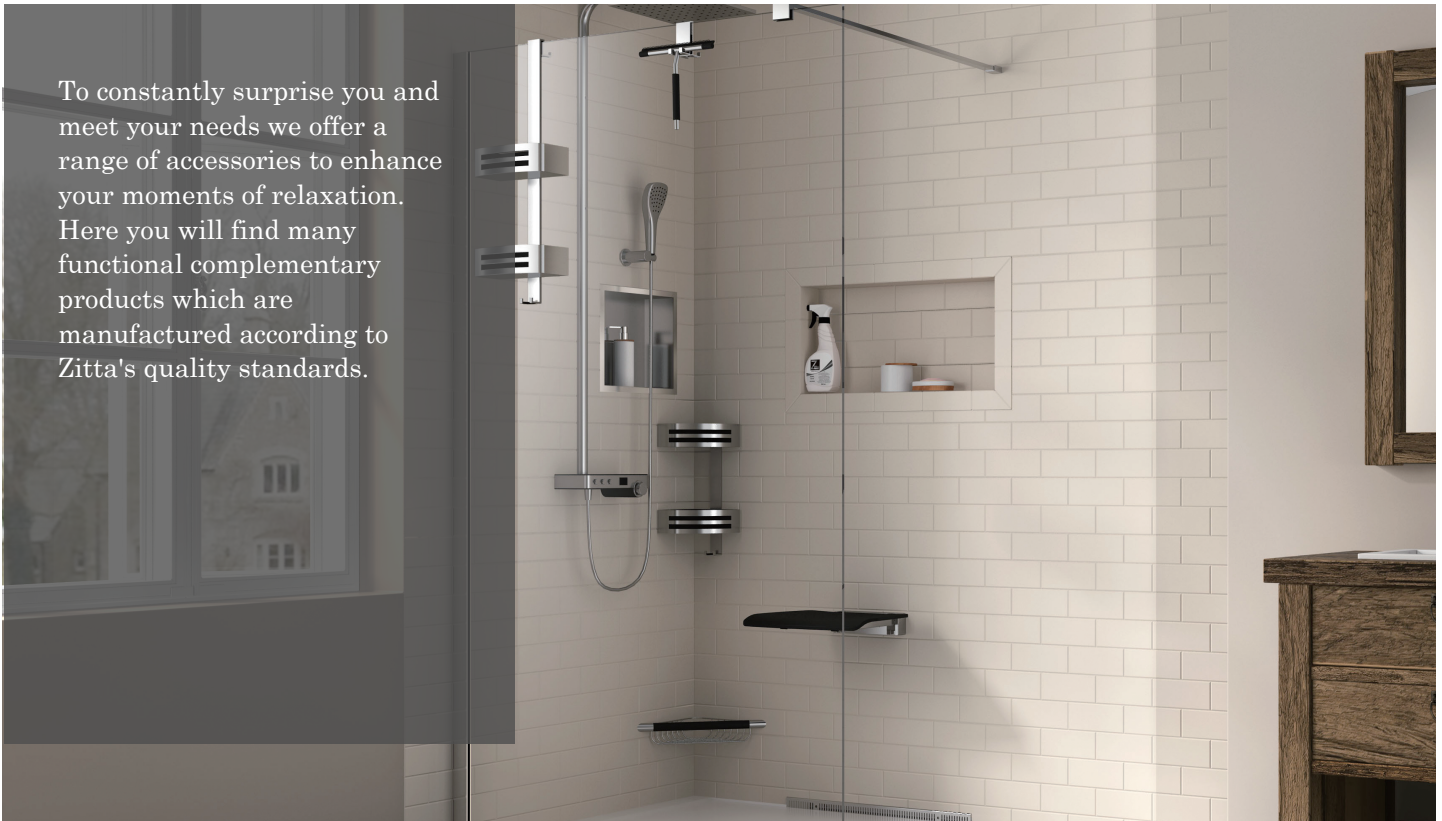

Total number of box : 1

*right side shown

- Modern look
- Stainless polished steel
- Finishing caps at the ending
- Caps hiding the hardware
- 135 degree angle
- 3 fixing points
- Solid and durable assembly
- Screwed in walls
- Fixed in wooden beam
- Round tube of 1 1/4" (32 mm)
- Length of 26 7/16" (672 mm)

To constantly surprise you and meet your needs we offer a range of accessories to enhance your moments of relaxation. Here you will find many functional complementary products which are manufactured according to Zitta's quality standards.