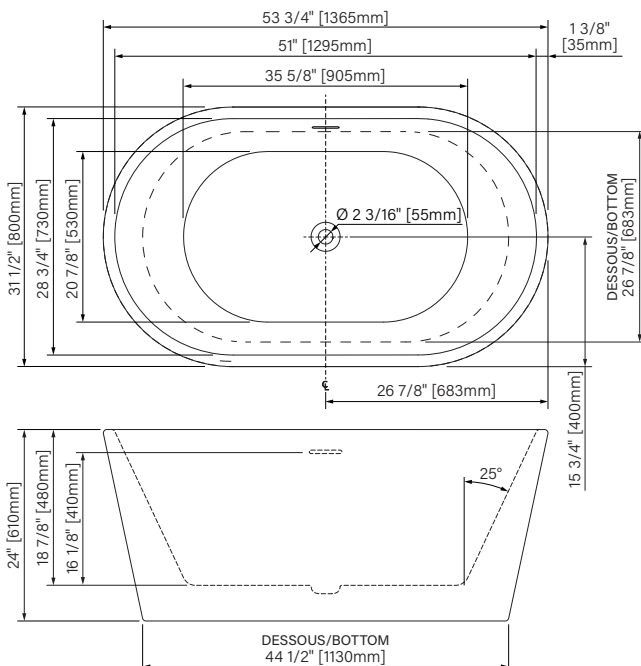

Baignoire autoportante
53 3/4" x 31 1/2" x 24"
1365mm x 800mm x 610mm

Freestanding bathtub
53 3/4" x 31 1/2" x 24"
1365mm x 800mm x 610mm

ESPOA

Couleurs de baignoire disponibles :
Available bathtub colors :

Blanc lustré
Glossy white

Blanc mat
Matte white

Personnalisé
Personalized

VOIR SUR LE SITE / SEE ON WEB :
INSPIRA.ZITTAGROUP.COM

Drain colors :
Couleurs de drain :

Chrome poli
Polished chrome
CODE ACC00008

Nickel brossé
Brushed nickel
CODE ACC00009

Or 24k
24k gold
CODE ACC00010

Noir mat
Matte black
CODE ACC00011

Blanc lustré
Glossy white
CODE ACC00016

Blanc mat
Matte white
CODE ACC00017

Espace simple
Single space

Pattes ajustables
Adjustable legs

Capacité 238L
Capacity 63 US gal.

Garantie de 20 ans*
20 years warranty*

cUPC compliant
Conforme cUPC

REV : 2026-03-25

zitta.ca

Dimensions d'emballage / Packaging dimensions

TEP5432FA00_ :

Boite / Box :

56" x 33 1/2" x 26", 111lbs**

1422mm x 851mm x 660mm, 50.3kg**

1 = Blanc lustré / Glossy white

5 = Blanc mat / Matte white

P = Personnalisé / Personalized

** Les dimensions des boîtes peuvent varier ou changer sans préavis.
** Boxes dimensions may vary or change without notice.

Options :

- Option Chromothérapie (OPT0002)
- Option Chromothérapie et Vibe (OPT0003)
- Option dossier chauffant (OPT0004)

Options :

- Optional Chromotherapy (OPT0002)
- Optional Chromotherapy and Vibe (OPT0003)
- Optional heated backrest (OPT0004)

Accessoires :

- Coussin rectangulaire (AB00017)
- Coussin oval (AB00027)
- Kit d'installation de baignoire autoportante (AB00045)
- Marche de baignoire autoportante (ACC00601)

Accessories :

- Rectangular pillow (AB00017)
- Oval pillow (AB00027)
- Freestanding bathtub installation kit (AB00045)
- Freestanding bathtub step (ACC00601)