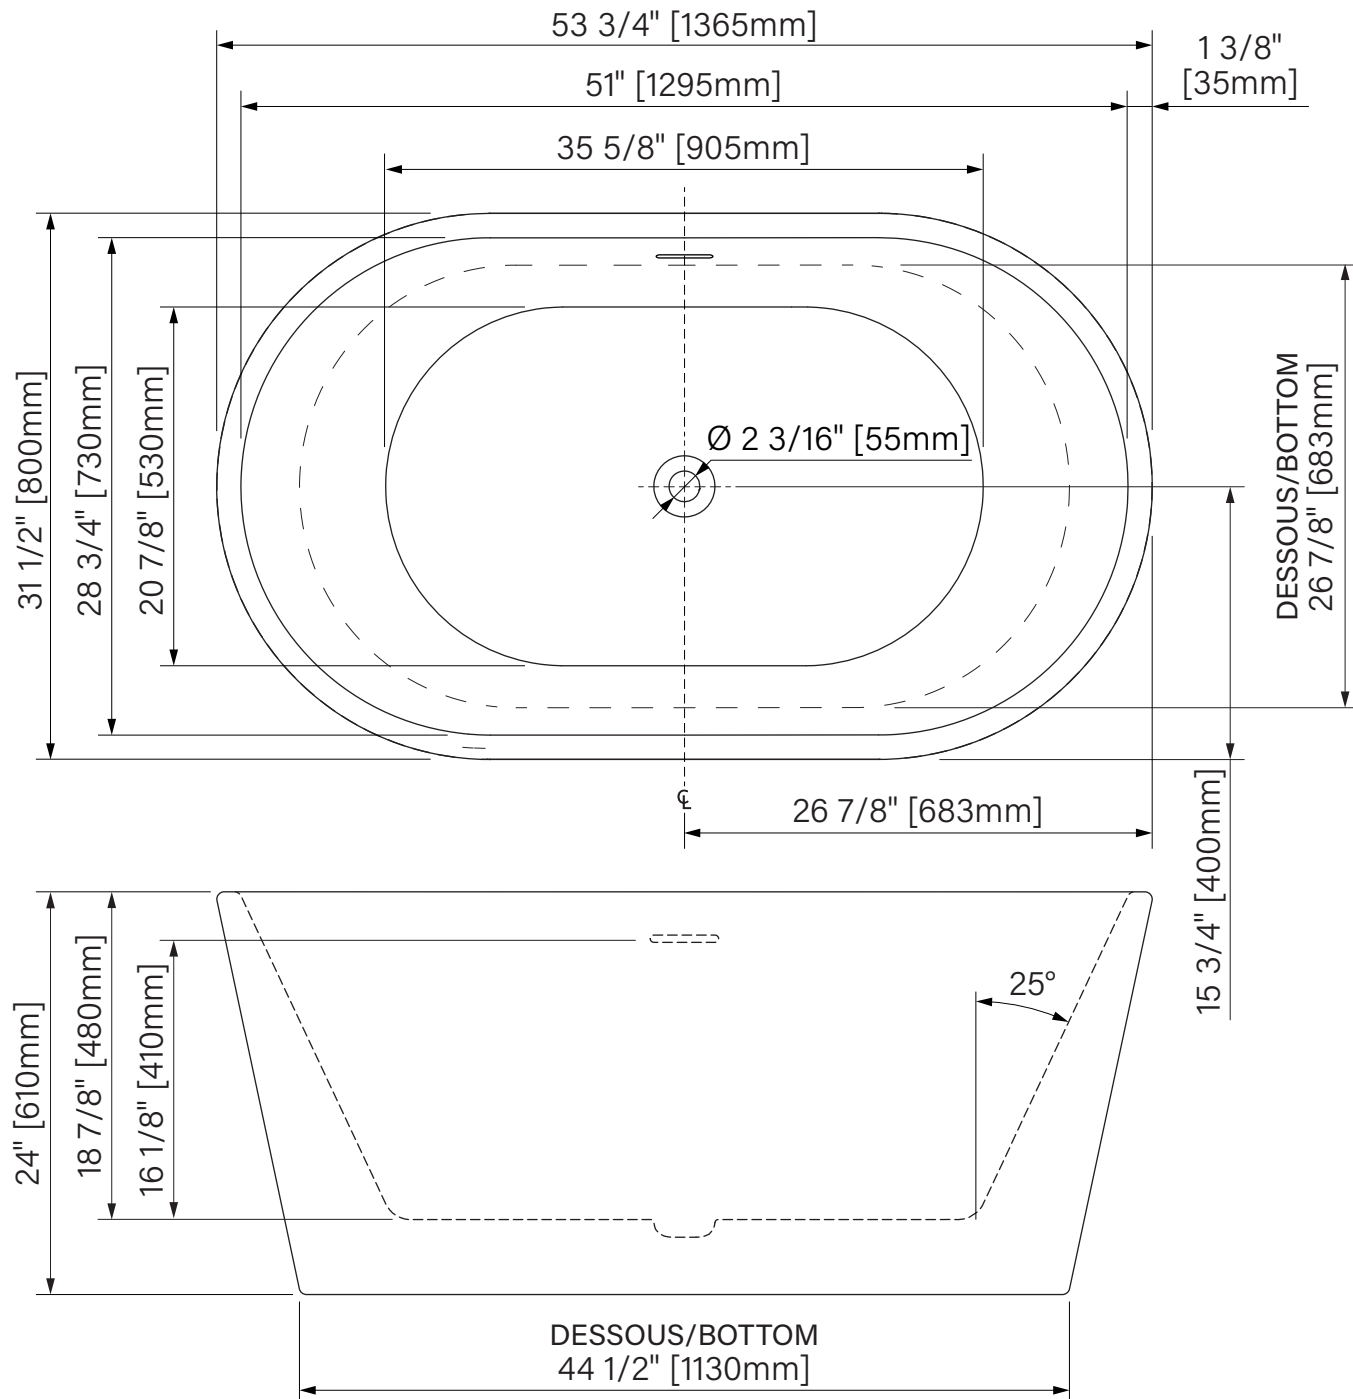

Baignoire autoportante
53 3/4" x 31 1/2" x 24"
1365mm x 800mm x 610mm

Freestanding bathtub
53 3/4" x 31 1/2" x 24"
1365mm x 800mm x 610mm

ESPOA

Couleurs de baignoire disponibles :
Available bathtub colors :

Accessories :

- Rectangular pillow (AB00017)
- Oval pillow (AB00027)
- Freestanding bathtub installation kit (AB00045)
- Freestanding bathtub step (ACC00601)

Espa

Baignoire autoportante
Acrylique & renforcé de fibre de verre
53 3/4" x 31 1/2" x 24"
1365mm x 800mm x 610mm
Point d'immersion : 16 1/8" / 410mm
Capacité d'eau : 63 gal. / 238L

Freestanding bathtub
Acrylic & fiberglass reinforced
53 3/4" x 31 1/2" x 24"
1365mm x 800mm x 610mm
Immersion point : 16 1/8" / 410mm
Water capacity : 63 gal. / 238L

*Les dimensions sont soumises à des tolérances de fabrication et peuvent changer sans préavis
*The dimensions are subject to manufacturer's tolerance and may change without notice.

**L'angle d'assise de la baignoire peut varier due à la forme/courbe de l'assise.
**Bathtub seating angle may vary due to shape/curvature and other bathtub shape reasons

REV : 2025-02-28

zitta.ca