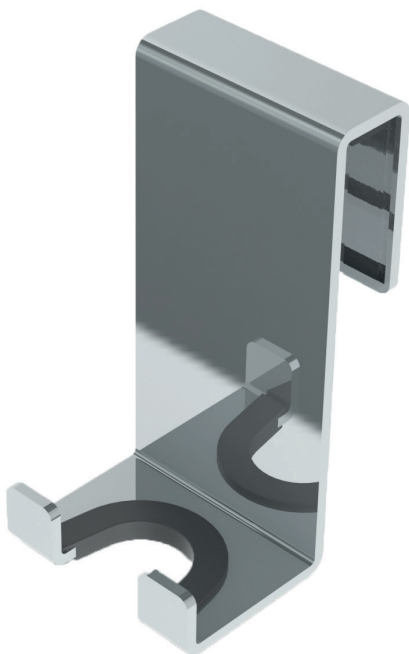

CROCHET SIMPLE

Sur verre 6, 8, 10 mm

Unité : AS00372
Boîte #1 :
2 1/8" x 4" x 1 5/8", 0.3 lbs
54mm x 102mm x 41mm , 0.1 kg

Nombre total de boîtes : 1

- Forme simple et moderne
- Apparence discrète
- En acier inoxydable poli
- Patin de caoutchouc pour protéger le verre
- Recouvrement en caoutchouc sur le crochet
- Installé sur le verre de la douche
- Épaisseur de verre de 6, 8 et 10 mm

Les dimensions sont soumises à des tolérances de fabrication et peuvent changer sans préavis.

www.zitta.ca

To constantly surprise you and meet your needs we offer a range of accessories to enhance your moments of relaxation. Here you will find many functional complementary products which are manufactured according to Zitta's quality standards.

SINGLE HOOK

On glass 6, 8 and 10 mm

Unit : AS00372
 Box #1 :
 2 1/8" x 4" x 1 5/8", 0.3 lbs
 54mm x 102mm x 41mm , 0.1 kg
 Total number of box : 1

- Simple and modern shape
- Discreet appearance
- Stainless polished steel
- Rubber protection for the glass
- Anti-slip covering on the hook
- Installed on the glass pannel or door
- Glass tickness of 6, 8 et 10 mm
- Better weight capacity