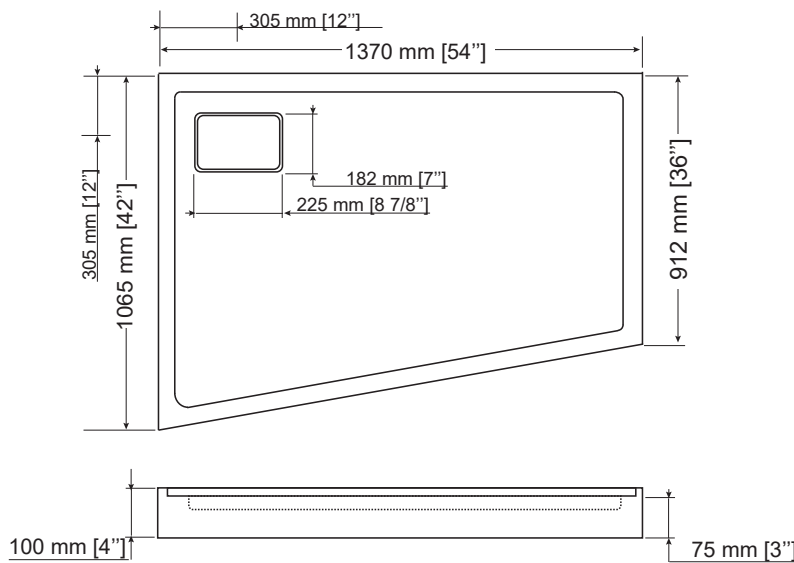

CUPC certified, our shower bases with central drain cover and moulded tile flanges are offered in an extensive number of sizes and configurations, including our angled base. Its unique design will perfectly fit a replacement base for a corner shower. The glossy finish of our acrylic is non-porous and easy to clean.

Shower base

PURE ACRYLIC REINFORCED WITH FIBERGLASS
54"X42"X36" WITH DRAIN COVER

Right corner : B5436PANR1
Left corner : B5436PANL1
Box #1
56 3/4" x 45" x 5"
1442mm x 1143mm x 127mm
69.5 lbs (31.5 kg)

Total number of box : 1

- Design with pure forms
- White glossy interior surfaces
- Smooth background
- Shell of pure acrylic reinforced with 4 layers of fiberglass
- 1" (3/8") molded tiling flanges
- Threshold of 3"
- Acrylic drain cover
- Central drain
- Support legs
- Several sizes and configurations available
- Standard drain not included
- Easy installation and maintenance
- 10 years warranty
- CUPC certified

Base de douche

ACRYLIQUE PURE RENFORCIE DE FIBRE DE VERRE
54"X42"X36" AVEC CACHE DRAIN

EN COIN Droit : B5436PANR1
EN COIN Gauche : B5436PANL1
Boite #1
56 3/4" x 45" x 5"
1442mm x 1143mm x 127mm
69.5 lbs (31.5 kg)