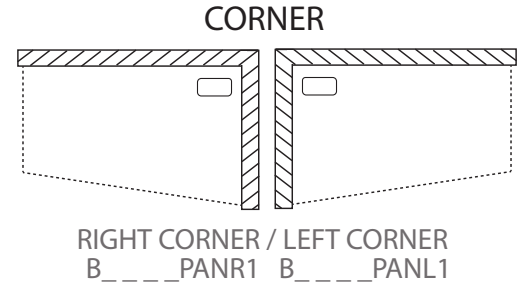

CUPC certified, our shower bases with central drain cover and moulded tile flanges are offered in an extensive number of sizes and configurations, including our angled base. Its unique design will perfectly fit a replacement base for a corner shower. The glossy finish of our acrylic is non-porous and easy to clean.

Shower base

PURE ACRYLIC REINFORCED WITH FIBERGLASS
54"X42"X36" WITH DRAIN COVER

Right corner : B5436PANR1
Left corner : B5436PANL1
Box #1
56 3/4" x 45" x 5"
1442mm x 1143mm x 127mm
69.5 lbs (31.5 kg)

Total number of box : 1

- Design with pure forms
- White glossy interior surfaces
- Smooth background
- Shell of pure acrylic reinforced with 4 layers of fiberglass
- 1" (3/8") molded tiling flanges
- Threshold of 3"
- Acrylic drain cover
- Central drain
- Support legs
- Several sizes and configurations available
- Standard drain not included
- Easy installation and maintenance
- 10 years warranty
- CUPC certified

Une base de douche au design épuré passera à travers les modes. Facile d'entretien et solide, elle restera belle longtemps. Avec son drain standard décalé à gauche ou à droite, elle remplace facilement une baignoire encastrée. Jumelée à une porte de douche Zitta, elle apporte du confort à votre salle de bain.