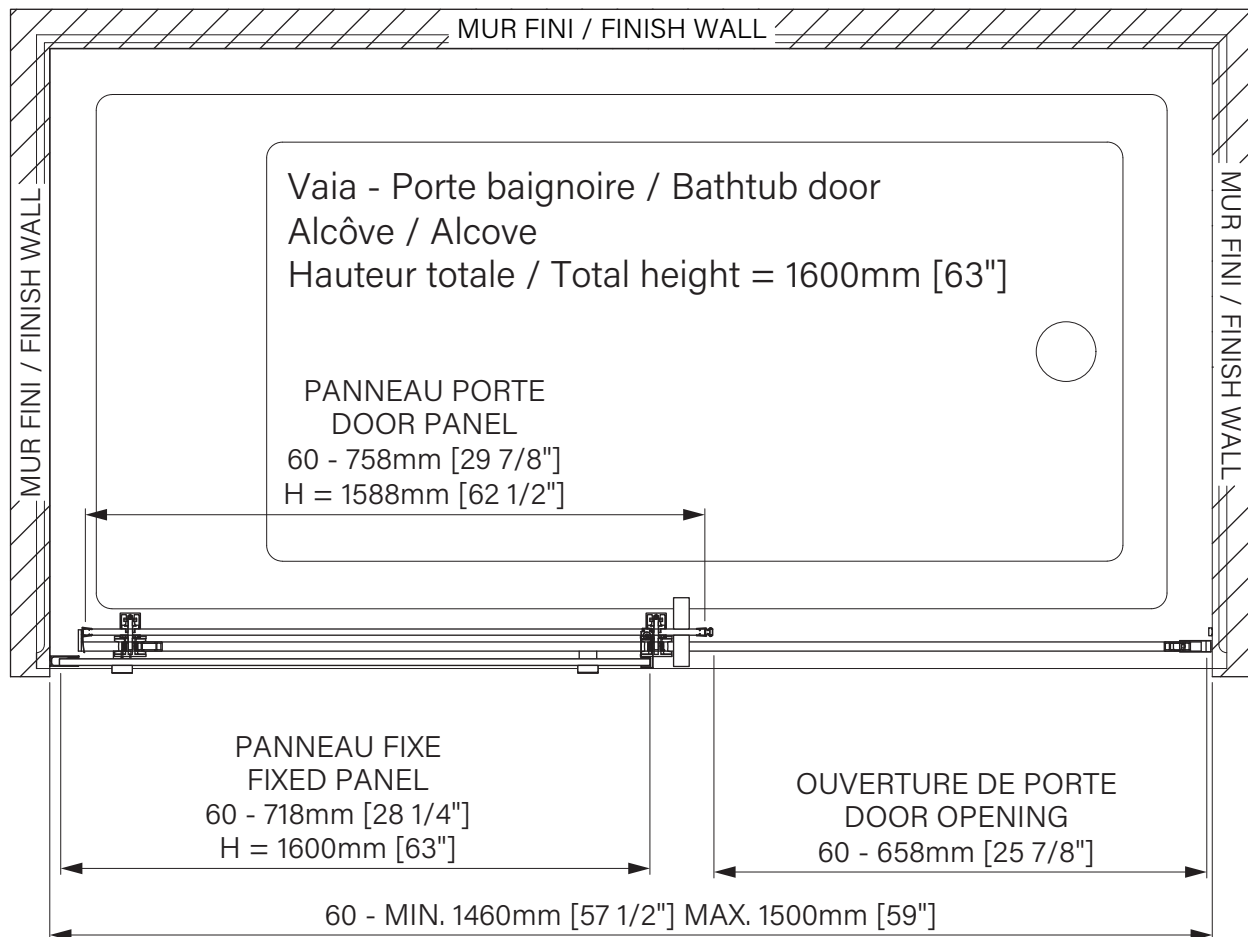

Features :

- Height of 63" (1600mm)
- Fast and easy installation
- Zitta Clip bottom door guide to ease cleaning
- Aluminum threshold and sealing gaskets
- Safe tempered glass with polished edges
- Minimalist door anti-jump and stopper

Configurations :

- 60"

DVI6000BSTC_1

zitta.ca

Dimensions d'emballage / Packaging dimensions :

Panneau de porte / Door panel Kit de quincaillerie / Hardware kit

60" : DG1160BD01
64" x 31" x 1", 55lbs
1626mm x 787mm x 25mm, 24.9kg

60" : DH11__BX_0
65" x 7" x 3", 9lbs
1651mm x 178mm x 76mm, 4.1kg

Panneau fixe / Fixed panel

60" : DG1160BF01
64" x 29" x 1", 53lbs
1626mm x 737mm x 25mm, 24kg

**Les dimensions d'emballage peuvent varier ou changées sans préavis.
**Packaging dimensions may vary or change without notice.

Vaia

Rolling bath door
Alcove 1 door, 1 fixed
Available configurations :
60"

Porte de bain à roulement
Alcôve 1 porte, 1 fixe
Configurations disponibles :
60"

The dimensions are subject to manufacturer's tolerance and may change without notice.
Les dimensions sont soumises à des tolérances de fabrication et peuvent changer sans préavis.