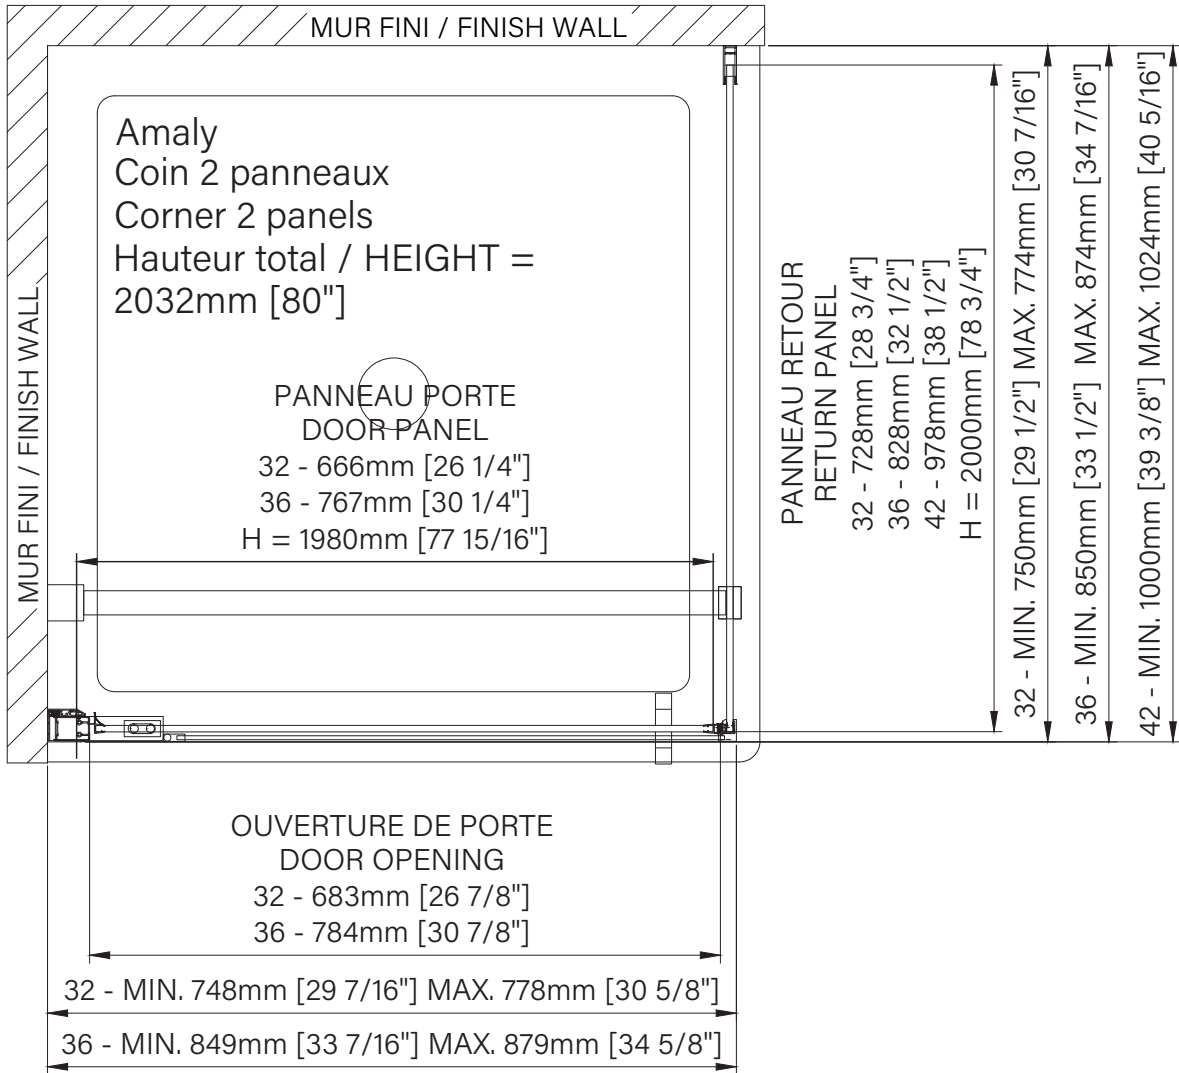

Amaly

Pivot shower door
Corner 1 door, 1 return
Available configurations :
32" / 36"

Porte de douche pivotante
Coin 1 porte, 1 retour
Configurations disponibles :
32" / 36"

The dimensions are subject to manufacturer's tolerance and may change without notice.

Les dimensions sont soumises à des tolérances de fabrication et peuvent changer sans préavis.

www.zitta.ca