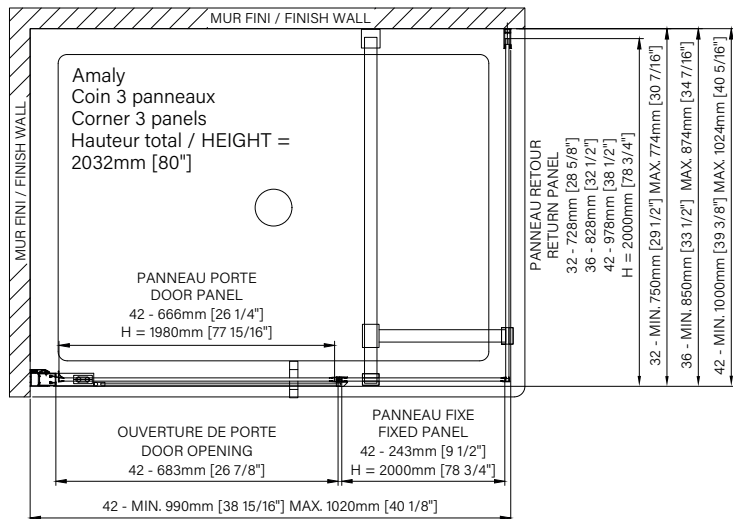

En coin / Corner

Porte de douche à pivot
Verre clair
1 porte, 1 fixe, 1 retour

Pivot shower door
Clear glass
1 door, 1 fixed, 1 return

Amary

- Pivot de 180°
  180° pivot
- Épaisseur de verre
  Glass thickness **8mm**
  5/16"
- Traitement de verre Zitta Clean
  Zitta Clean glass treatment
- Porte réversible
  Reversible door
- Fermeture aimanté
  Magnet closing
- Cappuchon de finition
  Top cover cap
- Installation par joint de serrage
  Squeeze gasket installation

Caractéristiques :

- Hauteur de 80" (2032mm)
- Installation facile et rapide
- Grande ouverture de porte
- Pivot de fermeture et verrouillage automatique
- Seuil en aluminium et joint d'étanchéité
- Verre trempé sécuritaire aux arêtes polies

Features :

- Height of 80" (2032mm)
- Fast and easy installation
- Large door opening
- Automatic closing and locking pivot
- Aluminum threshold and sealing gaskets
- Safe tempered glass with polished edges

Configurations :

- 42" DAA4200ASTA_1

Panneaux de retour Return panels

- 32" DAA3200PSTX_1
- 36" DAA3600PSTX_1
- 42" DAA4200PSTX_1

zitta.ca

Dimensions d'emballage / Packaging dimensions :

Panneau de porte / Door panel	Panneau fixe / Fixed panel
42" : DG1032SD01 79" x 27" x 2", 59lbs 2007mm x 686mm x 51mm, 26.8kg	42" : DA1010SX_1 80" x 11" x 2", 6lbs 2032mm x 279mm x 51mm, 2.7kg

Panneau de retour / Return panel

32" : DG1032RX01 80" x 30" x 2", 65lbs 2032mm x 762mm x 51mm, 29.5kg	36" : DG1036RX01 80" x 33" x 2", 74lbs 2032mm x 838mm x 51mm, 33.6kg	42" : DG1042RX01 80" x 40" x 2", 87lbs 2032mm x 1016mm x 51mm, 39.5kg

Kit de quincaillerie / Hardware kit

42" : DH1032SX_0 82" x 4" x 3", 18lbs 2083mm x 102mm x 76mm, 8.2kg	32" & 36" : DH1001RX_0 85" x 4" x 4", 5lbs 2159mm x 102mm x 102mm, 2.3kg

Kit de quincaillerie / Hardware kit

42" : DH1002RX_0 85" x 4" x 4", 5lbs 2159mm x 102mm x 102mm, 2.3kg