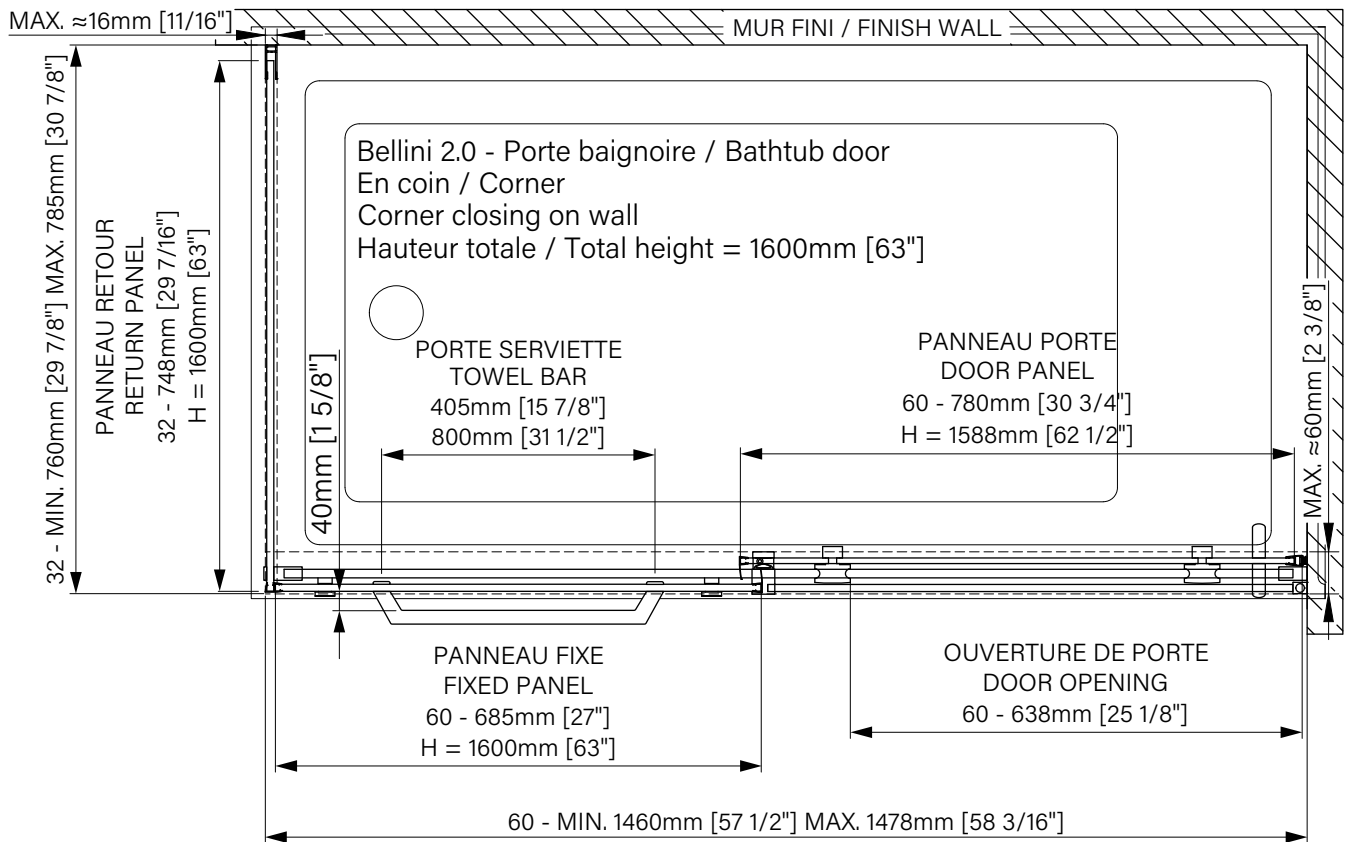

Bellini 2.0

Porte de baignoire à roulement
En coin 1 porte, 1 fixe, 1 retour
Fermeture sur mur
Configuration disponibles :
60"

Rolling bathtub door
Corner 1 door, 1 fixed, 1 return
Closing on wall
Available configurations :
60"

REV : 2024-10-28

*Les dimensions sont soumises à des tolérances de fabrication et peuvent changer sans préavis

*The dimensions are subject to manufacturer's tolerance and may change without notice.

zitta.ca