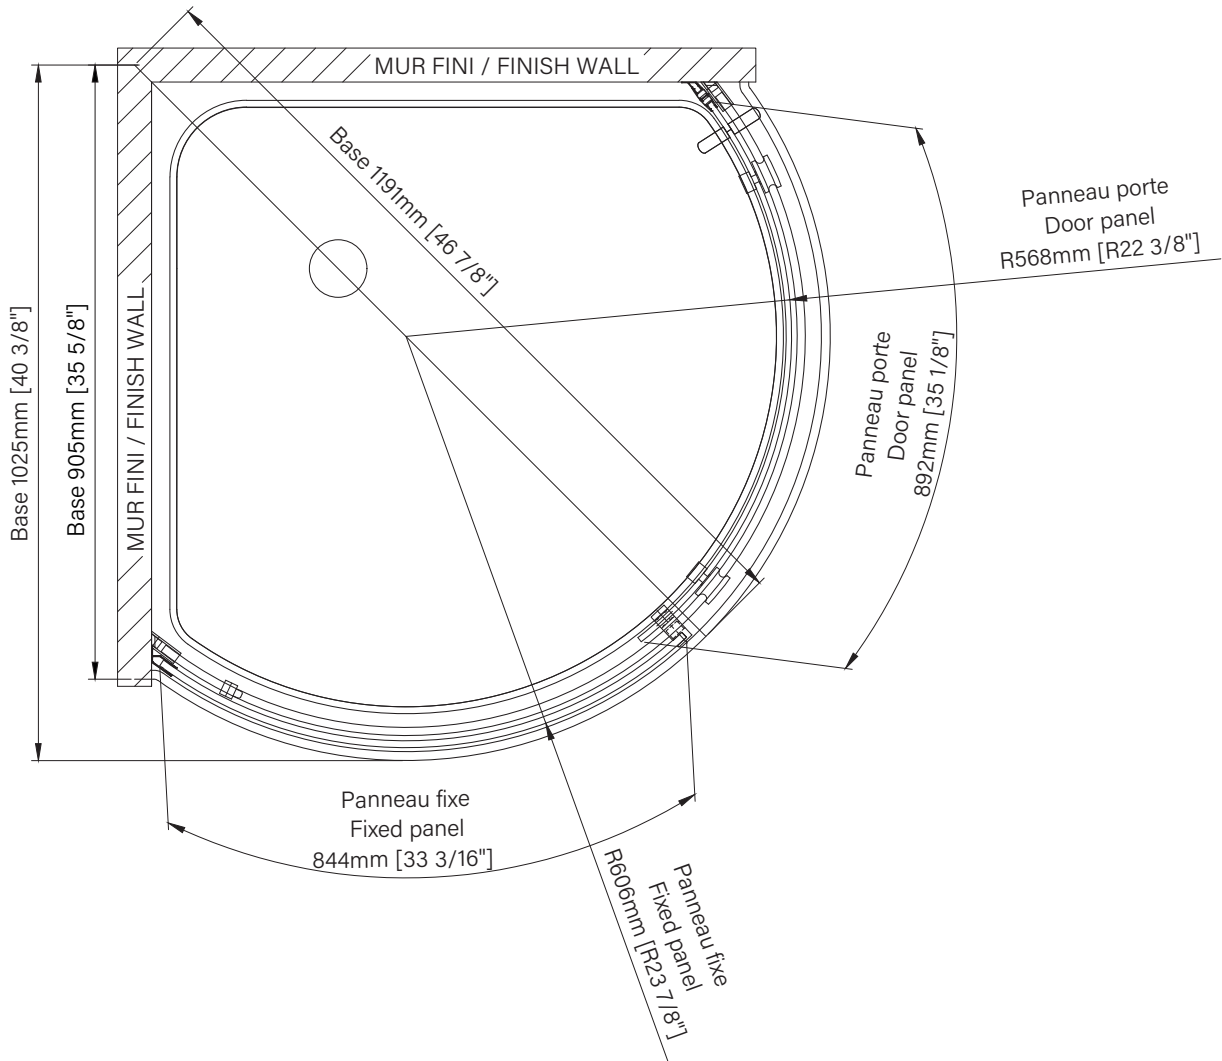

Features :

- Height of 78 3/4" (2000mm)
- Zitta Clip bottom door guide to ease cleaning
- Aluminum threshold and sealing gaskets
- Safe tempered glass with polished edges
- Door anti-jump and stopper

Configurations :

- 36"x36"

Gauche / Left = G
Droite / Right = H

DBL3636NRD_21

zitta.ca

Dimensions d'emballage / Packaging dimensions :

Assemblage de porte / Door assembly :

36"x36" : DBL3636NRD_21

Boîtes #1&2 / Boxes #1&2 :

82 1/8" x 33 7/8" x 9 5/8", 187lbs

2055mm x 500mm x 65mm, 85kg

Gauche / Left = G

Droite / Right = H

**Les dimensions d'emballage peuvent varier ou changées sans préavis.
**Packaging dimensions may vary or change without notice.

Bellini

Rolling shower door
Corner 2 doors, 2 fixed
Round base

*Porte de douche à roulement
Coin rond 2 portes, 2 fixes
Base ronde*

Bellini - Coin Ronde / Corner Round
Hauteur total / HEIGHT = 2000mm [78 3/4"]