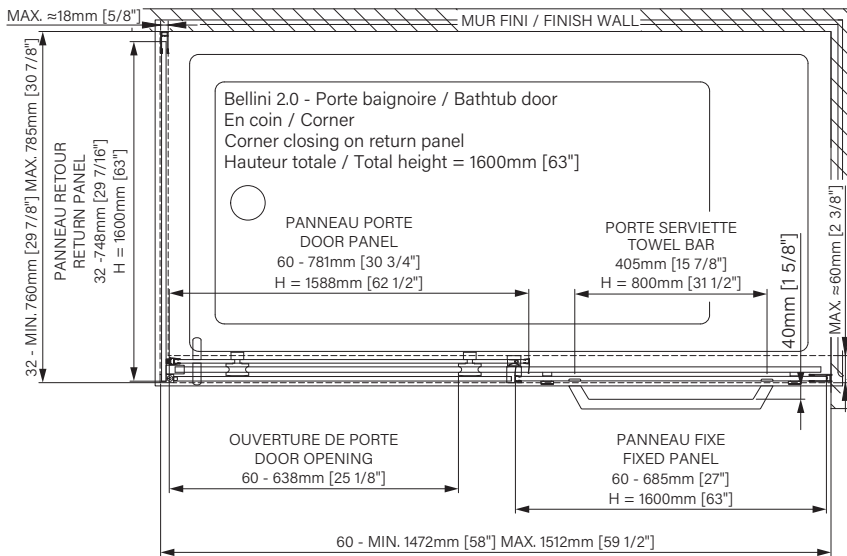

Bellini 2.0

Baignoire en coin / Corner bathtub

Porte de douche à roulement
Verre clair, ouverture sur retour
1 porte, 1 fixe & 1 retour

Rolling shower door
Clear glass, on return opening
1 door, 1 fixed & 1 return

- Roulement à billes doux garantie à vie
  Soft ball bearing lifetime warranty
- Épaisseur de verre
  Glass thickness **8-10mm**
  5/16"-3/8"
- Installation rapide et facile
  Fast & easy installation
- Traitement de verre Zitta Clean
  Zitta Clean glass treatment
- Porte réversible
  Reversible door
- Fermeture aimanté
  Magnet closing
- Cappuchon de finition
  Top cover cap
- Installation par joint de serrage
  Squeeze gasket installation
- Guide de bas de porte Zitta Clip
  Zitta Clip bottom door guide

Caractéristiques :

- Hauteur de 63" (1600mm)
- Barre et crochet à serviette inclus
- Guide de bas de porte Zitta Clip pour faciliter le nettoyage
- Seuil en aluminium et joint d'étanchéité
- Verre trempé sécuritaire aux arêtes polies
- Anti-saut et butée d'arrêt de porte

Features :

- Height of 63" (1600mm)
- Towel bar and hook included
- Zitta Clip bottom door guide to ease cleaning
- Aluminum threshold and sealing gaskets
- Safe tempered glass with polished edges
- Door anti-jump and stopper

Configurations :

• 60" DB2600BSTC_1

Panneaux de retour / Return panels

• 32" DB23200BSTX_1

REV : 2025-02-17

zitta.ca

Dimensions d'emballage / Packaging dimensions :

Panneau de porte / Door panel
60" : DG0260BD01
64" x 32" x 1", 73lbs
1626mm x 813mm x 25mm, 33kg

Panneau fixe / Fixed panel
60" : DG0260BF01
64" x 28" x 1", 64lbs
1626mm x 711mm x 25mm, 29kg

Kit de quincaillerie / Hardware kit
60" : DH0260BX_0
65" x 7" x 3", 12lbs
1651mm x 178mm x 76mm, 5.4kg

Panneau de retour / Return panel
32" : DG0232BX01
64" x 31" x 1", 71lbs
1626mm x 787mm x 25mm, 32.2kg

Kit de quincaillerie de retour / Return hardware kit
32" : DH0201BX_0
69" x 3" x 3", 5lbs
1753mm x 76mm x 76mm, 2.3kg