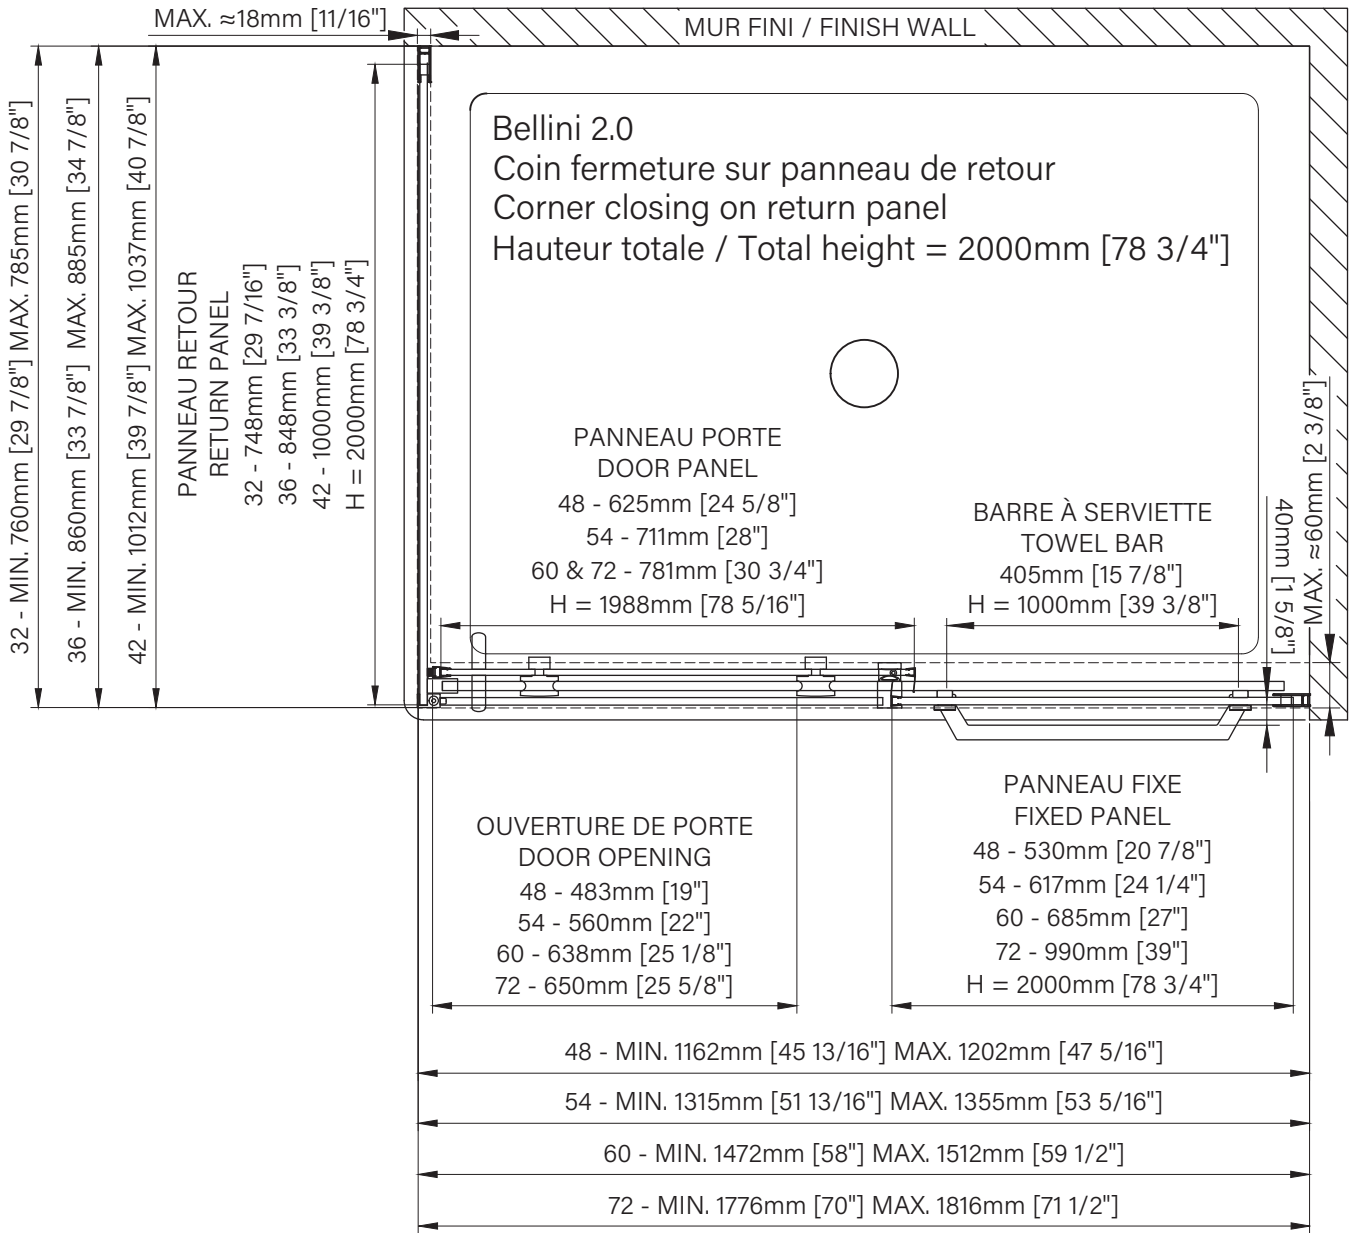

Bellini 2.0

Porte de douche à roulement
En coin 1 porte, 1 fixe, 1 retour
Fermeture sur retour
Configuration disponibles :
48" / 54" / 60" / 72"

Rolling shower door
Corner 1 door, 1 fixed, 1 return
Closing on return
Available configurations :
48" / 54" / 60" / 72"

REV : 2024-10-28

*Les dimensions sont soumises à des tolérances de fabrication et peuvent changer sans préavis
*The dimensions are subject to manufacturer's tolerance and may change without notice.

zitta.ca