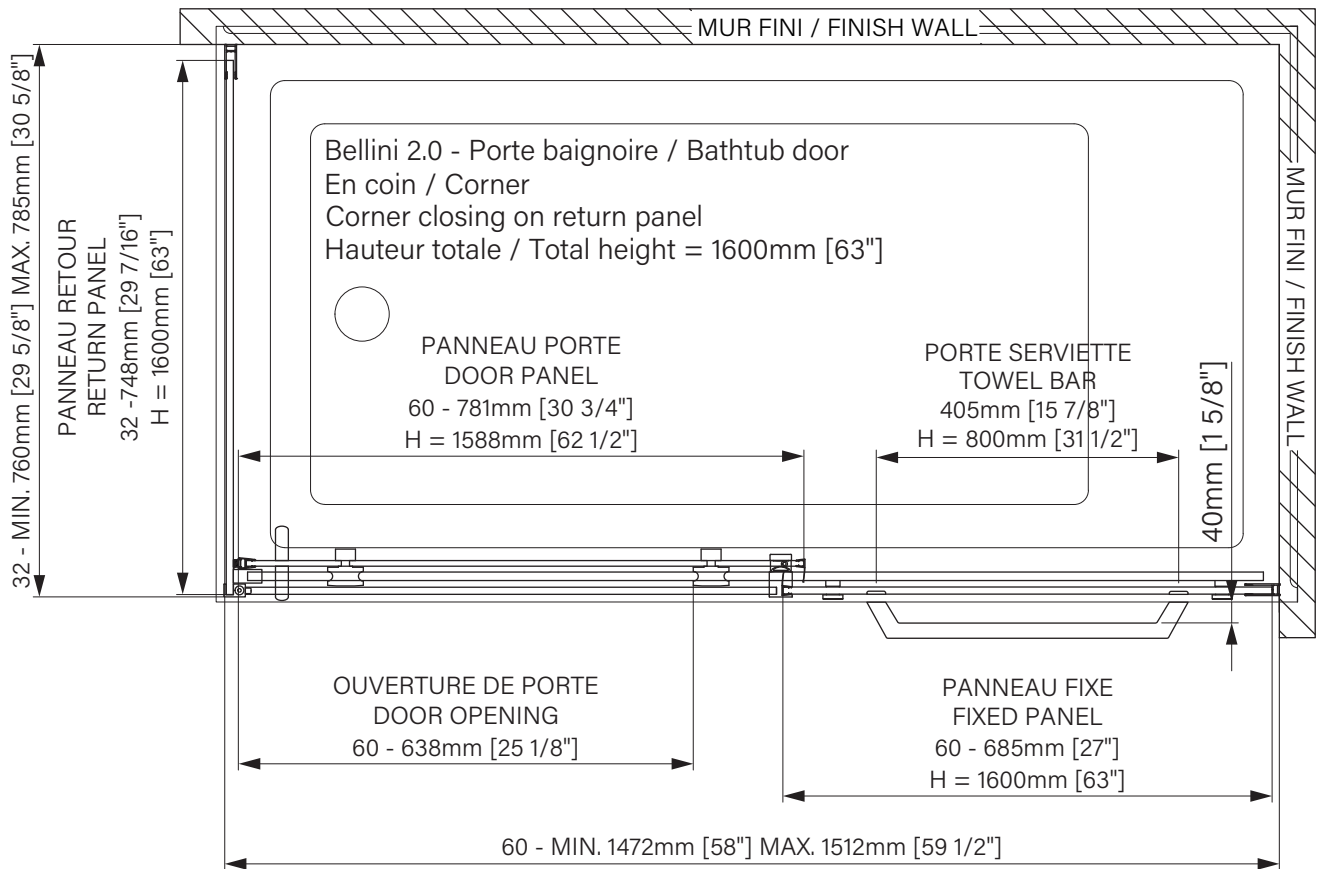

Features :

- Height of 63" (1600mm)
- Towel bar and hook included
- Zitta Clip bottom door guide to ease cleaning
- Aluminum threshold and sealing gaskets
- Safe tempered glass with polished edges
- Door anti-jump and stopper

Panneau fixe / Fixed panel
60" : DG0260BF01
64" x 28" x 1", 64lbs
1626mm x 711mm x 25mm, 29kg

Kit de quincaillerie / Hardware kit
60" : DH0260BX_0
65" x 7" x 3", 12lbs
1651mm x 178mm x 76mm, 5.4kg

Panneau de retour / Return panel
32" : DG0232BX01
64" x 31" x 1", 71lbs
1626mm x 787mm x 25mm, 32.2kg

Kit de quincaillerie de retour / Return hardware kit
32" : DH0201BX_0
69" x 3" x 3", 5lbs
1753mm x 76mm x 76mm, 2.3kg

**Les dimensions d'emballage peuvent varier ou changer sans préavis.

**Packaging dimensions may vary or change without notice.

Bellini 2.0

Rolling bath door
 Corner 1 door, 1 fixed, 1 return
 Closing on return panel
 Available configurations :
 60"

Porte de bain à roulement
Coin 1 porte, 1 fixe, 1 retour
Fermeture sur panneau de retour
Configurations disponibles :
 60"