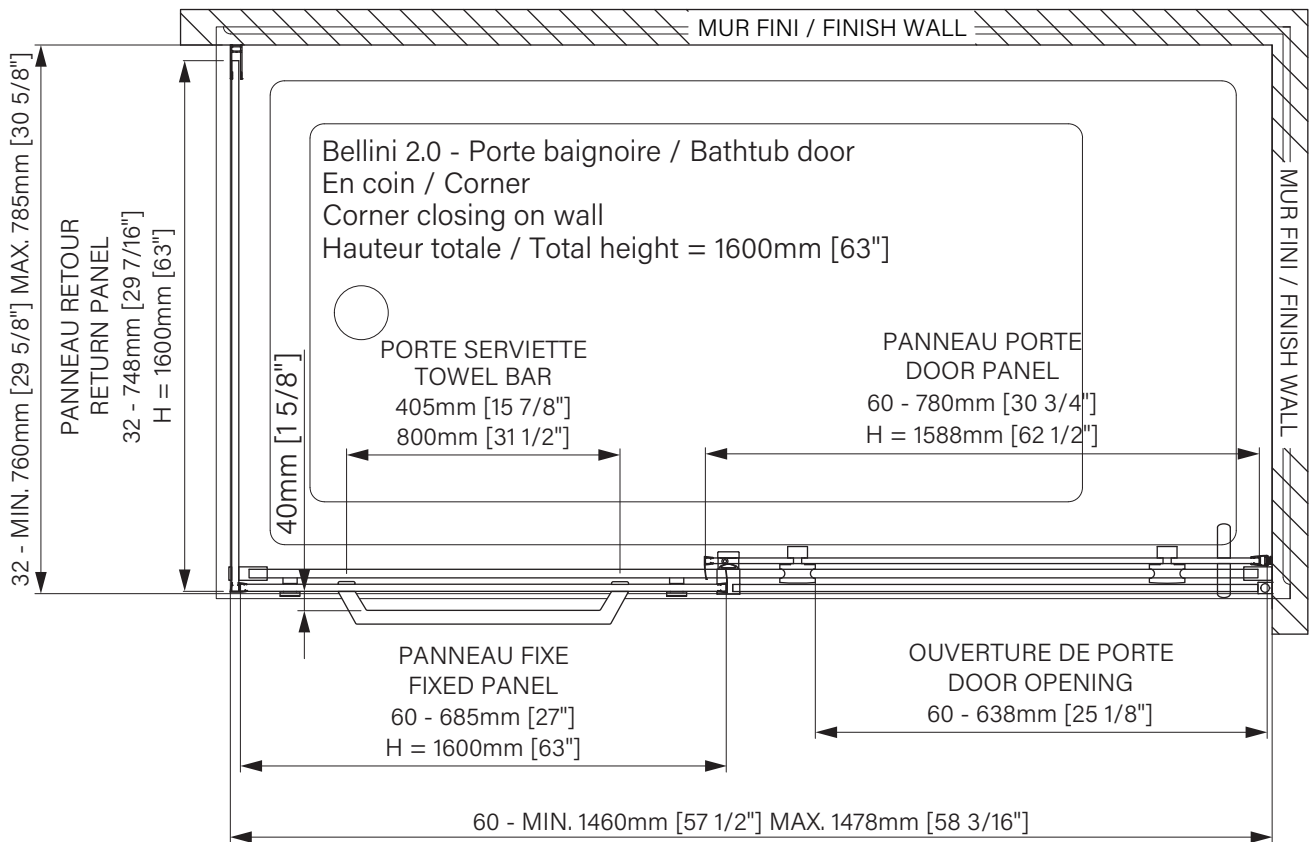

### Features :

- Height of 63" (1600mm)
- Towel bar and hook included
- Zitta Clip bottom door guide to ease cleaning
- Aluminum threshold and sealing gaskets
- Safe tempered glass with polished edges
- Door anti-jump and stopper

Kit de quincaillerie / Hardware kit  
60" : DH0260BW\_0  
65" x 9" x 5", 15lbs  
1651mm x 229mm x 127mm, 6,8kg

Panneau de retour / Return panel  
32" : DG0232BX01  
64" x 31" x 1", 71lbs  
1626mm x 787mm x 25mm, 32,2kg

Kit de quincaillerie de retour / Return hardware kit  
32" : DH0201BX\_0  
69" x 3" x 3", 5lbs  
1753mm x 76mm x 76mm, 2,3kg

\*\*Les dimensions d'emballage peuvent varier ou changer sans préavis.

\*\*Packaging dimensions may vary or change without notice.

# Bellini 2.0

Rolling bath door  
 Corner 1 door, 1 fixed, 1 return  
 Closing on wall  
 Available configurations :  
 60"

*Porte de bain à roulement*  
*Coin 1 porte, 1 fixe, 1 retour*  
*Fermeture sur mur*  
*Configurations disponibles :*  
 60"