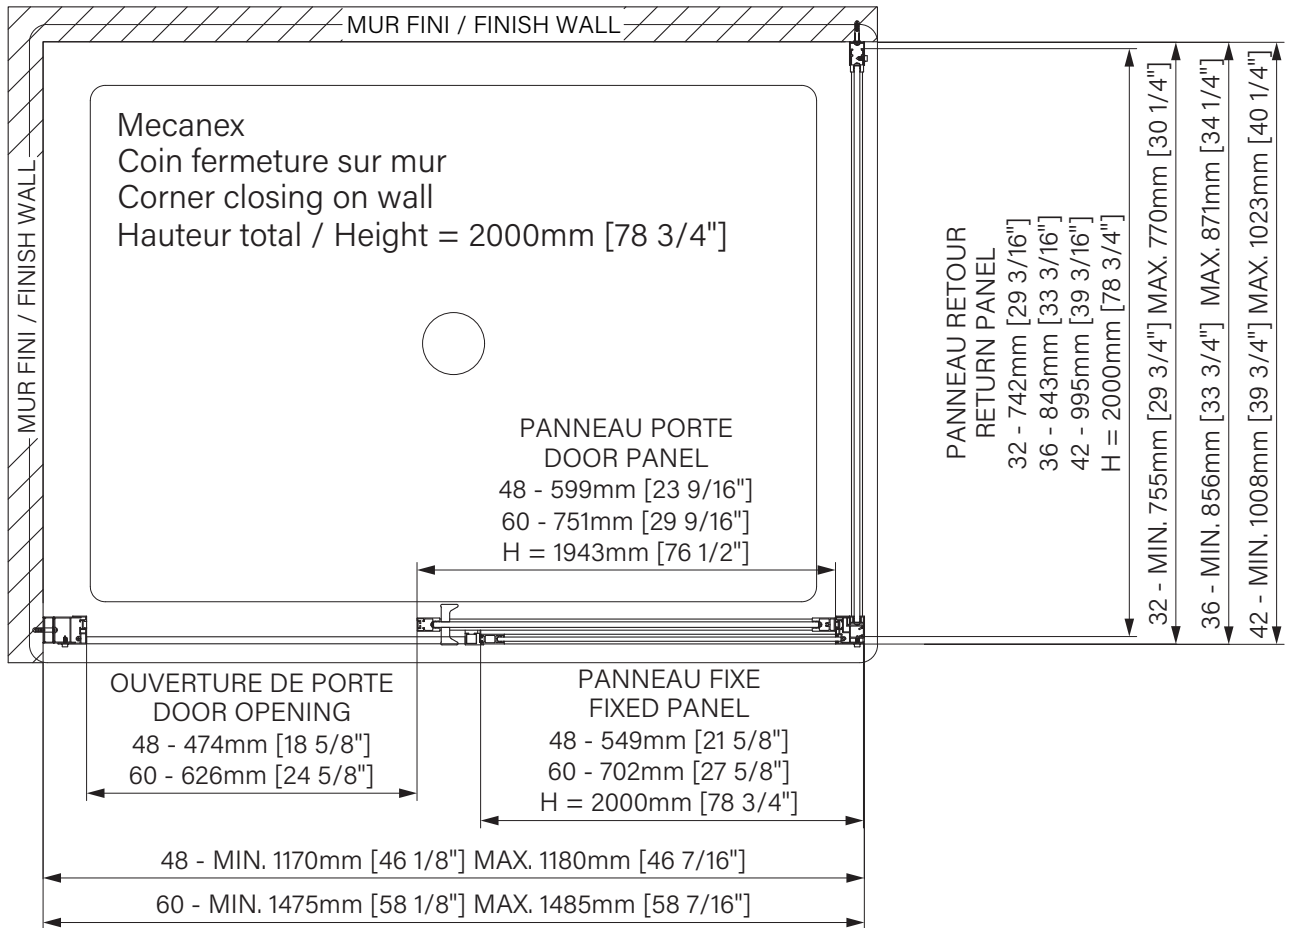

Mecanex

Sliding shower door
Corner 1 door, 1 fixed, 1 return
Closing on wall
Available configurations :
48" / 60" (with return 32", 36" & 42")

Porte de douche coulissante
Coin 1 porte, 1 fixe, 1 retour
Fermeture sur mur
Configurations disponibles :
48" / 60" (avec retour 32", 36", 42")

The dimensions are subject to manufacturer's tolerance and may change without notice.

Les dimensions sont soumises à des tolérances de fabrication et peuvent changer sans préavis.

www.zitta.ca