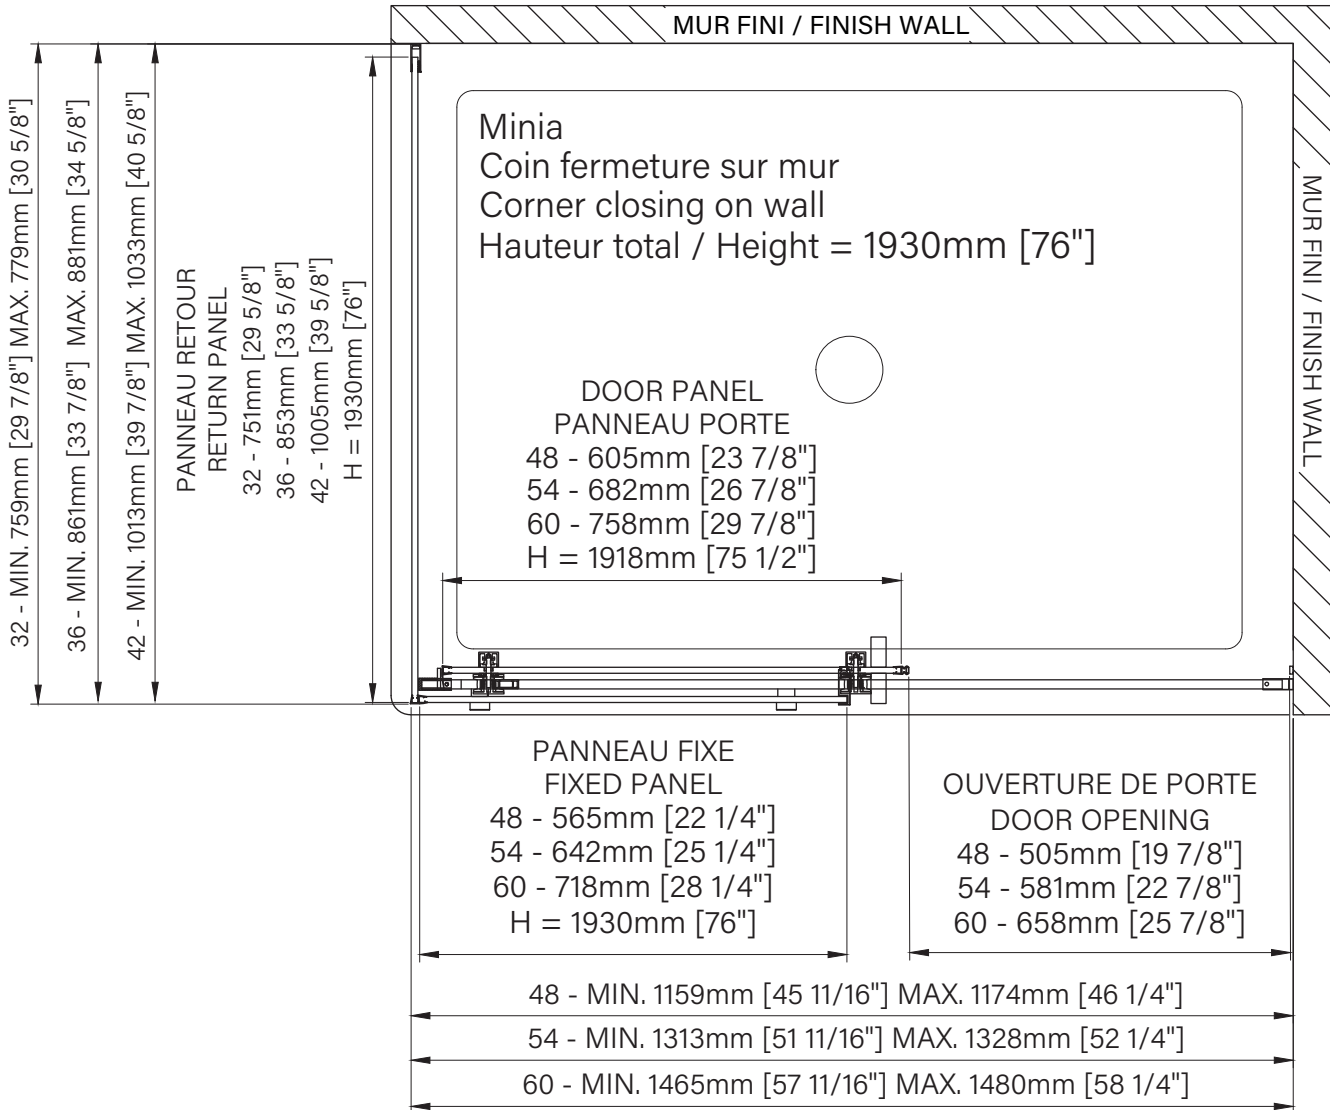

Minia

Rolling shower door
Corner 1 door, 1 fixed, 1 return
Closing on wall
Available configurations :
48" / 54" / 60"

Porte de douche à roulement
Coin 1 porte, 1 fixe, 1 retour
Fermeture sur mur
Configurations disponibles :
48" / 54" / 60"

The dimensions are subject to manufacturer's tolerance and may change without notice.
Les dimensions sont soumises à des tolérances de fabrication et peuvent changer sans préavis.