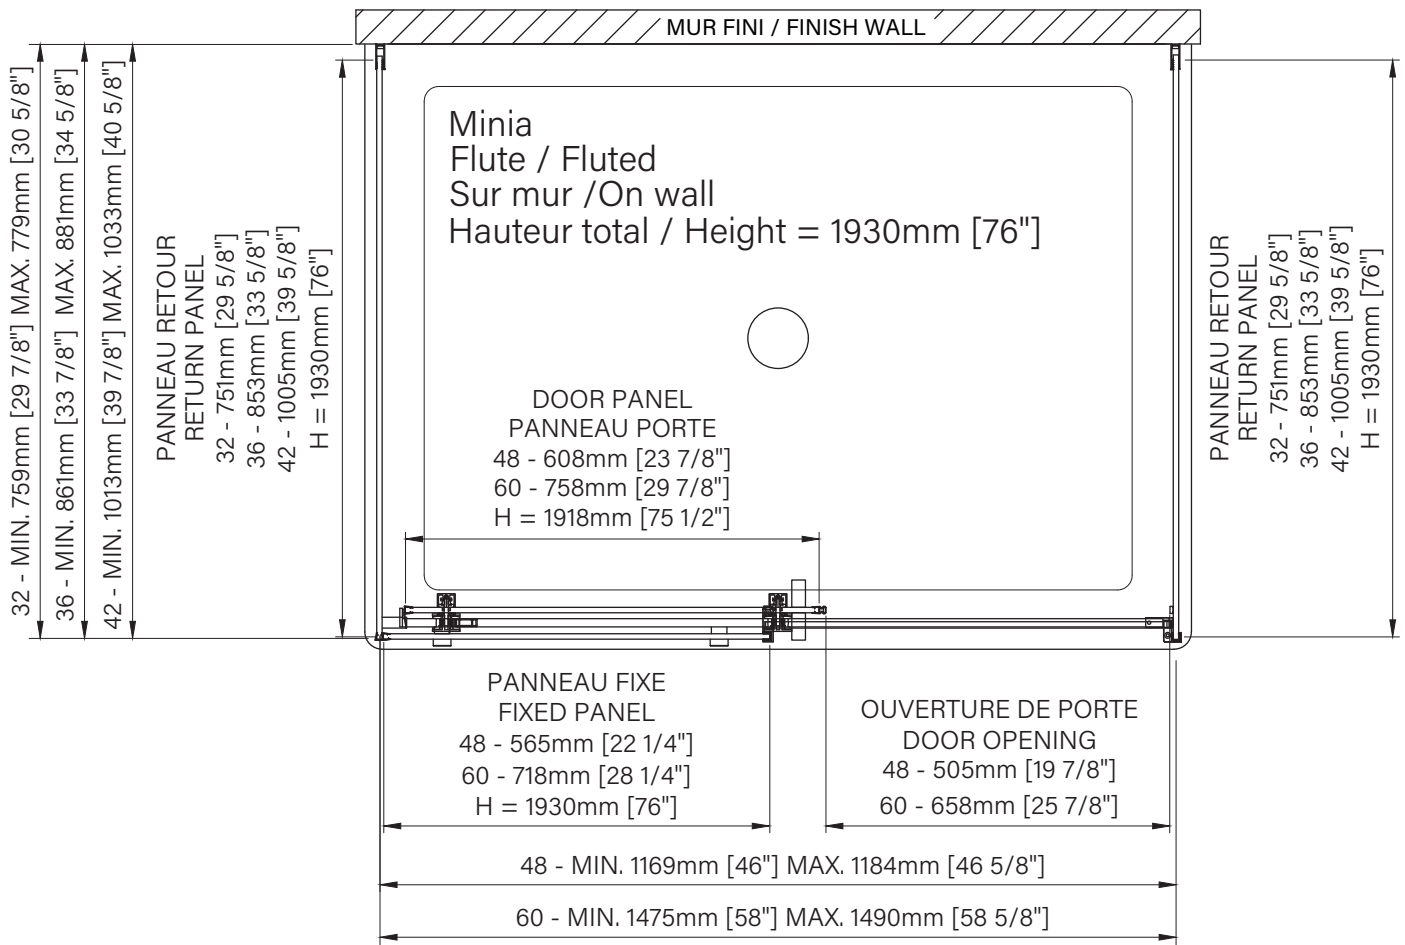

Minia

Rolling shower door
On wall fluted 1 door, 1 fixed, 2 returns
Available configurations :
48" / 60"

Porte de douche à roulement
Sur mur flute 1 porte, 1 fixe, 2 retours
Configurations disponibles :
48" / 60"

The dimensions are subject to manufacturer's tolerance and may change without notice.
Les dimensions sont soumises à des tolérances de fabrication et peuvent changer sans préavis.