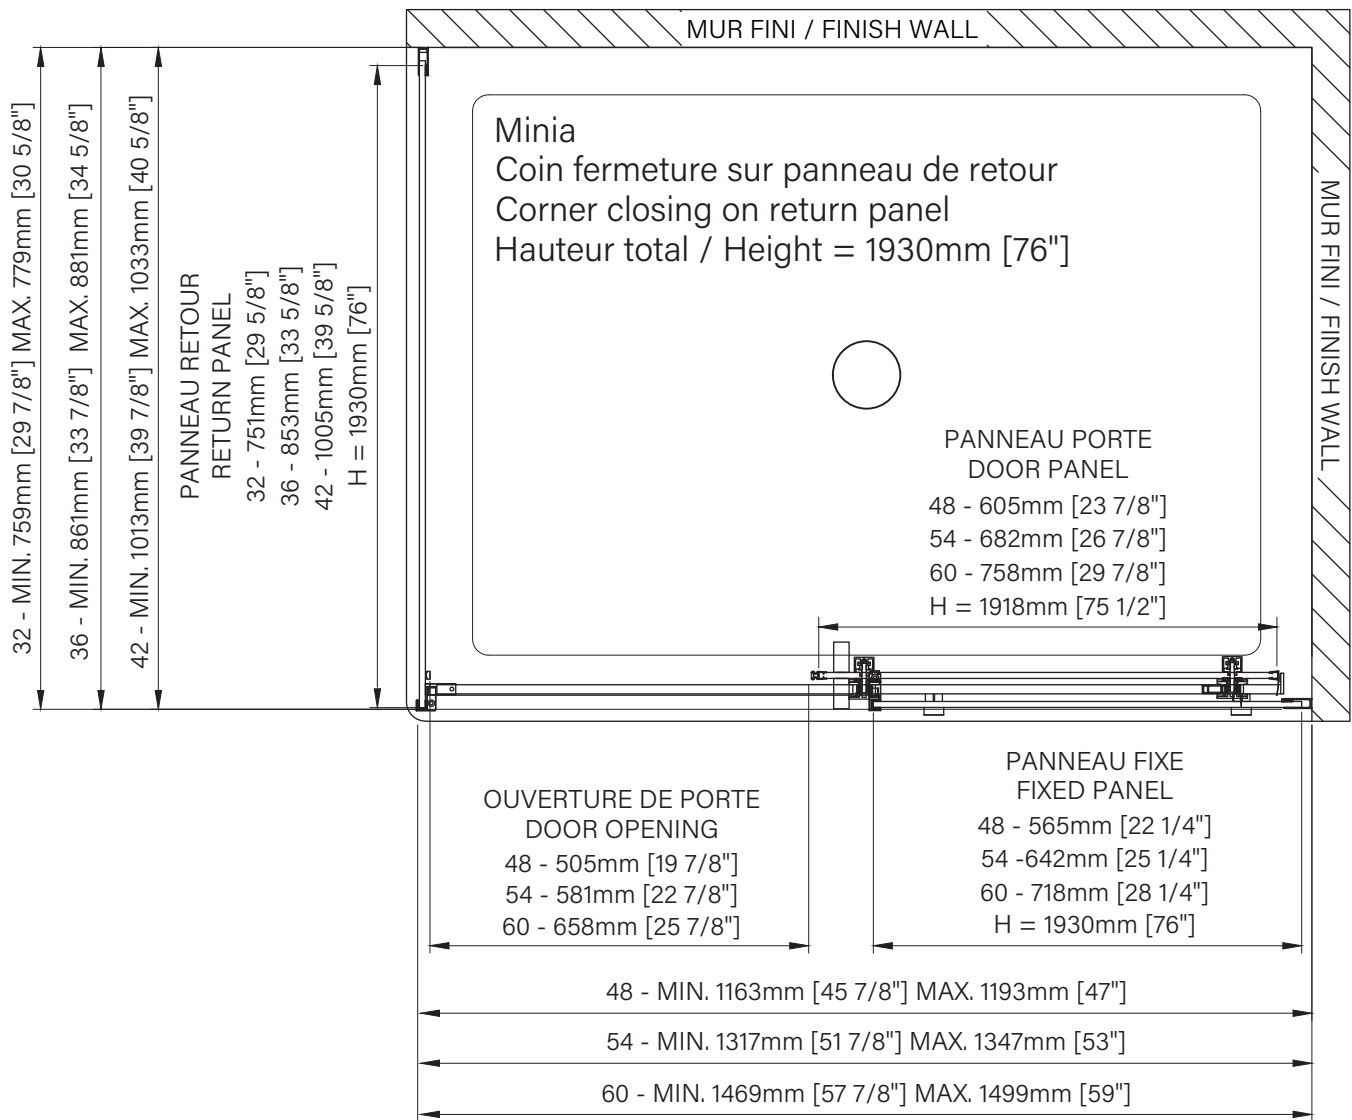

Minia

Rolling shower door
Corner 1 door, 1 fixed, 1 return
Closing on return panel
Available configurations :
48" / 54" / 60"

Porte de douche à roulement
Coin 1 porte, 1 fixe, 1 retour
Fermeture sur panneau de retour
Configurations disponibles :
48" / 54" / 60"

The dimensions are subject to manufacturer's tolerance and may change without notice.
Les dimensions sont soumises à des tolérances de fabrication et peuvent changer sans préavis.