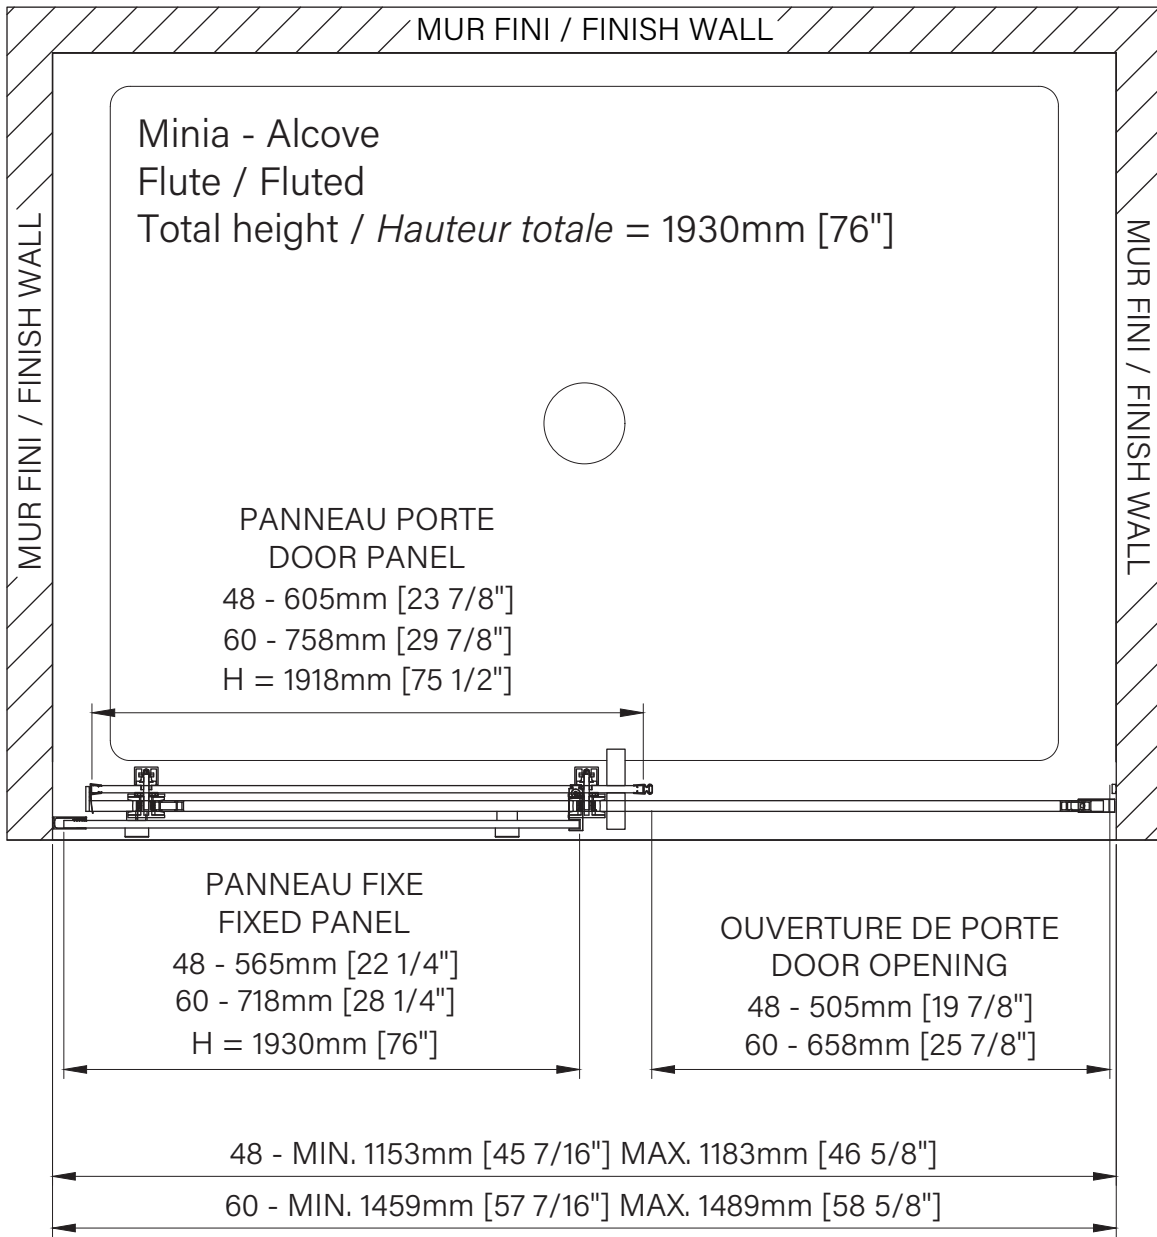

Features :

- Height of 76" (1930mm)
- Fast and easy installation
- Zitta Clip bottom door guide to ease cleaning
- Aluminum threshold and sealing gaskets
- Safe tempered glass with polished edges
- Minimalist door anti-jump and stopper

Configurations :

- 48"
- 60"

L = Gauche / Left
H = Droite / Right

DMN4800AST__3
DMN6000AST__3

zitta.ca

Dimensions d'emballage / Packaging dimensions :

Panneau de porte / Door panel	Panneau fixe / Fixed panel
48" : DG1148SD_3 77" x 25" x 1", 53lbs 1956mm x 635mm x 25mm, 24kg	48" : DG1148SF03 77" x 23" x 1", 51lbs 1956mm x 584mm x 25mm, 23.1kg
60" : DG1160SD_3 77" x 31" x 1", 66lbs 1956mm x 787mm x 25mm, 29.9kg	60" : DG1160SF03 77" x 29" x 1", 64lbs 1956mm x 737mm x 25mm, 29kg

Kit de quincaillerie / Hardware kit

48" & 60" : DH12__SX_0
78" x 7" x 3", 13lbs
1981mm x 178mm x 76mm, 5.9kg

**Les dimensions d'emballage peuvent varier ou changées sans préavis.

**Packaging dimensions may vary or change without notice.

L = Gauche / Left
R = Droite / Right

Minia

Rolling shower door
Alcove fluted 1 door, 1 fixed
Available configurations :
48" / 60"

Porte de douche à roulement
Alcôve flute 1 porte, 1 fixe
Configurations disponibles :
48" / 60"