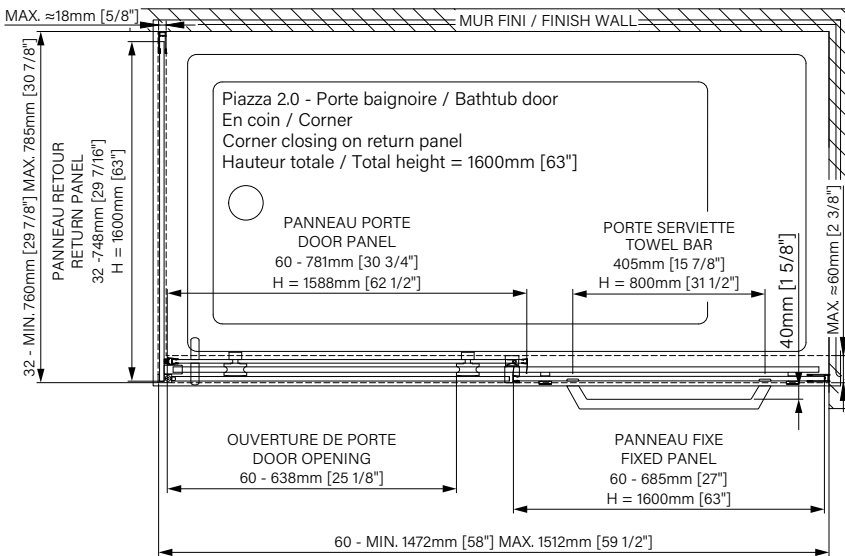

Piazza 2.0

Baignoire en coin / Corner bathtub

Porte de douche à roulement
Verre clair, ouverture sur retour
1 porte, 1 fixe & 1 retour

Rolling shower door
Clear glass, on return opening
1 door, 1 fixed & 1 return

- Roulement à billes doux garantie à vie
  Soft ball bearing lifetime warranty
- Épaisseur de verre
  Glass thickness **8-10mm**
  5/16"-3/8"
- Installation rapide et facile
  Fast & easy installation
- Traitement de verre Zitta Clean
  Zitta Clean glass treatment
- Porte réversible
  Reversible door
- Fermeture aimanté
  Magnet closing
- Cappuchon de finition
  Top cover cap
- Installation par joint de serrage
  Squeeze gasket installation
- Guide de bas de porte Zitta Clip
  Zitta Clip bottom door guide

Caractéristiques :

- Hauteur de 63" (1600mm)
- Barre et crochet à serviette inclus
- Guide de bas de porte Zitta Clip pour faciliter le nettoyage
- Seuil en aluminium et joint d'étanchéité
- Verre trempé sécuritaire aux arêtes polies
- Anti-saut et butée d'arrêt de porte

Features :

- Height of 63" (1600mm)
- Towel bar and hook included
- Zitta Clip bottom door guide to ease cleaning
- Aluminum threshold and sealing gaskets
- Safe tempered glass with polished edges
- Door anti-jump and stopper

Configurations :

• 60" DP2600BSTC_1

Panneaux de retour / Return panels

• 32" DP23200BSTX_1

REV : 2024-10-31

zitta.ca

Dimensions d'emballage / Packaging dimensions :

Panneau de porte / Door panel
60" : DG0260BD01
64" x 32" x 1", 73lbs
1626mm x 813mm x 25mm, 33kg

Panneau fixe / Fixed panel
60" : DG0260BF01
64" x 28" x 1", 64lbs
1626mm x 711mm x 25mm, 29kg

Kit de quincaillerie / Hardware kit
60" : DH0360BX_0
65" x 7" x 3", 12lbs
1651mm x 178mm x 76mm, 5.4kg

Panneau de retour / Return panel
32" : DG0232BX01
64" x 31" x 1", 71lbs
1626mm x 787mm x 25mm, 32.2kg

Kit de quincaillerie de retour / Return hardware kit
32" : DH0201BX_0
69" x 3" x 3", 5lbs
1753mm x 76mm x 76mm, 2.3kg