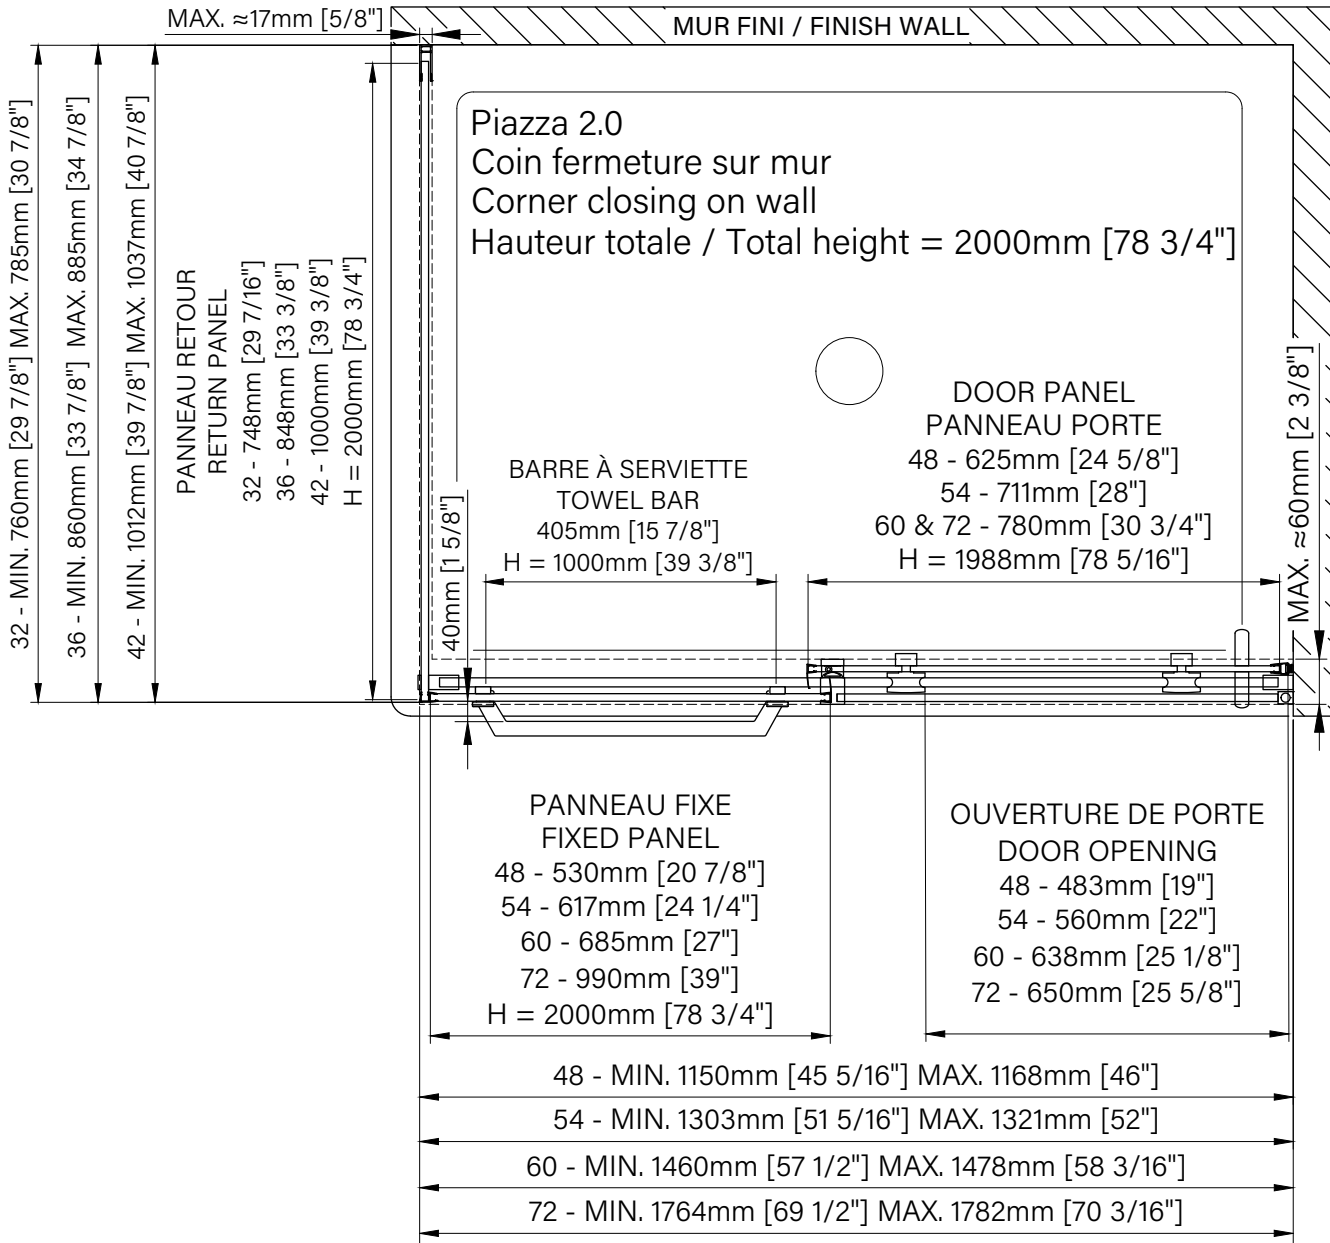

Piazza 2.0

Porte de douche à roulement
En coin 1 porte, 1 fixe, 1 retour
Fermeture sur mur
Configuration disponibles :
48" / 54" / 60" / 72"

Rolling shower door
Corner 1 door, 1 fixed, 1 return
Closing on wall
Available configurations :
48" / 54" / 60" / 72"

REV : 2024-10-28

*Les dimensions sont soumises à des tolérances de fabrication et peuvent changer sans préavis

*The dimensions are subject to manufacturer's tolerance and may change without notice.

zitta.ca