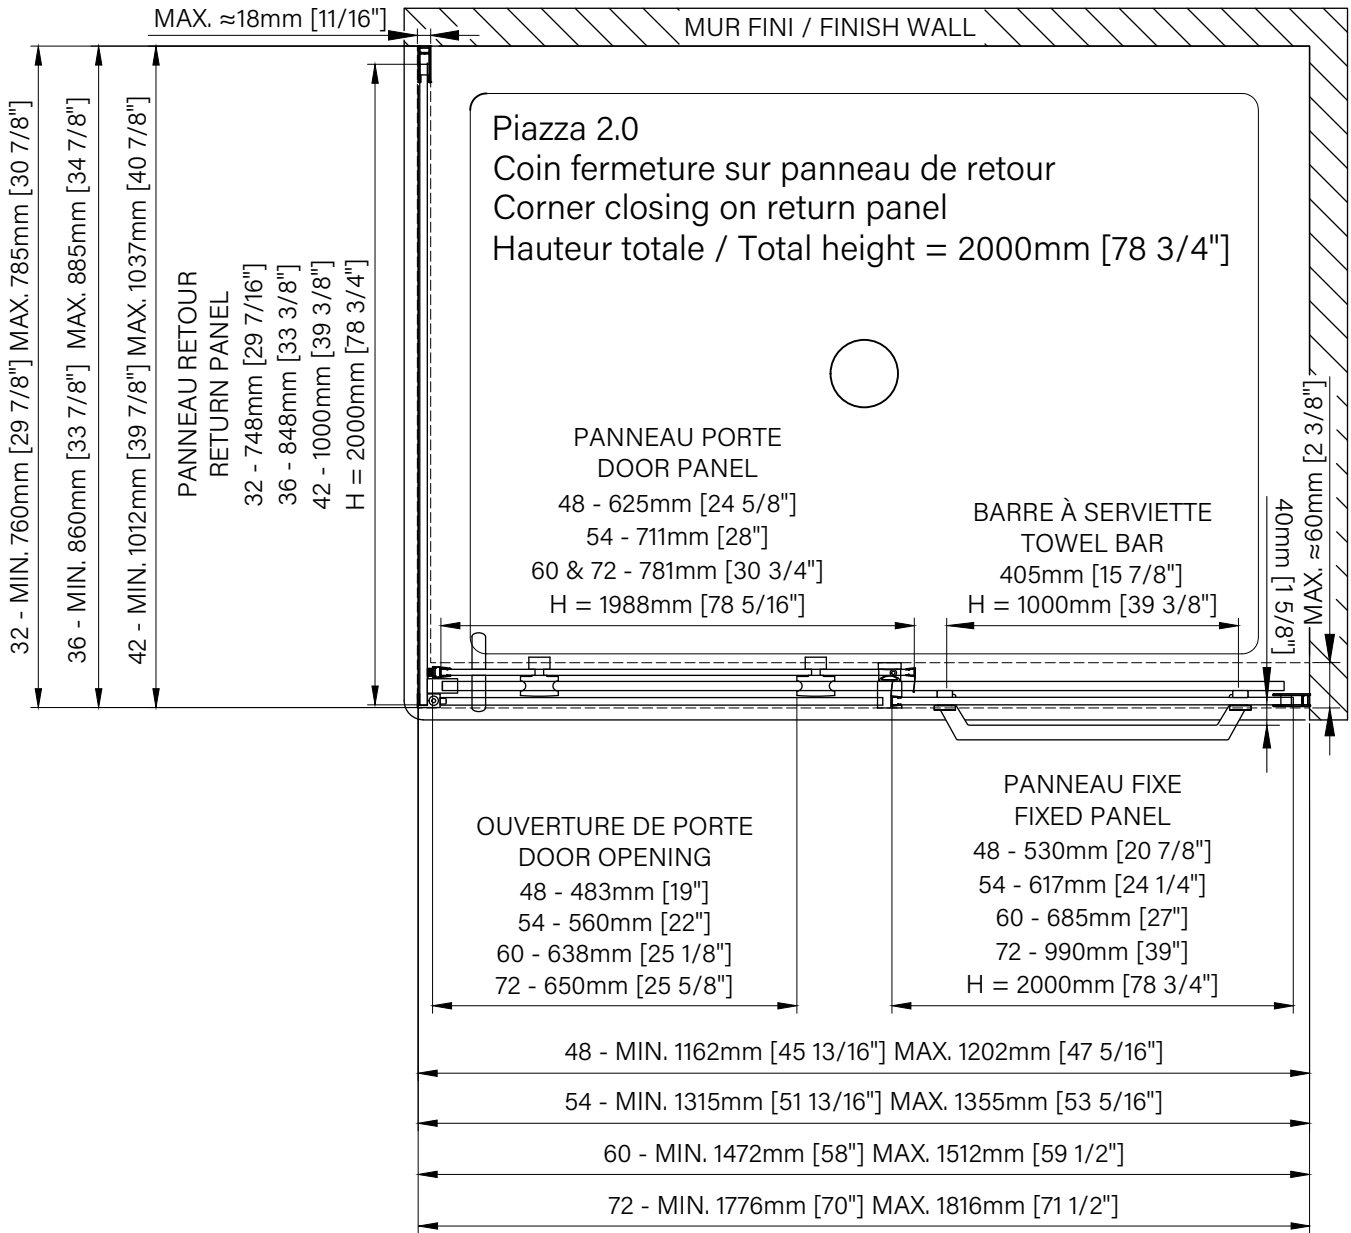

Piazza 2.0

Porte de douche à roulement
En coin 1 porte, 1 fixe, 1 retour
Fermeture sur retour
Configuration disponibles :
48" / 54" / 60" / 72"

Rolling shower door
Corner 1 door, 1 fixed, 1 return
Closing on return
Available configurations :
48" / 54" / 60" / 72"

REV : 2024-10-28

*Les dimensions sont soumises à des tolérances de fabrication et peuvent changer sans préavis
*The dimensions are subject to manufacturer's tolerance and may change without notice.

zitta.ca